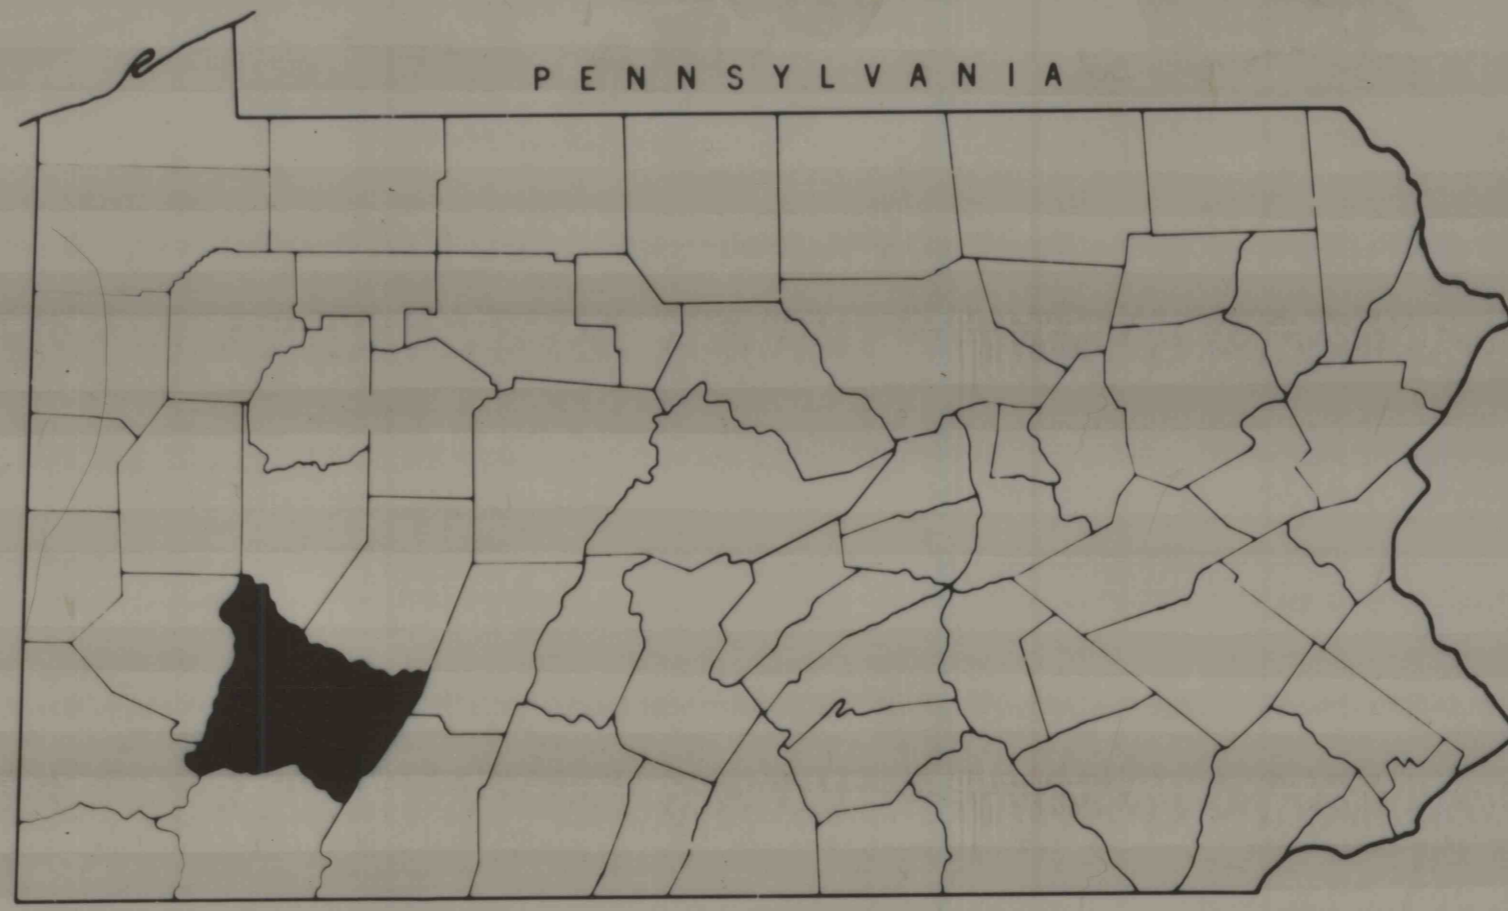

idale
ELDER'S RIDGE

Key MAP
Westmoreland County PA