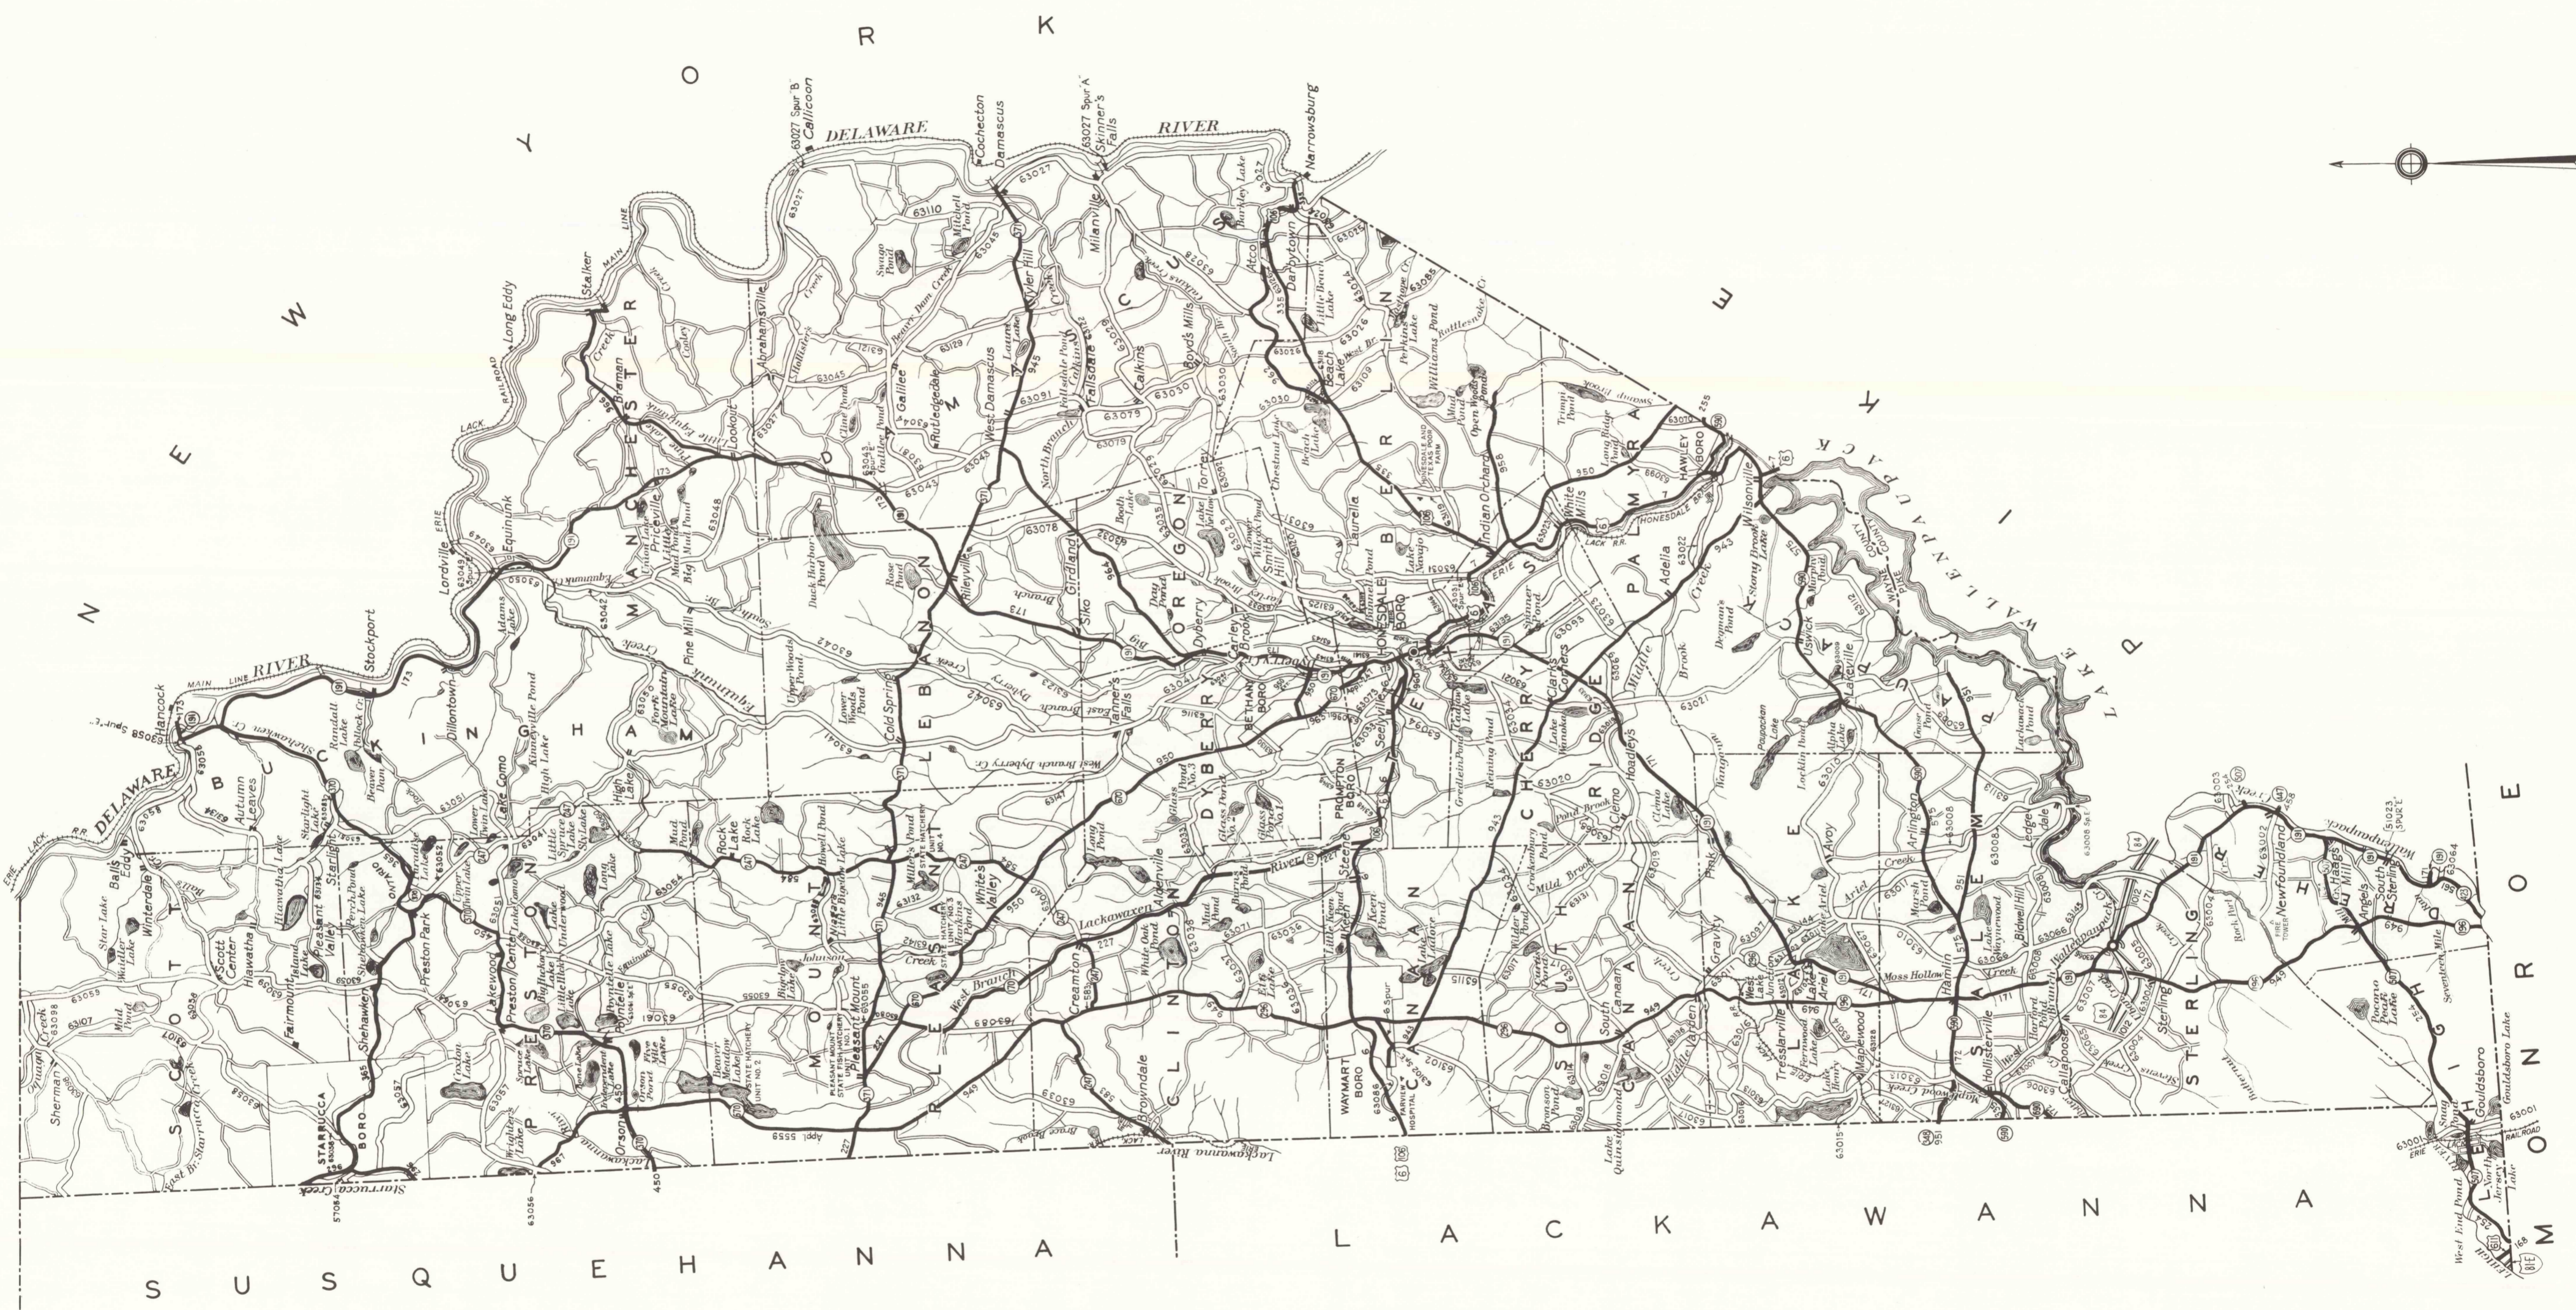

MAP OF WAYNE COUNTY

REVISED
SEPT. 1968

- COMMONWEALTH OF PENNSYLVANIA
DEPARTMENT OF HIGHWAYS
HARRISBURG
- LEGEND
- STATE HIGHWAYS - OLD SYSTEM
 - STATE HIGHWAYS - RURAL ROUTE SYSTEM
 - COUNTY ROADS
 - TOWNSHIP ROADS
 - ① U.S. AND STATE HIGHWAY TRAFFIC ROUTE NUMBERS
 - ② INTERCHANGE
 - ③ STATE HIGHWAY LEGISLATIVE ROUTE NUMBERS
 - ④ INTERSTATE ROUTE