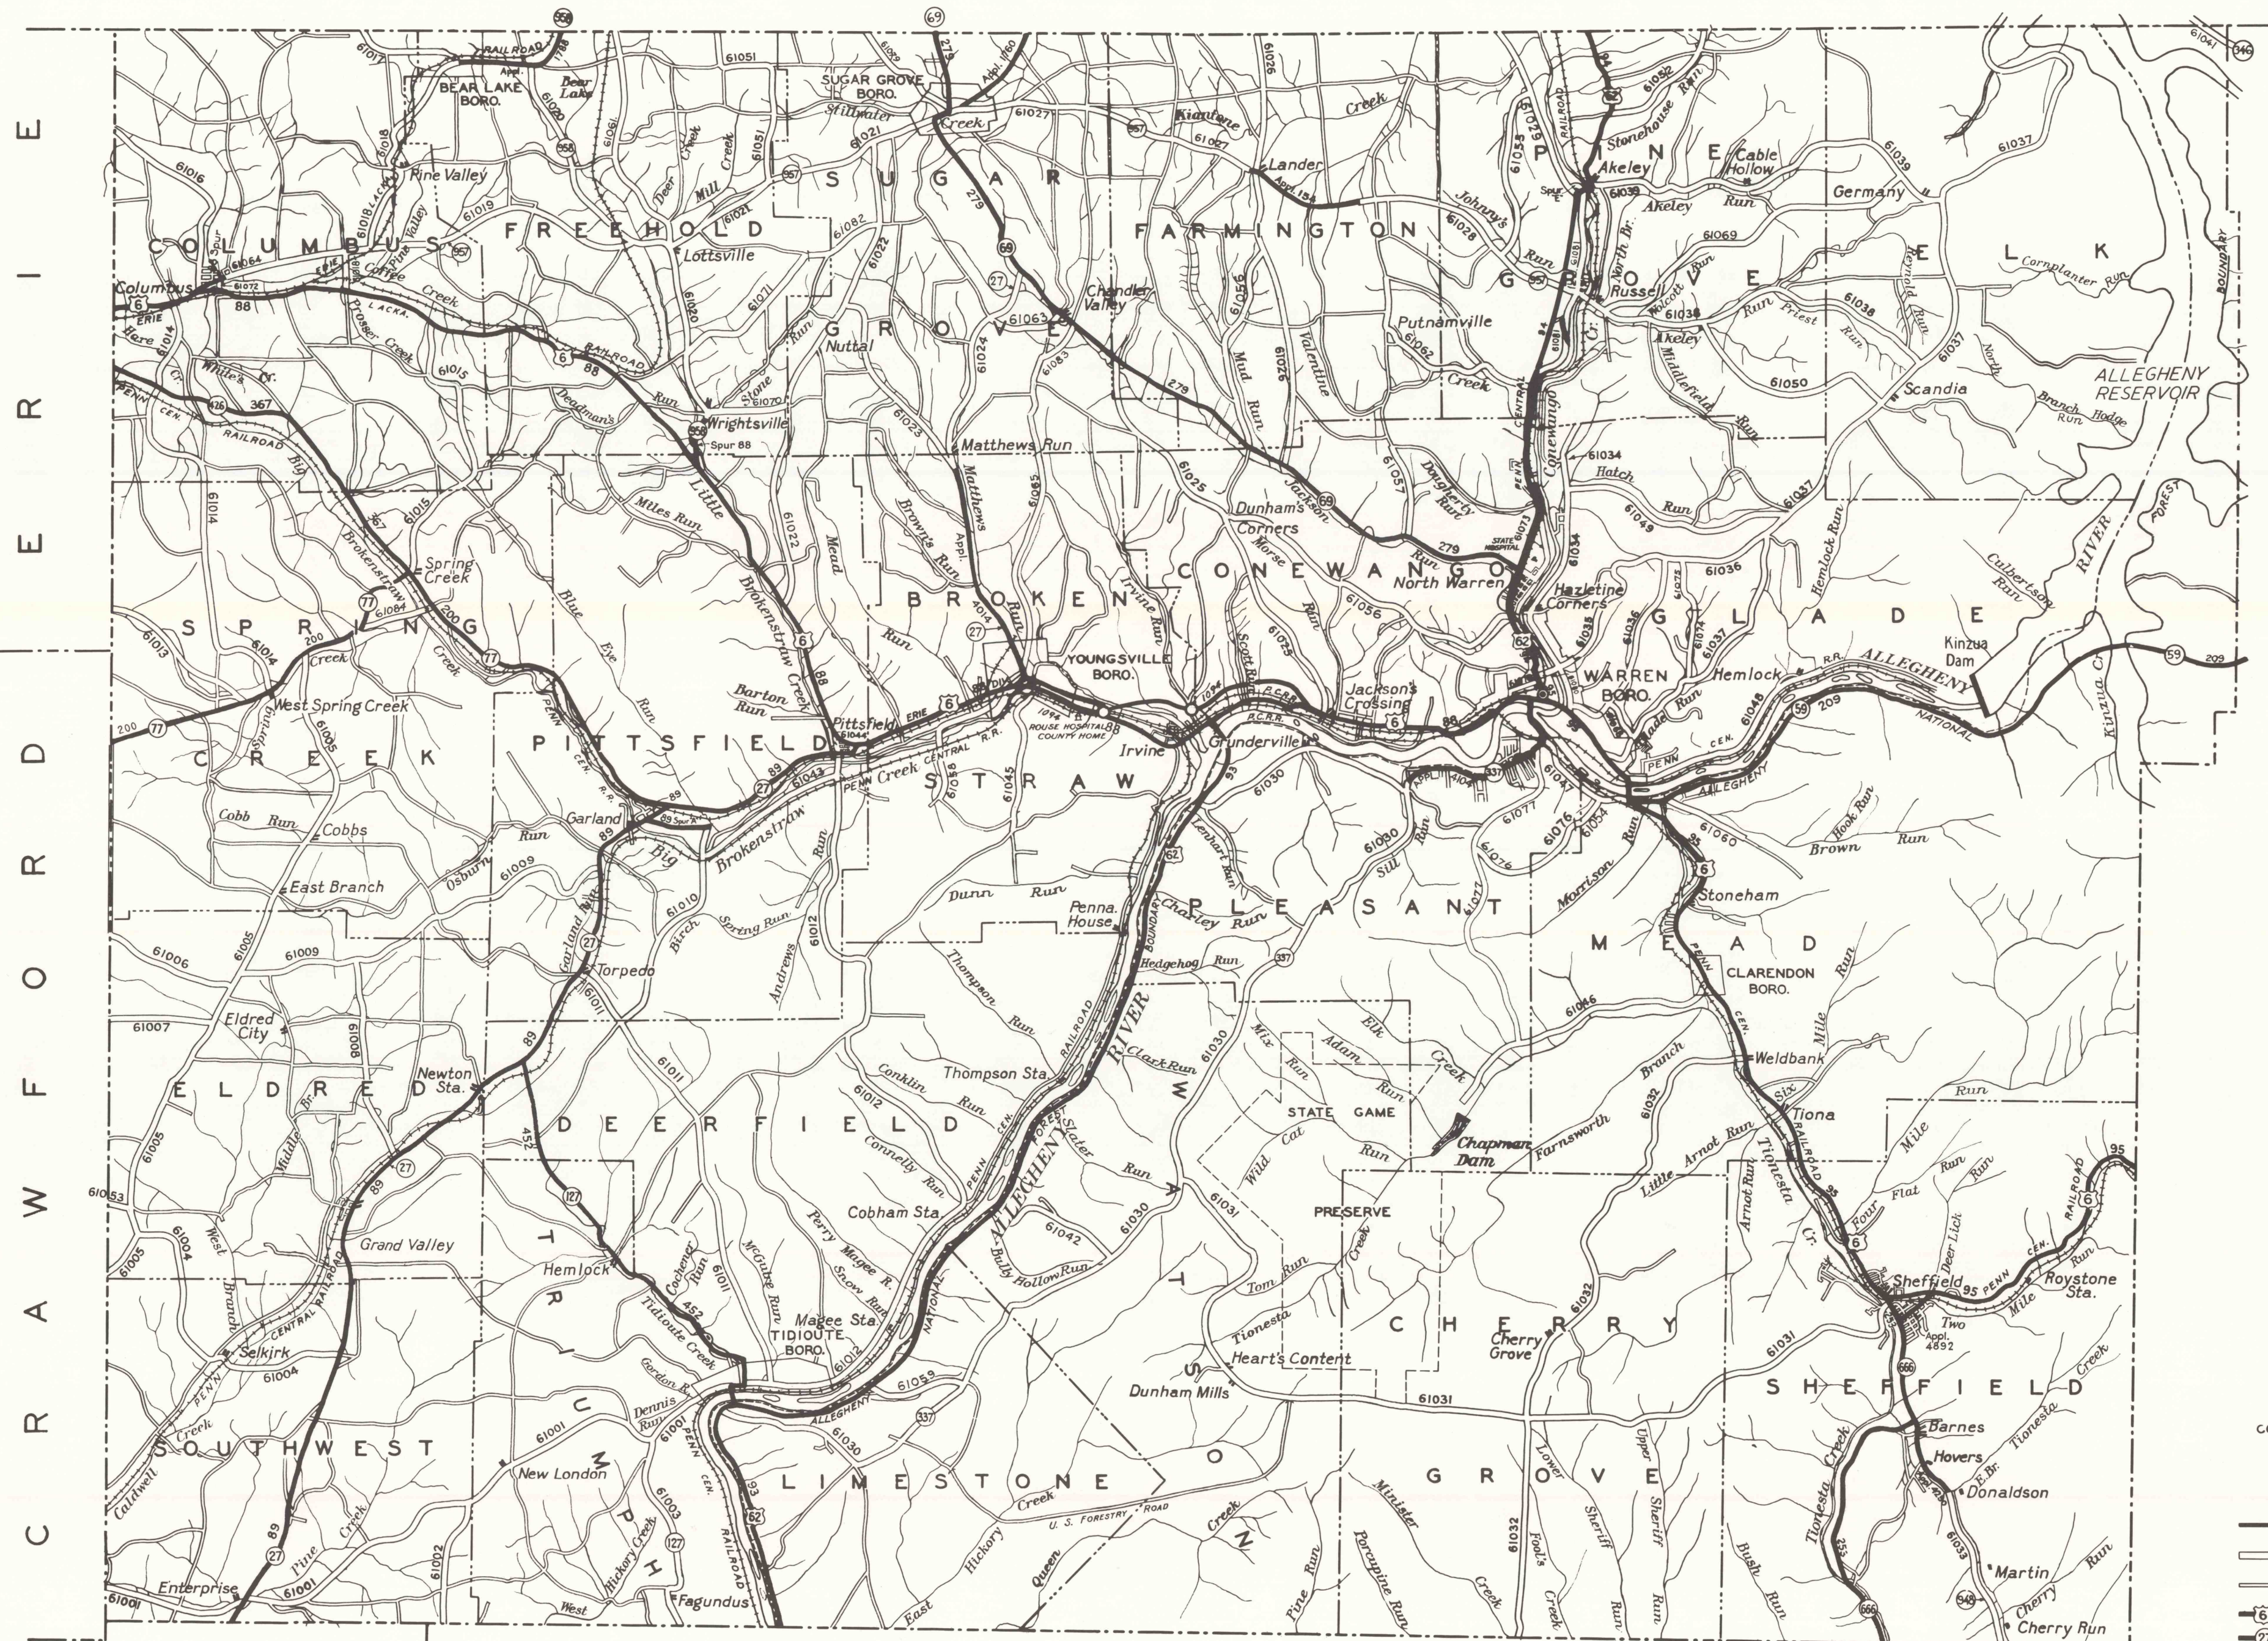

MAP OF WARREN COUNTY

N E W Y O R K

E
R
I
E
C
O
R
D
C
R
A
W
F
O
R
D
C
O
U
M
B
U
S

M
C
K
E
E
N
A
N

REVISED
MAY 1968

V E N A N G O

F O R E S T

- COMMONWEALTH OF PENNSYLVANIA
DEPARTMENT OF HIGHWAYS
HARRISBURG
- LEGEND
- STATE HIGHWAYS - OLD SYSTEM
 - STATE HIGHWAYS - RURAL-ROUTE SYSTEM
 - TOWNSHIP ROADS
 - U.S. AND STATE HIGHWAY TRAFFIC ROUTE NUMBERS
 - U.S. AND STATE HIGHWAY TRAFFIC ROUTE NUMBERS
 - STATE HIGHWAY LEGISLATIVE ROUTE NUMBERS
 - STATE HIGHWAY LEGISLATIVE ROUTE NUMBERS