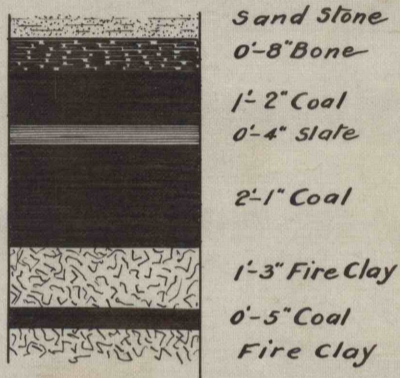

VEIN SECTIONS AT MORRIS RUN

GENERAL COLUMNAR SECTION

MORGAN VEIN

No. 1 Plane Main East Heading

No. 8 Drift 1/2 West Heading

BLOSS VEIN

Moses Heading

Clay Heading