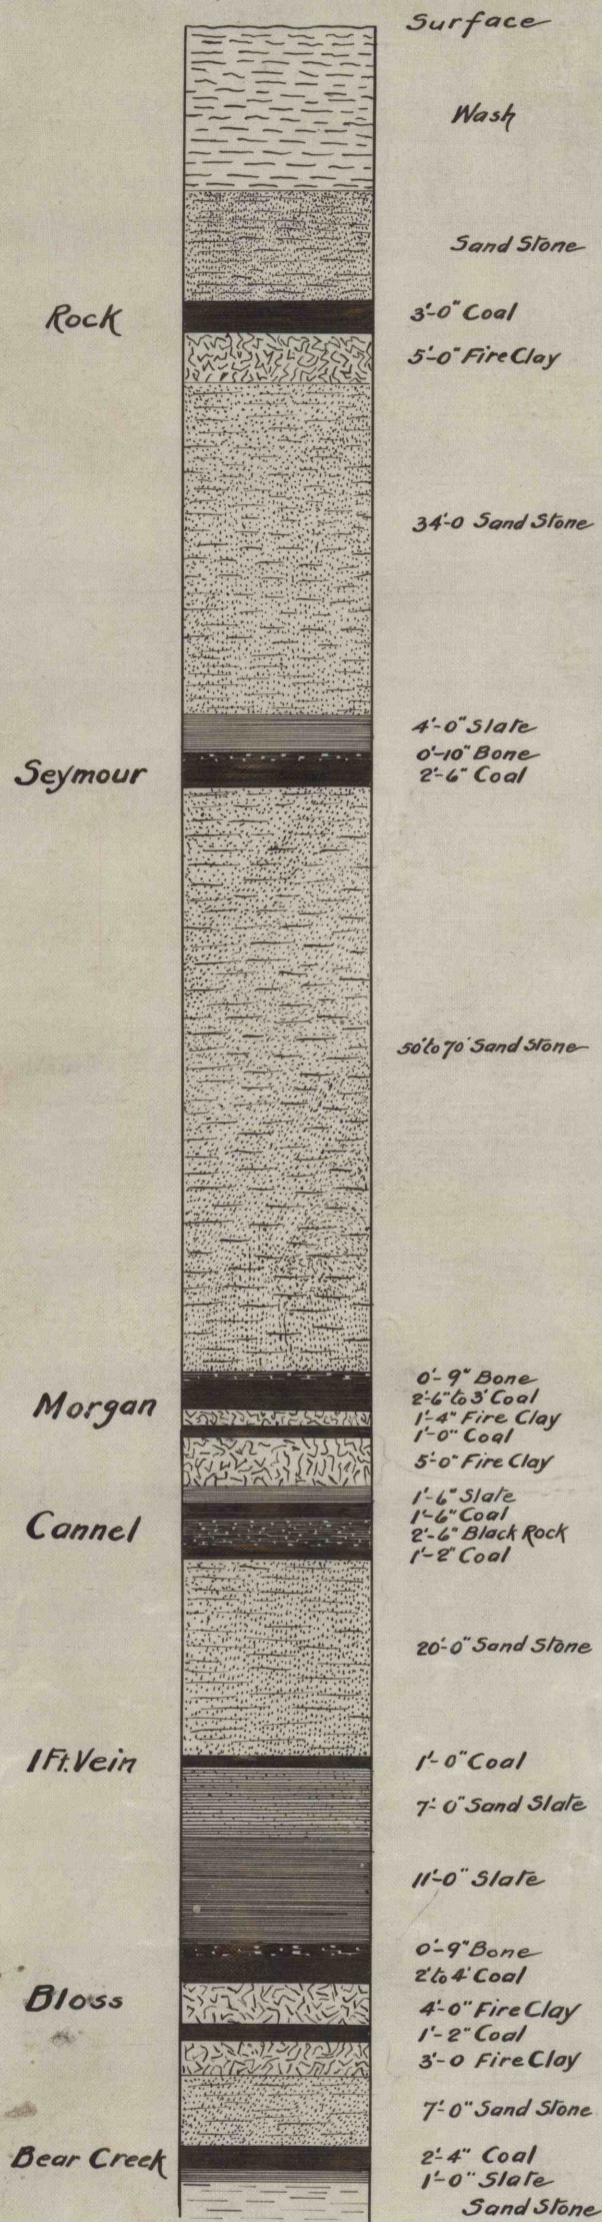

VEIN SECTIONS AT MORRIS RUN

GENERAL COLUMNAR SECTION

MORGAN VEIN

No. 1 Plane Main East Heading

No. 8 Drift 1/2 West Heading

BLOSS VEIN

Moses Heading

Clay Heading

APR-10-1914