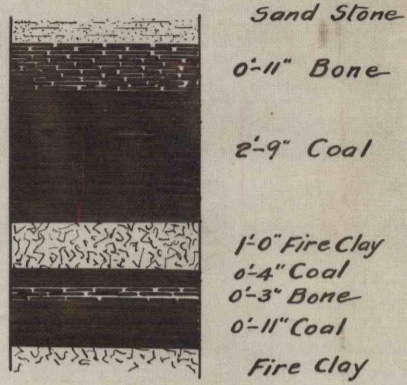

VEIN SECTIONS AT MORRIS RUN

GENERAL COLUMNAR SECTION

MORGAN VEIN

No. 1 Plane Main East Heading

No. 8 Drift 1/2 West Heading

BLOSS VEIN

Moses Heading

Clay Heading