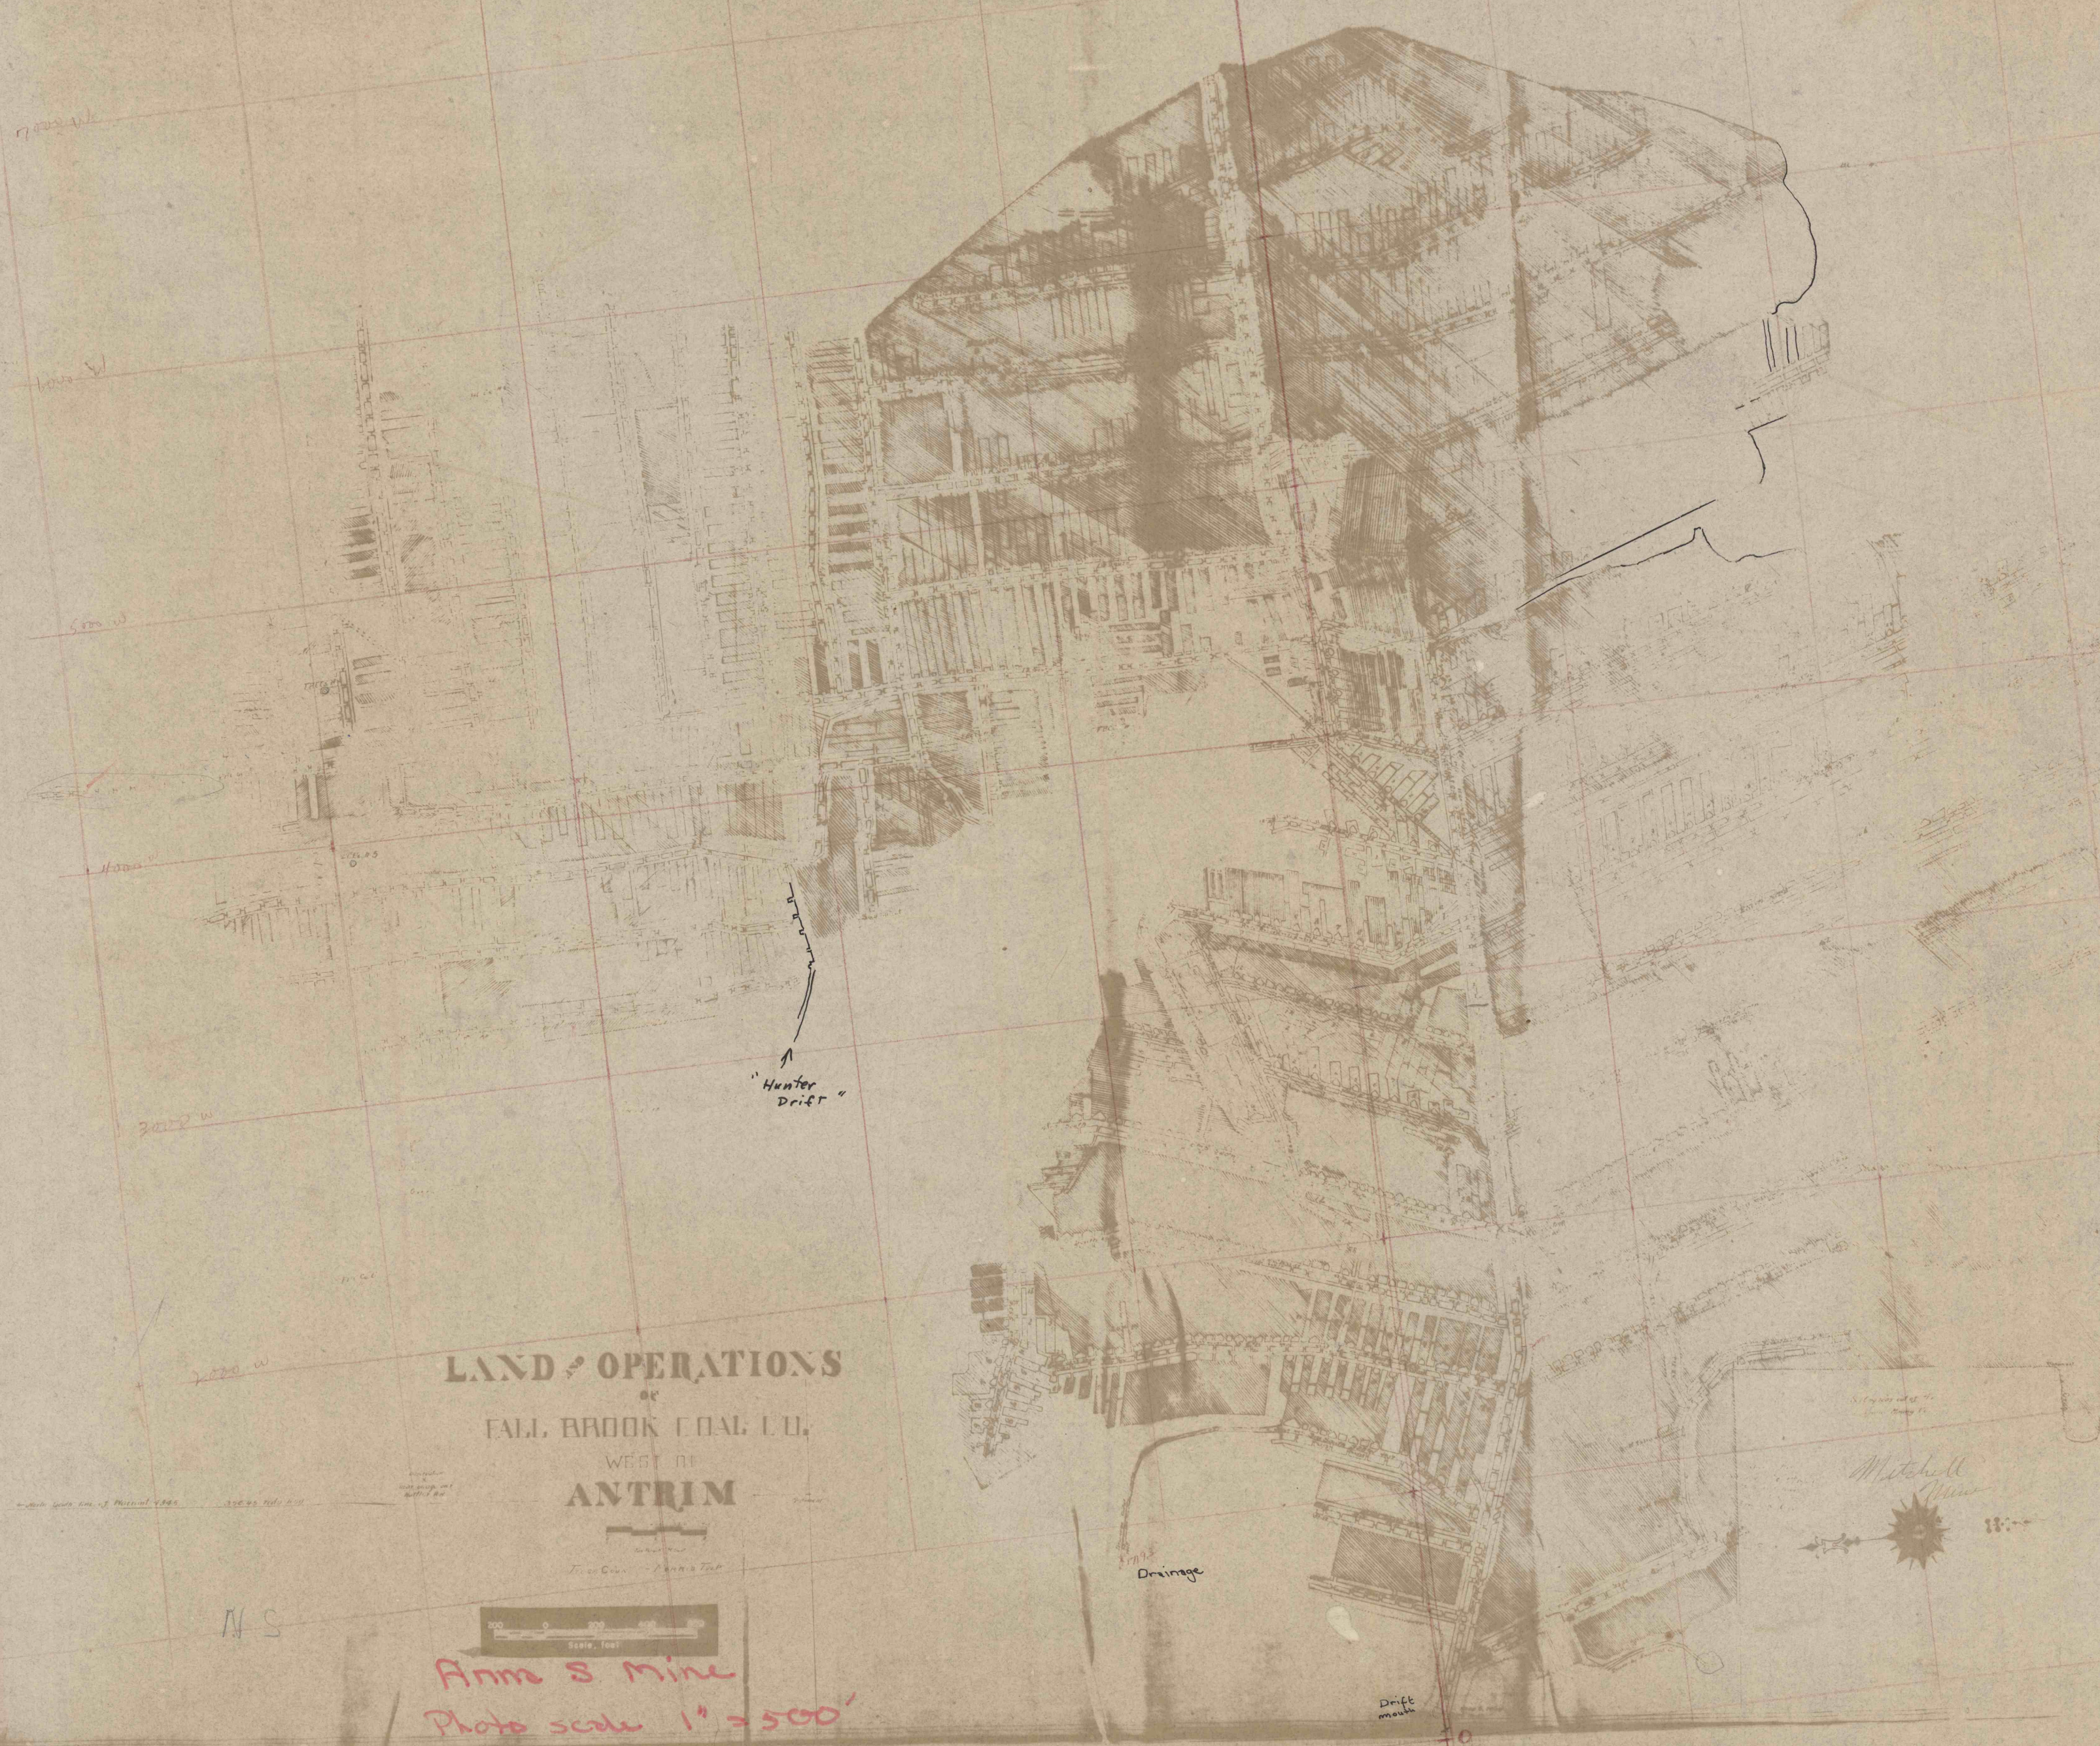

Photo taken
ANNA S

1" = 500'

LAND OPERATIONS
 of
 FALL BROOK COAL CO.,
 WEST OF
 ANTRIM

Anna S Mine
 Photo scale 1" = 500'

NS

03013 98 36X 30 3797