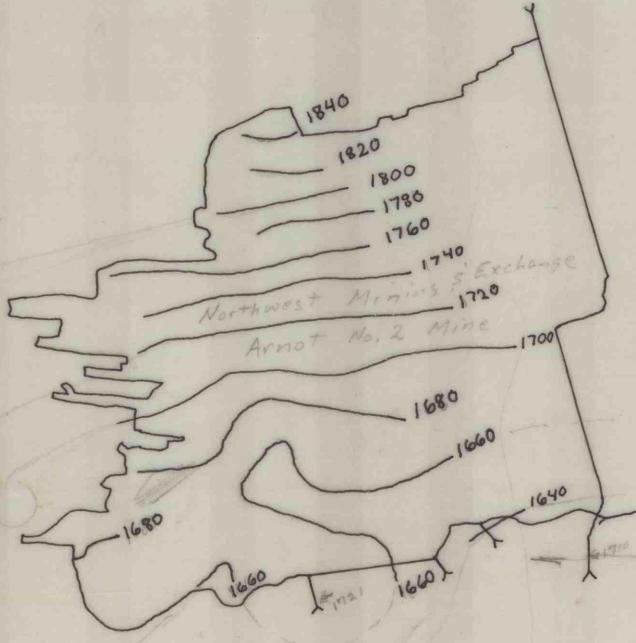

placement
on WPA
map very
slippy

Blossburg Coal Co.
Arnot No. 3 Mine

1:2000

WPA
map
1" = 2000'
E.F.K.