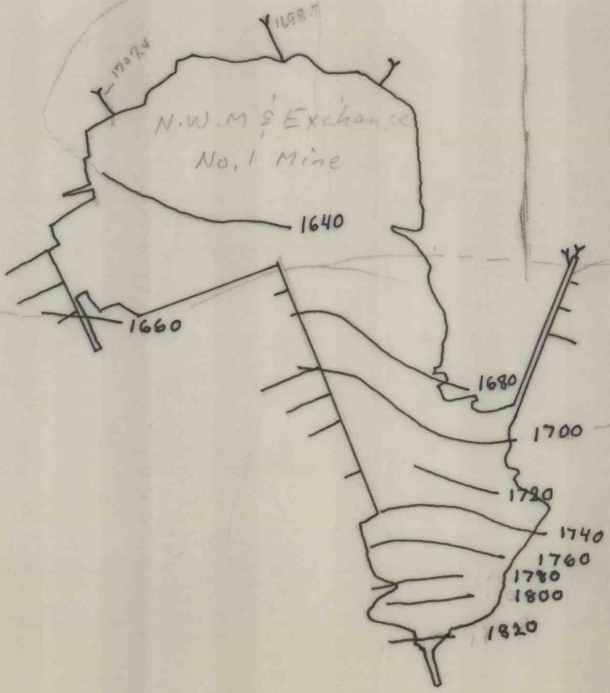

placement
on WPA
map very
slippy

Blossburg Coal Co.
Arnot No. 3 Mine

1:2000

WPA
map
1" = 2000'
E.F.K.