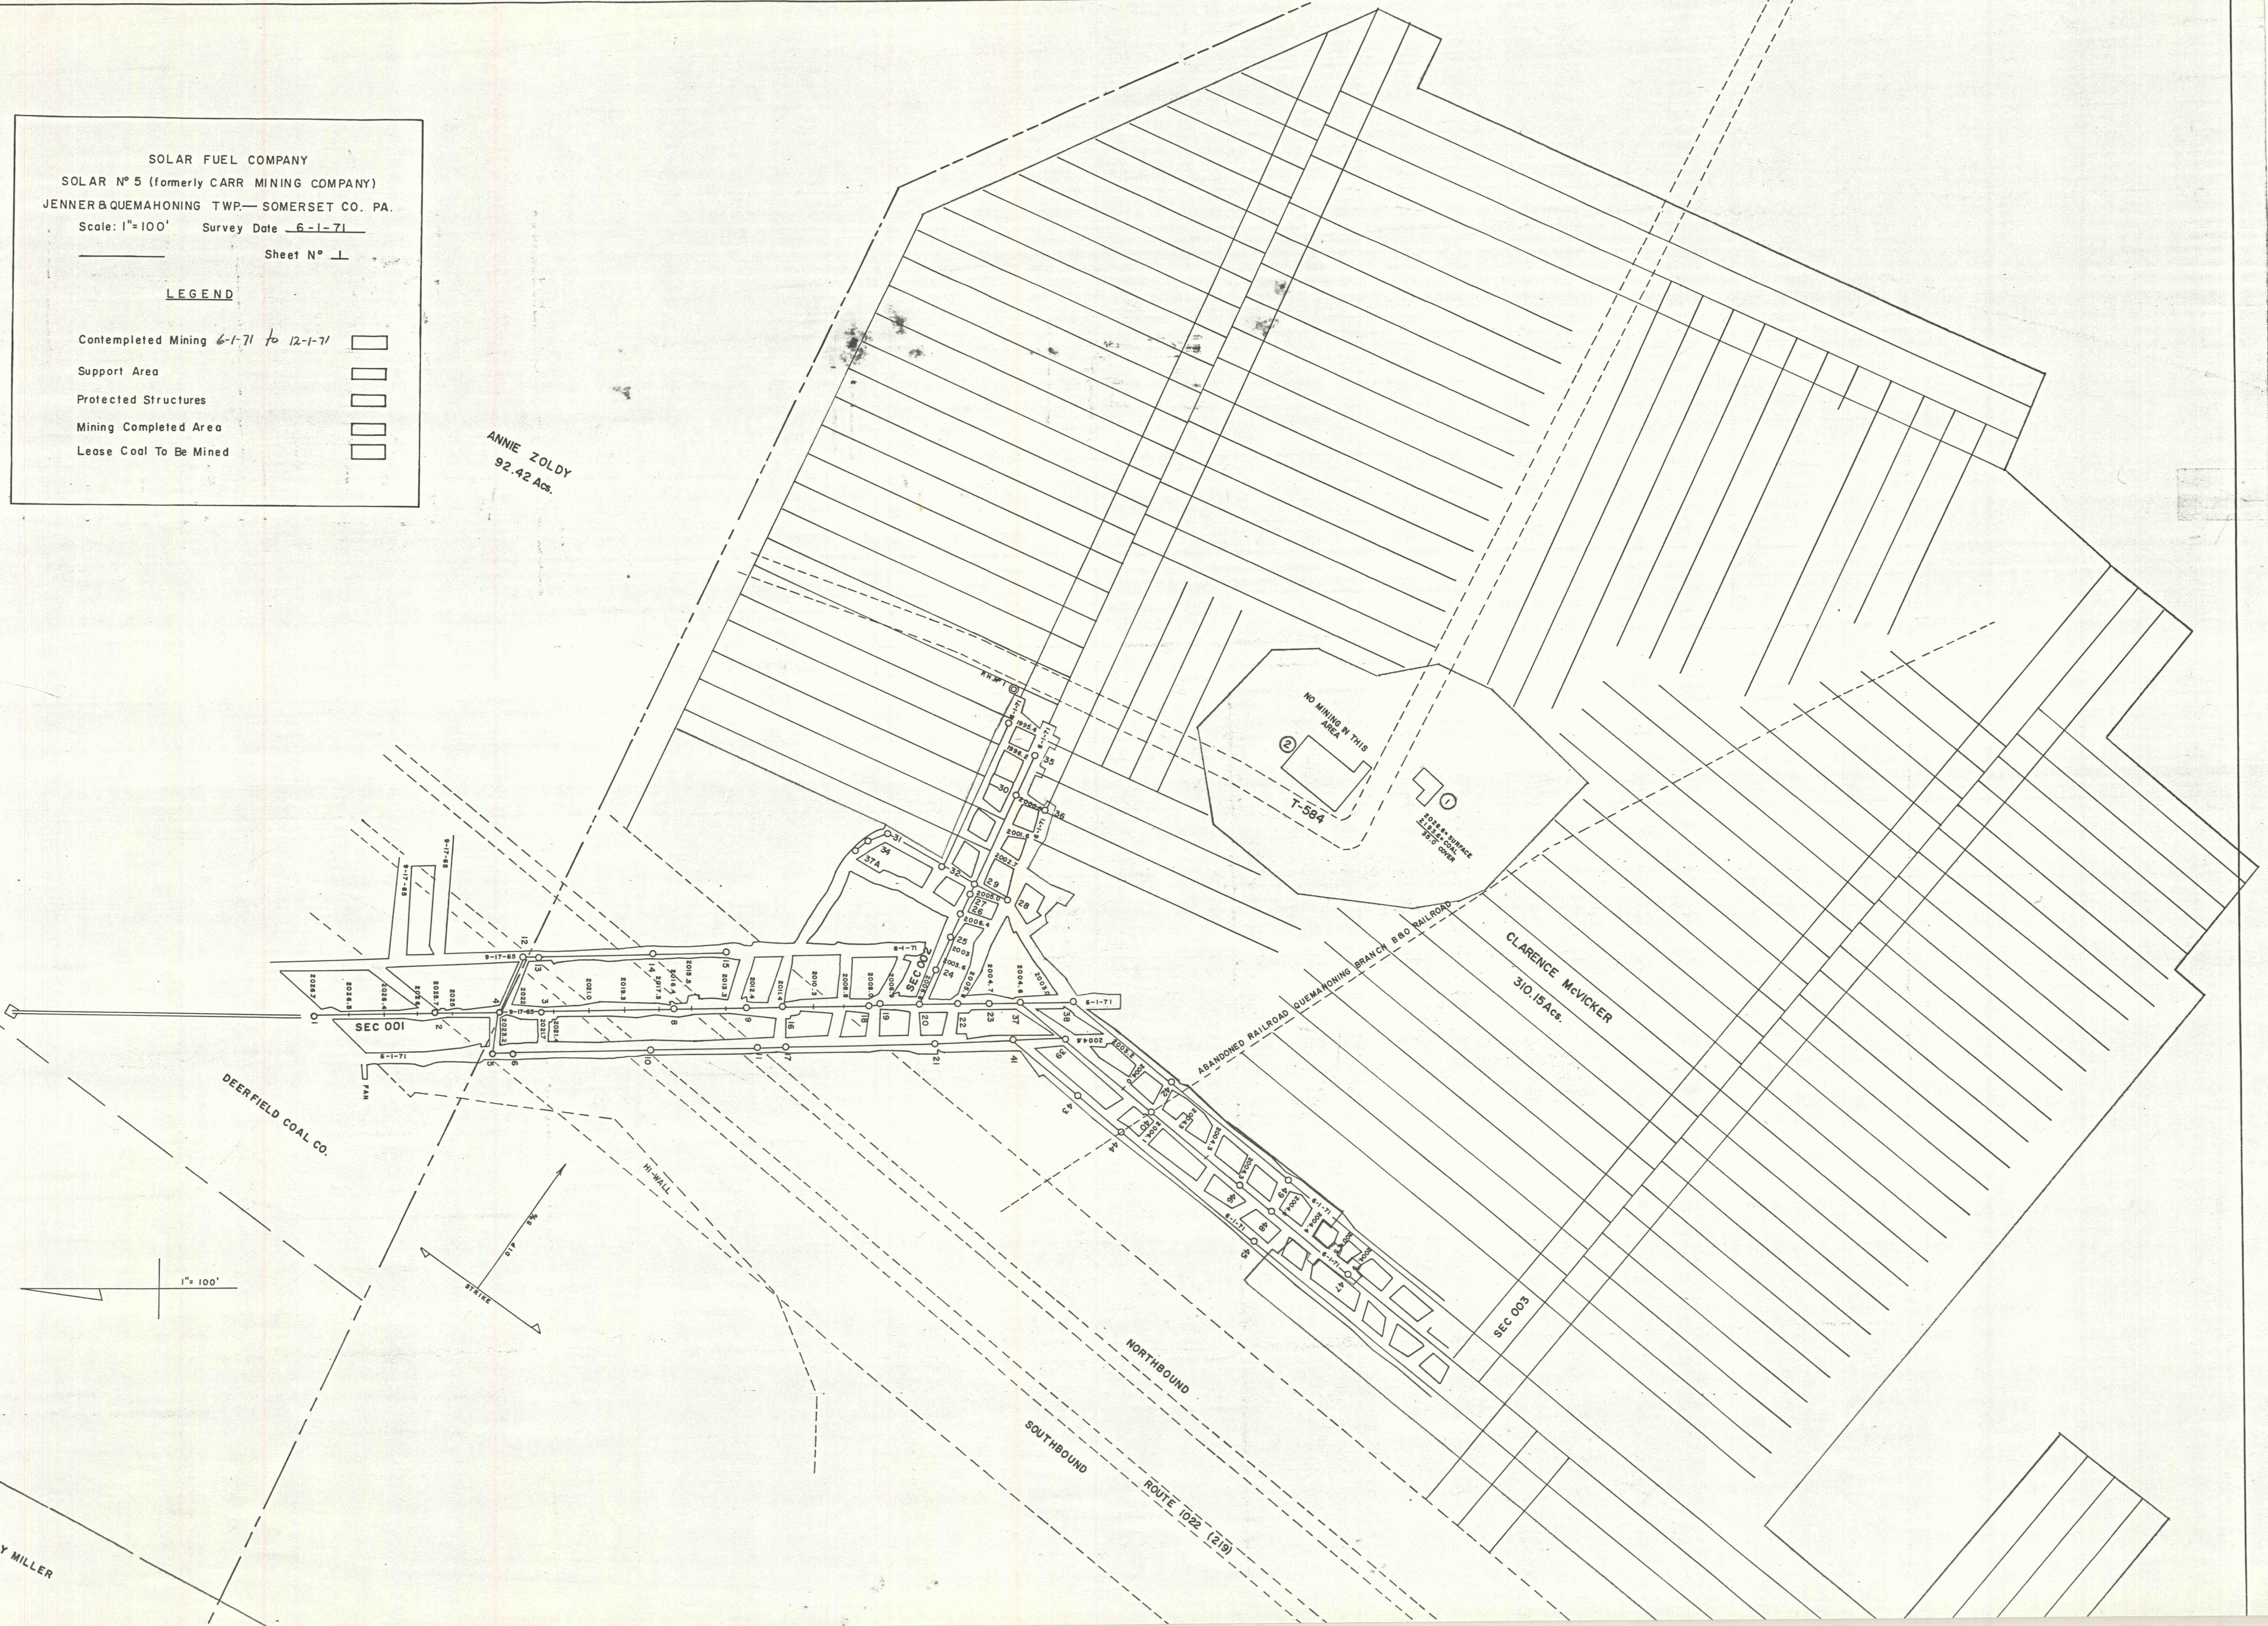

SOLAR FUEL COMPANY
 SOLAR N° 5 (formerly CARR MINING COMPANY)
 JENNER & QUEMAHONING TWP.—SOMERSET CO. PA.
 Scale: 1"=100' Survey Date 6-1-71
 Sheet N° 1

LEGEND

- Contemplated Mining 6-1-71 to 12-1-71
- Support Area
- Protected Structures
- Mining Completed Area
- Lease Coal To Be Mined

ANNIE ZOLDY
 92.42 Ac.

JAY MILLER