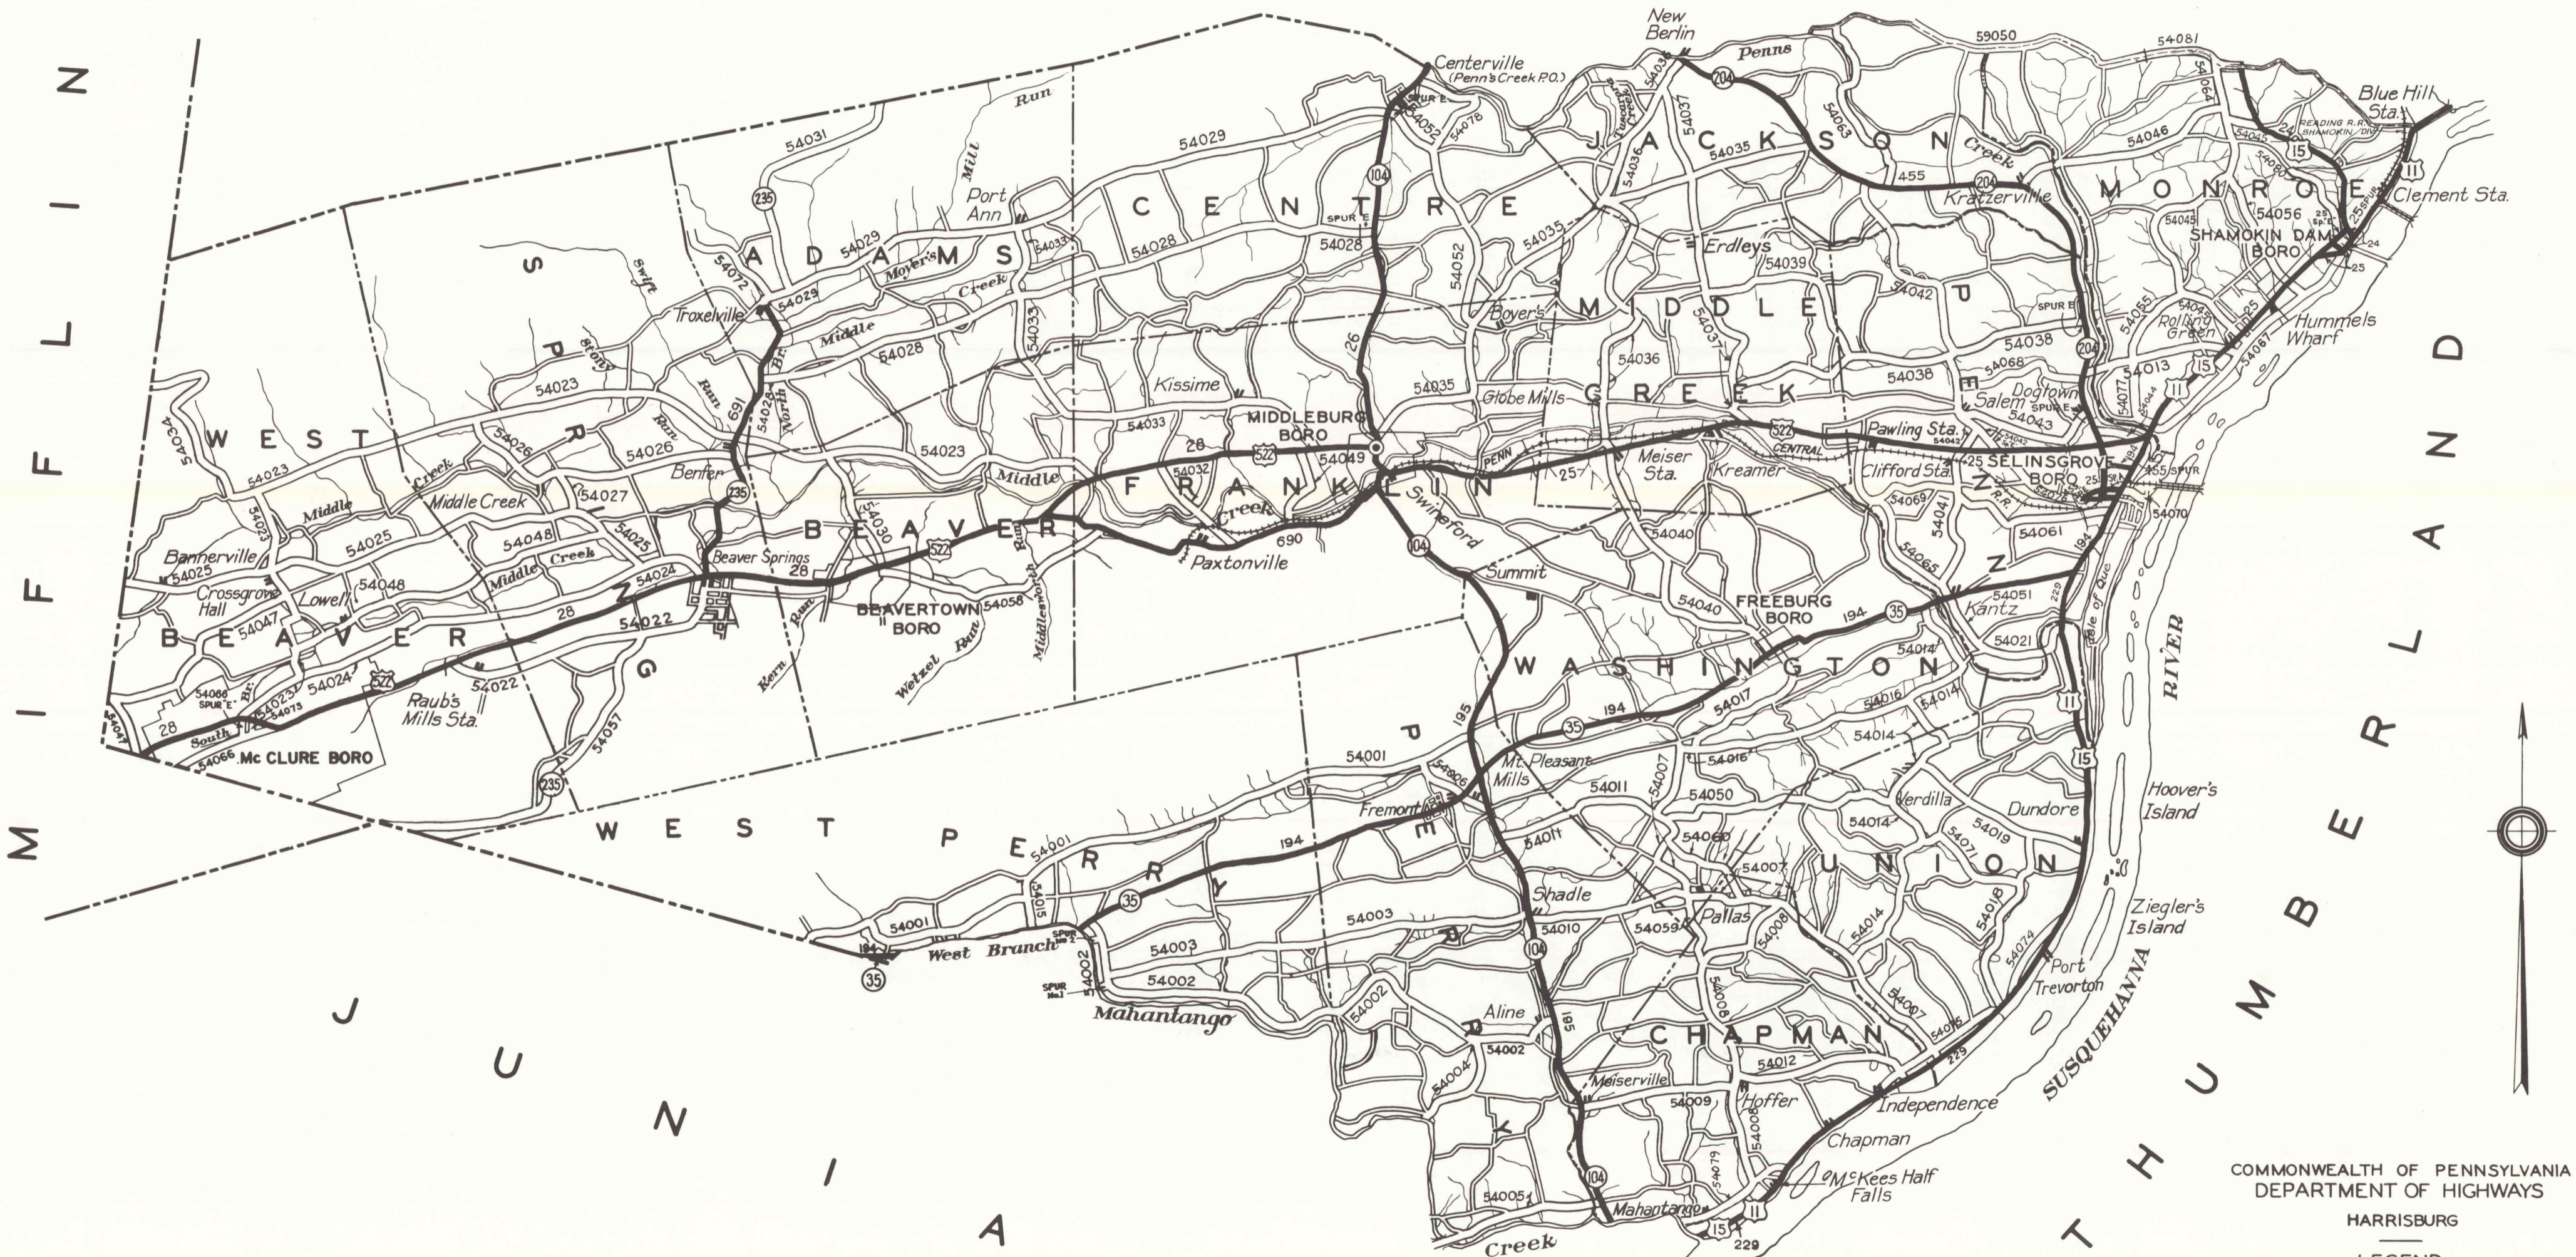

MAP OF SNYDER COUNTY

- COMMONWEALTH OF PENNSYLVANIA
DEPARTMENT OF HIGHWAYS
HARRISBURG
- LEGEND
- STATE HIGHWAYS—OLD SYSTEM
 - STATE HIGHWAYS—RURAL ROUTE SYSTEM
 - TOWNSHIP ROADS
 - U.S. AND STATE HIGHWAY TRAFFIC ROUTE NUMBERS
 - STATE HIGHWAY LEGISLATIVE ROUTE NUMBERS