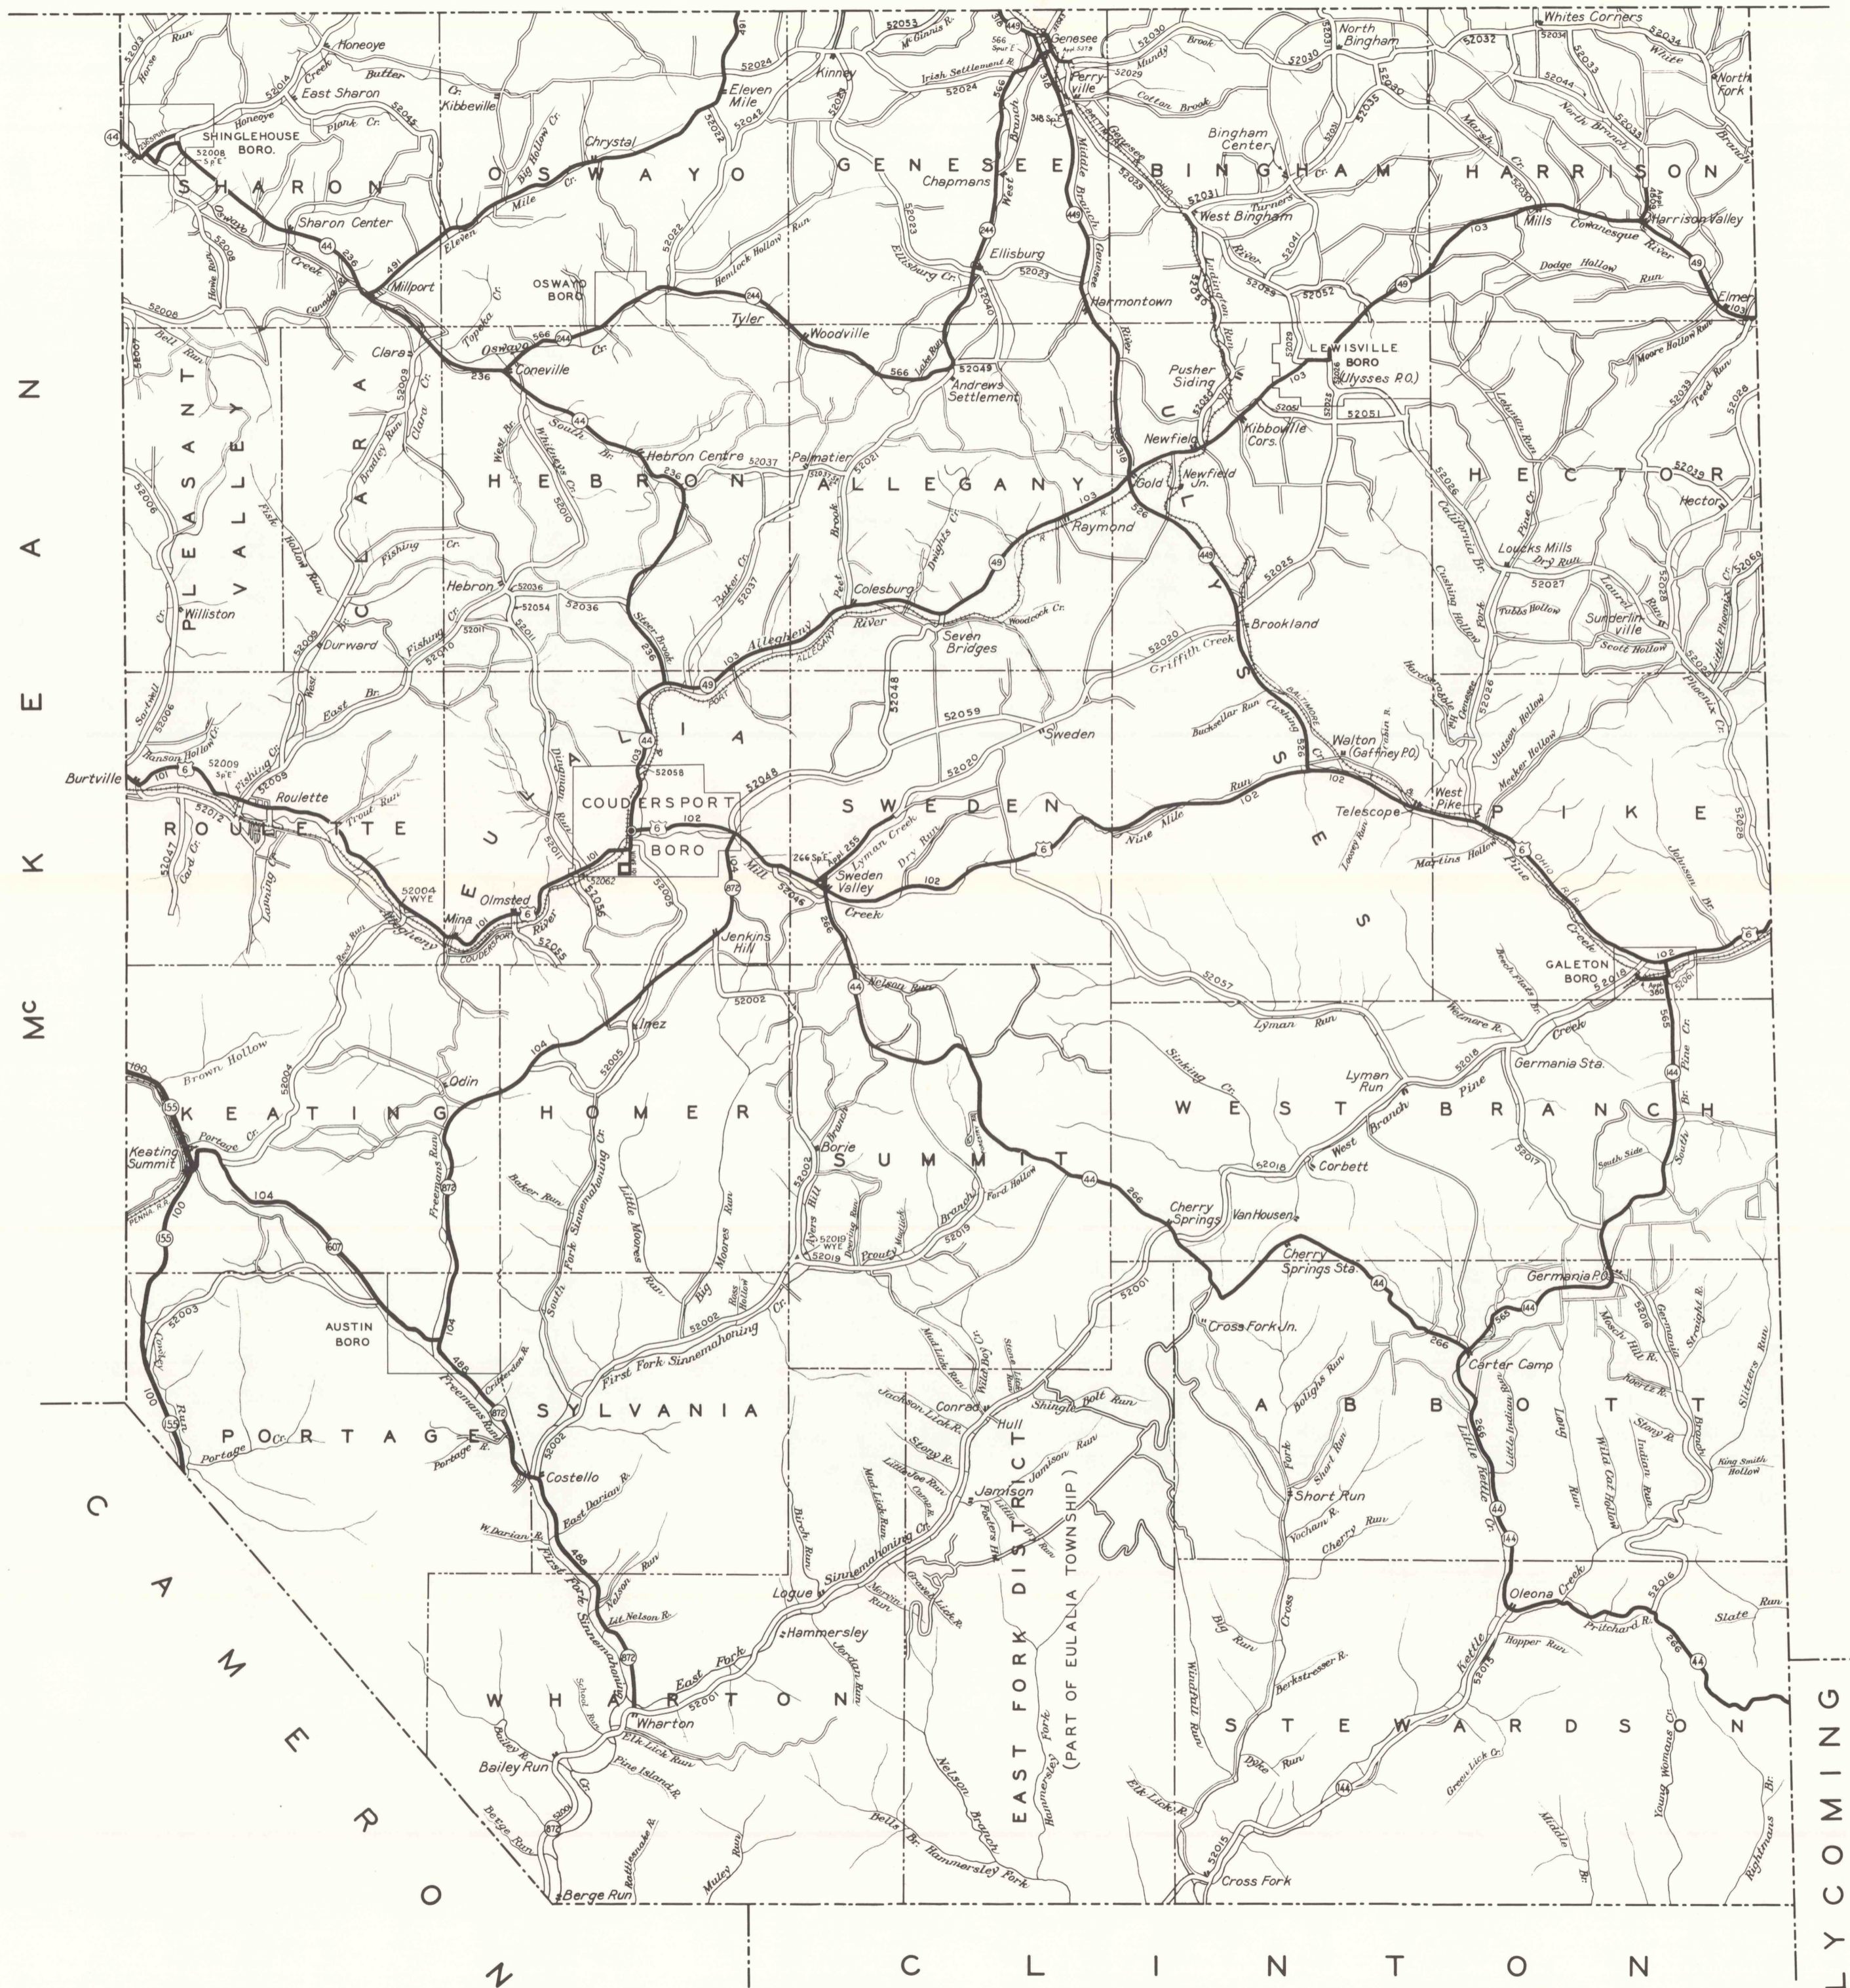

# MAP OF POTTER COUNTY

SCALE  
0 1 2 3 MILES

- COMMONWEALTH OF PENNSYLVANIA  
DEPARTMENT OF HIGHWAYS  
HARRISBURG
- LEGEND
- STATE HIGHWAYS - OLD SYSTEM
  - STATE HIGHWAYS - RURAL ROUTE SYSTEM
  - TOWNSHIP ROADS
  - U.S. AND STATE HIGHWAY TRAFFIC ROUTE NUMBERS
  - STATE HIGHWAY LEGISLATIVE ROUTE NUMBERS
  - STATE HIGHWAY LEGISLATIVE ROUTE NUMBERS