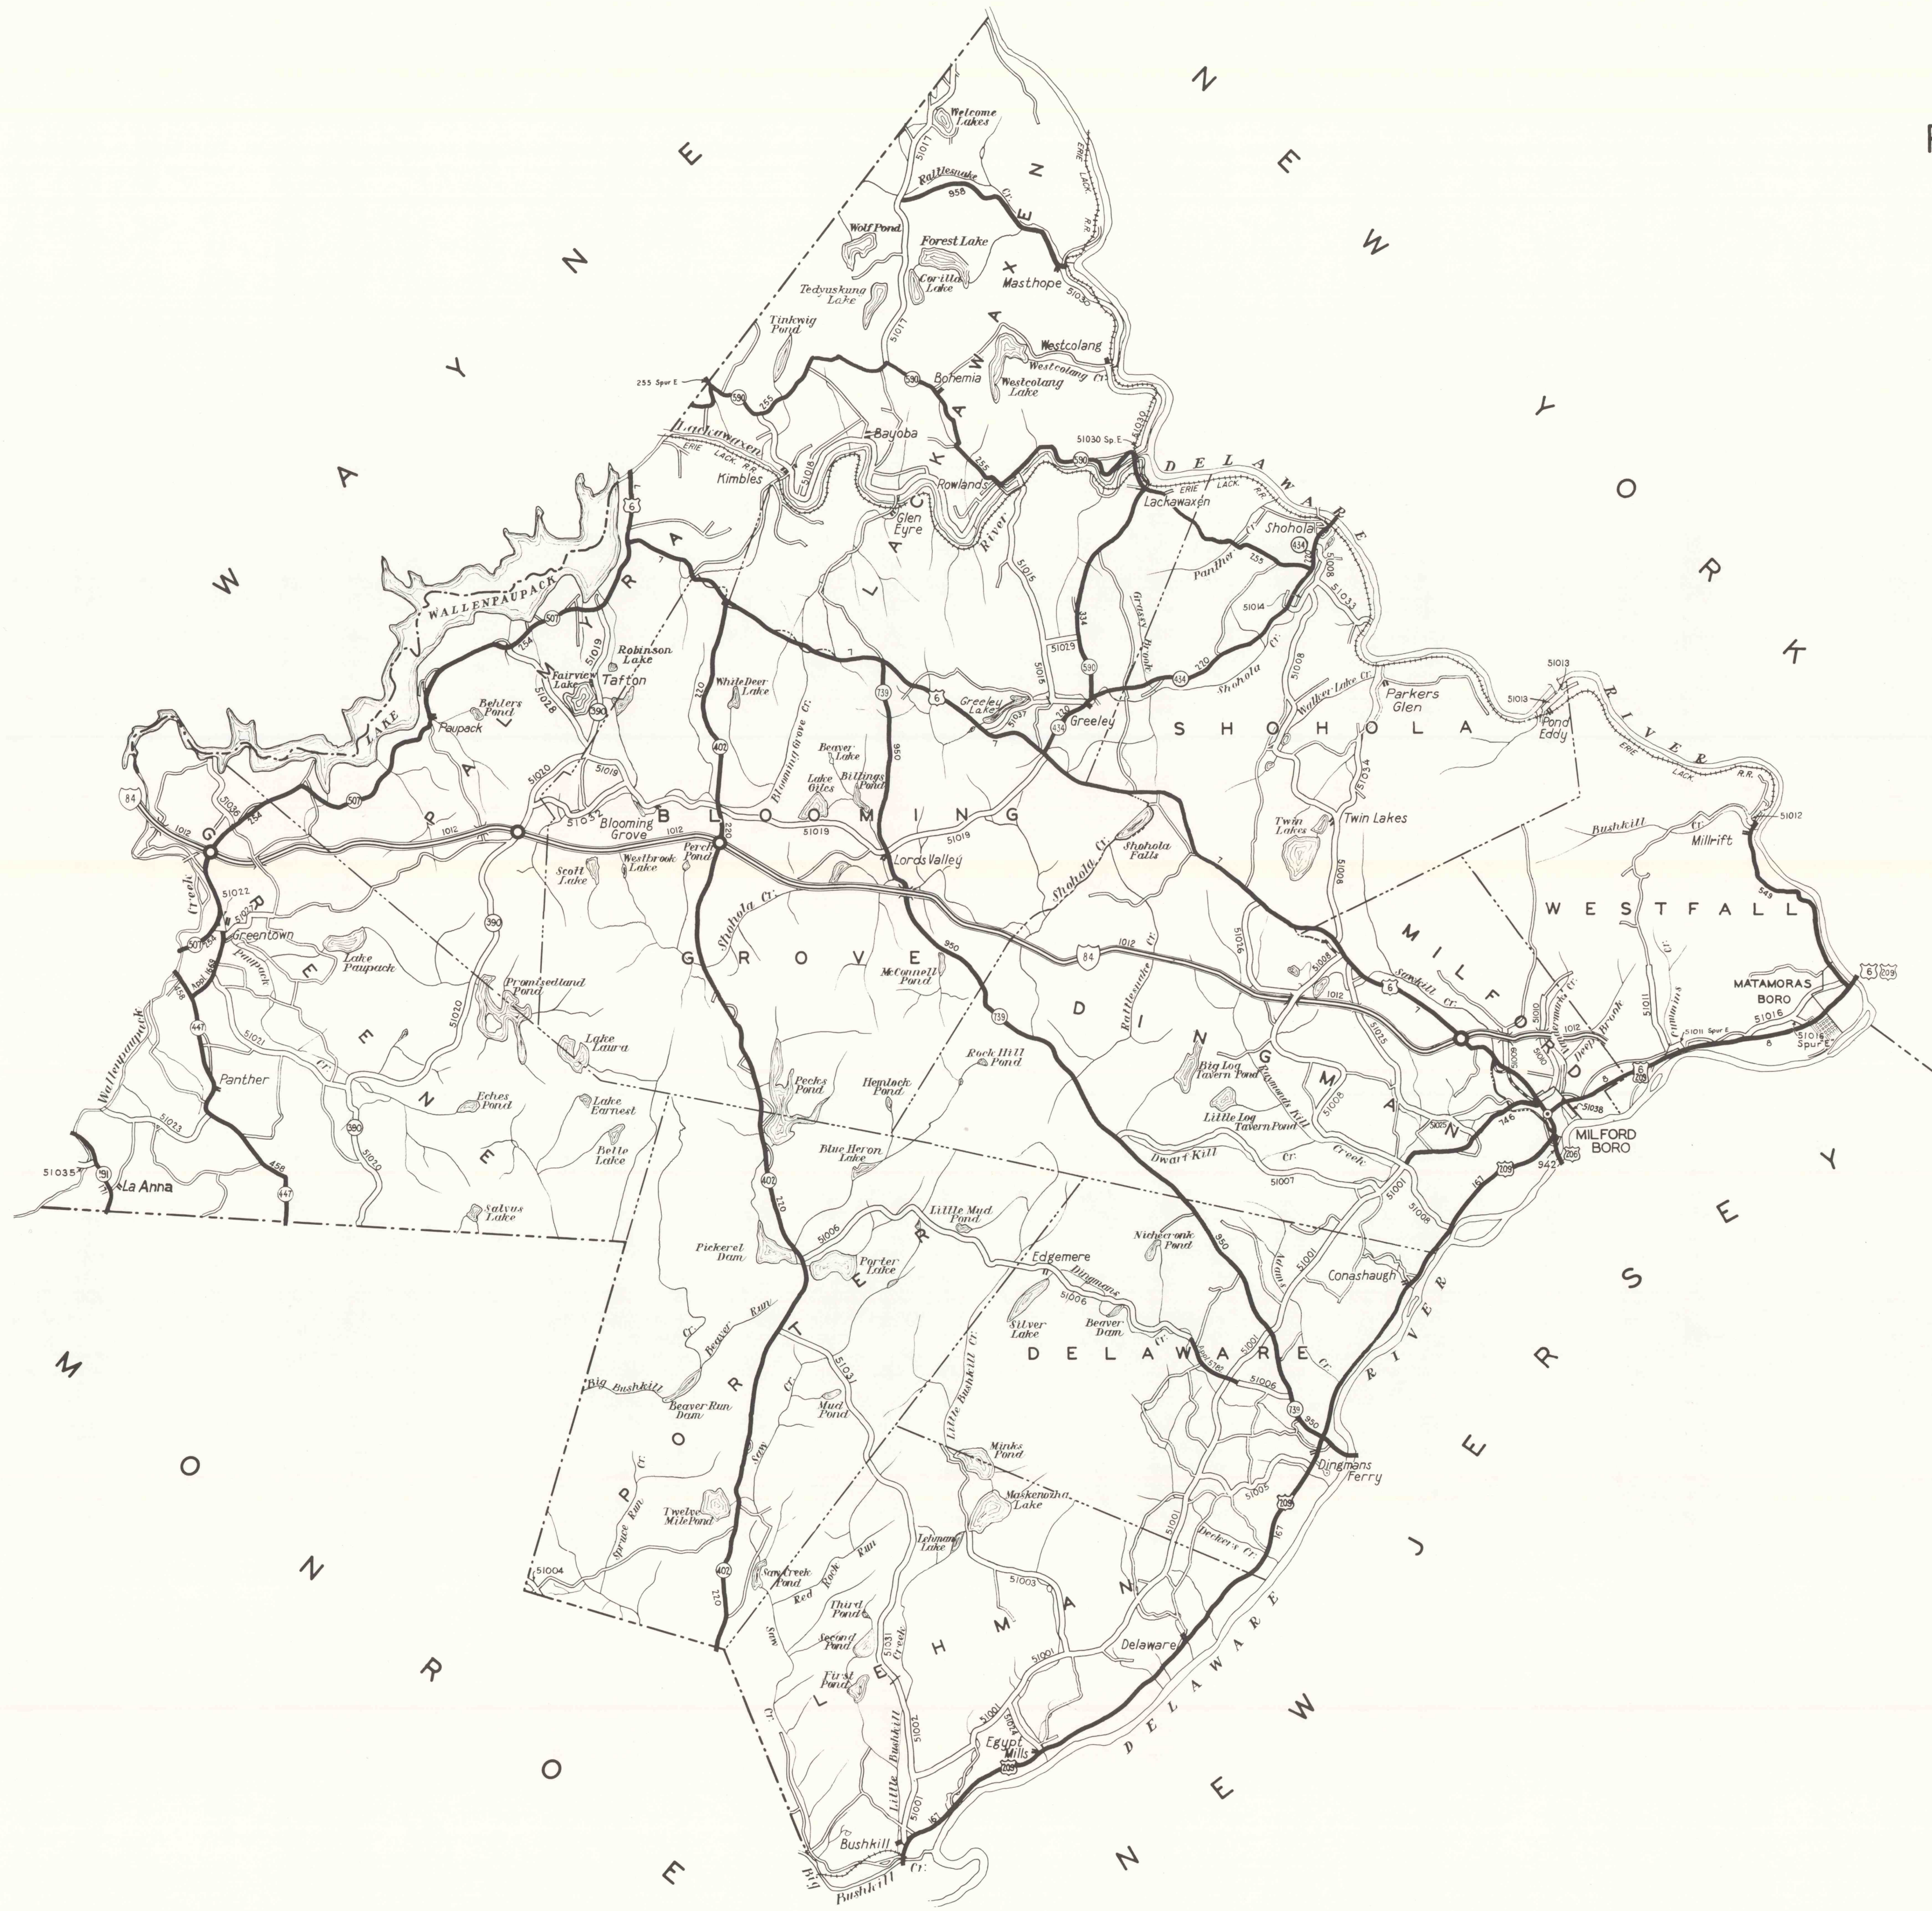

MAP OF PIKE COUNTY

SCALE
0 1 2 3 MILES

COMMONWEALTH OF PENNSYLVANIA
DEPARTMENT OF HIGHWAYS
HARRISBURG

- LEGEND
- STATE HIGHWAYS—OLD SYSTEM
 - STATE HIGHWAYS—RURAL ROUTE SYSTEM
 - TOWNSHIP ROADS
 - U.S. AND STATE HIGHWAY TRAFFIC ROUTE NUMBERS
 - INTERCHANGE
 - STATE HIGHWAY LEGISLATIVE ROUTE NUMBERS
 - INTERSTATE ROUTE