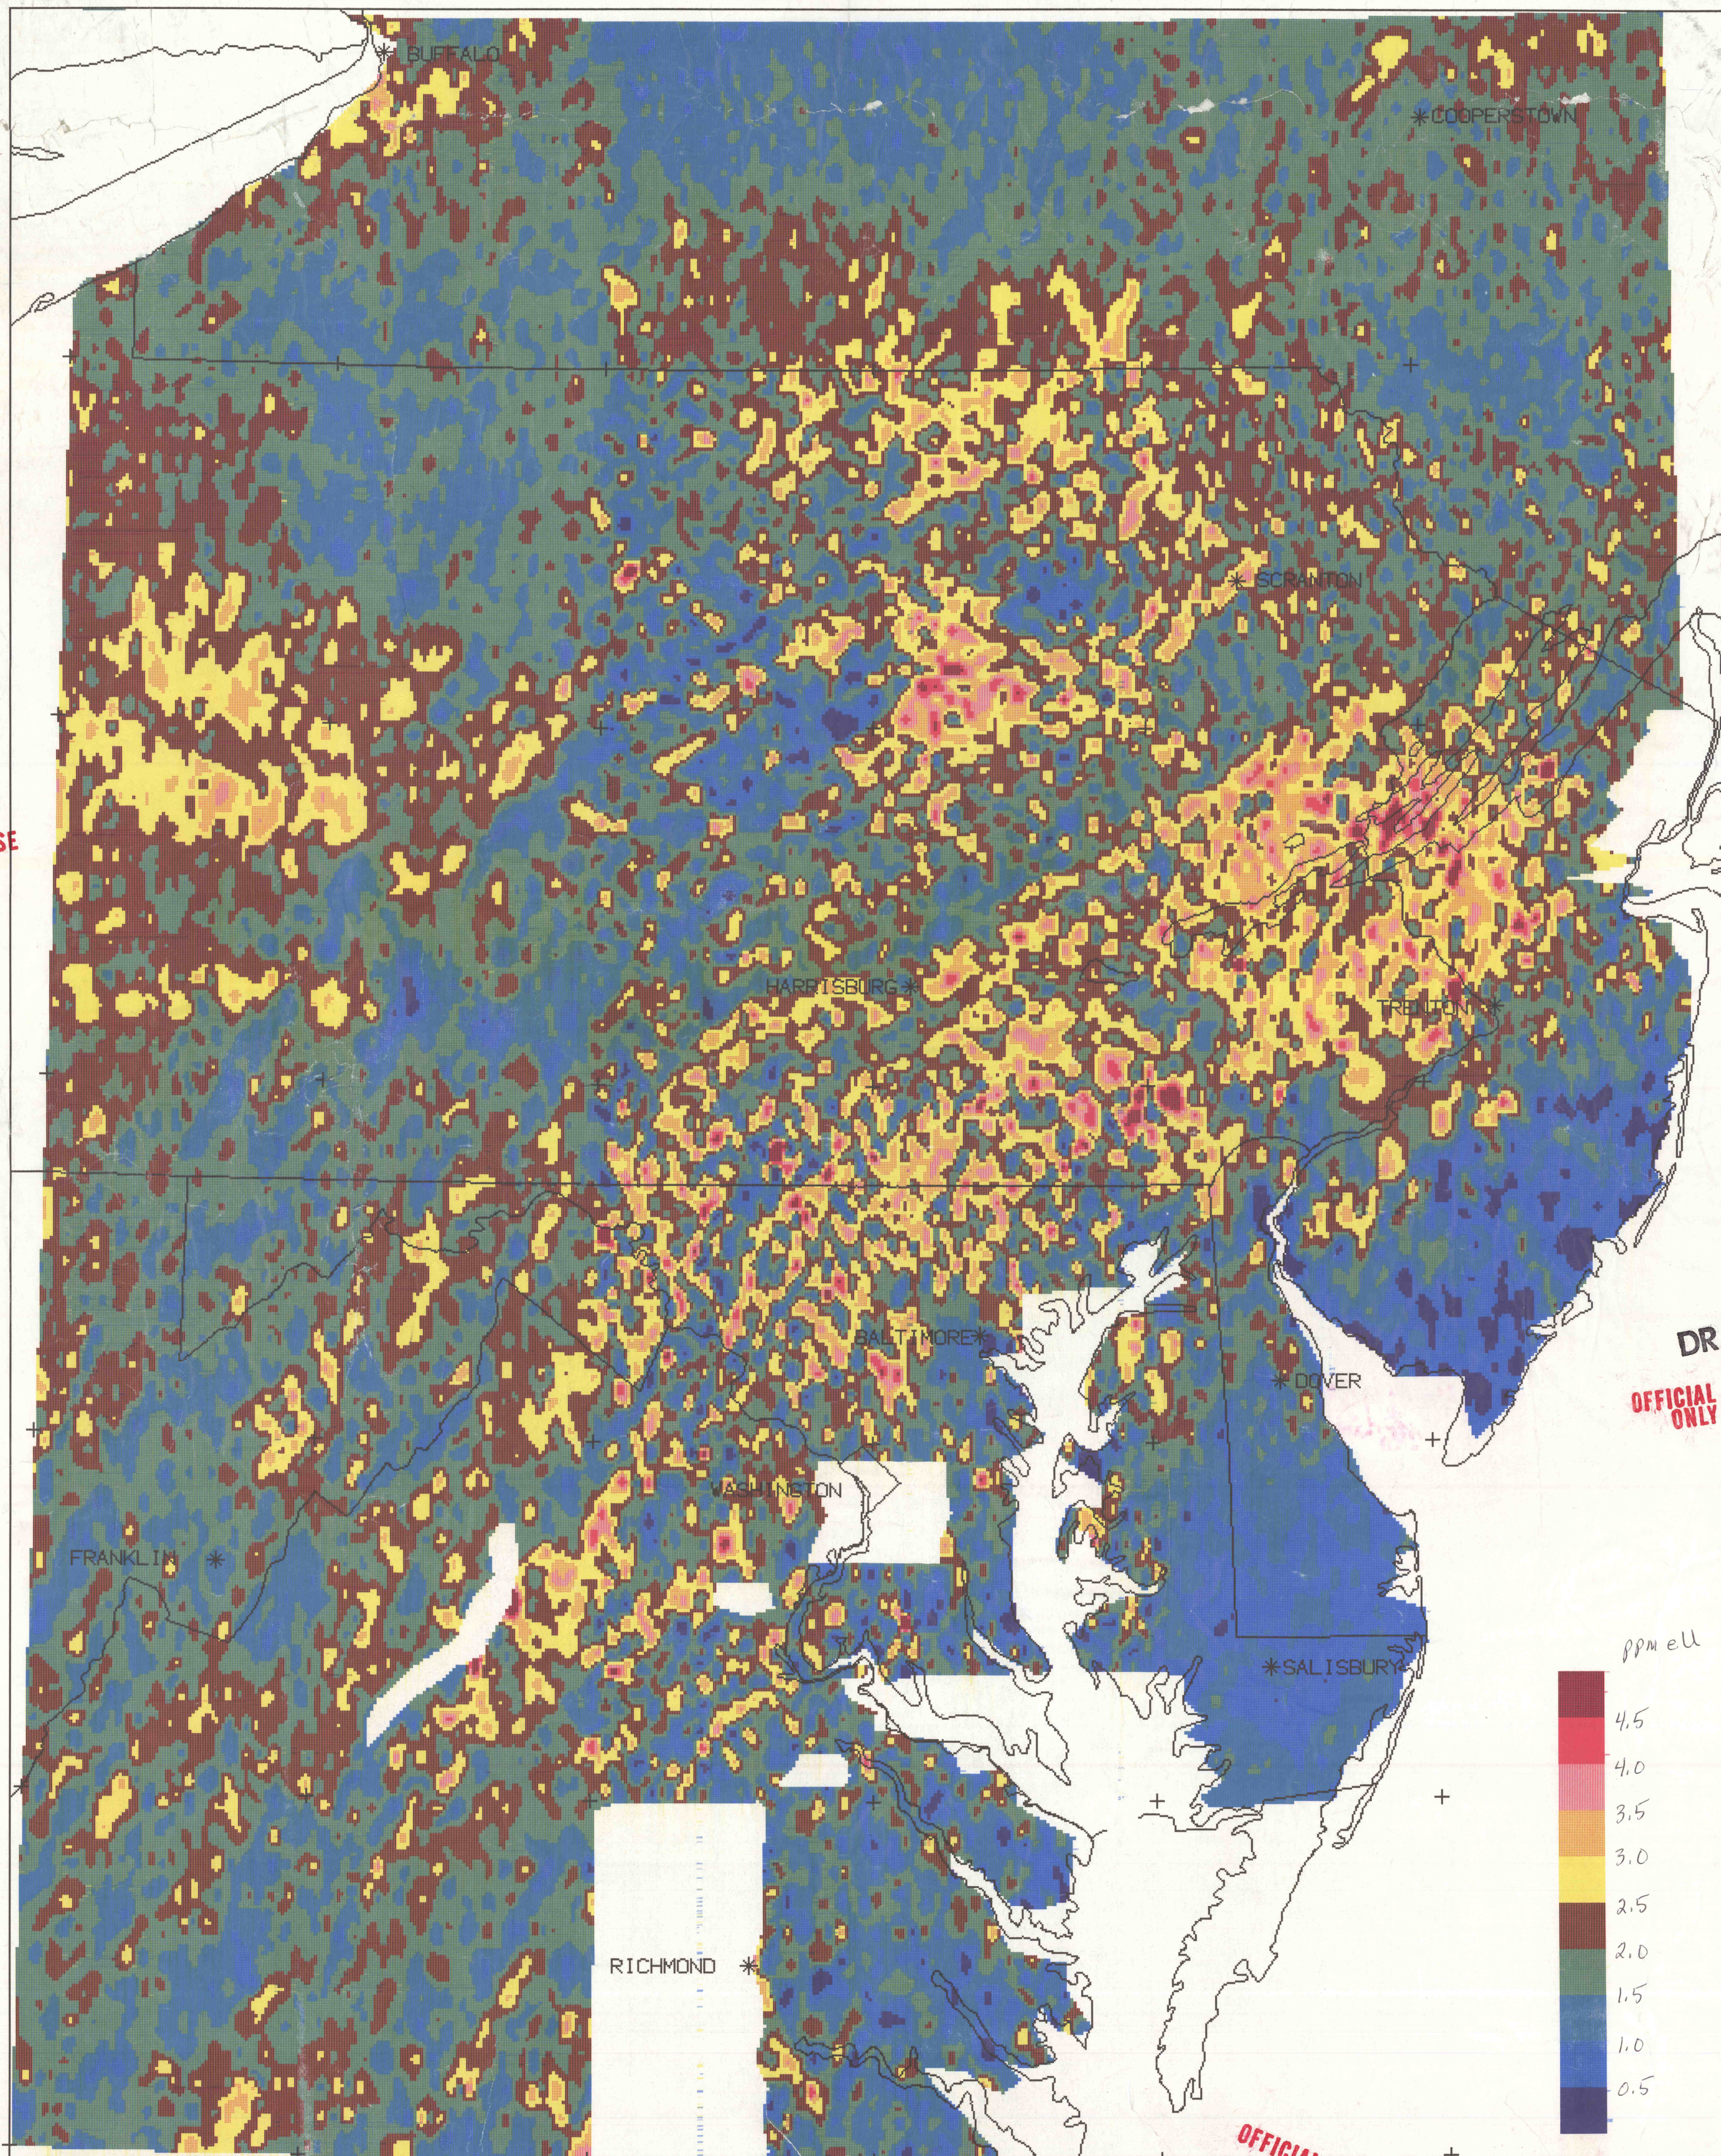

80°

78°

DRAFT

OFFICIAL USE ONLY

76°

OFFICIAL USE ONLY

DRAFT

41°

41°

39°

39°

DRAFT

OFFICIAL USE ONLY

ppmeU

37°

37°

80°

78°

DRAFT

76°

OFFICIAL USE ONLY