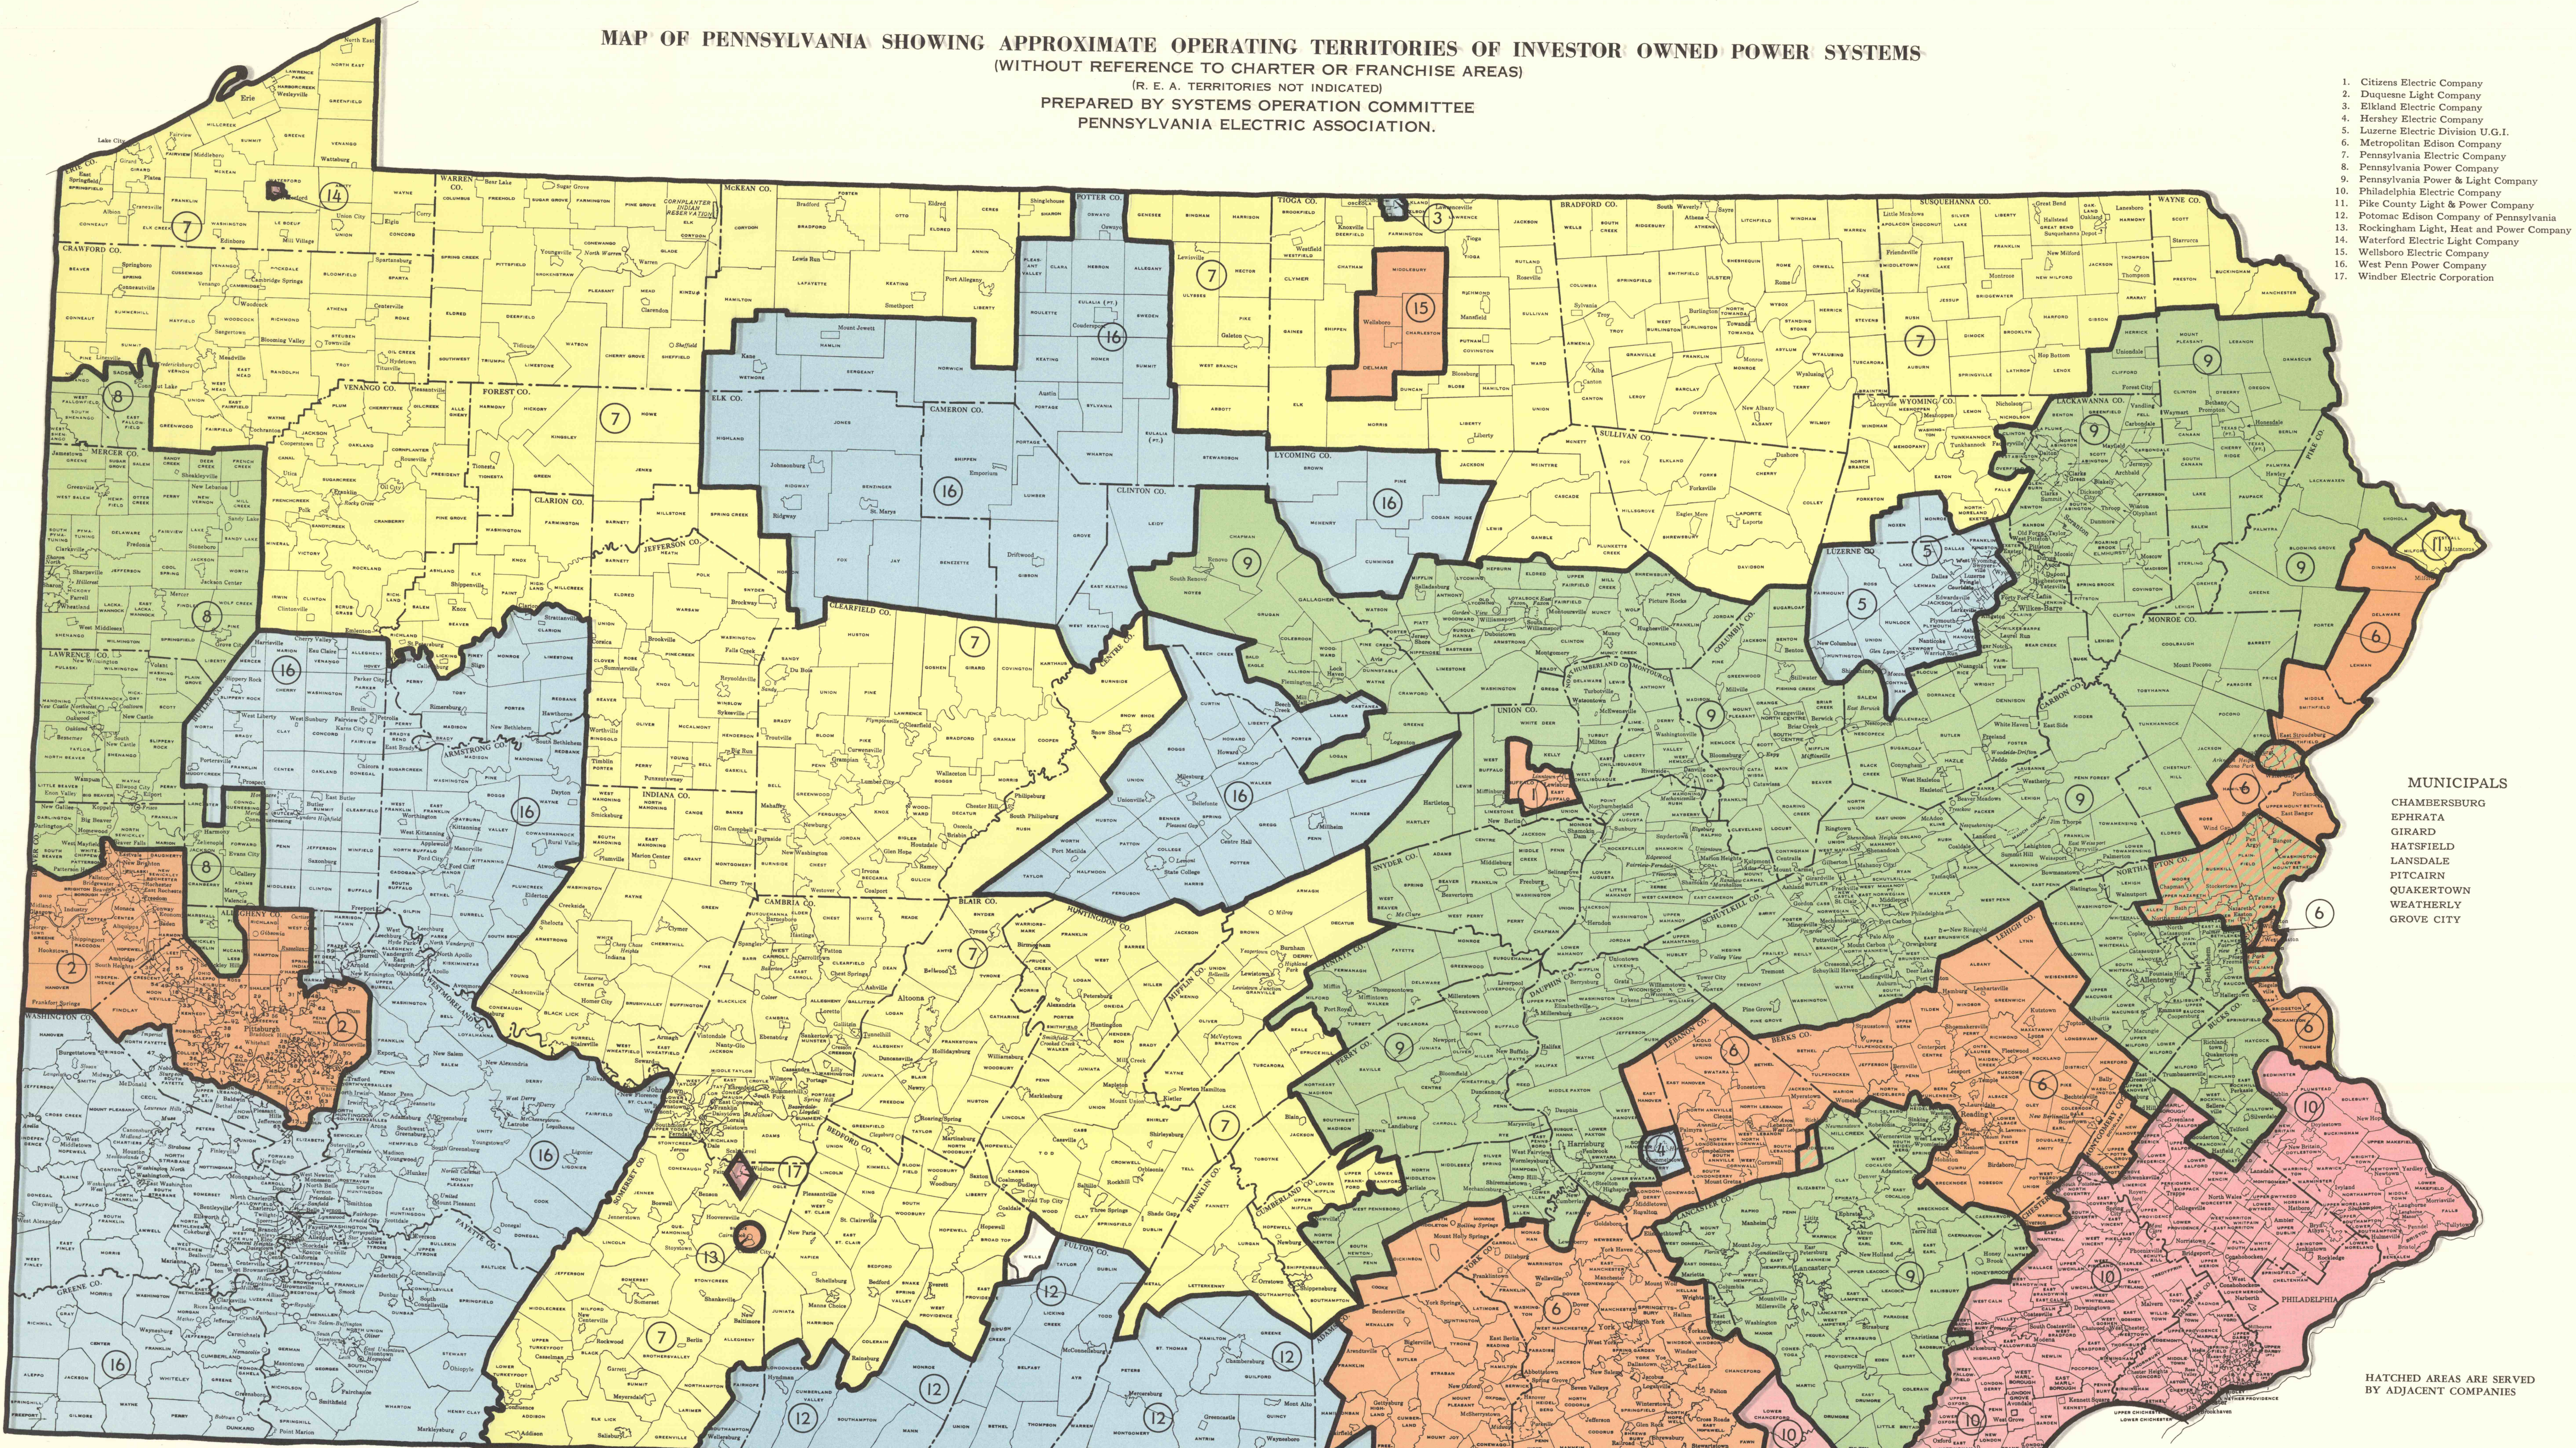

MAP OF PENNSYLVANIA SHOWING APPROXIMATE OPERATING TERRITORIES OF INVESTOR OWNED POWER SYSTEMS
(WITHOUT REFERENCE TO CHARTER OR FRANCHISE AREAS)

(R. E. A. TERRITORIES NOT INDICATED)

PREPARED BY SYSTEMS OPERATION COMMITTEE
PENNSYLVANIA ELECTRIC ASSOCIATION.

- MUNICIPALS**
- CHAMBERSBURG
 - EPHRATA
 - GIRARD
 - HATSFIELD
 - LANSDALE
 - PITCAIRN
 - QUAKERTOWN
 - WEATHERLY
 - GROVE CITY

HATCHED AREAS ARE SERVED BY ADJACENT COMPANIES

REVISED JANUARY, 1968

BOROUGH AND CITIES IN ALLEGHENY COUNTY

- | | | | | | | |
|--------------------|-------------------|--------------------|---------------|-------------------|----------------------|-------------------|
| 1 Aspinwall | 11 Bridgeville | 21 Dravosburg | 31 Fox Chapel | 41 McKeesport | 51 Port Vue | 61 Turtle Creek |
| 2 Avalon | 12 Carnegie | 22 Duquesne | 32 Glassport | 42 McKees Rocks | 52 Rankin | 62 Verona |
| 3 Bellevue | 13 Castle Shannon | 23 East McKeesport | 33 Glenfield | 43 Millvale | 53 Rosslyn Farms | 63 Versailles |
| 4 Ben Avon | 14 Chalfant | 24 East Pittsburgh | 34 Green Tree | 44 Mount Oliver | 54 Wall | 64 West Elizabeth |
| 5 Ben Avon Heights | 15 Cheswick | 25 Edgeworth | 35 Haysville | 45 Munhall | 55 Sewickley Heights | 65 West Homestead |
| 6 Blawnox | 16 Churchill | 26 Edgeworth | 36 Heidelberg | 46 North Braddock | 56 Sharpsburg | 66 West View |
| 7 Brackenridge | 17 Clairton | 27 Elizabeth | 37 Homestead | 47 Oakdale | 57 Springdale | 67 Whitaker |
| 8 Braddock | 18 Coraopolis | 28 Emsworth | 38 Ingram | 48 Oakmont | 58 Swissvale | 68 Wilkesbarre |
| 9 Bradford Woods | 19 Crafton | 29 Etna | 39 Leetsdale | 49 Osborne | 59 Tarentum | 69 Wilkesbarre |
| 10 Brentwood | 20 Dormont | 30 Forest Hills | 40 Liberty | 50 Pitcairn | 60 Thornburg | 70 Wilmerding |