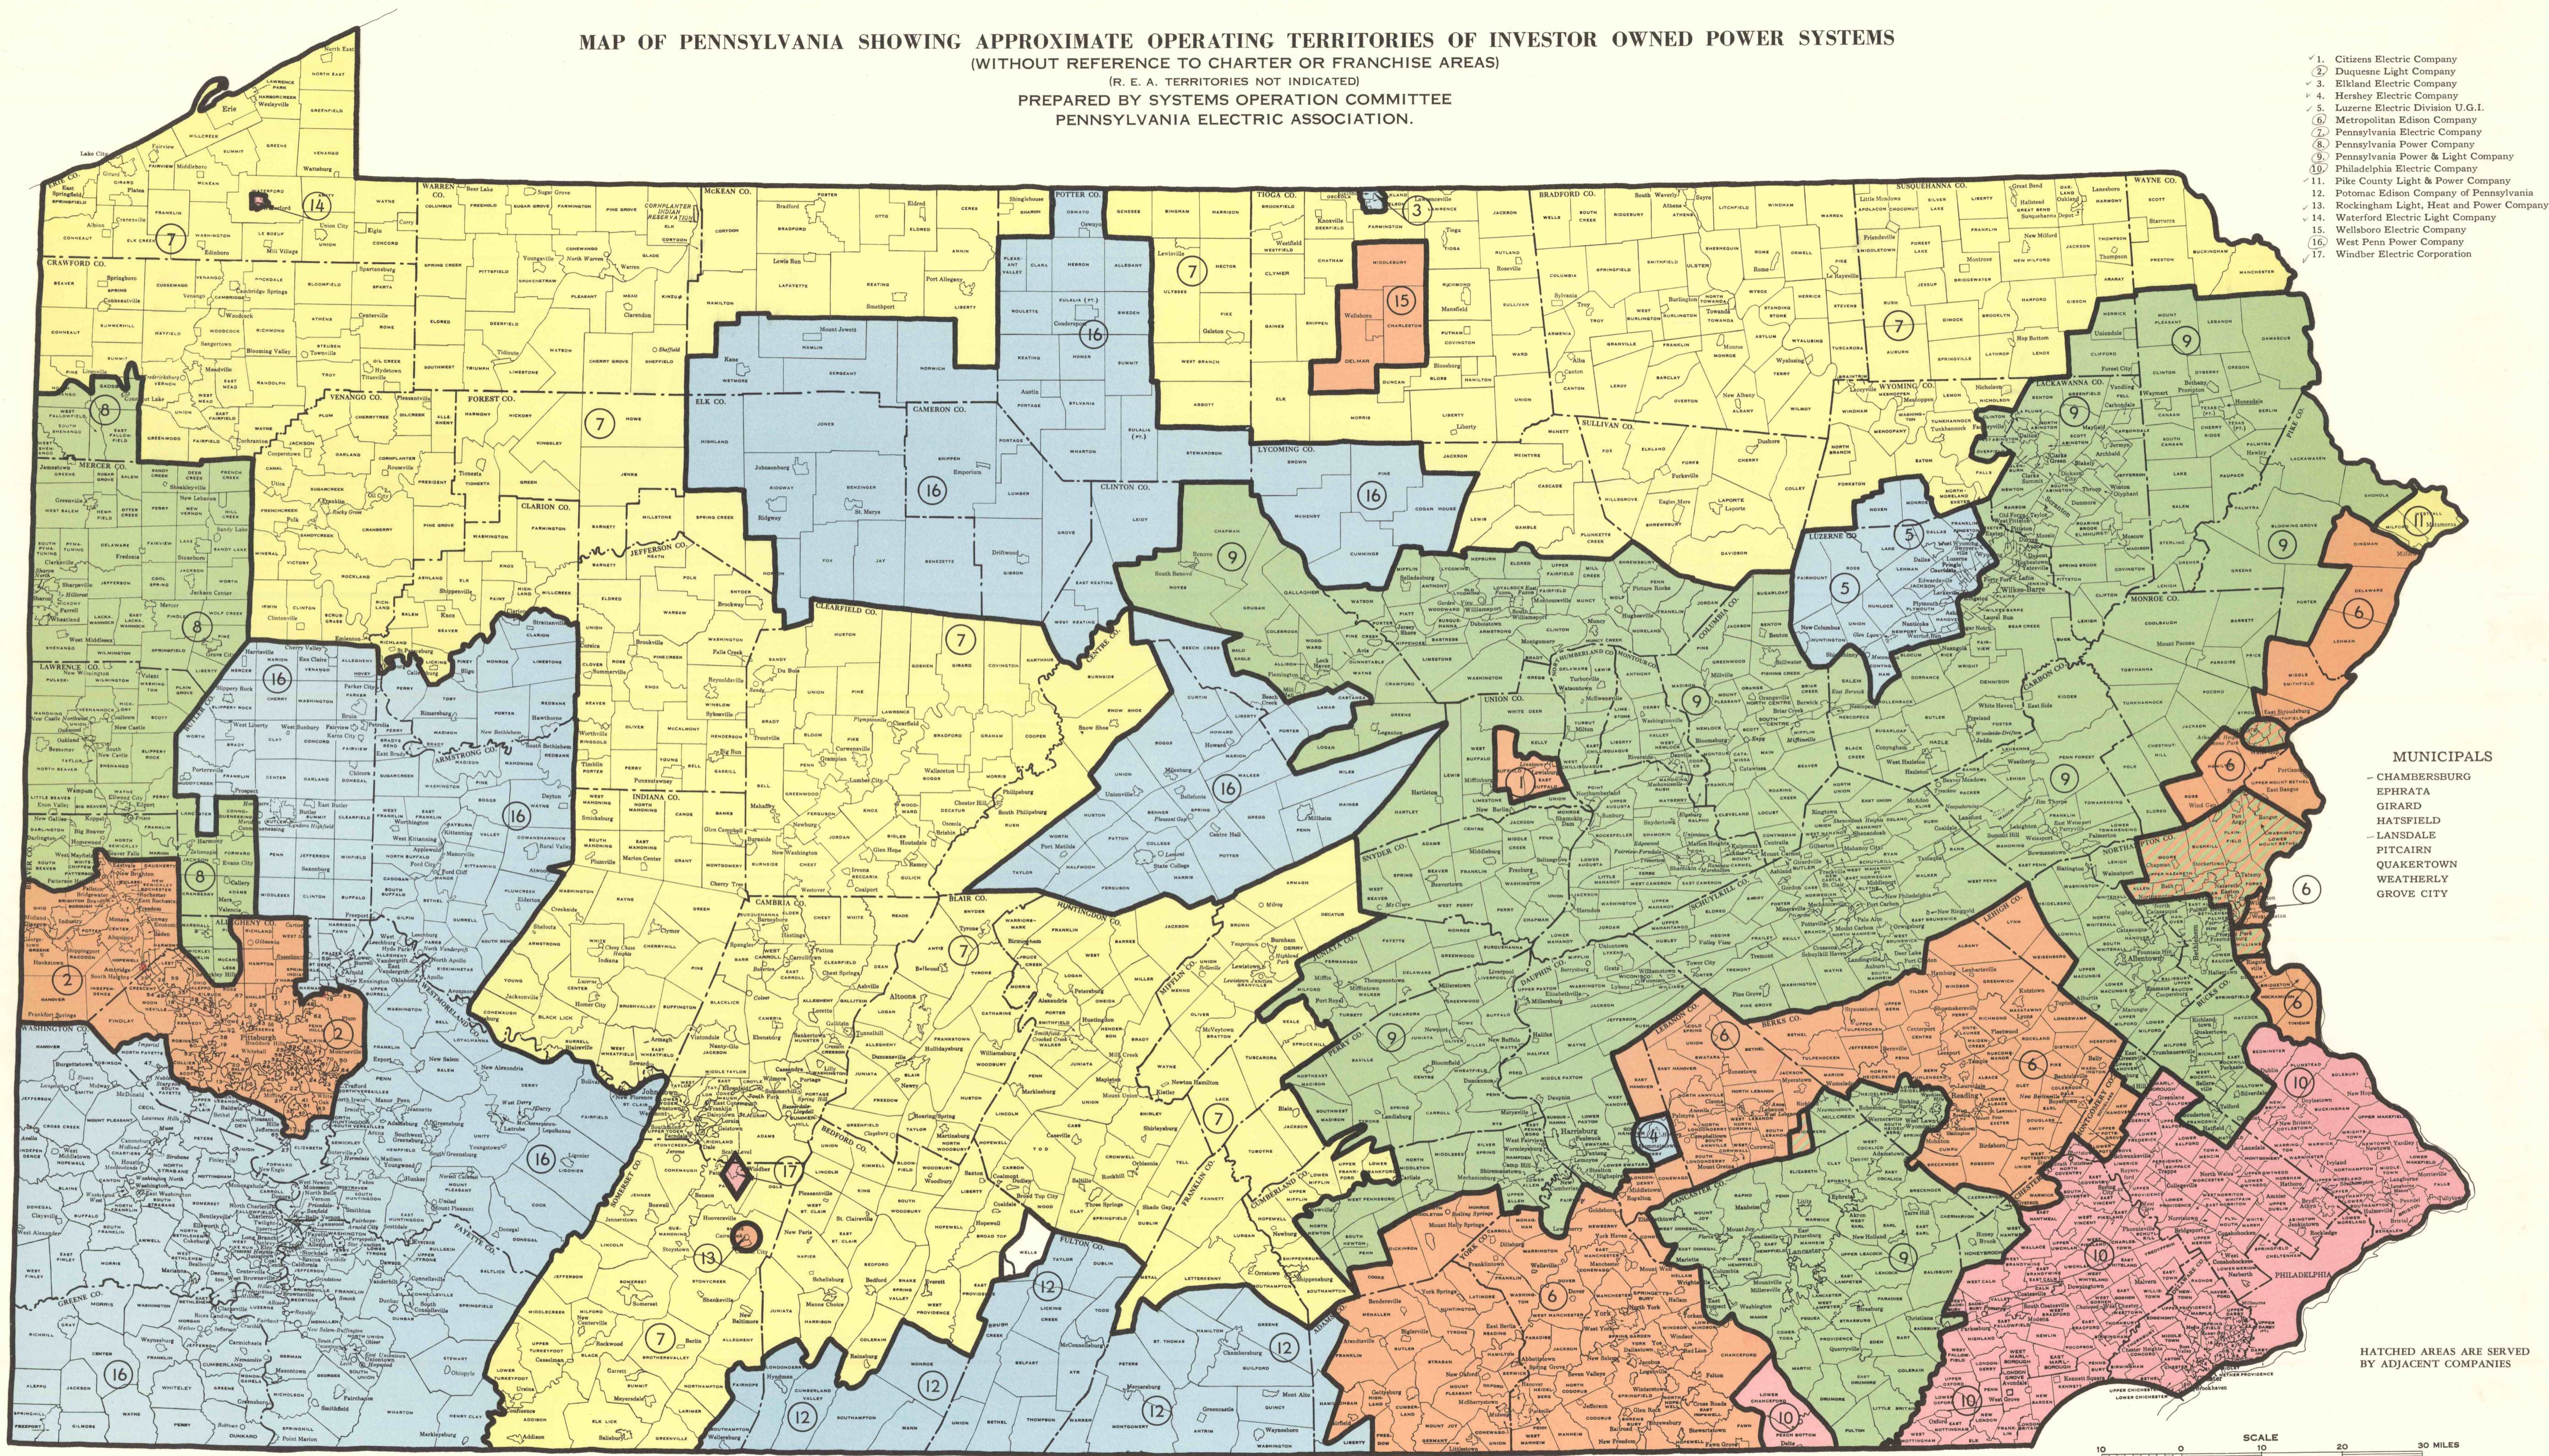

# MAP OF PENNSYLVANIA SHOWING APPROXIMATE OPERATING TERRITORIES OF INVESTOR OWNED POWER SYSTEMS

(WITHOUT REFERENCE TO CHARTER OR FRANCHISE AREAS)

(R. E. A. TERRITORIES NOT INDICATED)

PREPARED BY SYSTEMS OPERATION COMMITTEE  
PENNSYLVANIA ELECTRIC ASSOCIATION.

- MUNICIPALS**
- CHAMBERSBURG
  - EPHRAIM
  - GIRARD
  - HATSFIELD
  - LANSDALE
  - PITCAIRN
  - QUAKERTOWN
  - WEATHERLY
  - GROVE CITY

HATCHED AREAS ARE SERVED BY ADJACENT COMPANIES

**BOROUGH AND CITIES IN ALLEGHENY COUNTY**