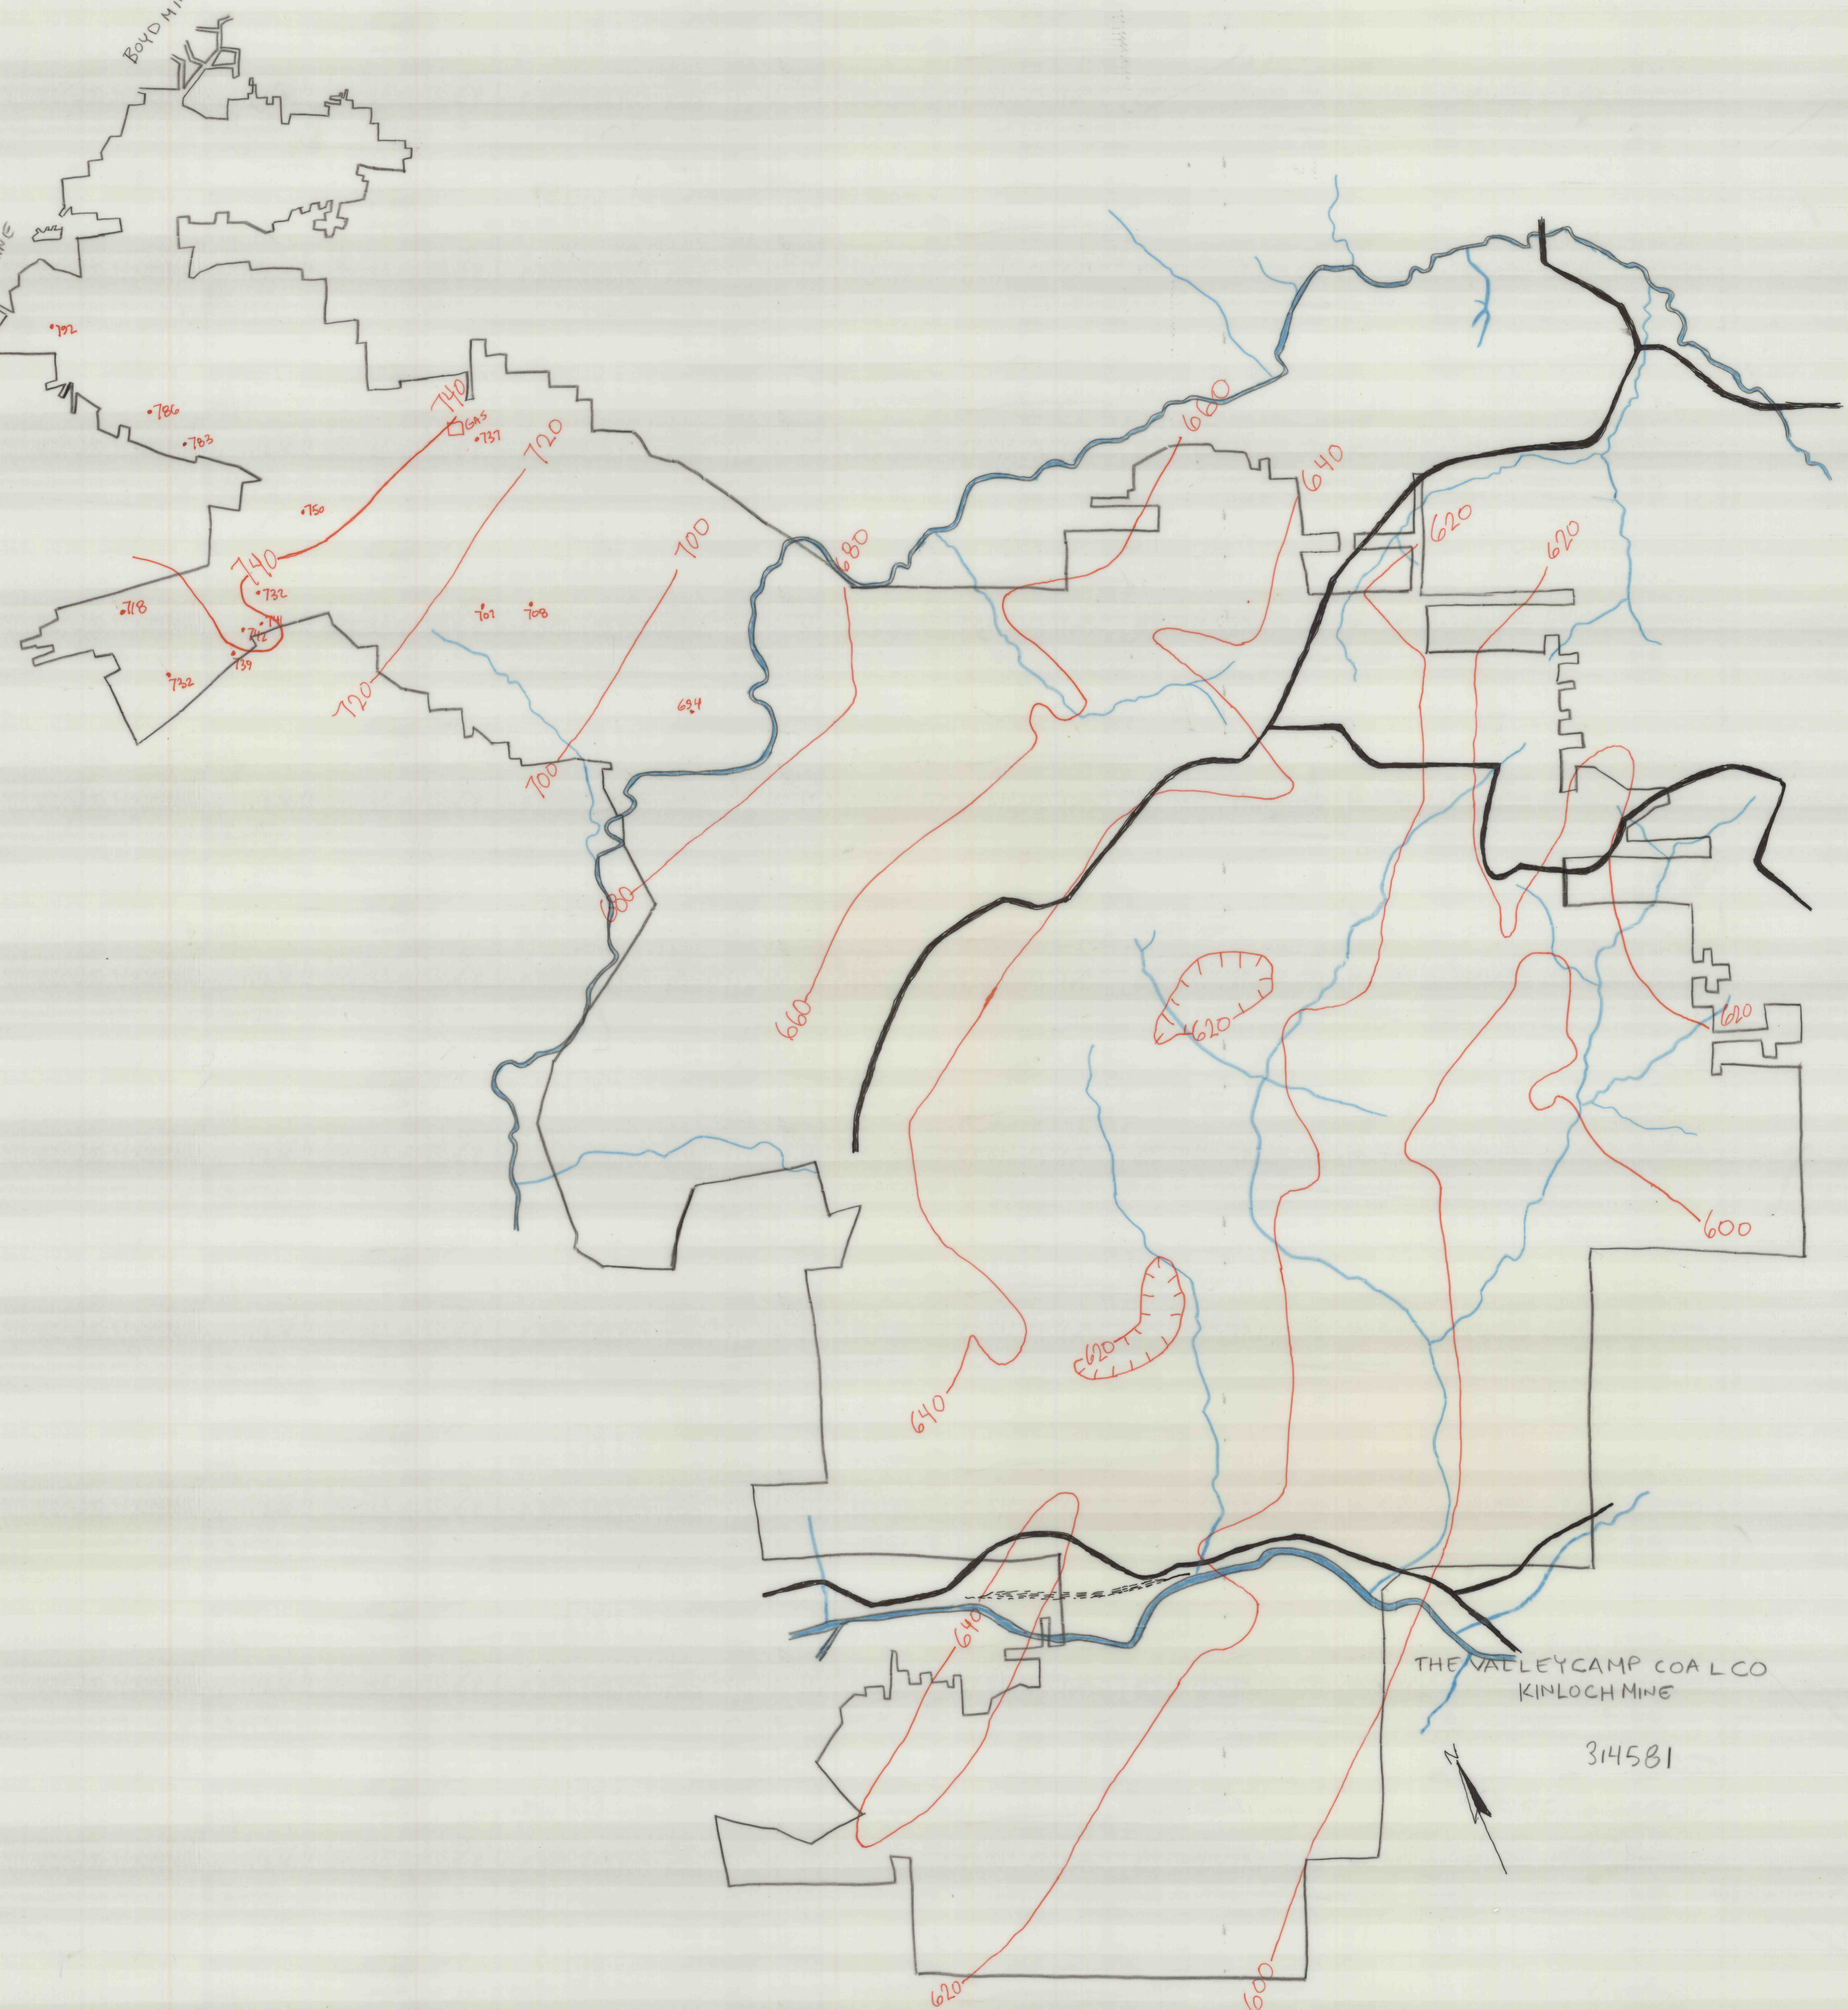

VALLEY CAMP MINE  
BOYD MINE

THE VALLEY CAMP COAL CO  
KINLOCH MINE

314581