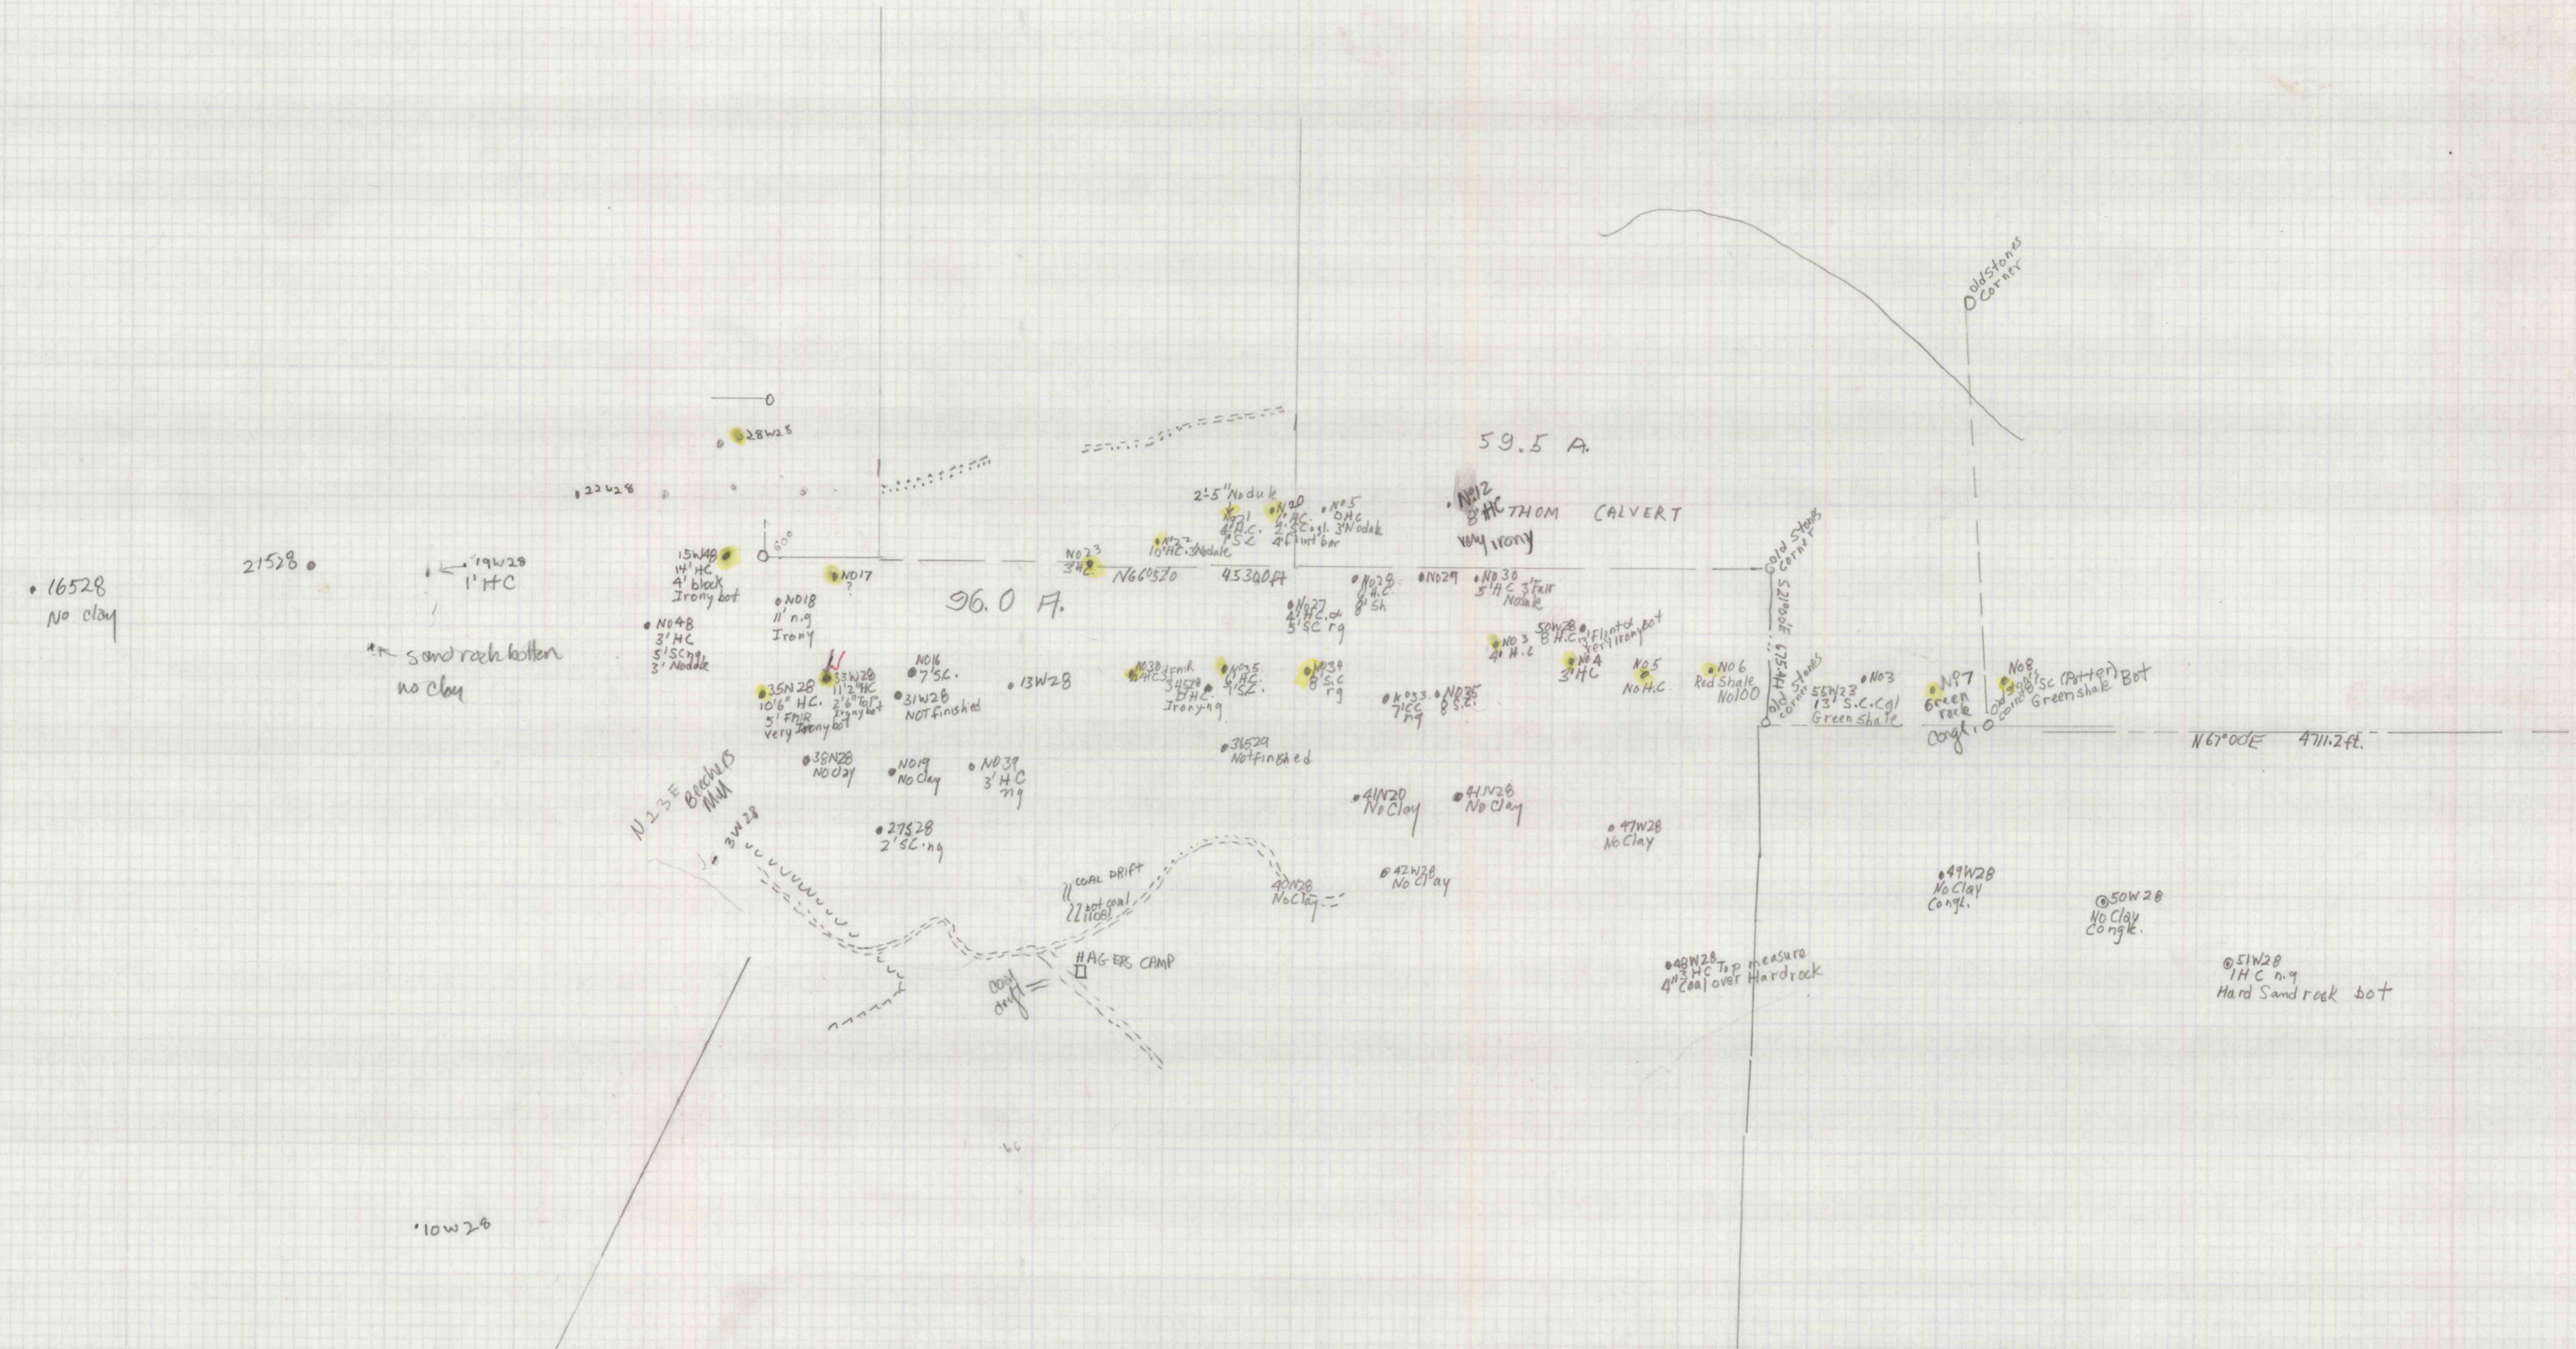

5101 Hill 1170
Location Maps

NARCO	960
SCHOLONAKER	49.3
LANSHE	47.0
CALVERT	59.5A
101M 2526.6 A	