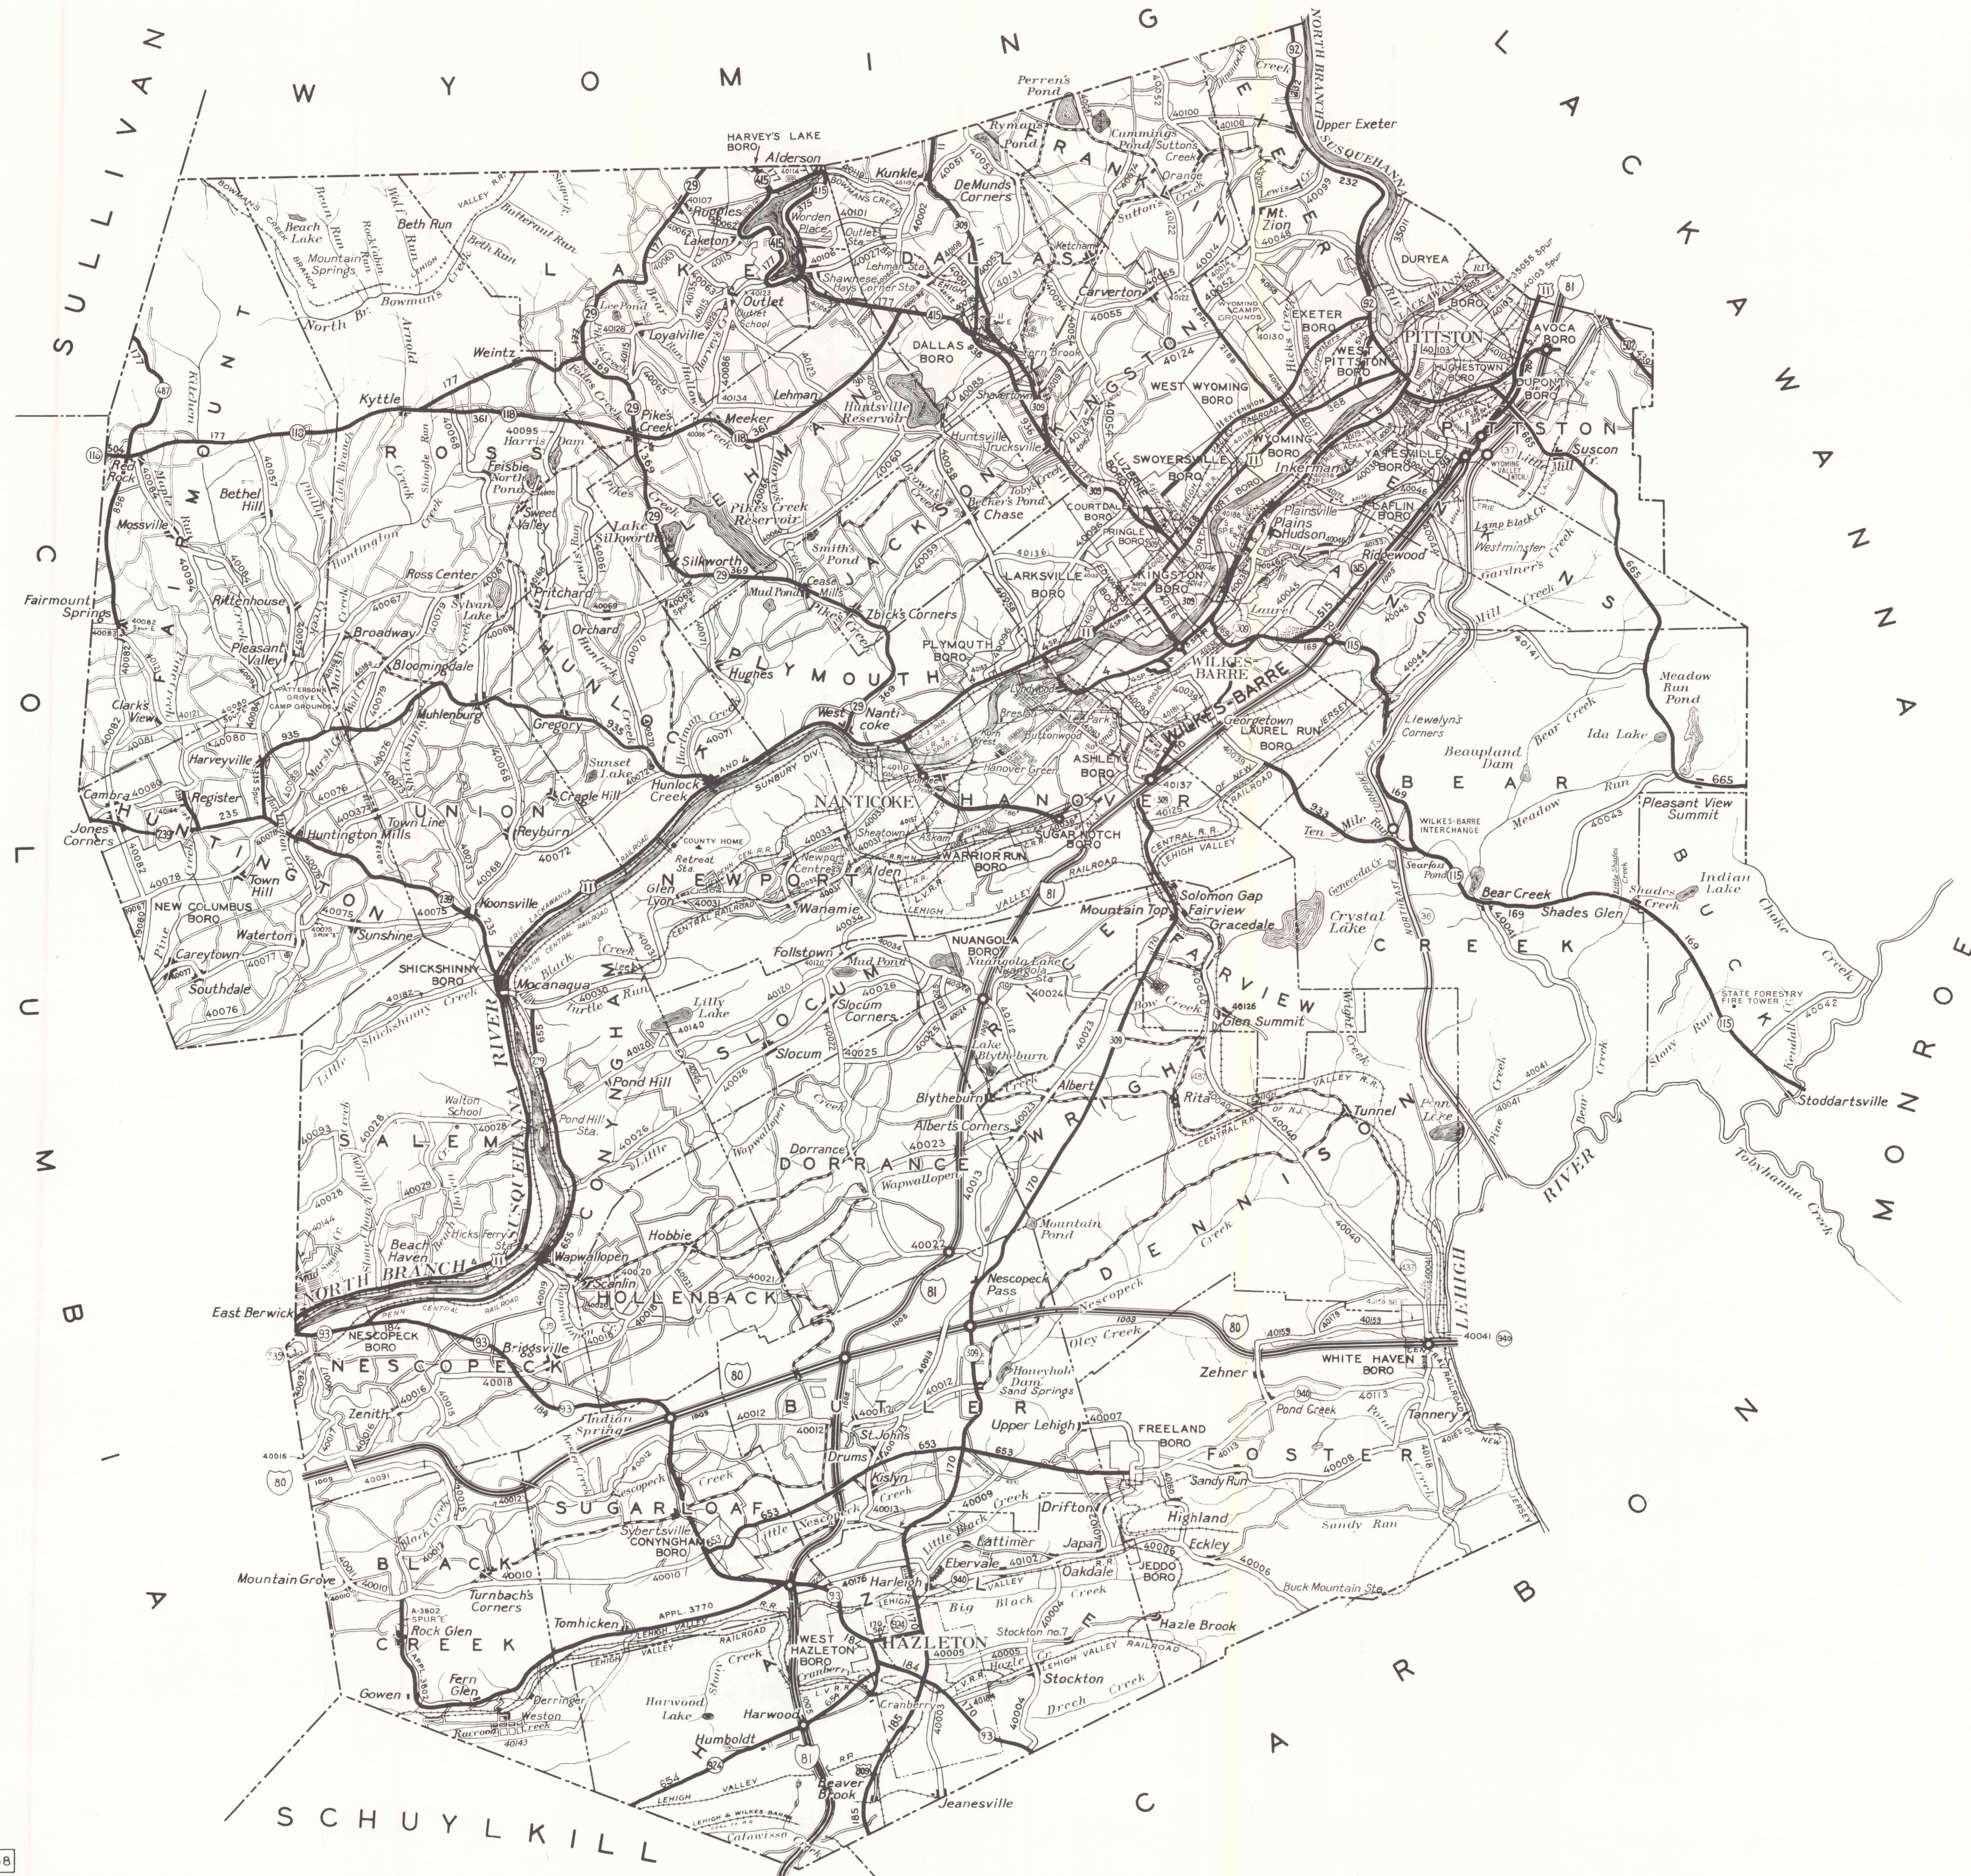

MAP OF LUZERNE COUNTY

COMMONWEALTH OF PENNSYLVANIA
DEPARTMENT OF HIGHWAYS
HARRISBURG

- LEGEND
- STATE HIGHWAYS—OLD SYSTEM
 - STATE HIGHWAYS—RURAL ROUTE SYSTEM
 - COUNTY ROADS
 - TOWNSHIP ROADS
 - 11, 15 U.S. AND STATE HIGHWAY TRAFFIC ROUTE NUMBERS
 - 4 STATE HIGHWAY LEGISLATIVE ROUTE NUMBERS
 - 40012 INTERCHANGE
 - 81 INTERSTATE TRAFFIC ROUTE