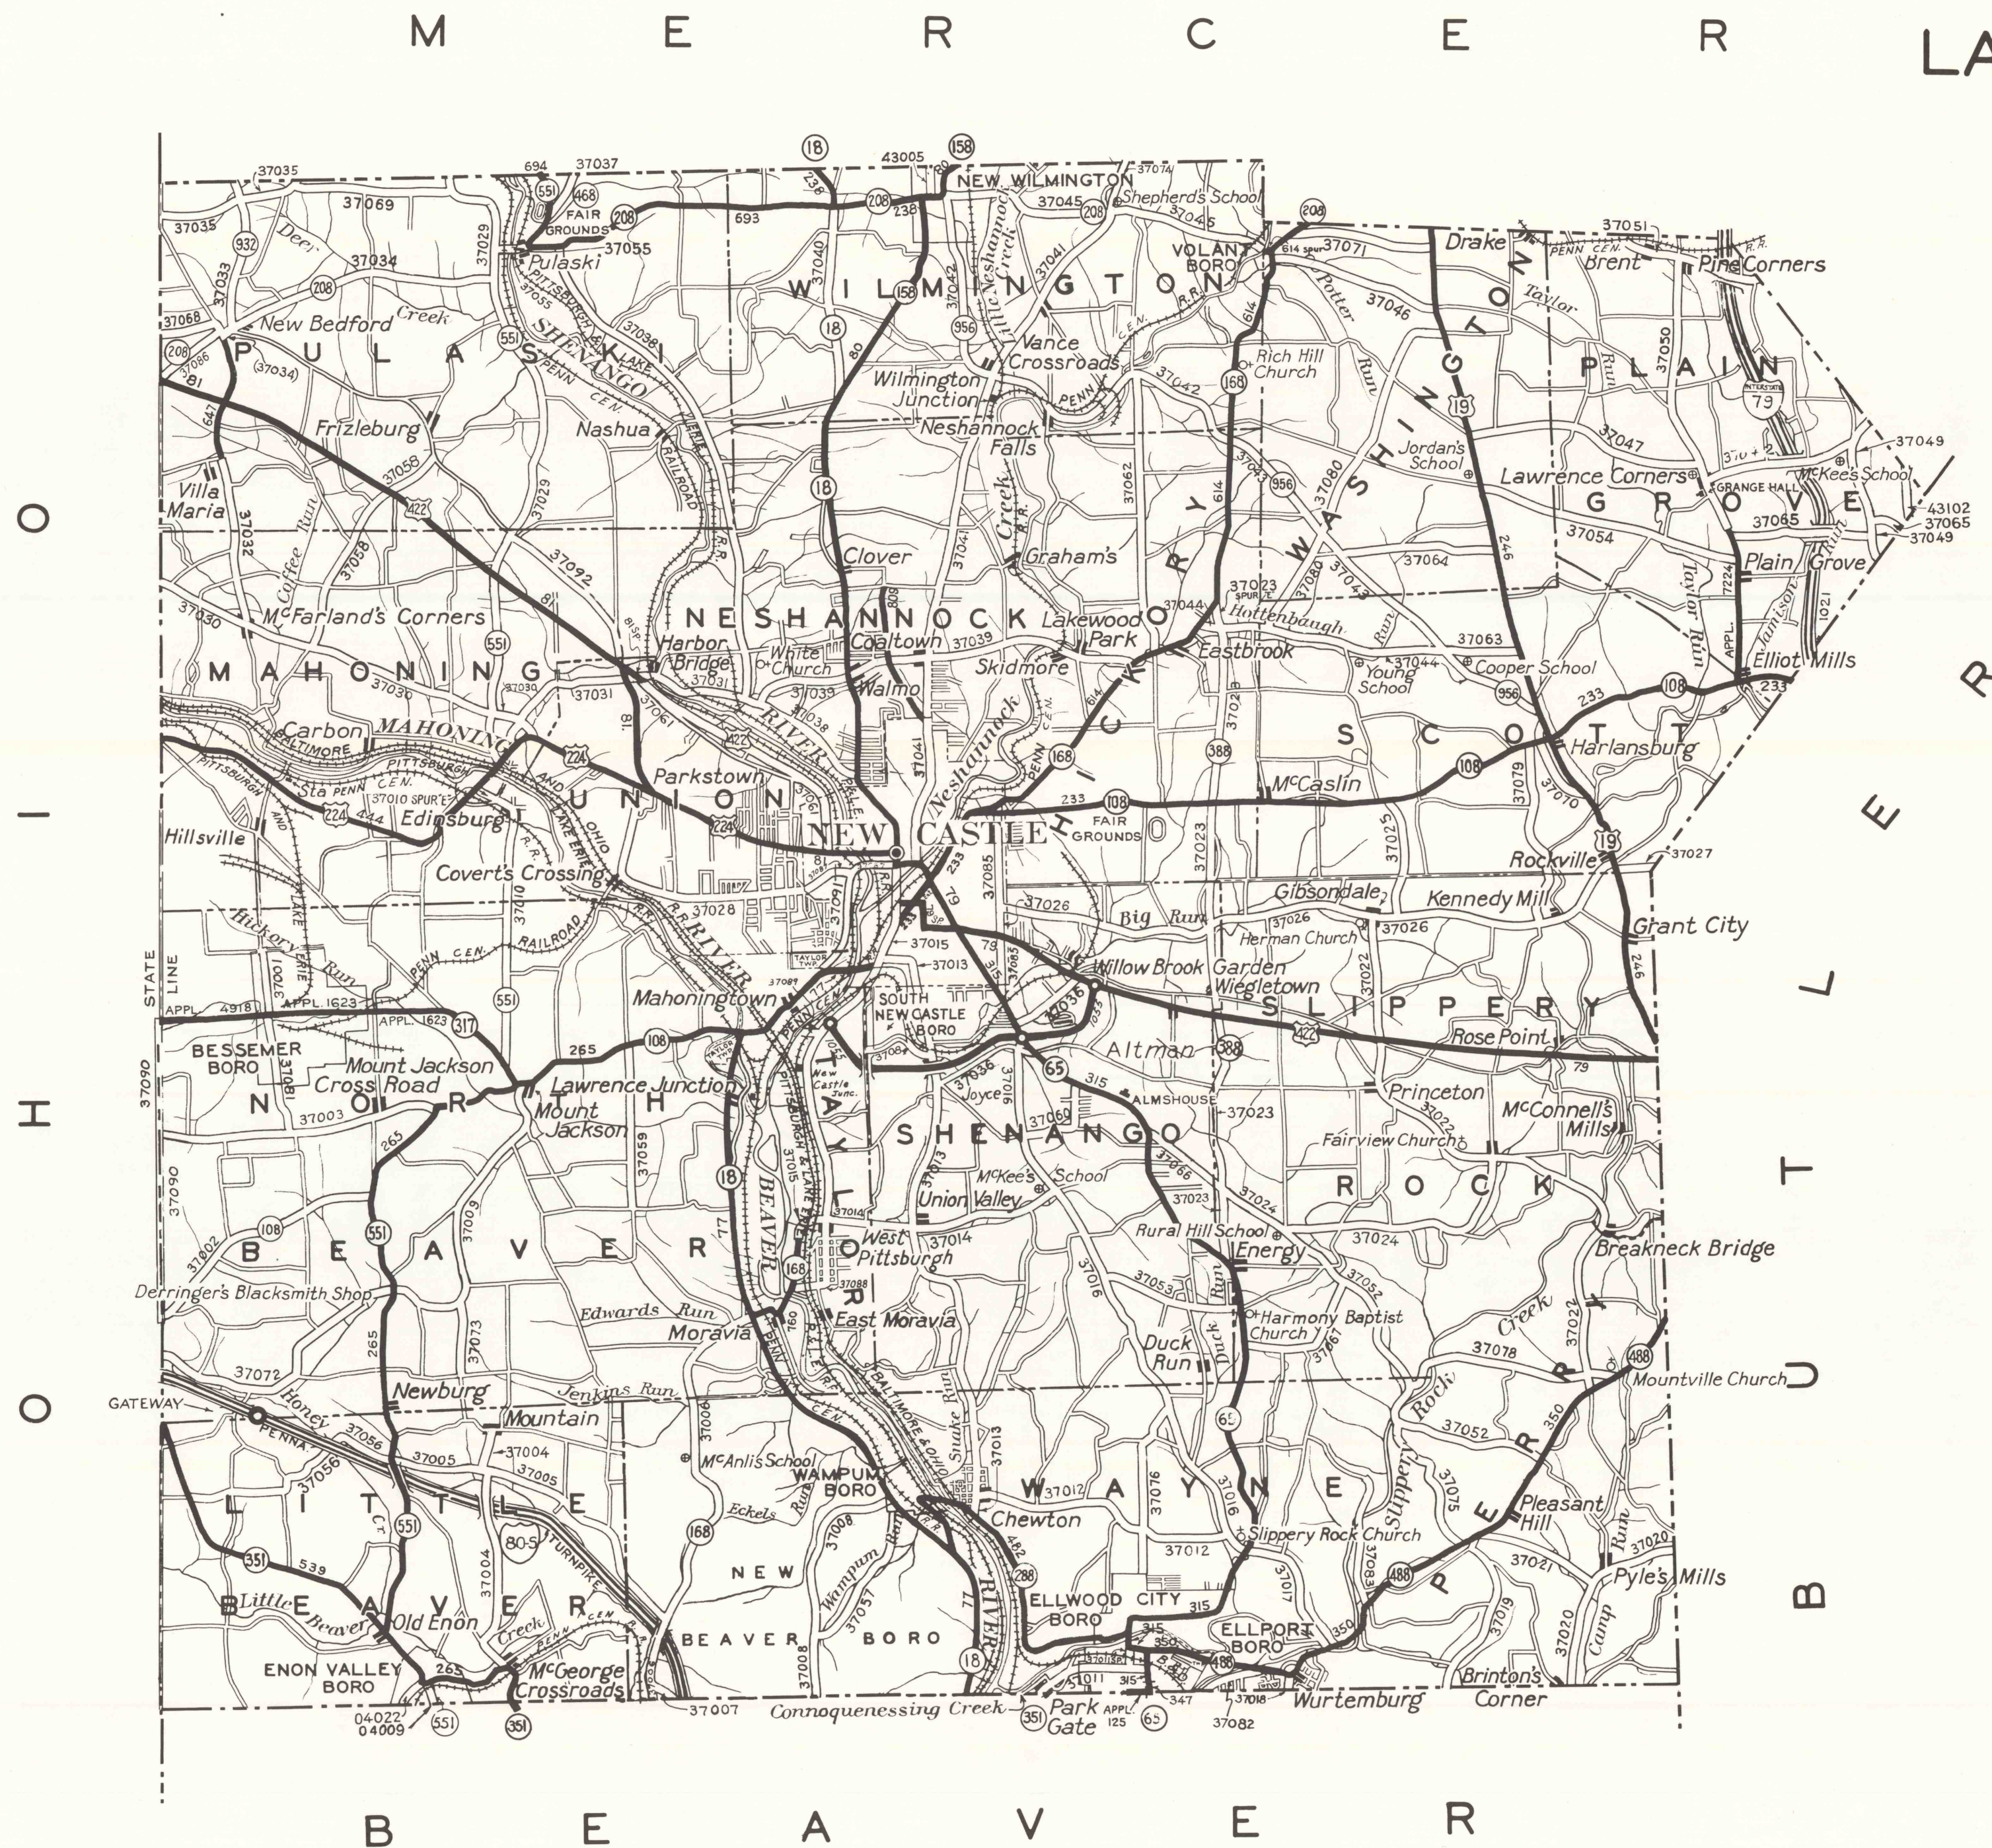

# MAP OF LAWRENCE COUNTY

COMMONWEALTH OF PENNSYLVANIA  
DEPARTMENT OF HIGHWAYS  
HARRISBURG

LEGEND

- STATE HIGHWAYS - OLD SYSTEM
- STATE HIGHWAYS - RURAL ROUTE SYSTEM
- TOWNSHIP ROADS
- U.S. AND STATE HIGHWAY TRAFFIC ROUTE NUMBERS
- STATE HIGHWAY LEGISLATIVE ROUTE NUMBERS
- INTERSTATE TRAFFIC ROUTE