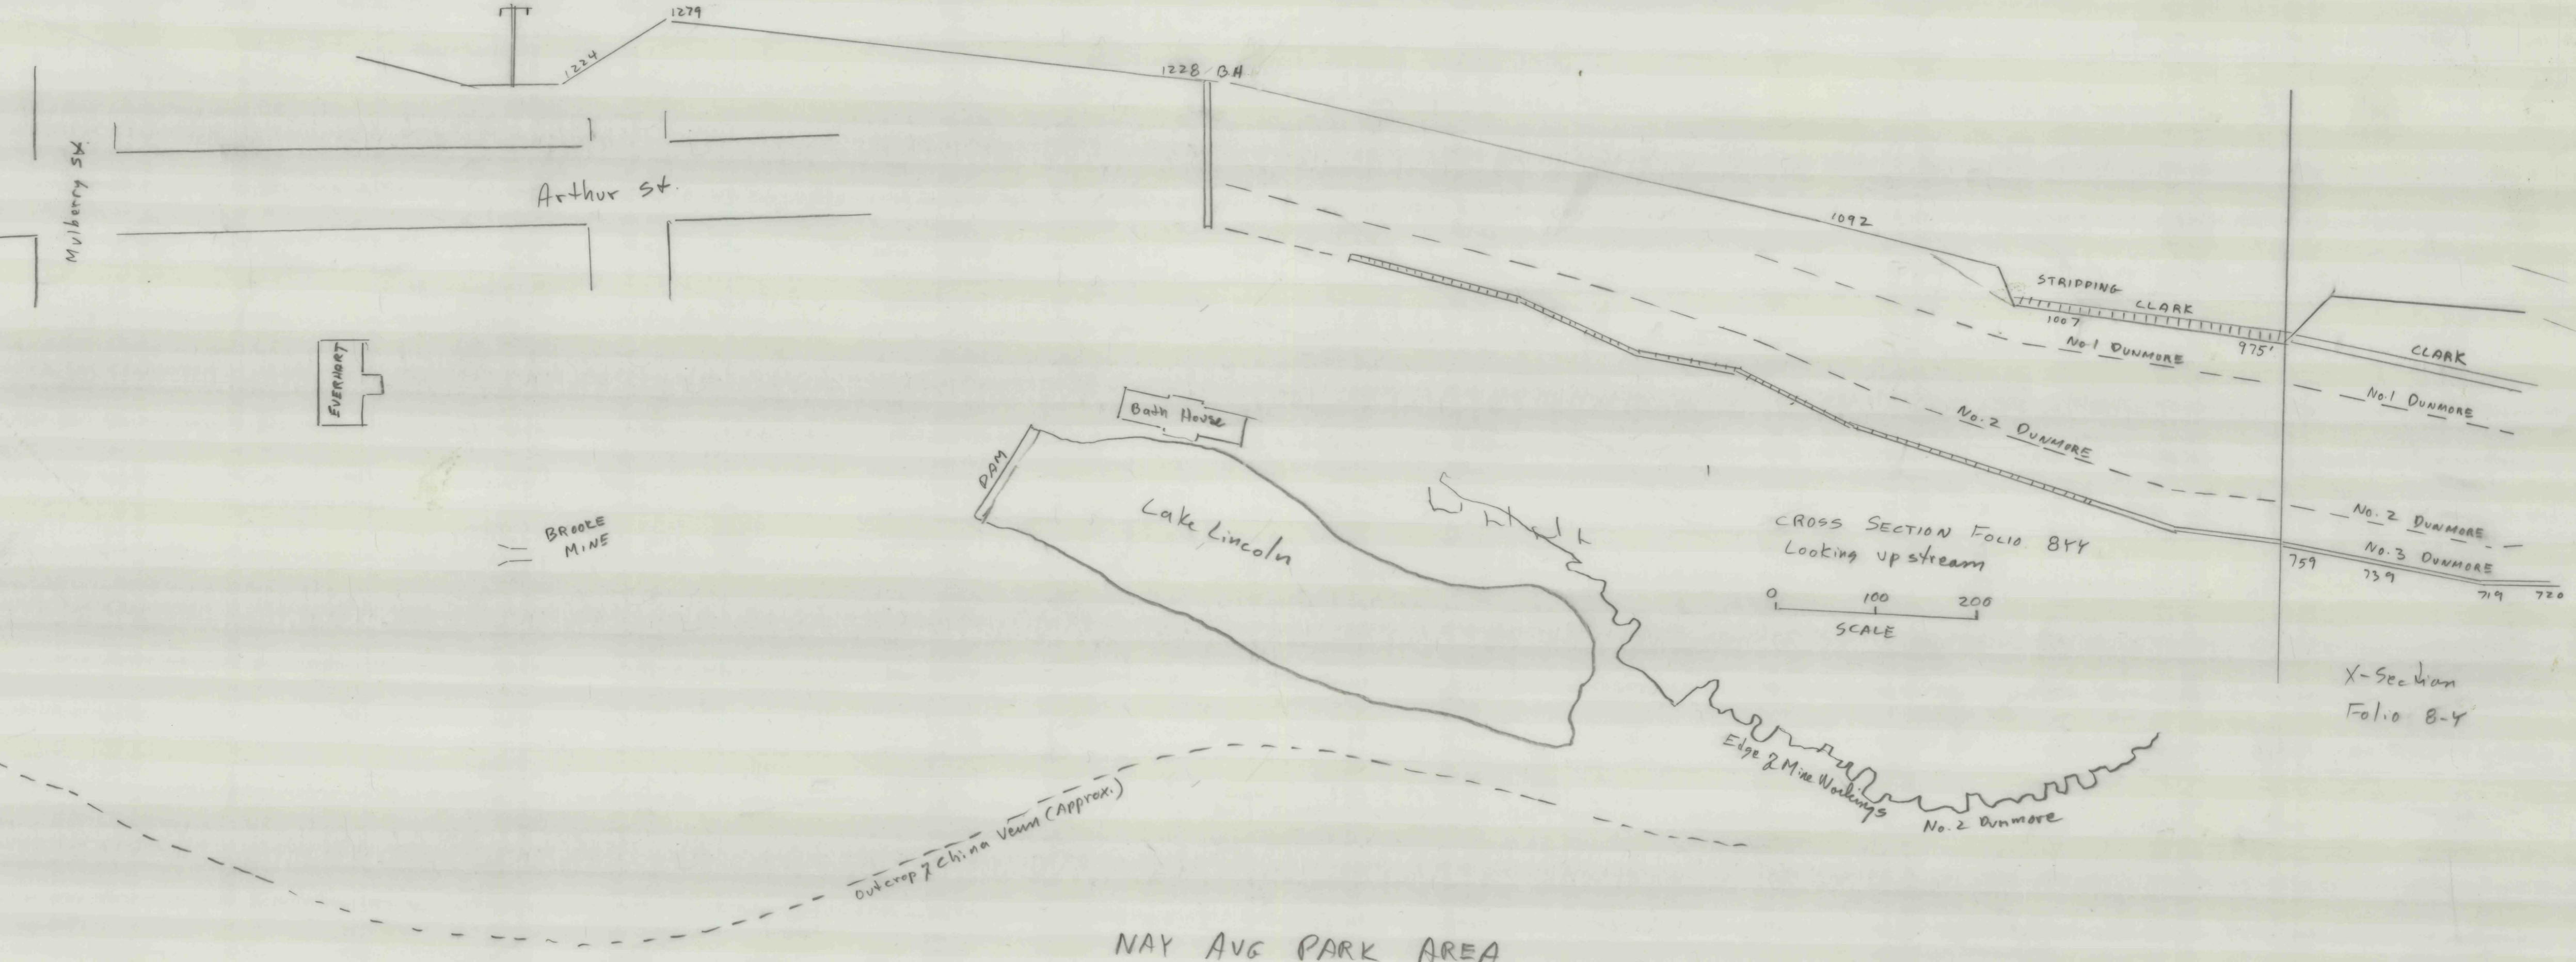

Electric Co  
Power Line

CROSS SECTION FOLIO 844  
Looking upstream  
0 100 200  
SCALE

X-Section  
Folio 8-4

NAY AVE PARK AREA