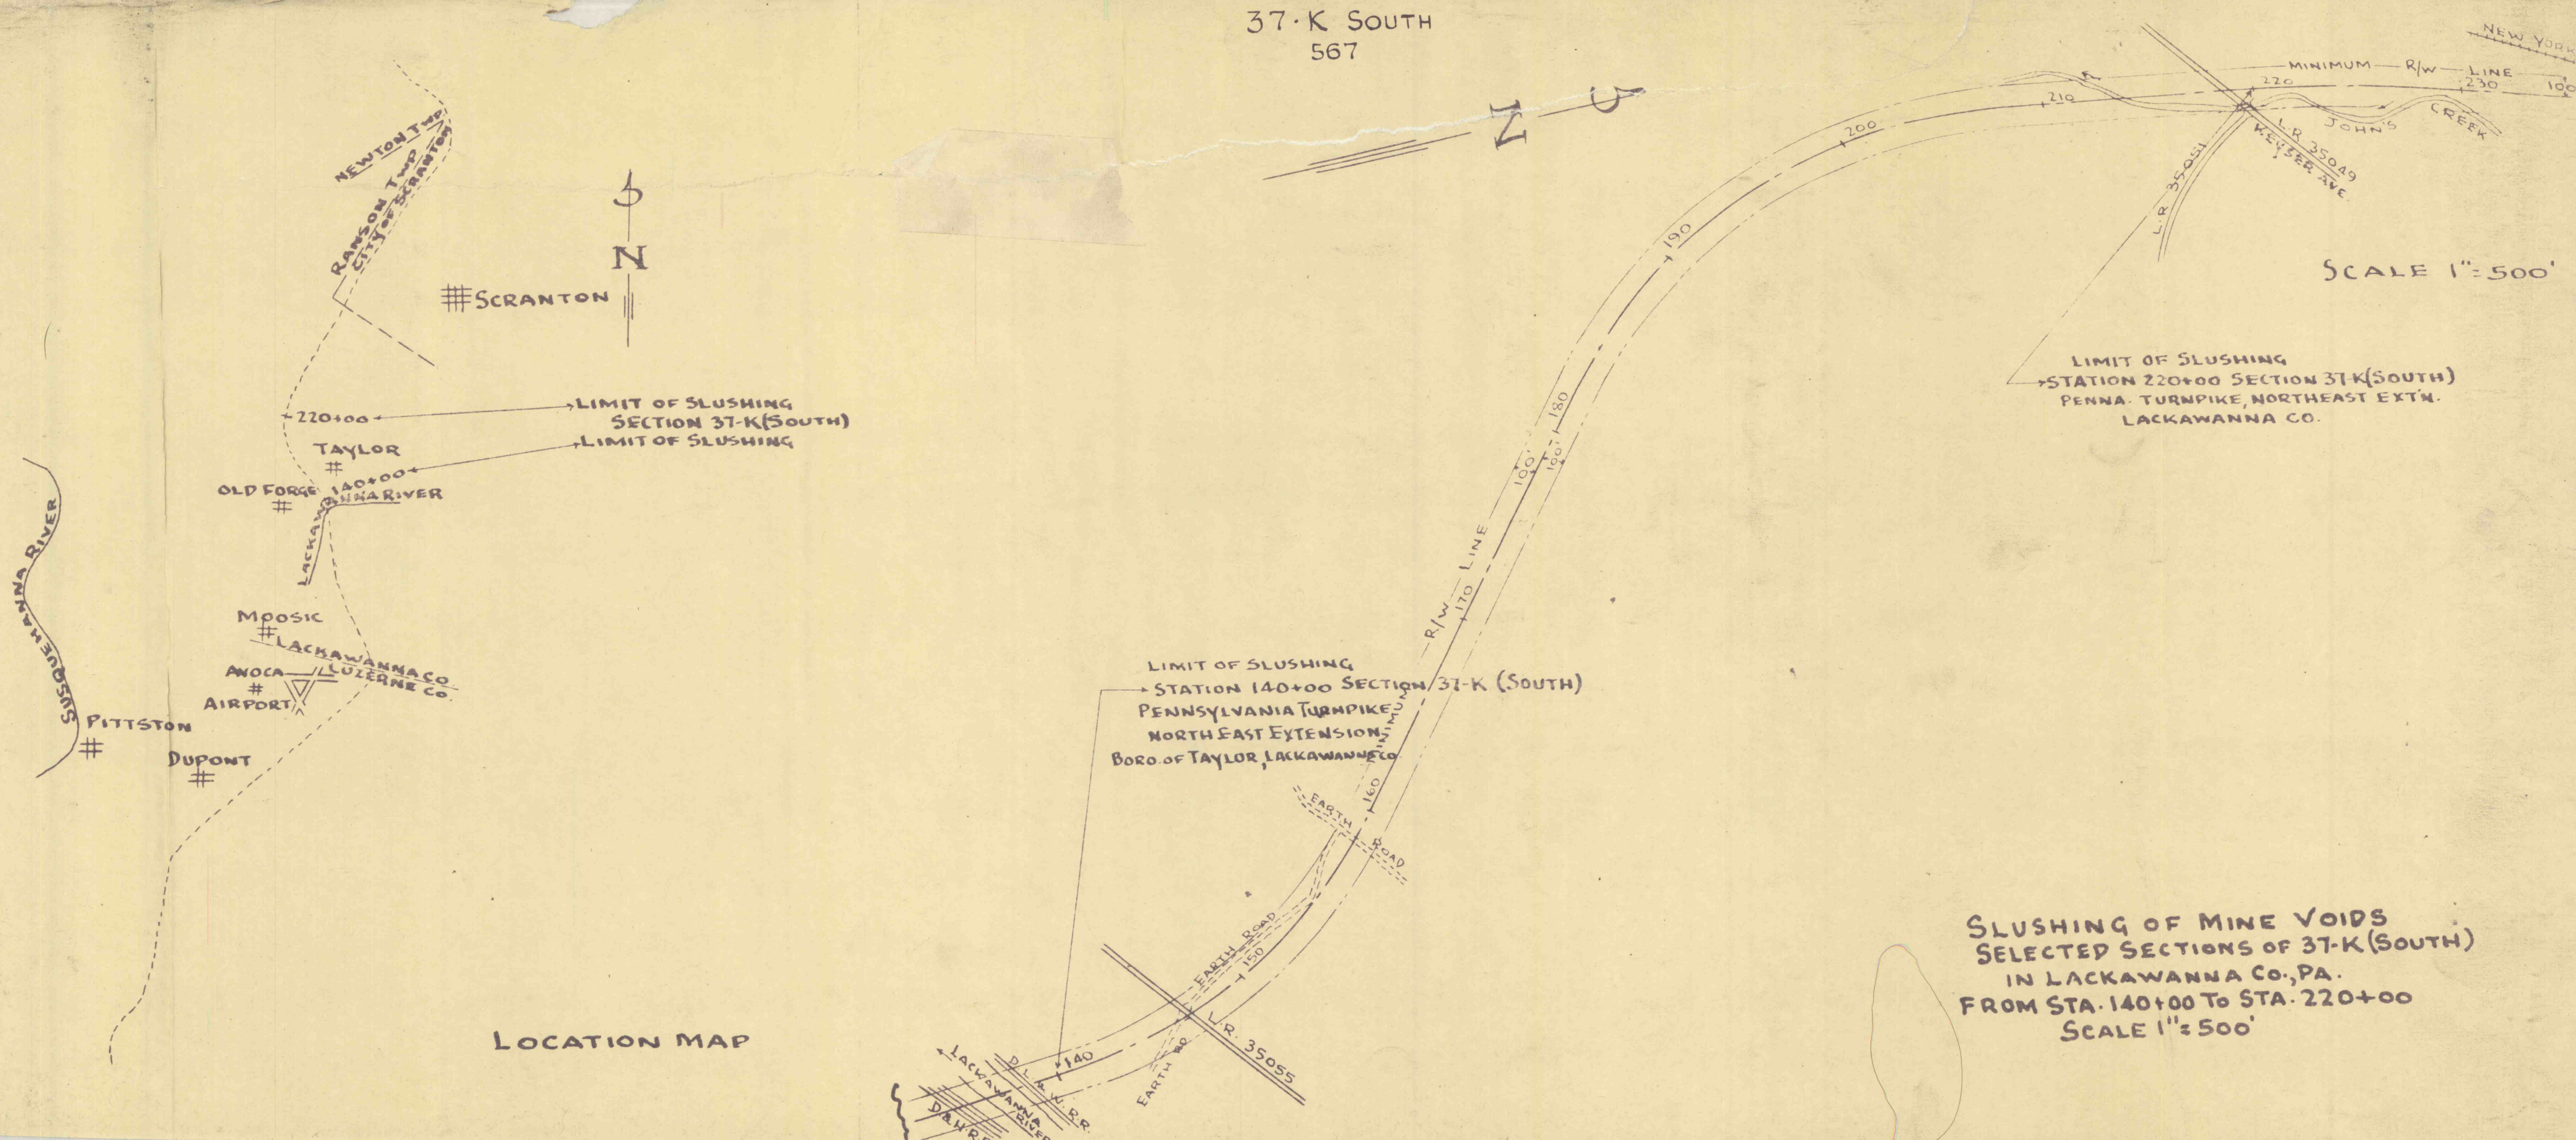

37-K South
567

LOCATION MAP

SLUSHING OF MINE VOIDS
SELECTED SECTIONS OF 37-K (SOUTH)
IN LACKAWANNA CO., PA.
FROM STA. 140+00 TO STA. 220+00
SCALE 1" = 500'