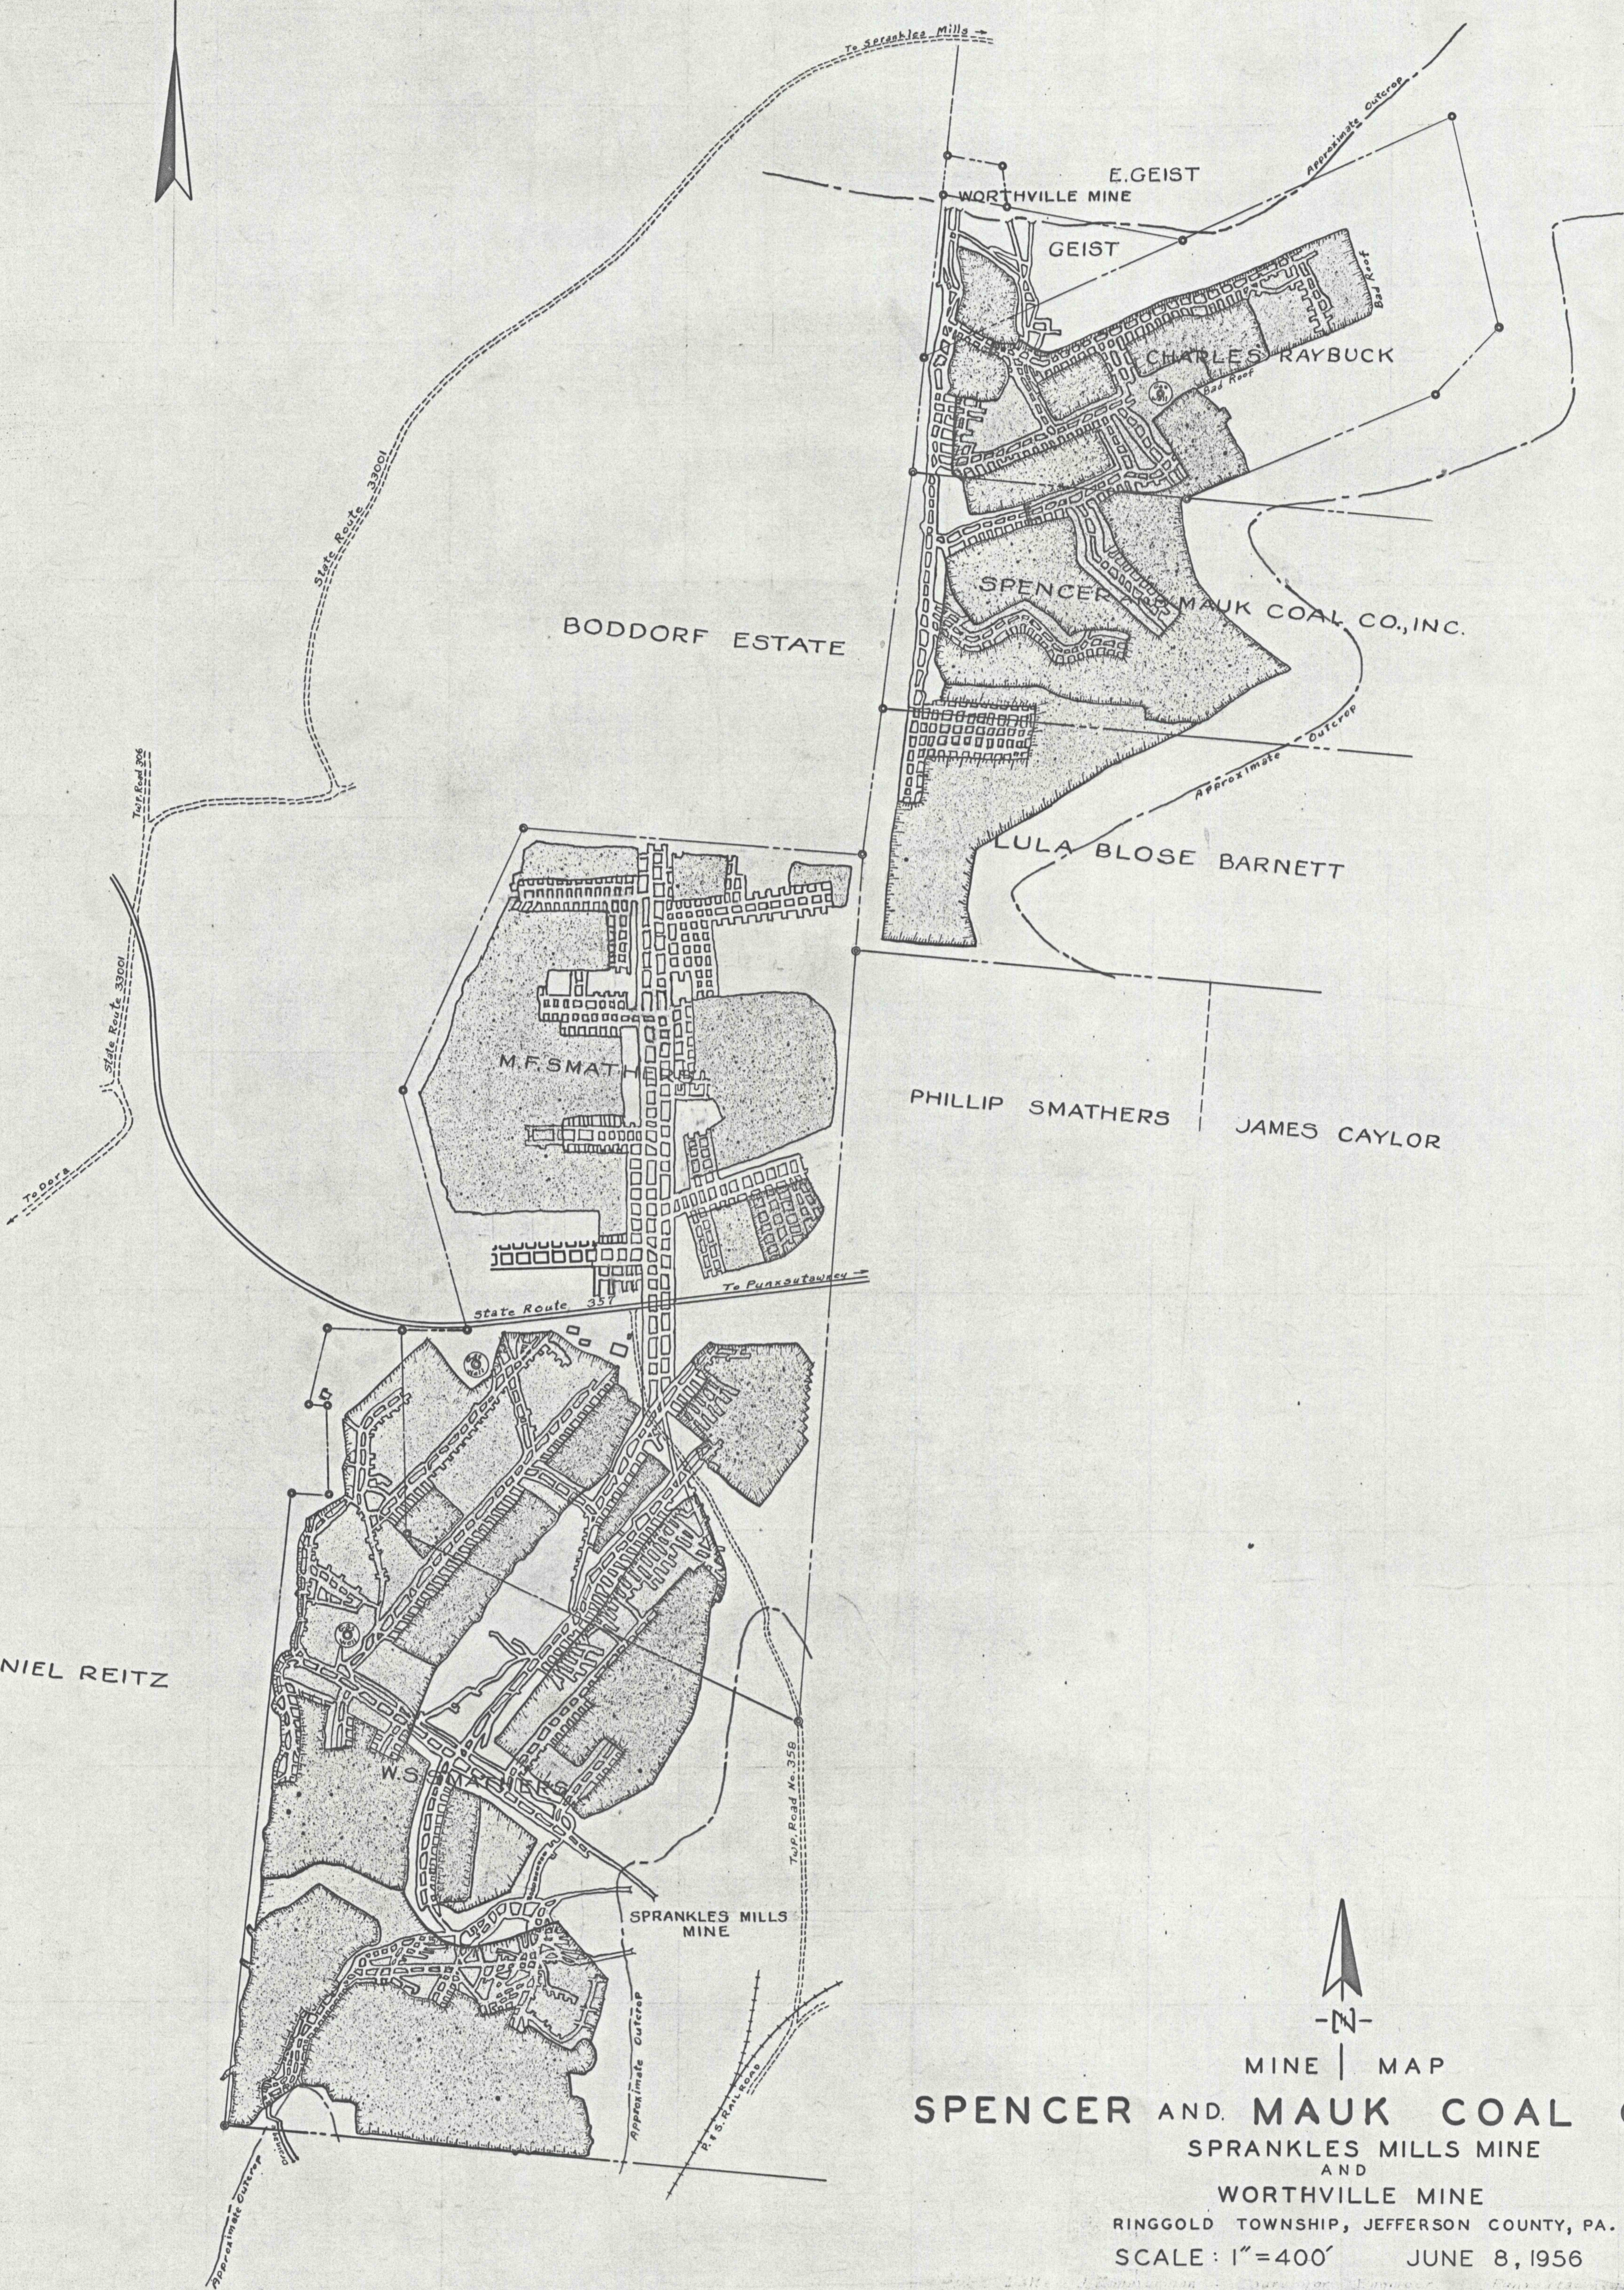

MINE MAP

# WORTHVILLE COAL CO., INC.

WORTHVILLE MINE

RINGGOLD TOWNSHIP, JEFFERSON COUNTY, PA.

SCALE 1"=400' JUNE 8, 1956

WALTER J. ZIMMERMAN SURVEYOR & ENGINEER PUNXSUTAWNEY, PA.

MINE MAP

# SPENCER AND MAUK COAL CO., INC.

SPRANKLES MILLS MINE

AND WORTHVILLE MINE

RINGGOLD TOWNSHIP, JEFFERSON COUNTY, PA.

SCALE: 1"=400' JUNE 8, 1956