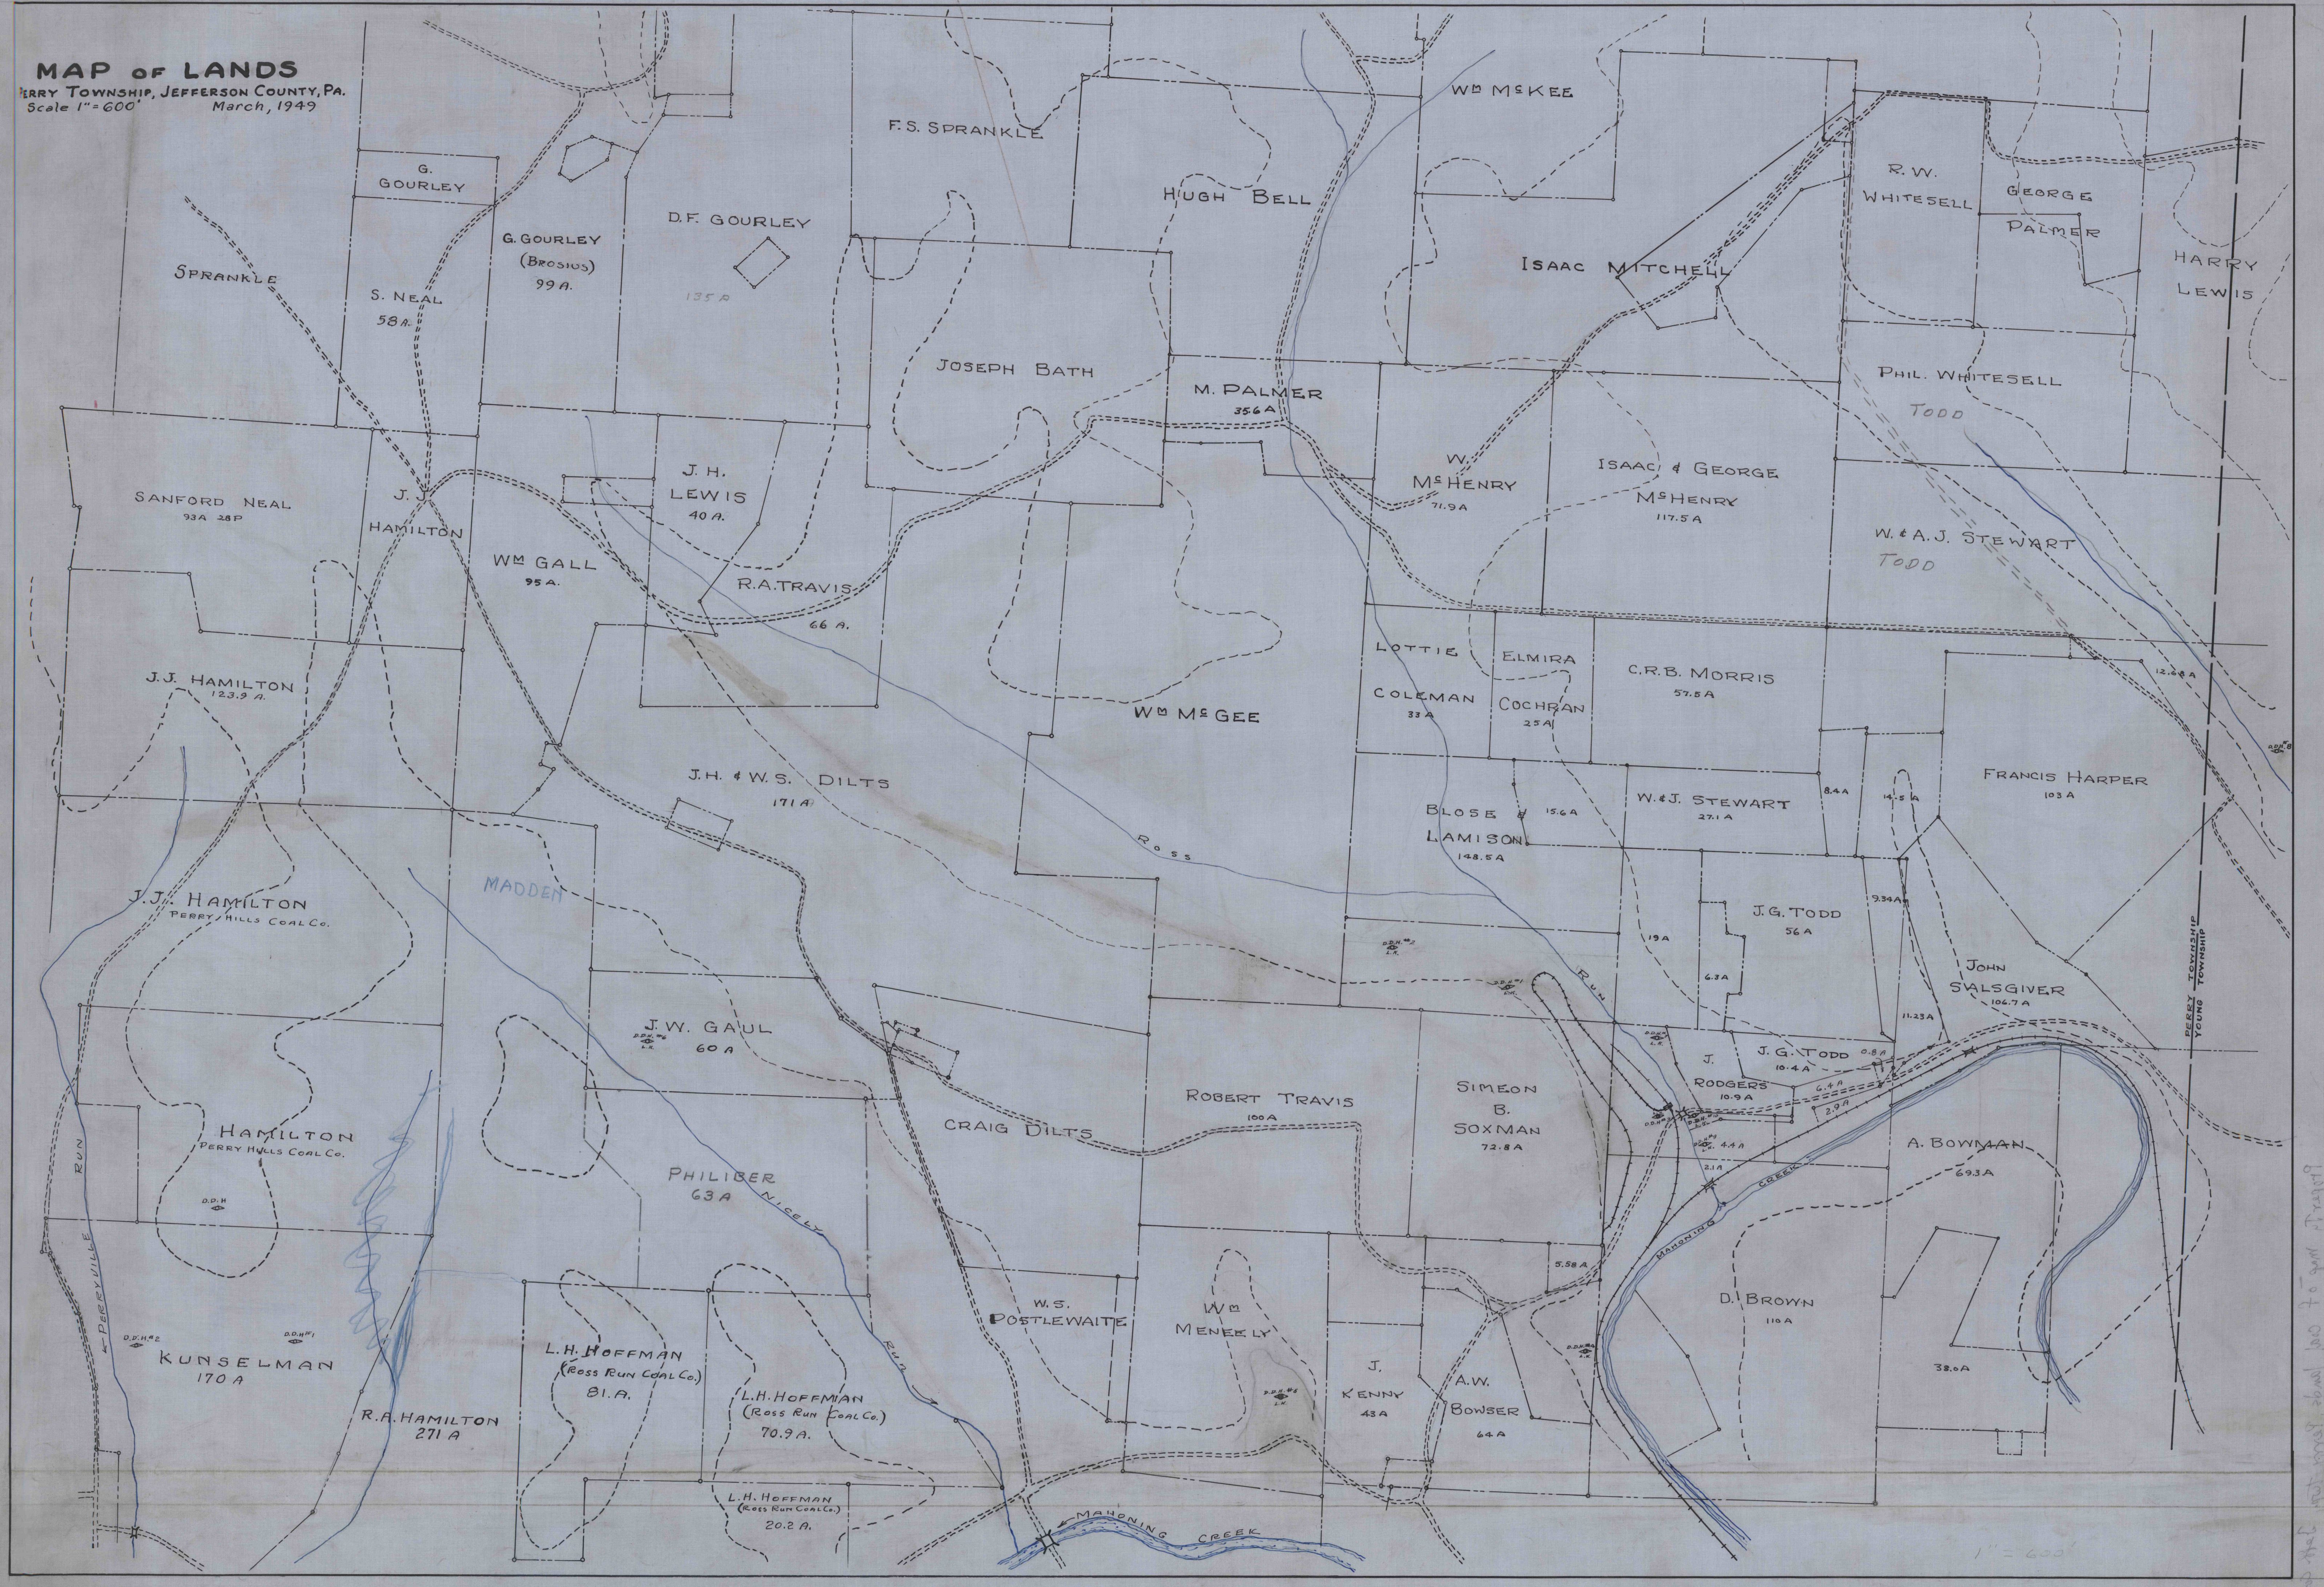

**MAP OF LANDS**  
PERRY TOWNSHIP, JEFFERSON COUNTY, PA.  
Scale 1" = 600'  
March, 1949

18-7-82

1" = 600'