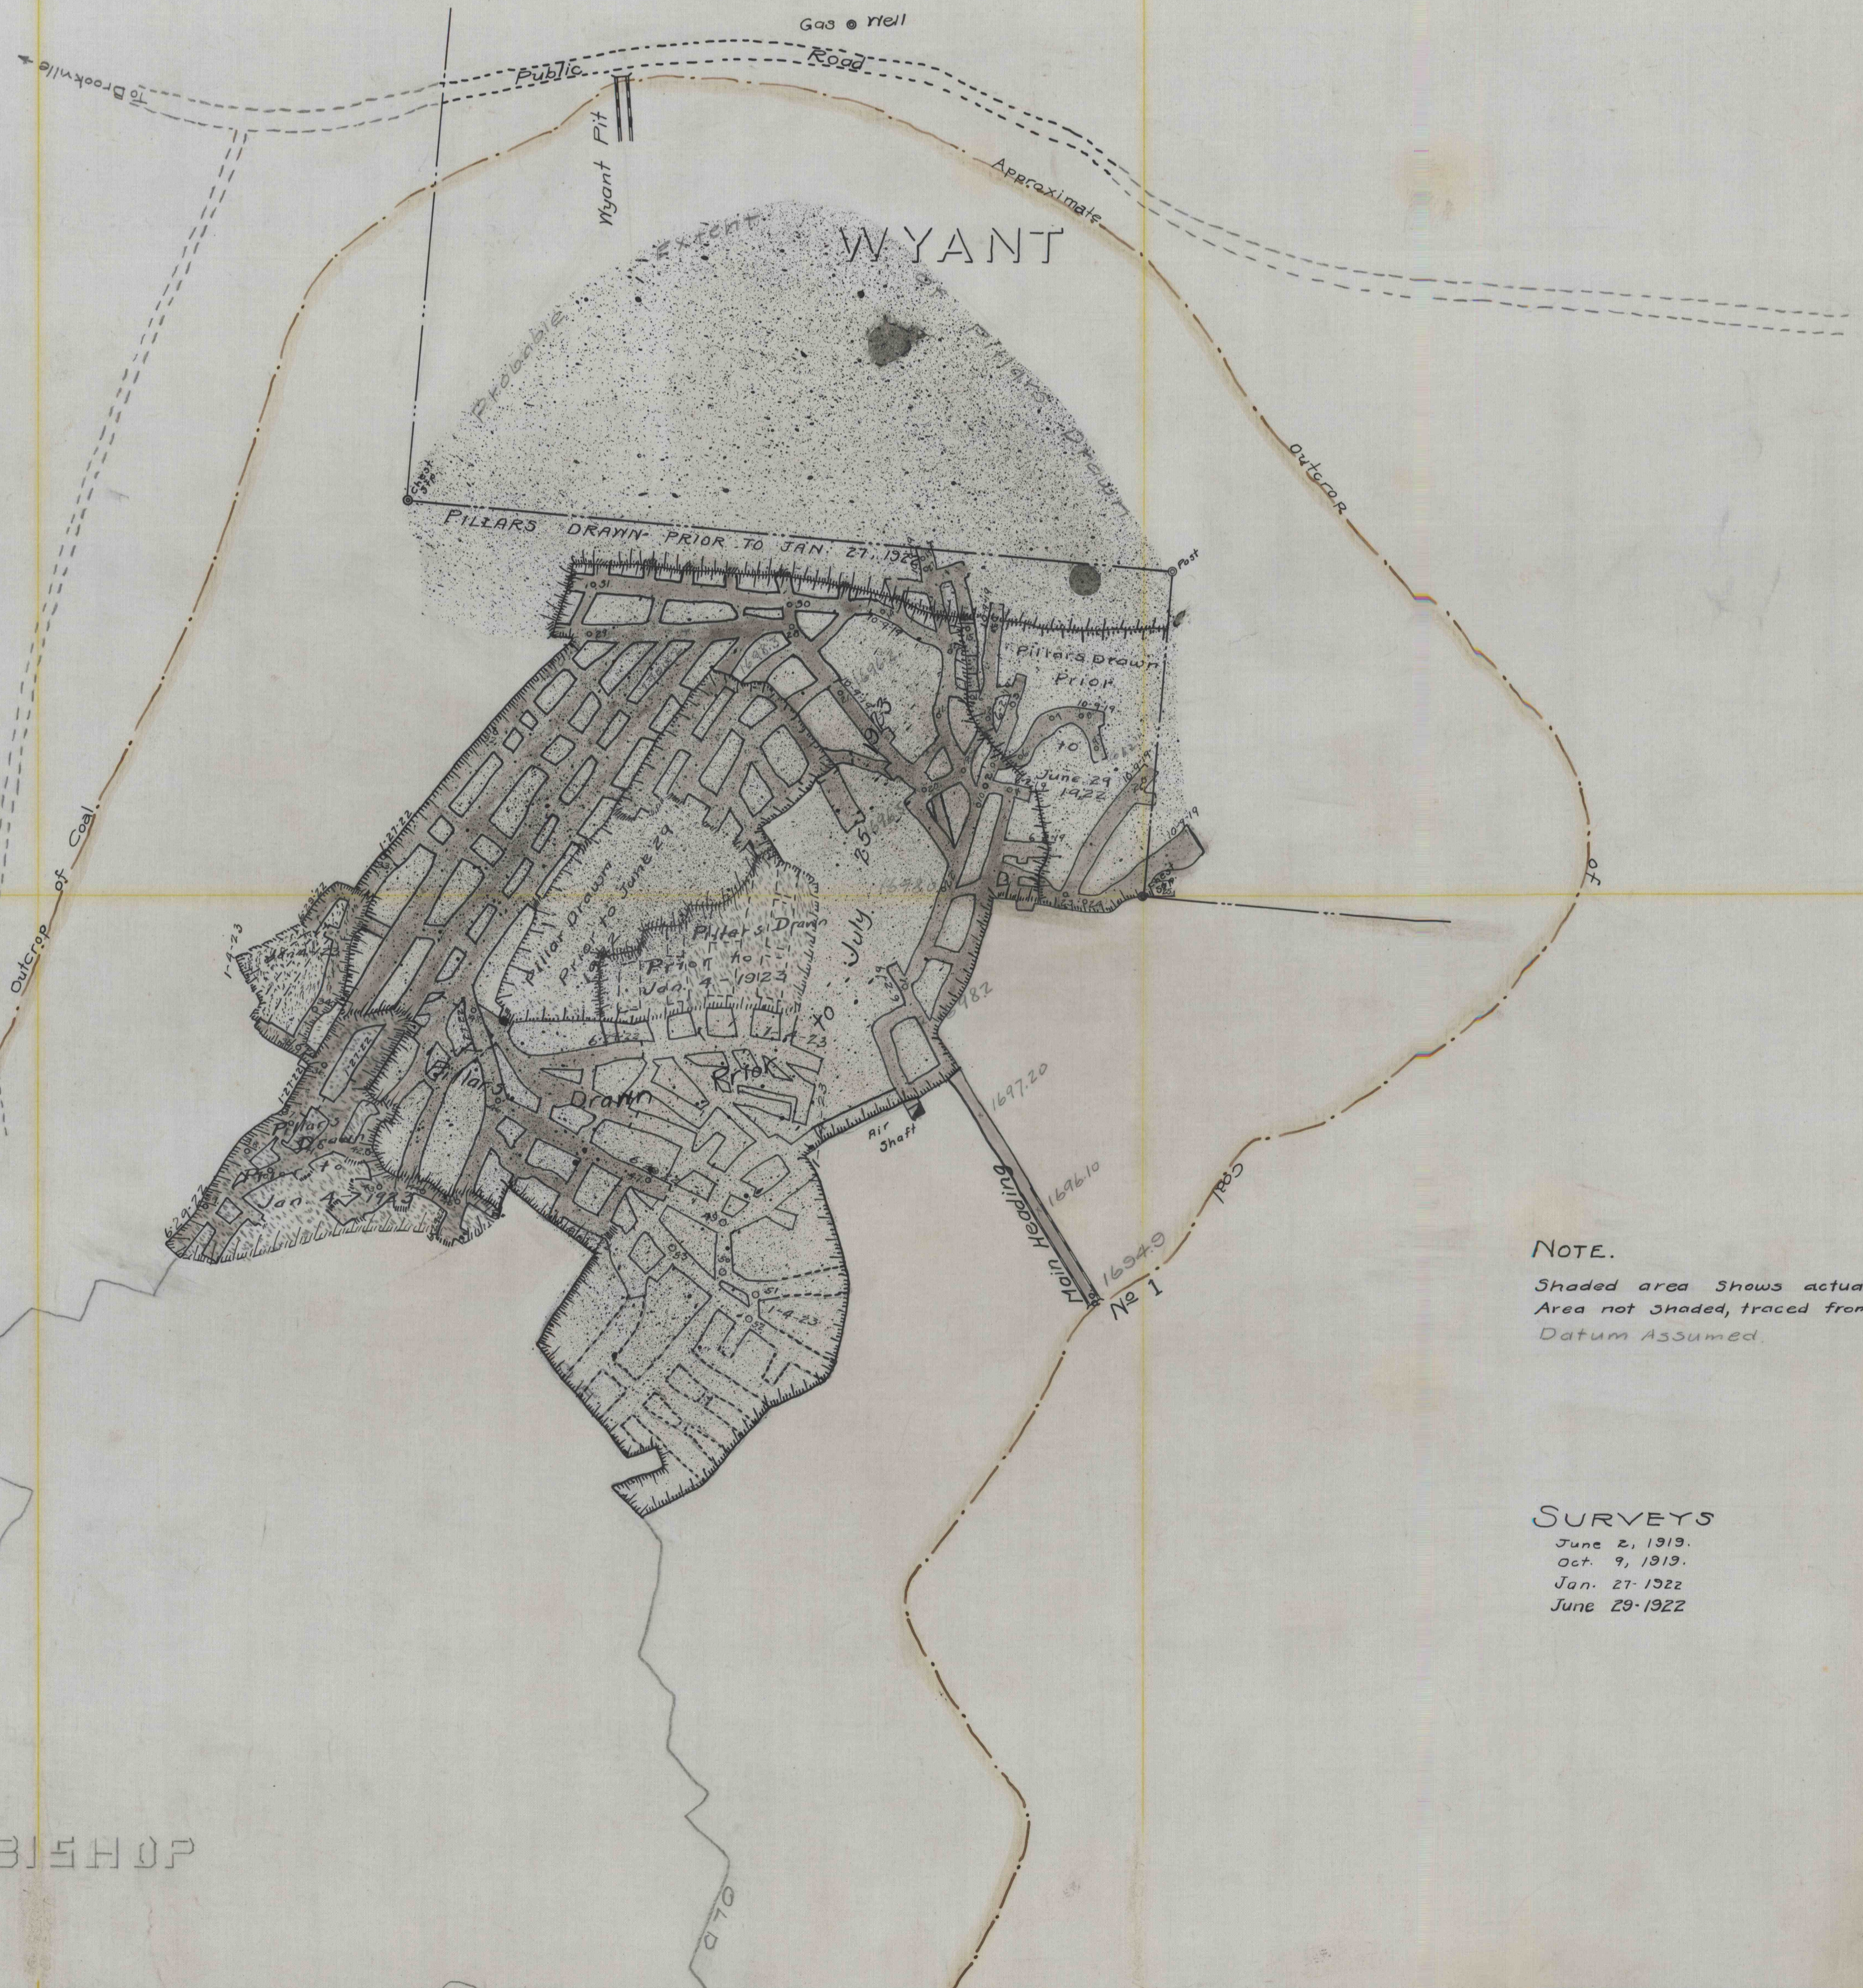

2000.0 North

1000.0 North

0.0 North

BISHOP

WYANT

SWAN COAL CO.
situated near
Knexdale, Knex Twp., Jeff. Co., Pa.

Scale 1"=100'

H.M. Konarr Eng'r.
Punxsutanney Pa.

EXTENT

MARY & MARIE BISHOP

NOTE.
Shaded area shows actual surveys
Area not shaded, traced from other maps.
Datum Assumed.

SURVEYS
June 2, 1919.
Oct. 9, 1919.
Jan. 27, 1922
June 29, 1922

Z-B-9
Sheet 1