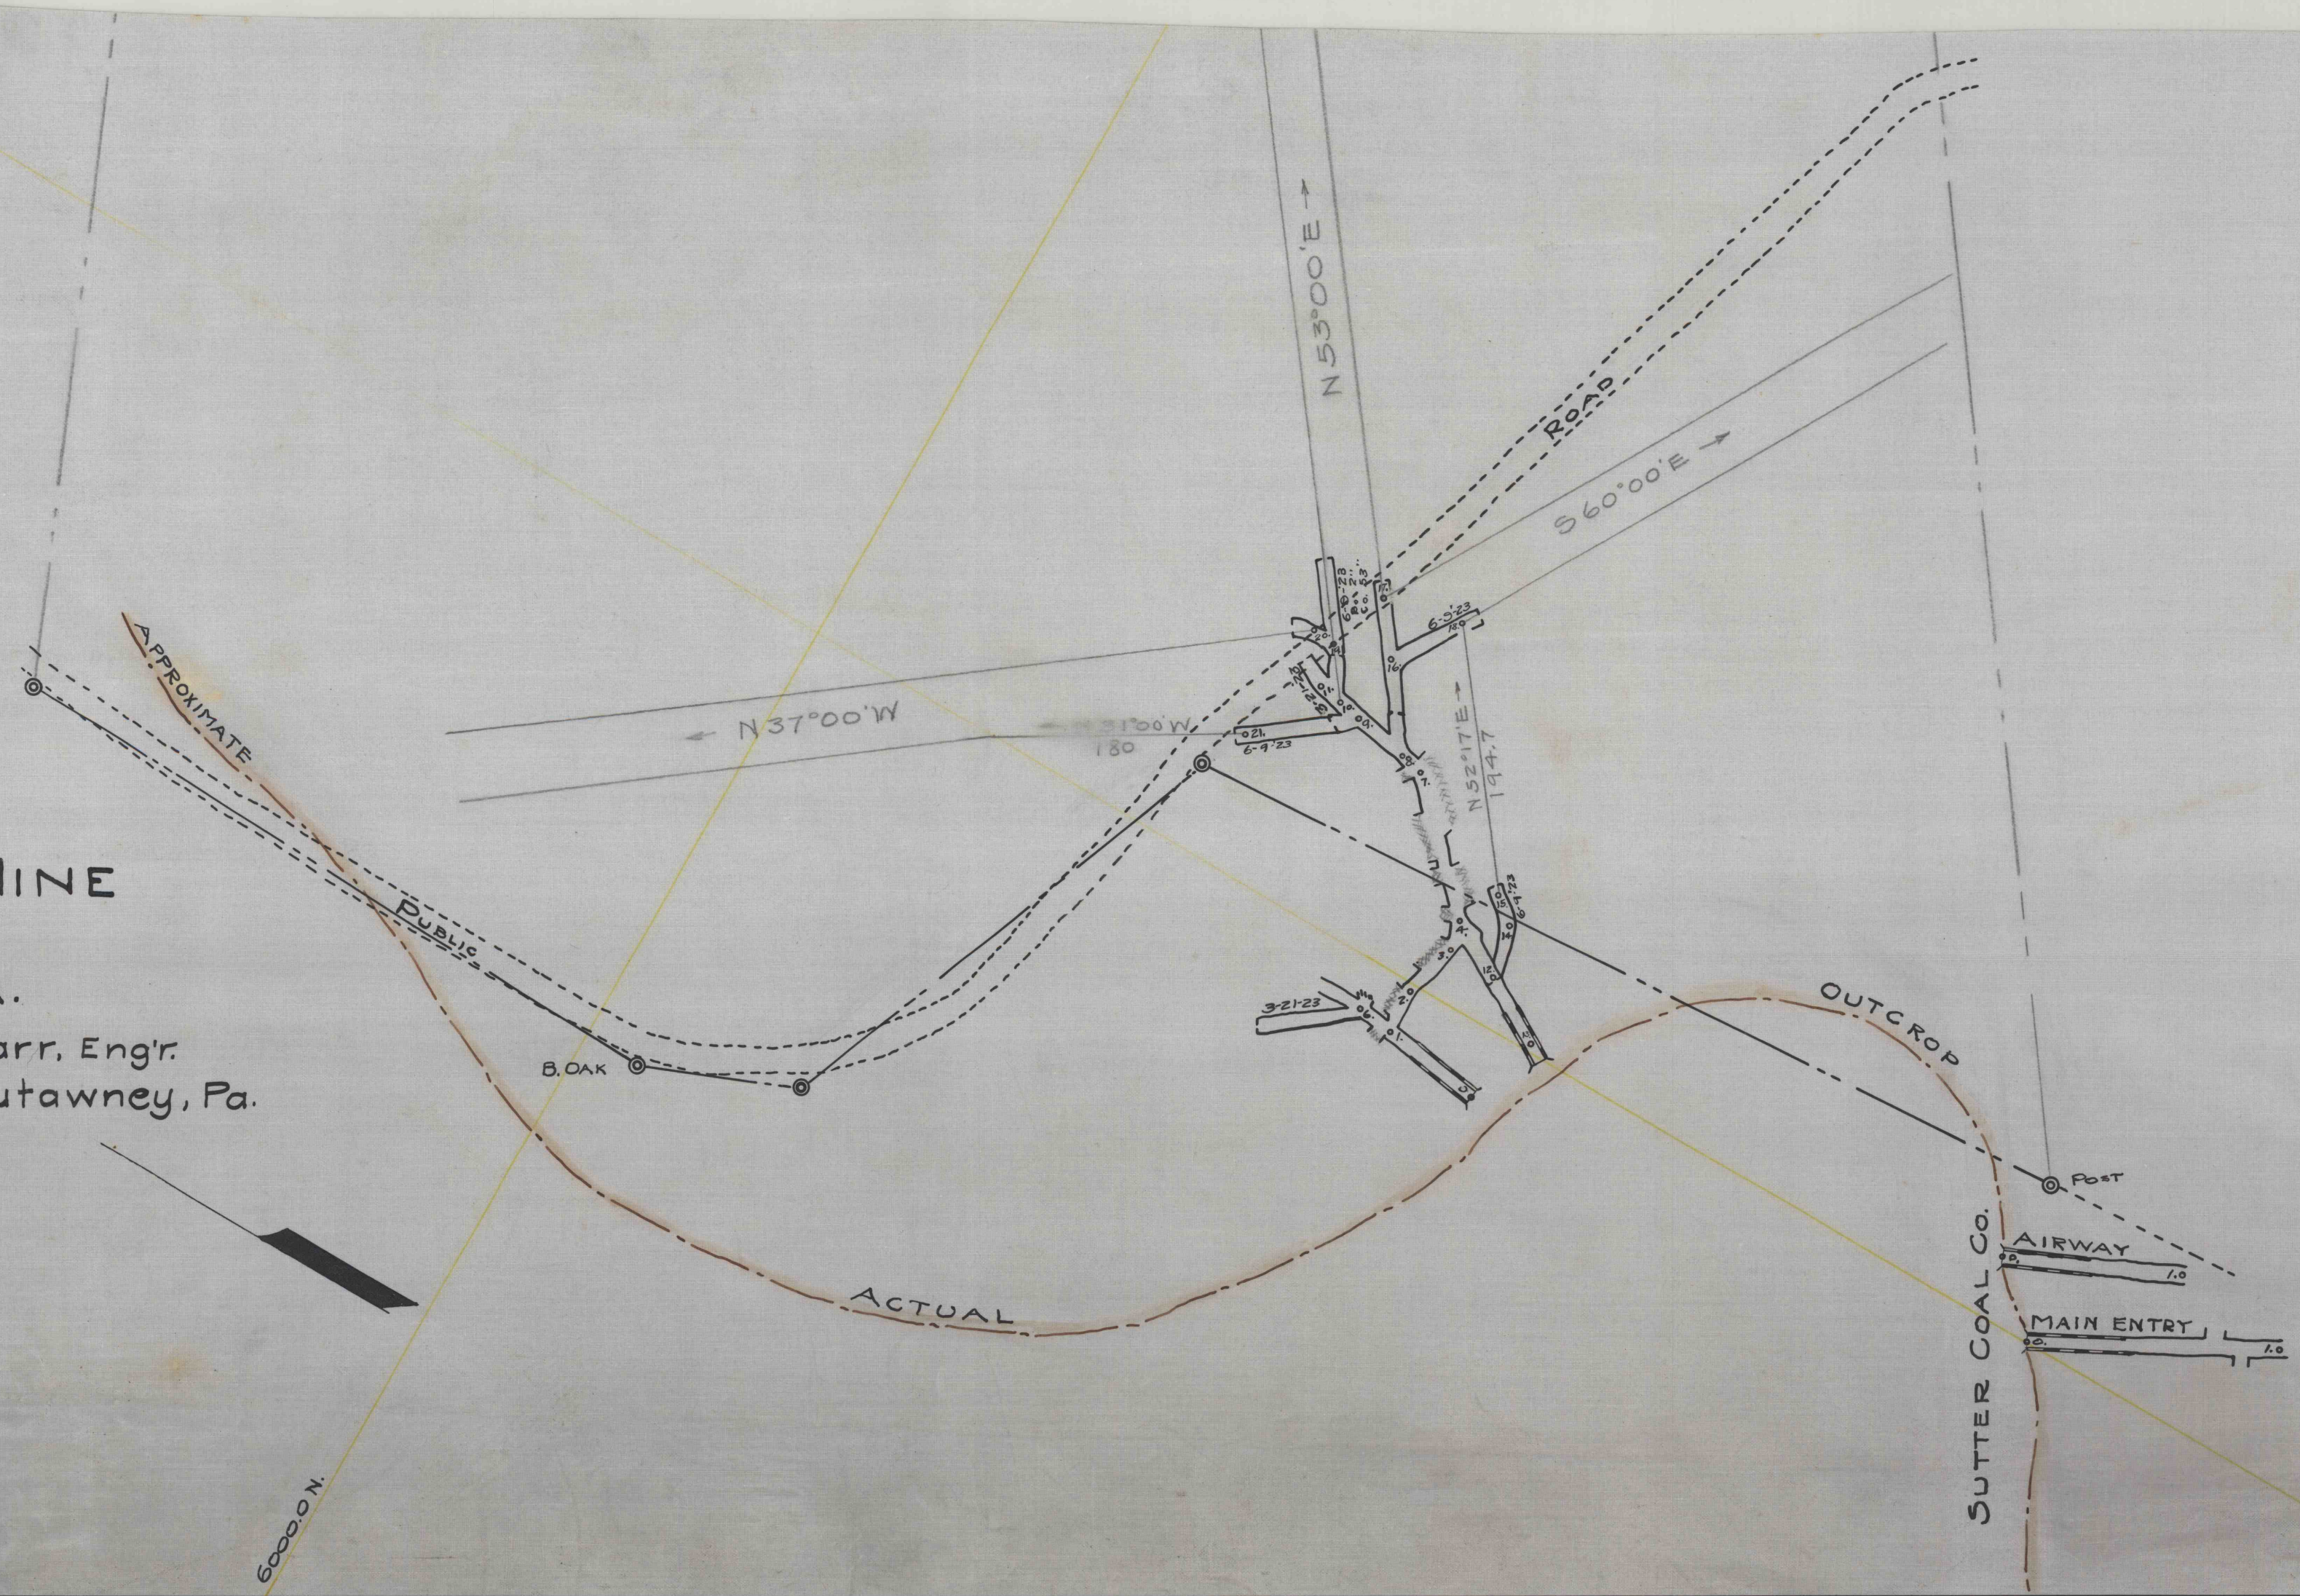

DEPP & COOK MINE
SITUATE NEAR
HAMILTON, PA.

Scale 1"=100'
Mar. 1923.

H.M. Kanarr, Eng'r.
Punxsutawney, Pa.

2-B-5
185-51