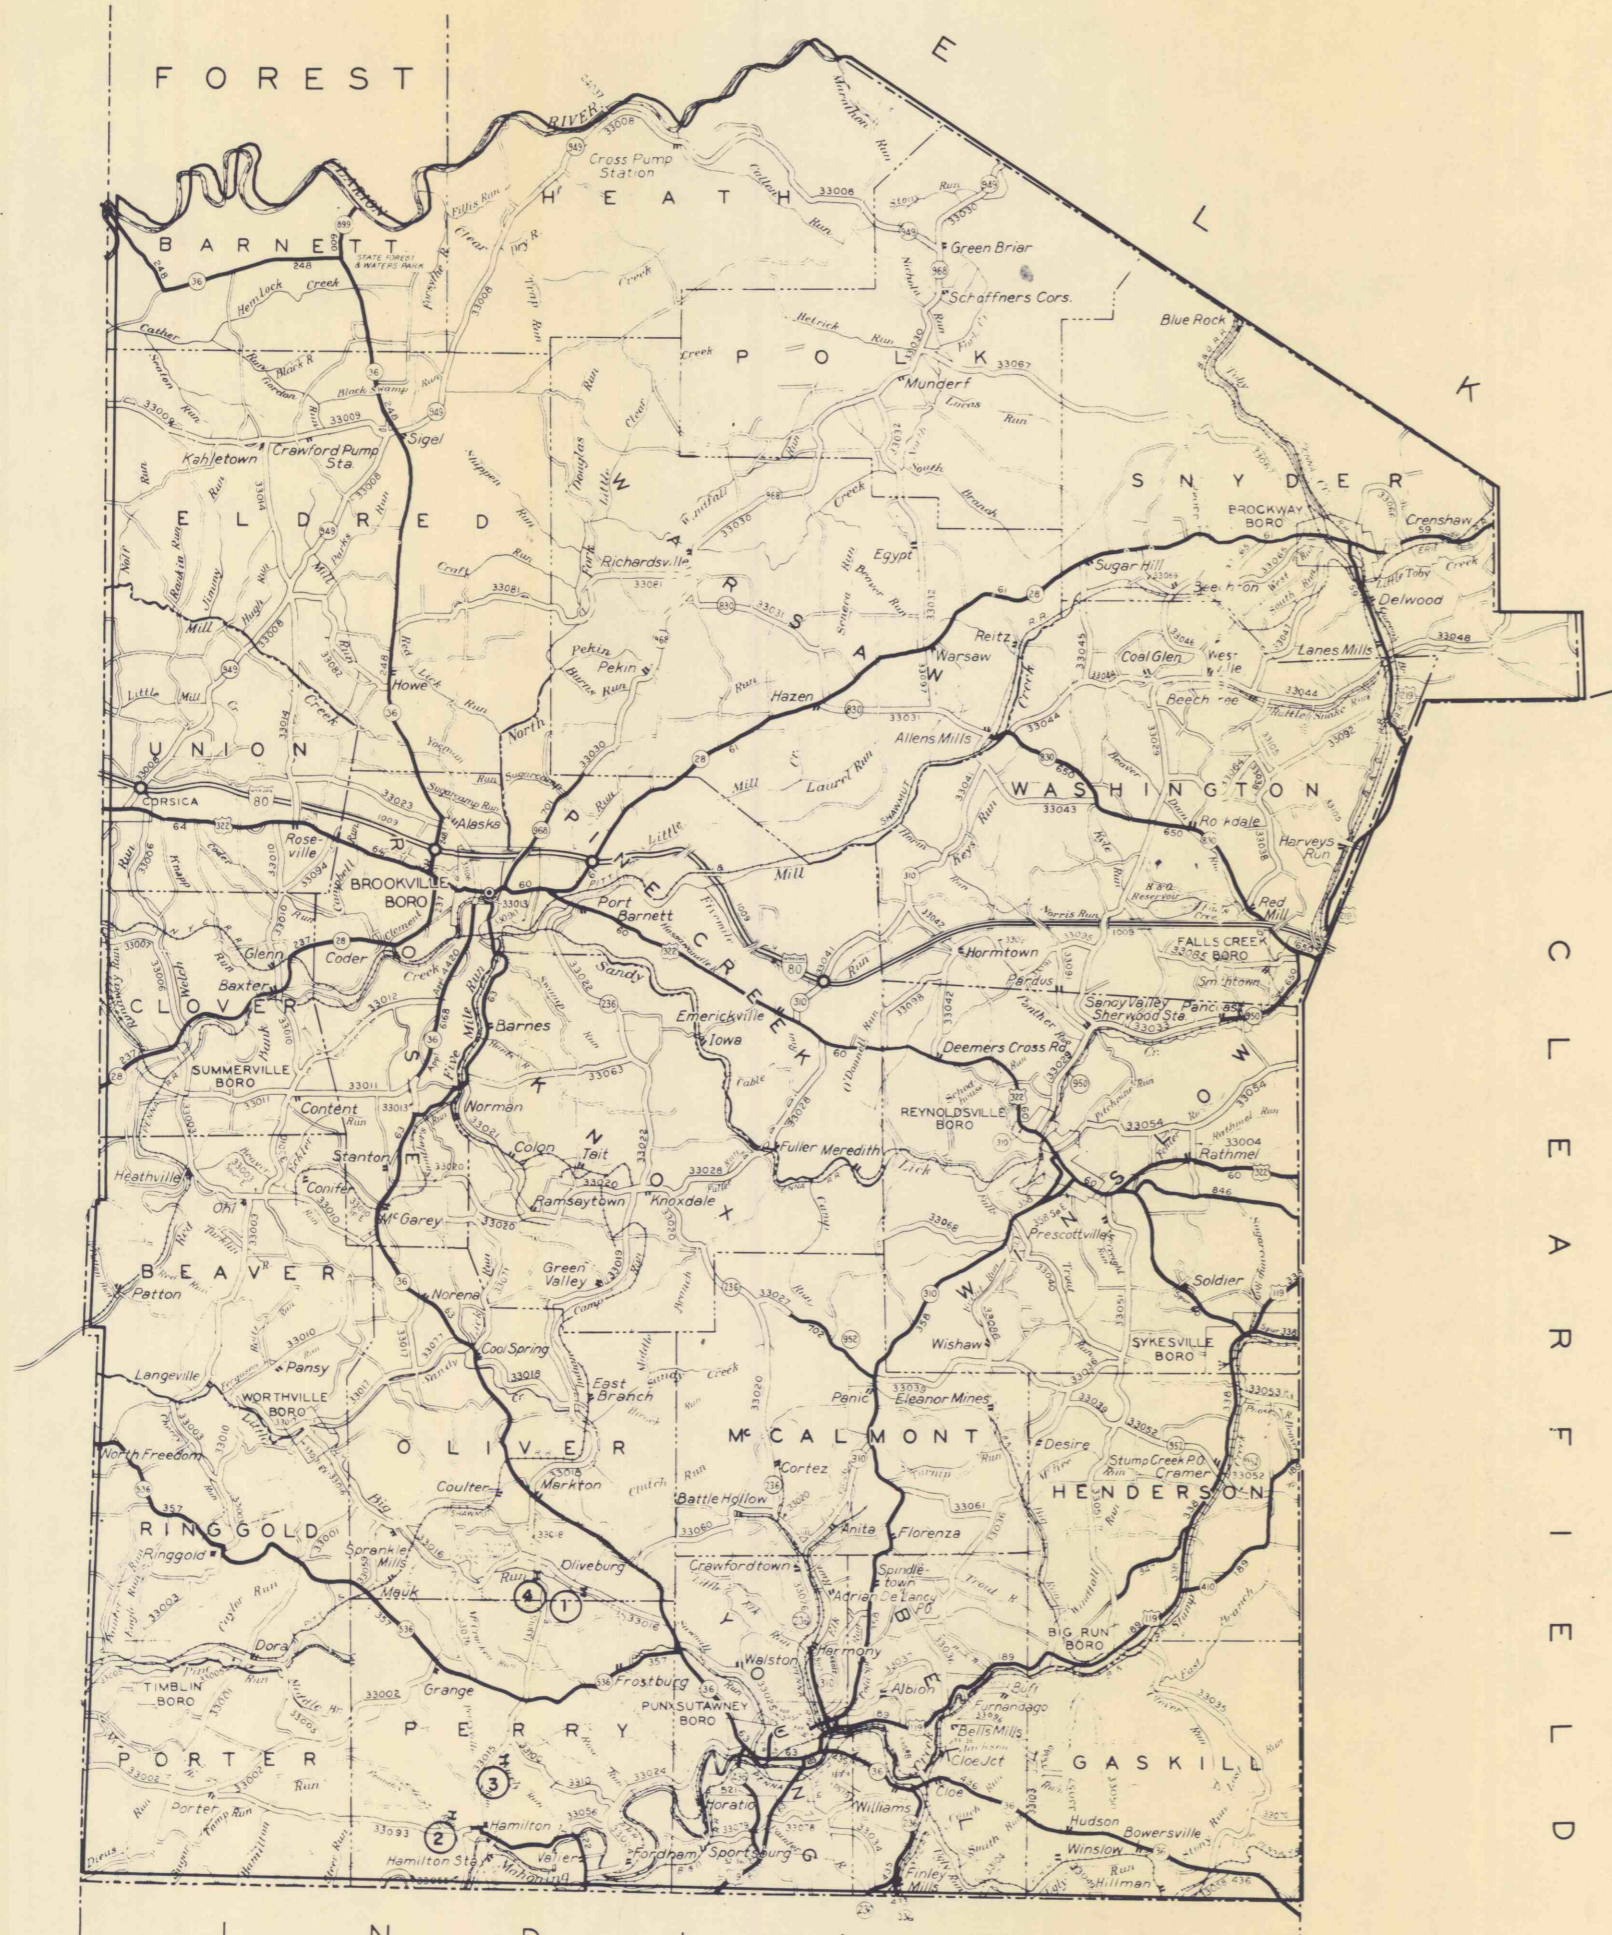

MAP OF JEFFERSON COUNTY

SCALE 0 1 2 3 MILES

N O R I O N A L A R M S T R O N G

NO.	PRODUCER	SOURCE NAME	ROCK TYPE	FORMATION (GEOL. SYMBOL)	PDT TYPE			STATUS	FINE AGG.
					A	B	C		
1		FROSTBURG	LIMESTONE	IPa				INACTIVE	
2	DOPP BROS.	HAMILTON	"	IPa				INACTIVE	
3	COOK	COOK	"	IPa				INACTIVE	
4		OLIVER #2	"	IPv				INACTIVE	
5		CARR	SANDSTONE	IPp				INACTIVE	

C L E A R F I E L D

I N D I A N A