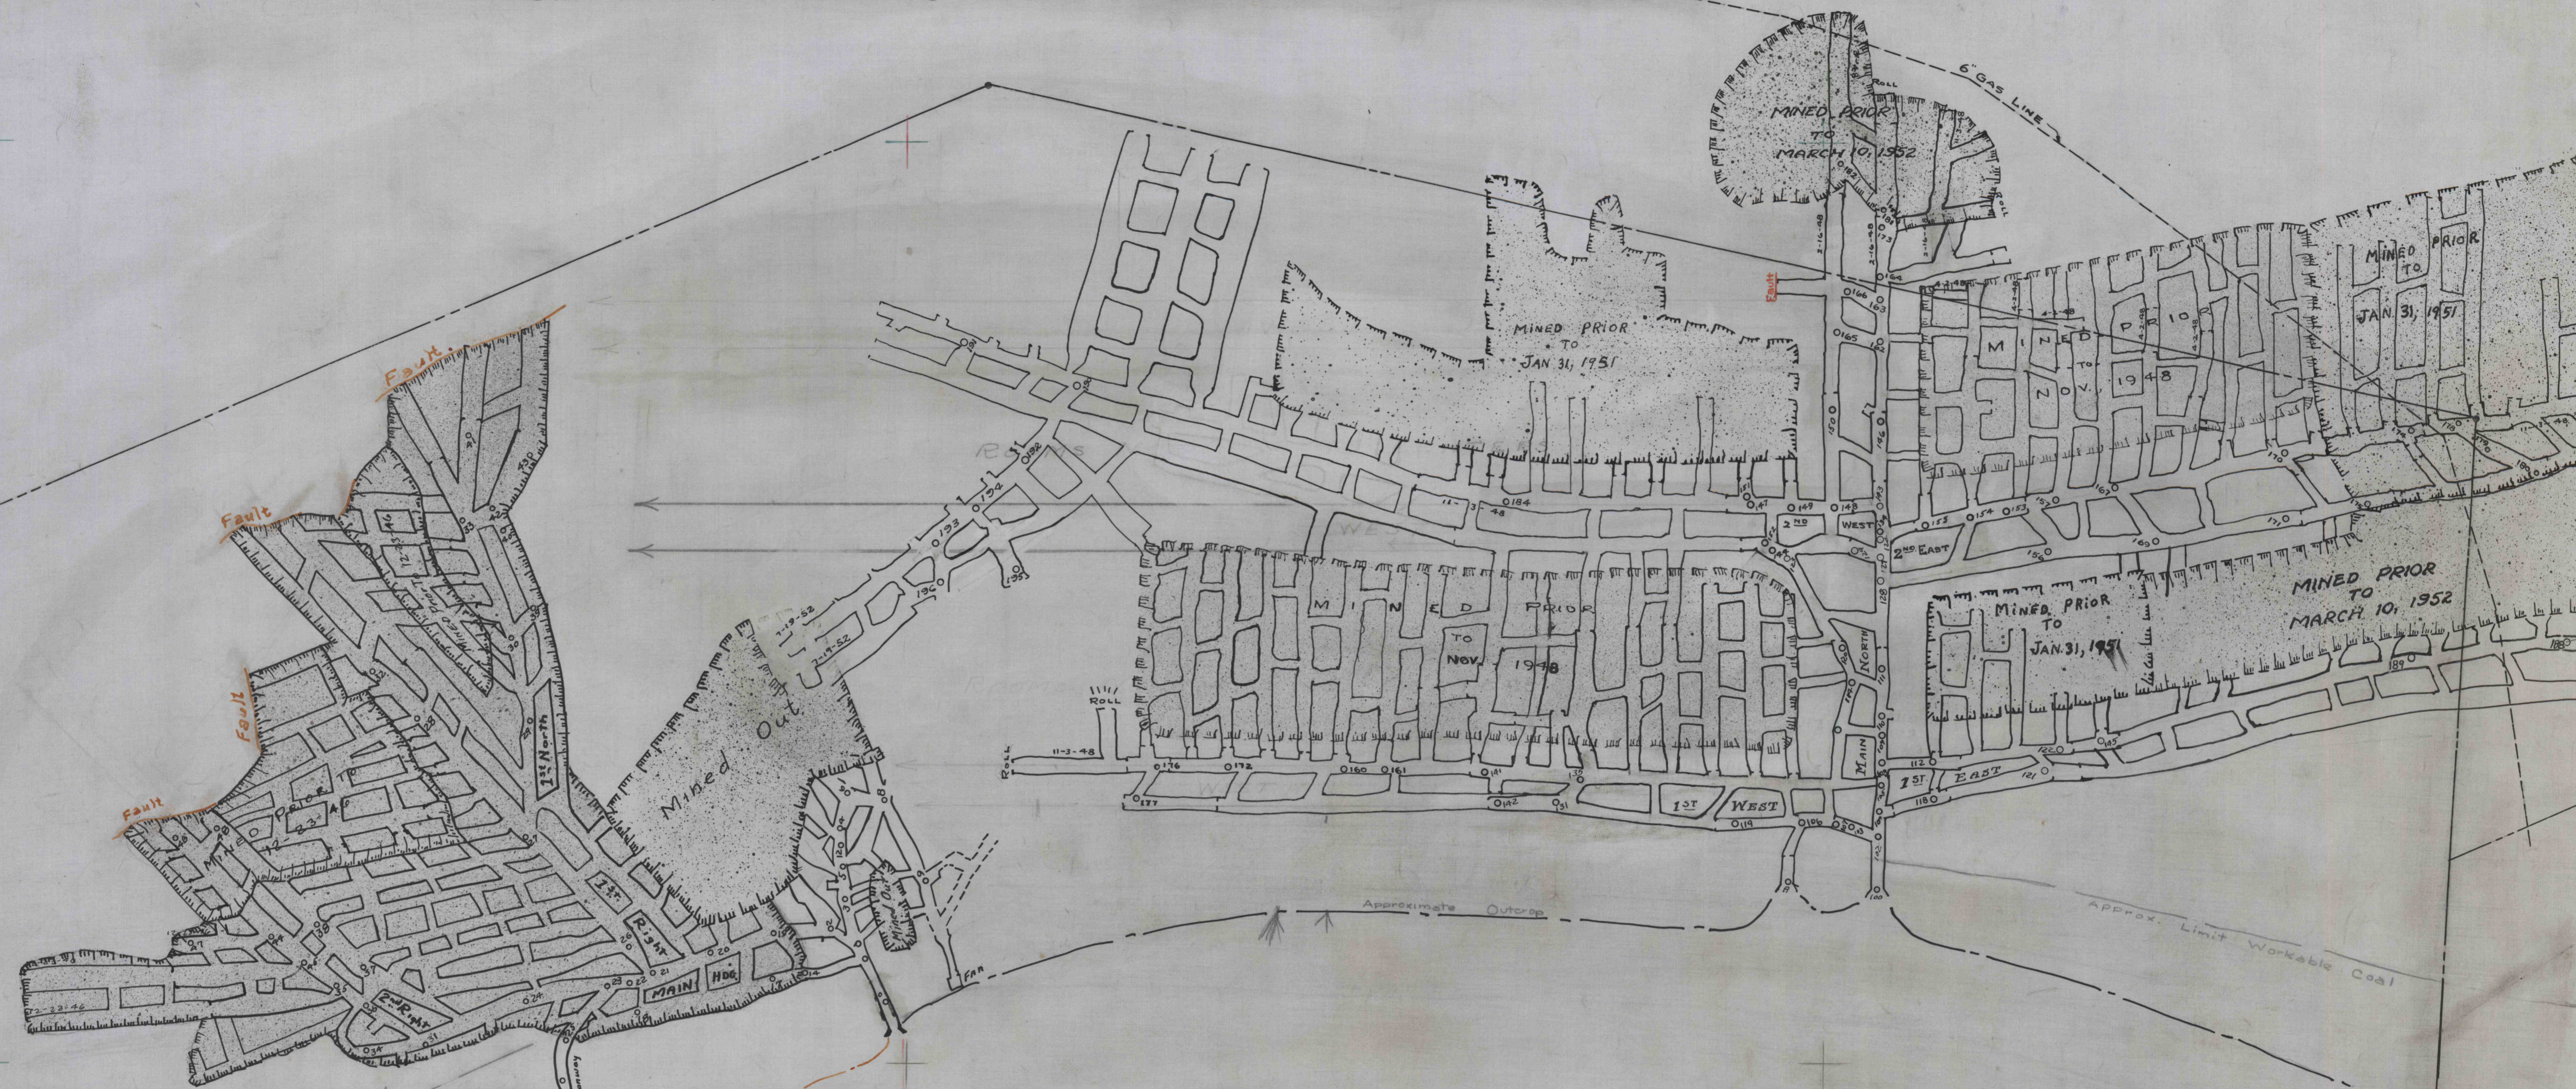

CLARA NIEL AND JAMES NIEL HEIRS

JOHN, JAMES & CLARA NIEL

PUNXSUTAWNEY FUEL CO. INC.

MINE MAP

NEALE MINE

PERRY TOWNSHIP, JEFFERSON COUNTY, PA.

SCALE 1" = 100' | SEPT., 1943

WALTER J. ZIMMERMAN  
SURVEYOR  
PUNXSUTAWNEY, PA.

P1-73C

75°00'

10/11

||||| 21