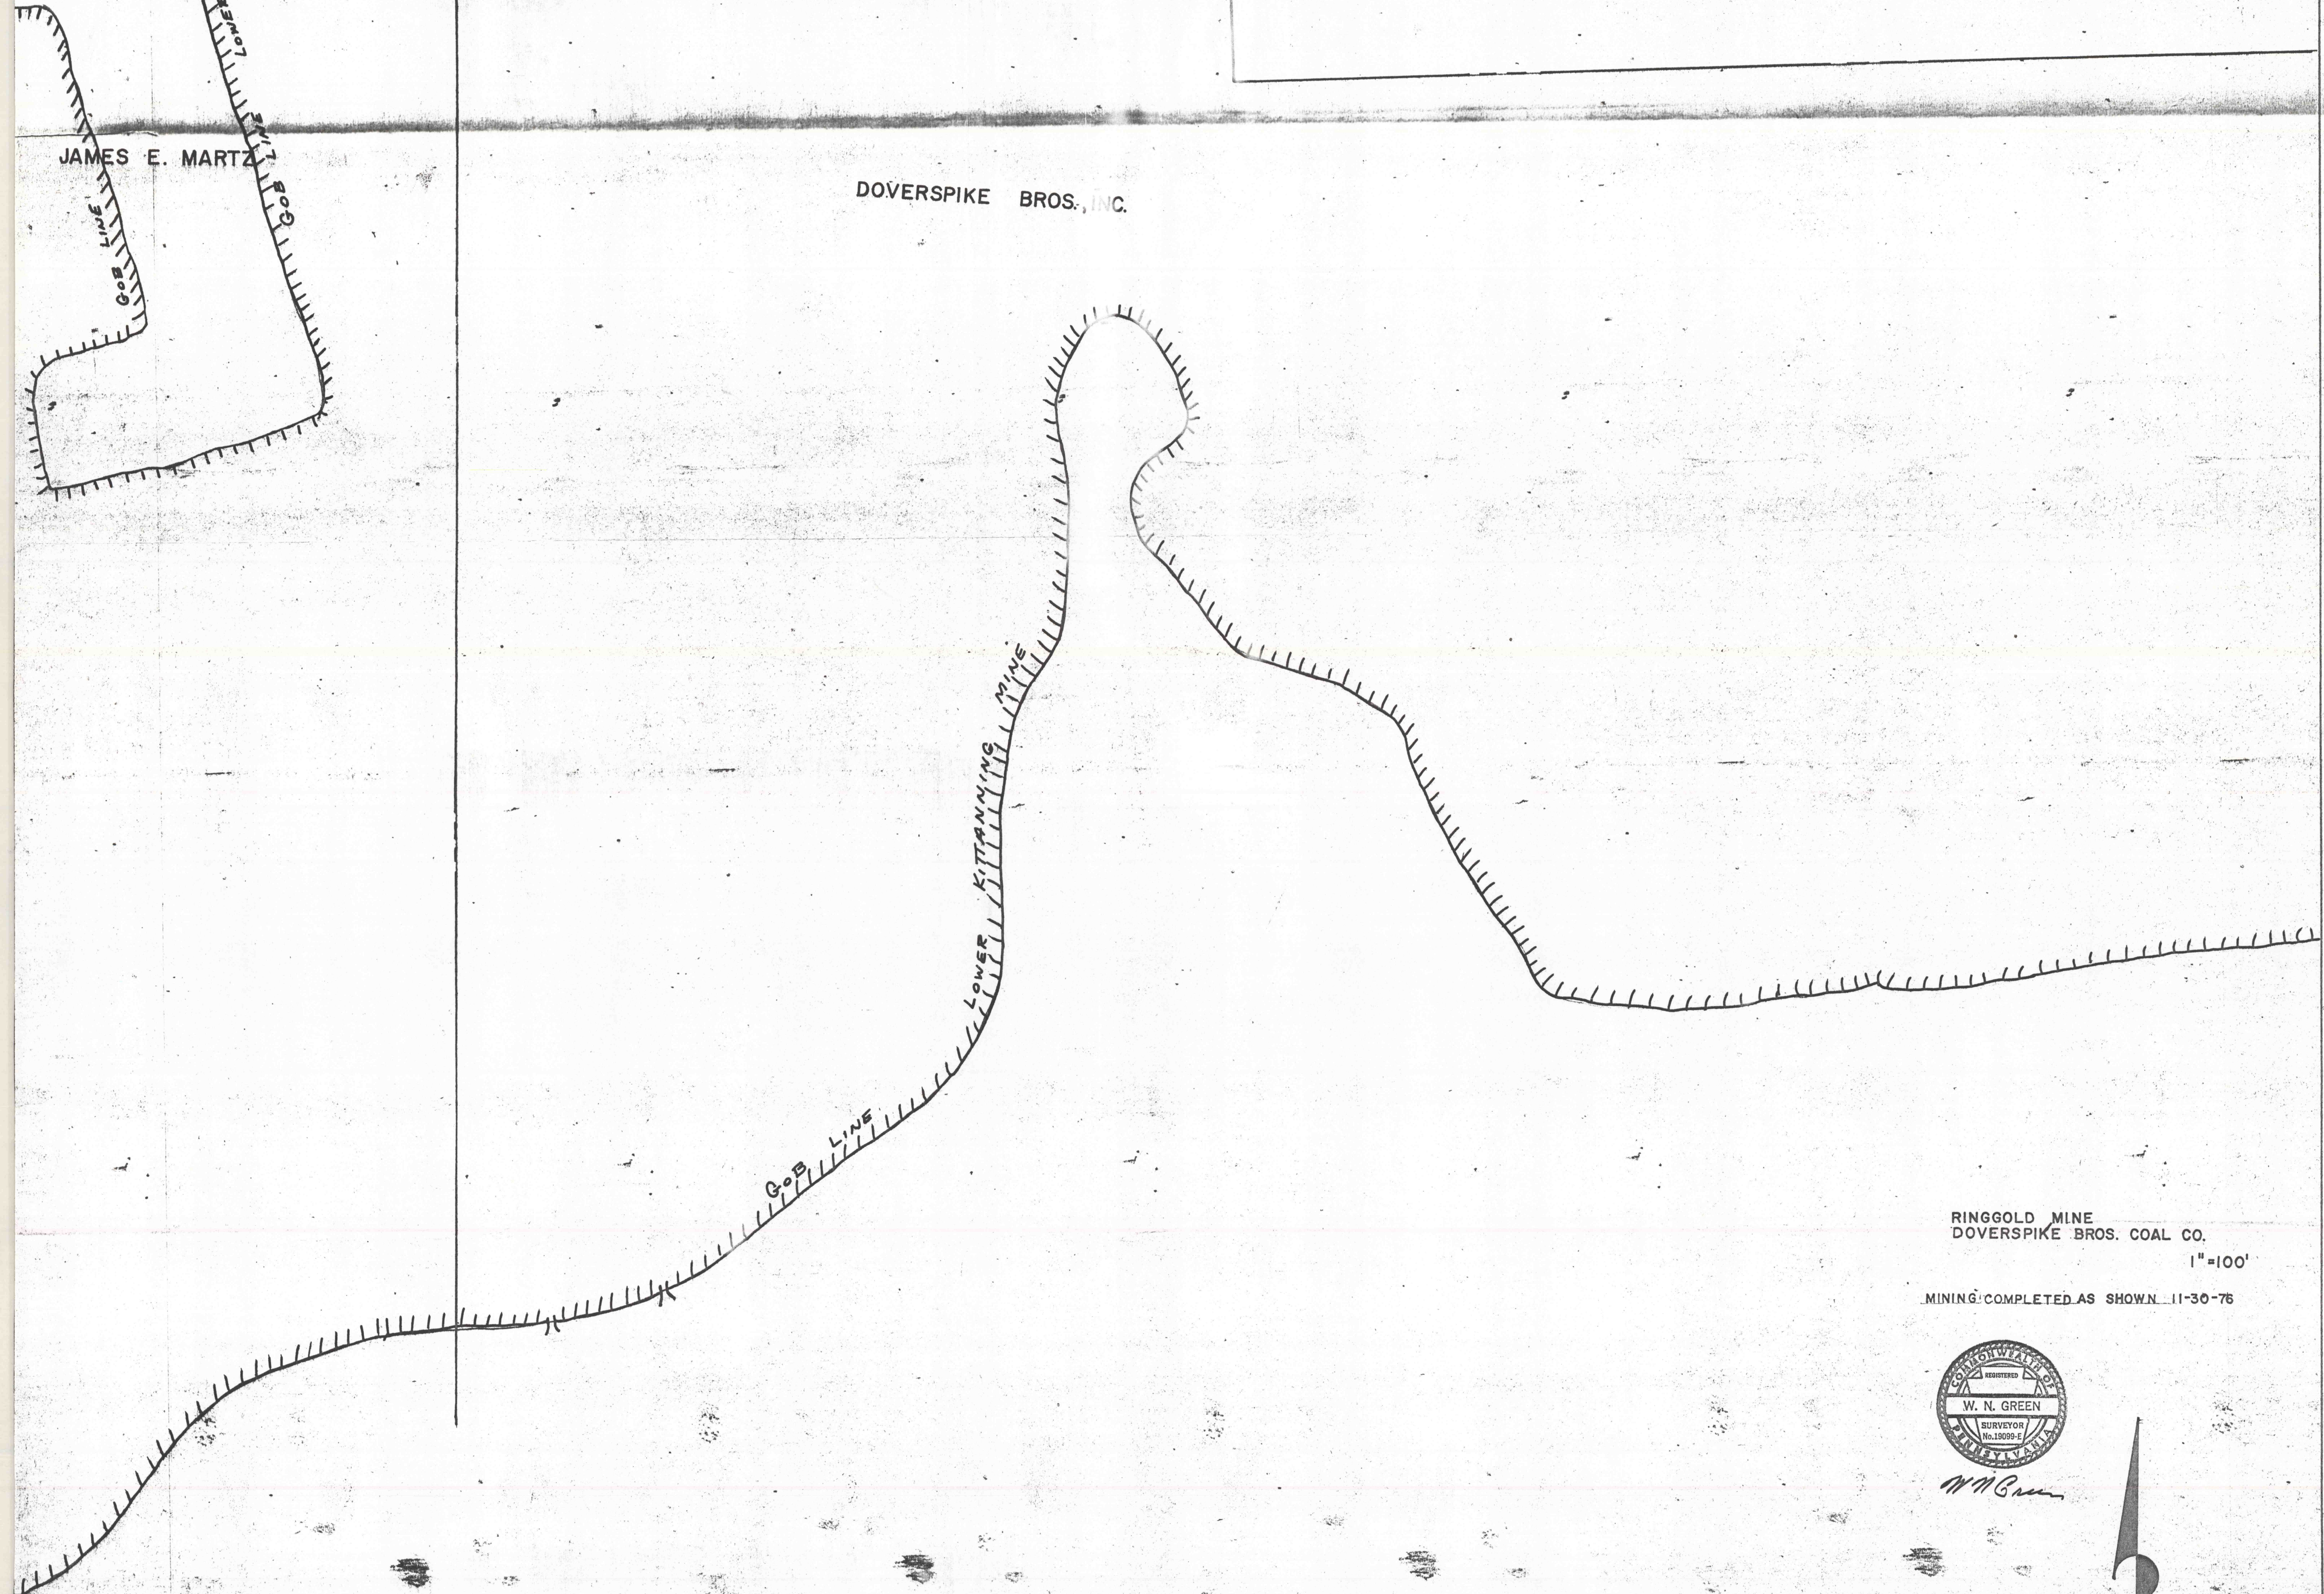

R. R. YOUNG

JAMES E. MARTZ

DOVERSPIKE BROS., INC.

RINGGOLD MINE
DOVERSPIKE BROS. COAL CO.
1"=100'
MINING COMPLETED AS SHOWN 11-30-76

W. N. Green

RECEIVED
DIVISION OF
SUBSIDENCE REGULATION
DEC 1 1976
HARRISBURG
PENNSYLVANIA