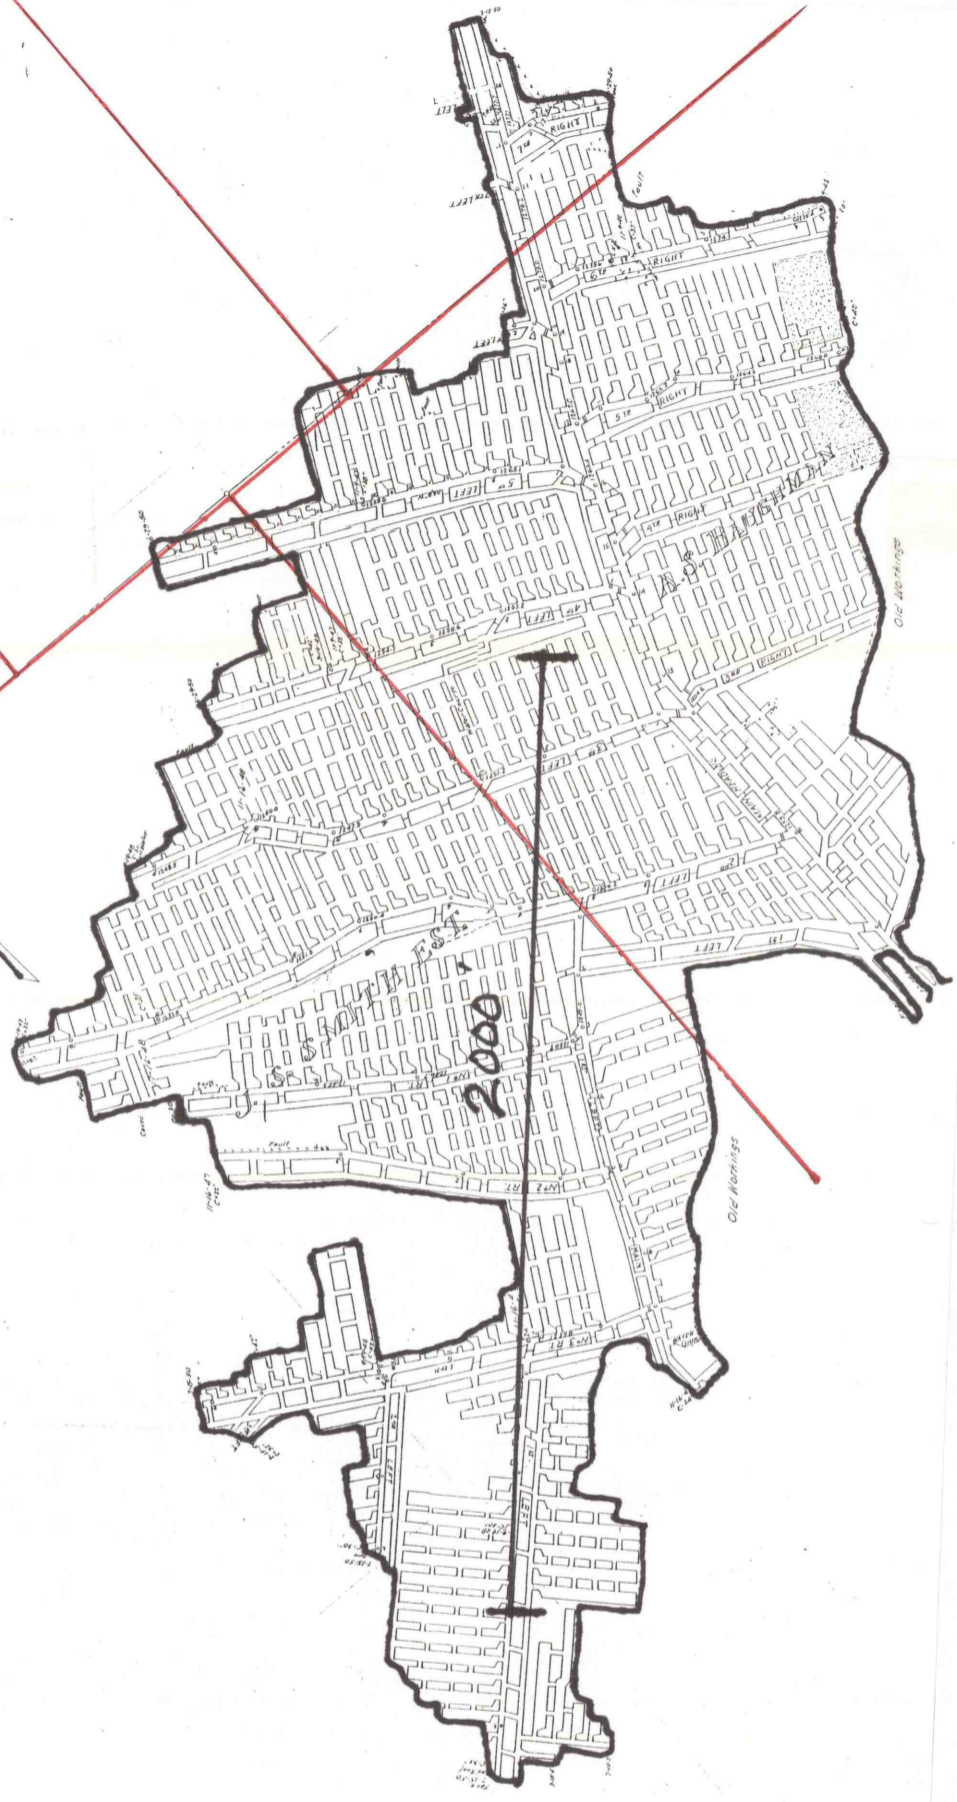

LAUGHMAN

**CREEKSIDE MINING CO.**

Clover Township Jefferson County, Pa.

Scale: 1"=100'

7-15-50 Est.

Jno. C. Kather P.E.