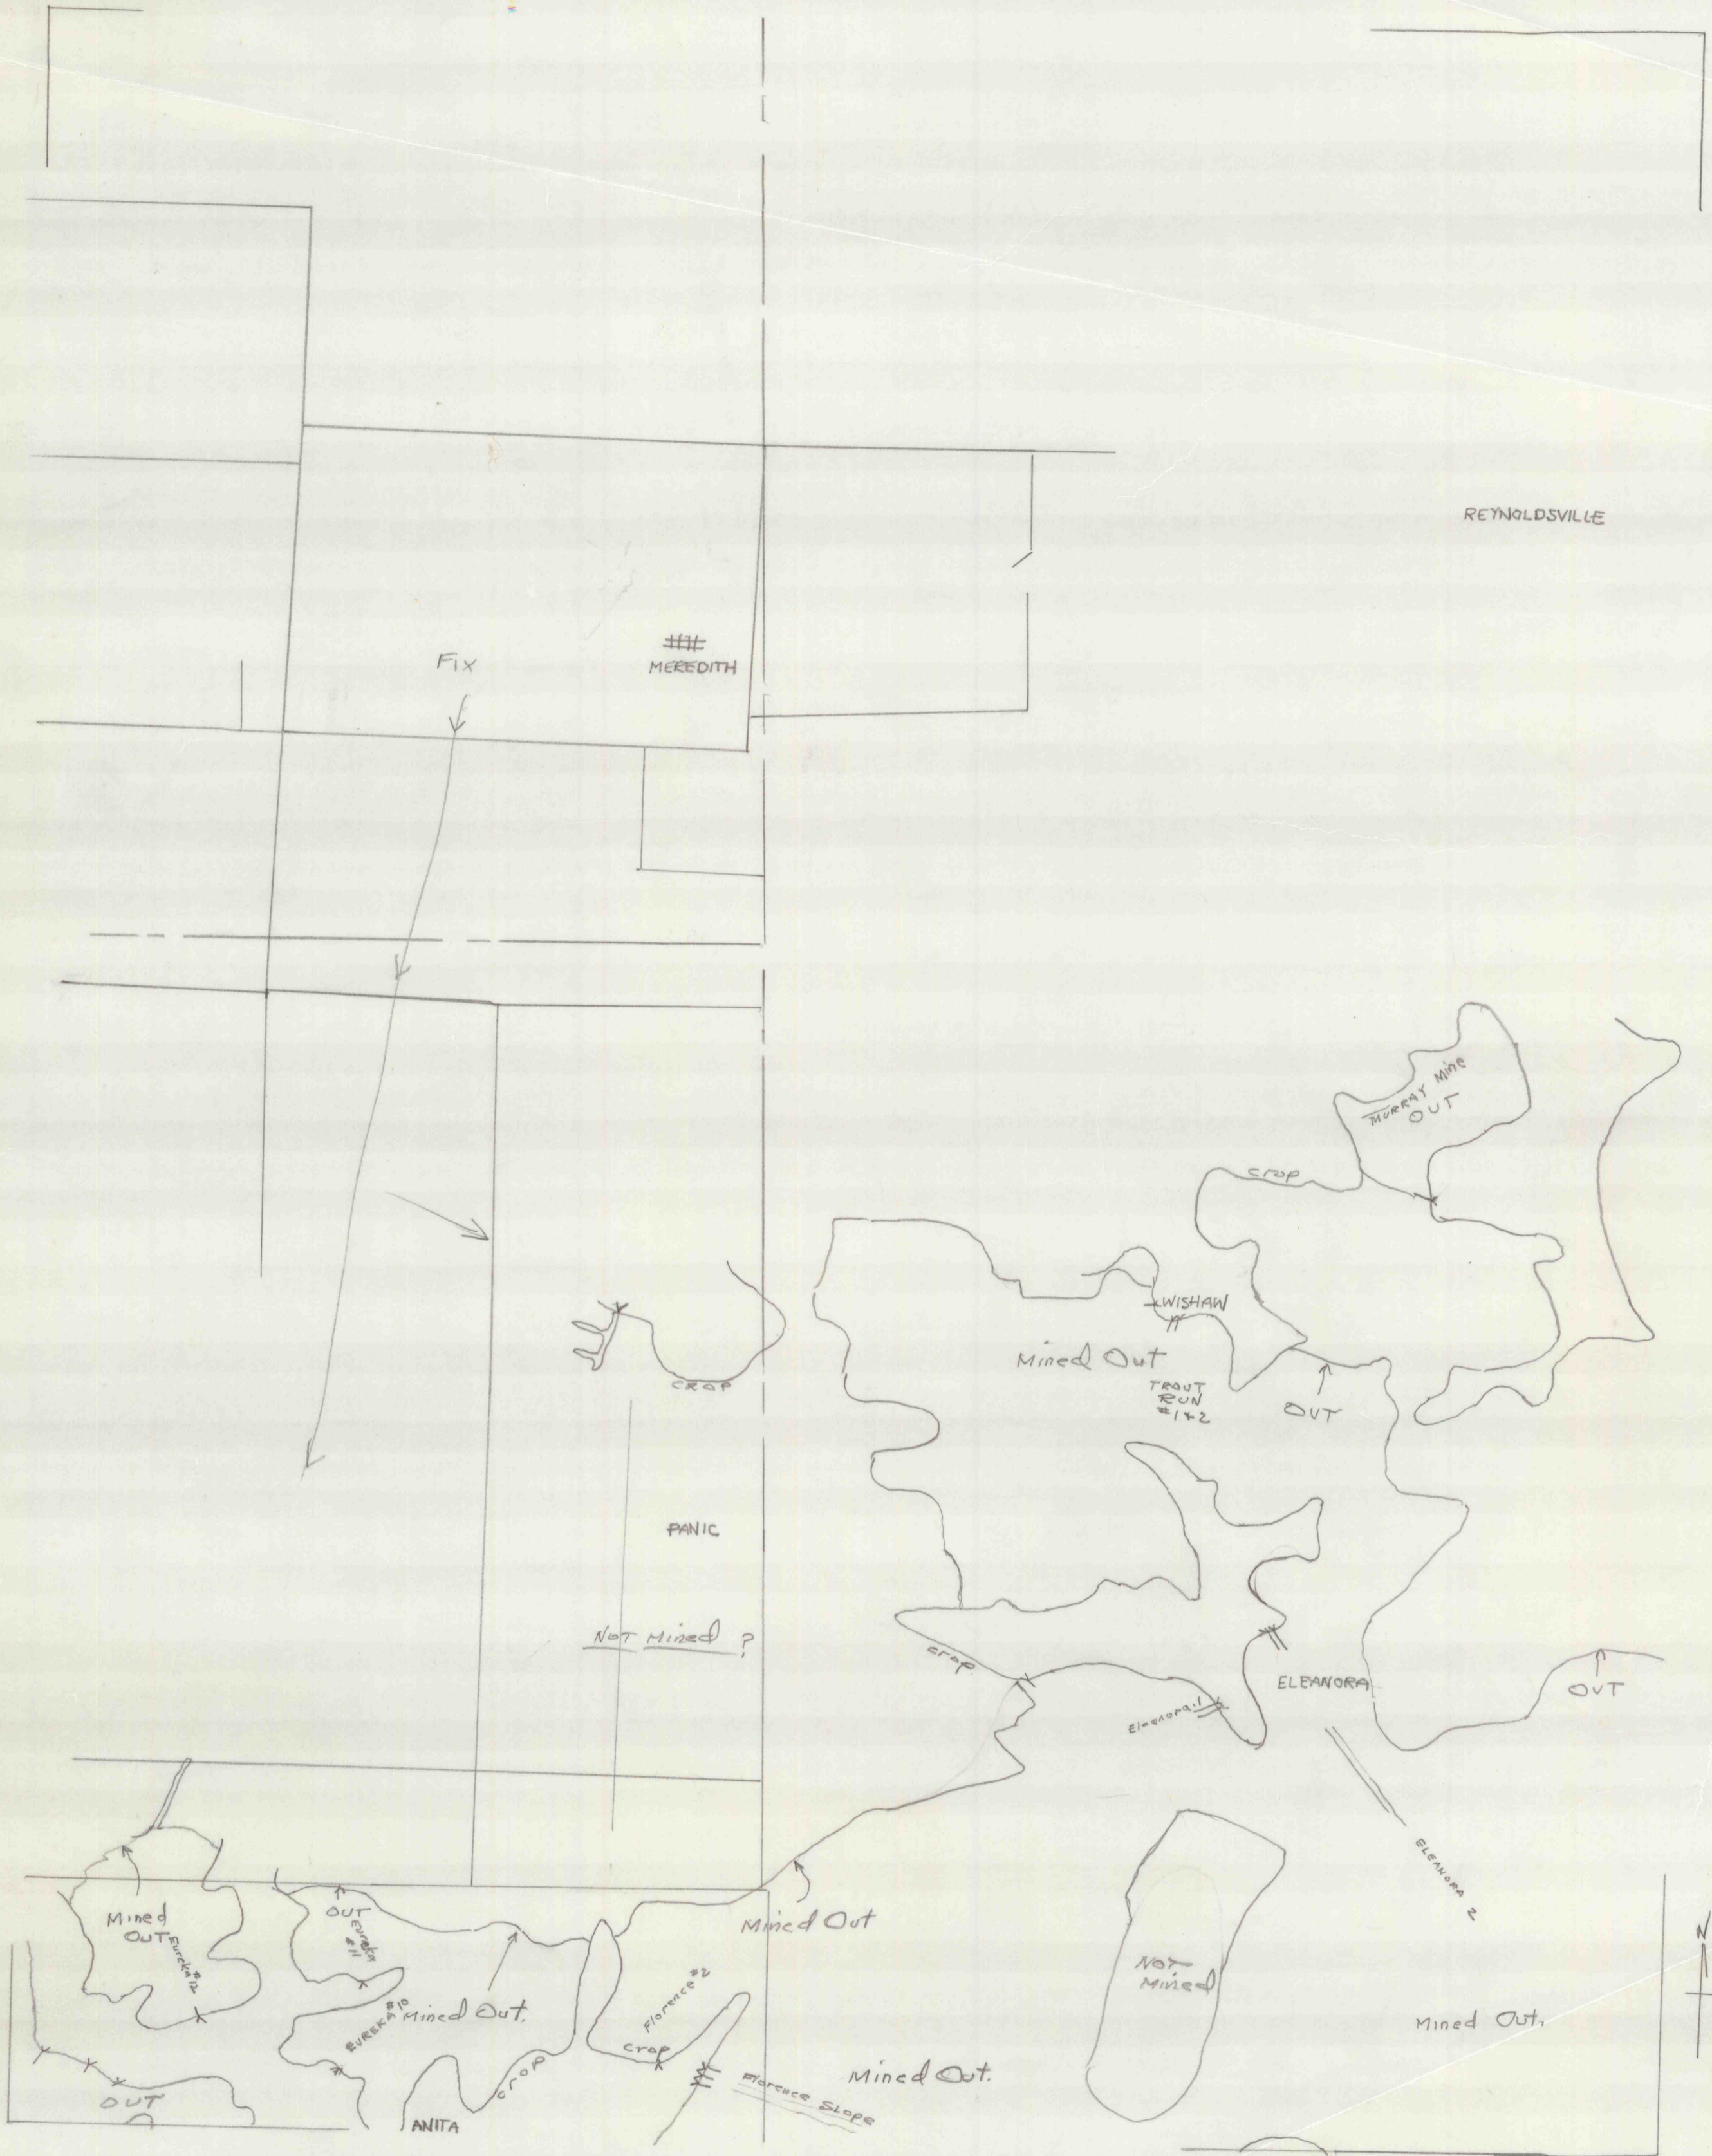

DUBOIS QUAD Lower Lt. "D" Seam from Photo stat Neg.

Copied J.C.D. from R.P.P.
1" = 2640'

34