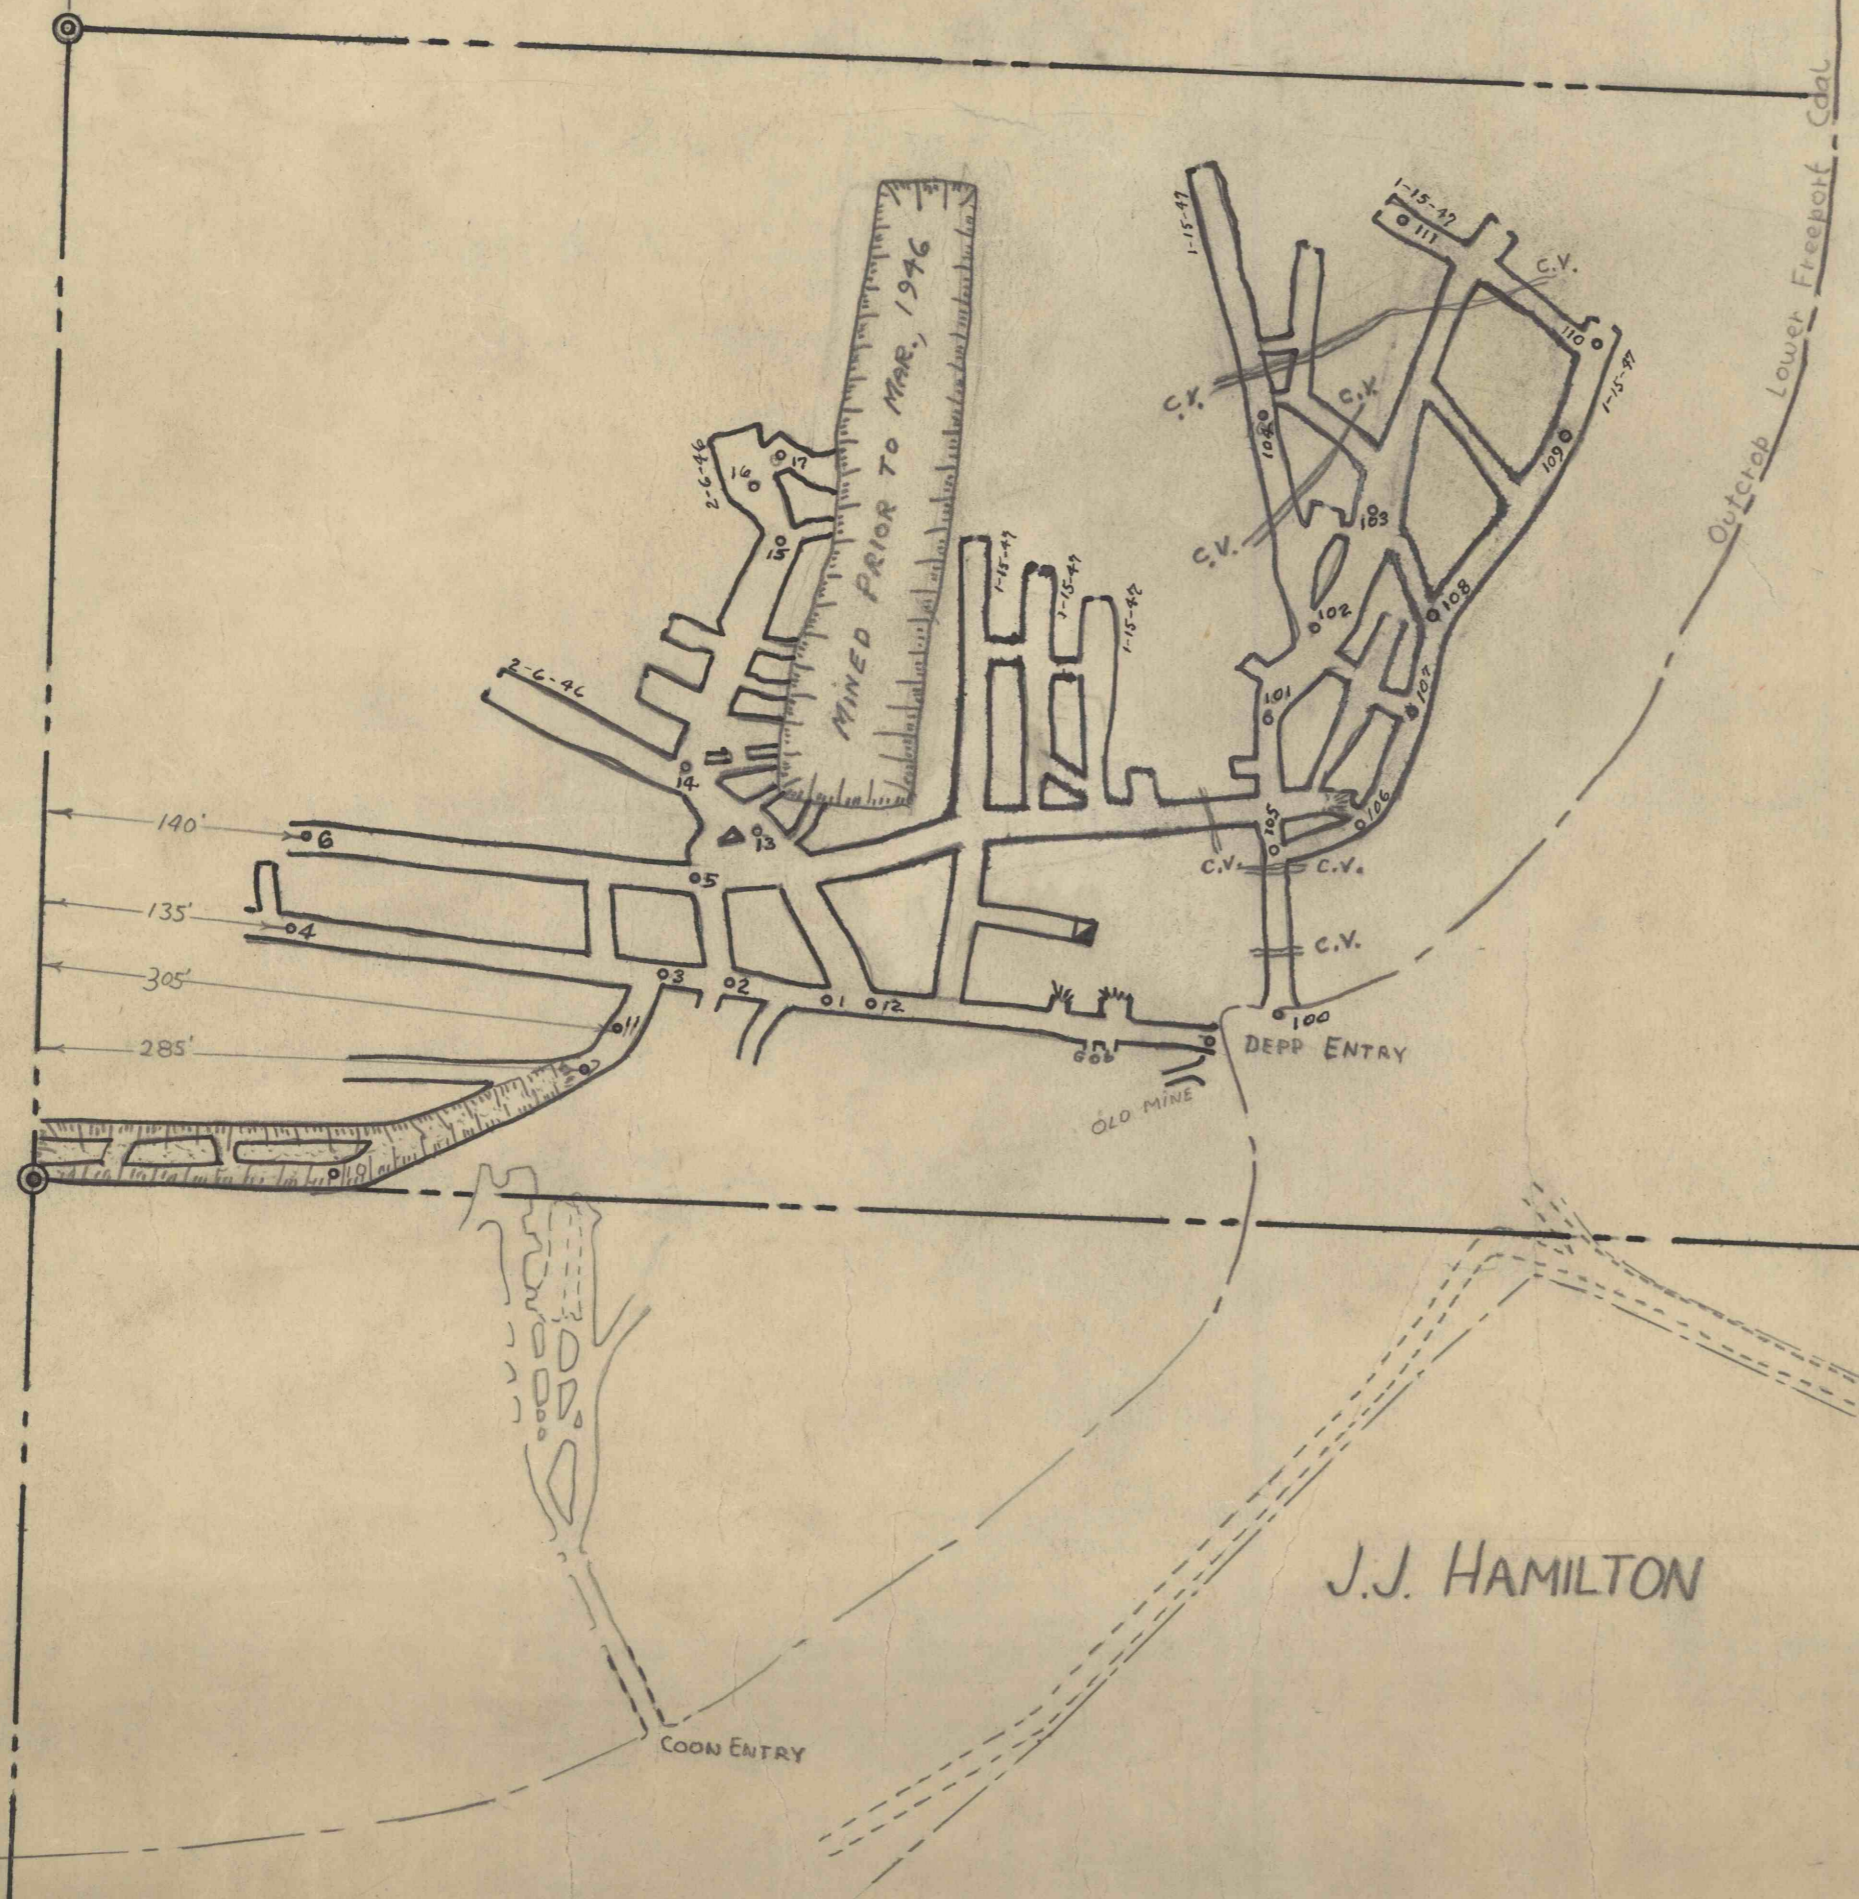

2-D-21

WILMORE COAL CO.

CAROLINE HAMILTON

J.J. HAMILTON

MINE MAP
 OF
 W. R. DEPP & SONS MINE
 DERRY TOWNSHIP - JEFFERSON CO., PA.

SCALE 1"=100'

MARCH 1946

Walter J. Zimmerman
 Surveyor
 Pottsville, Pa.

2-D-21

2-D-21

256-108

2-D-21