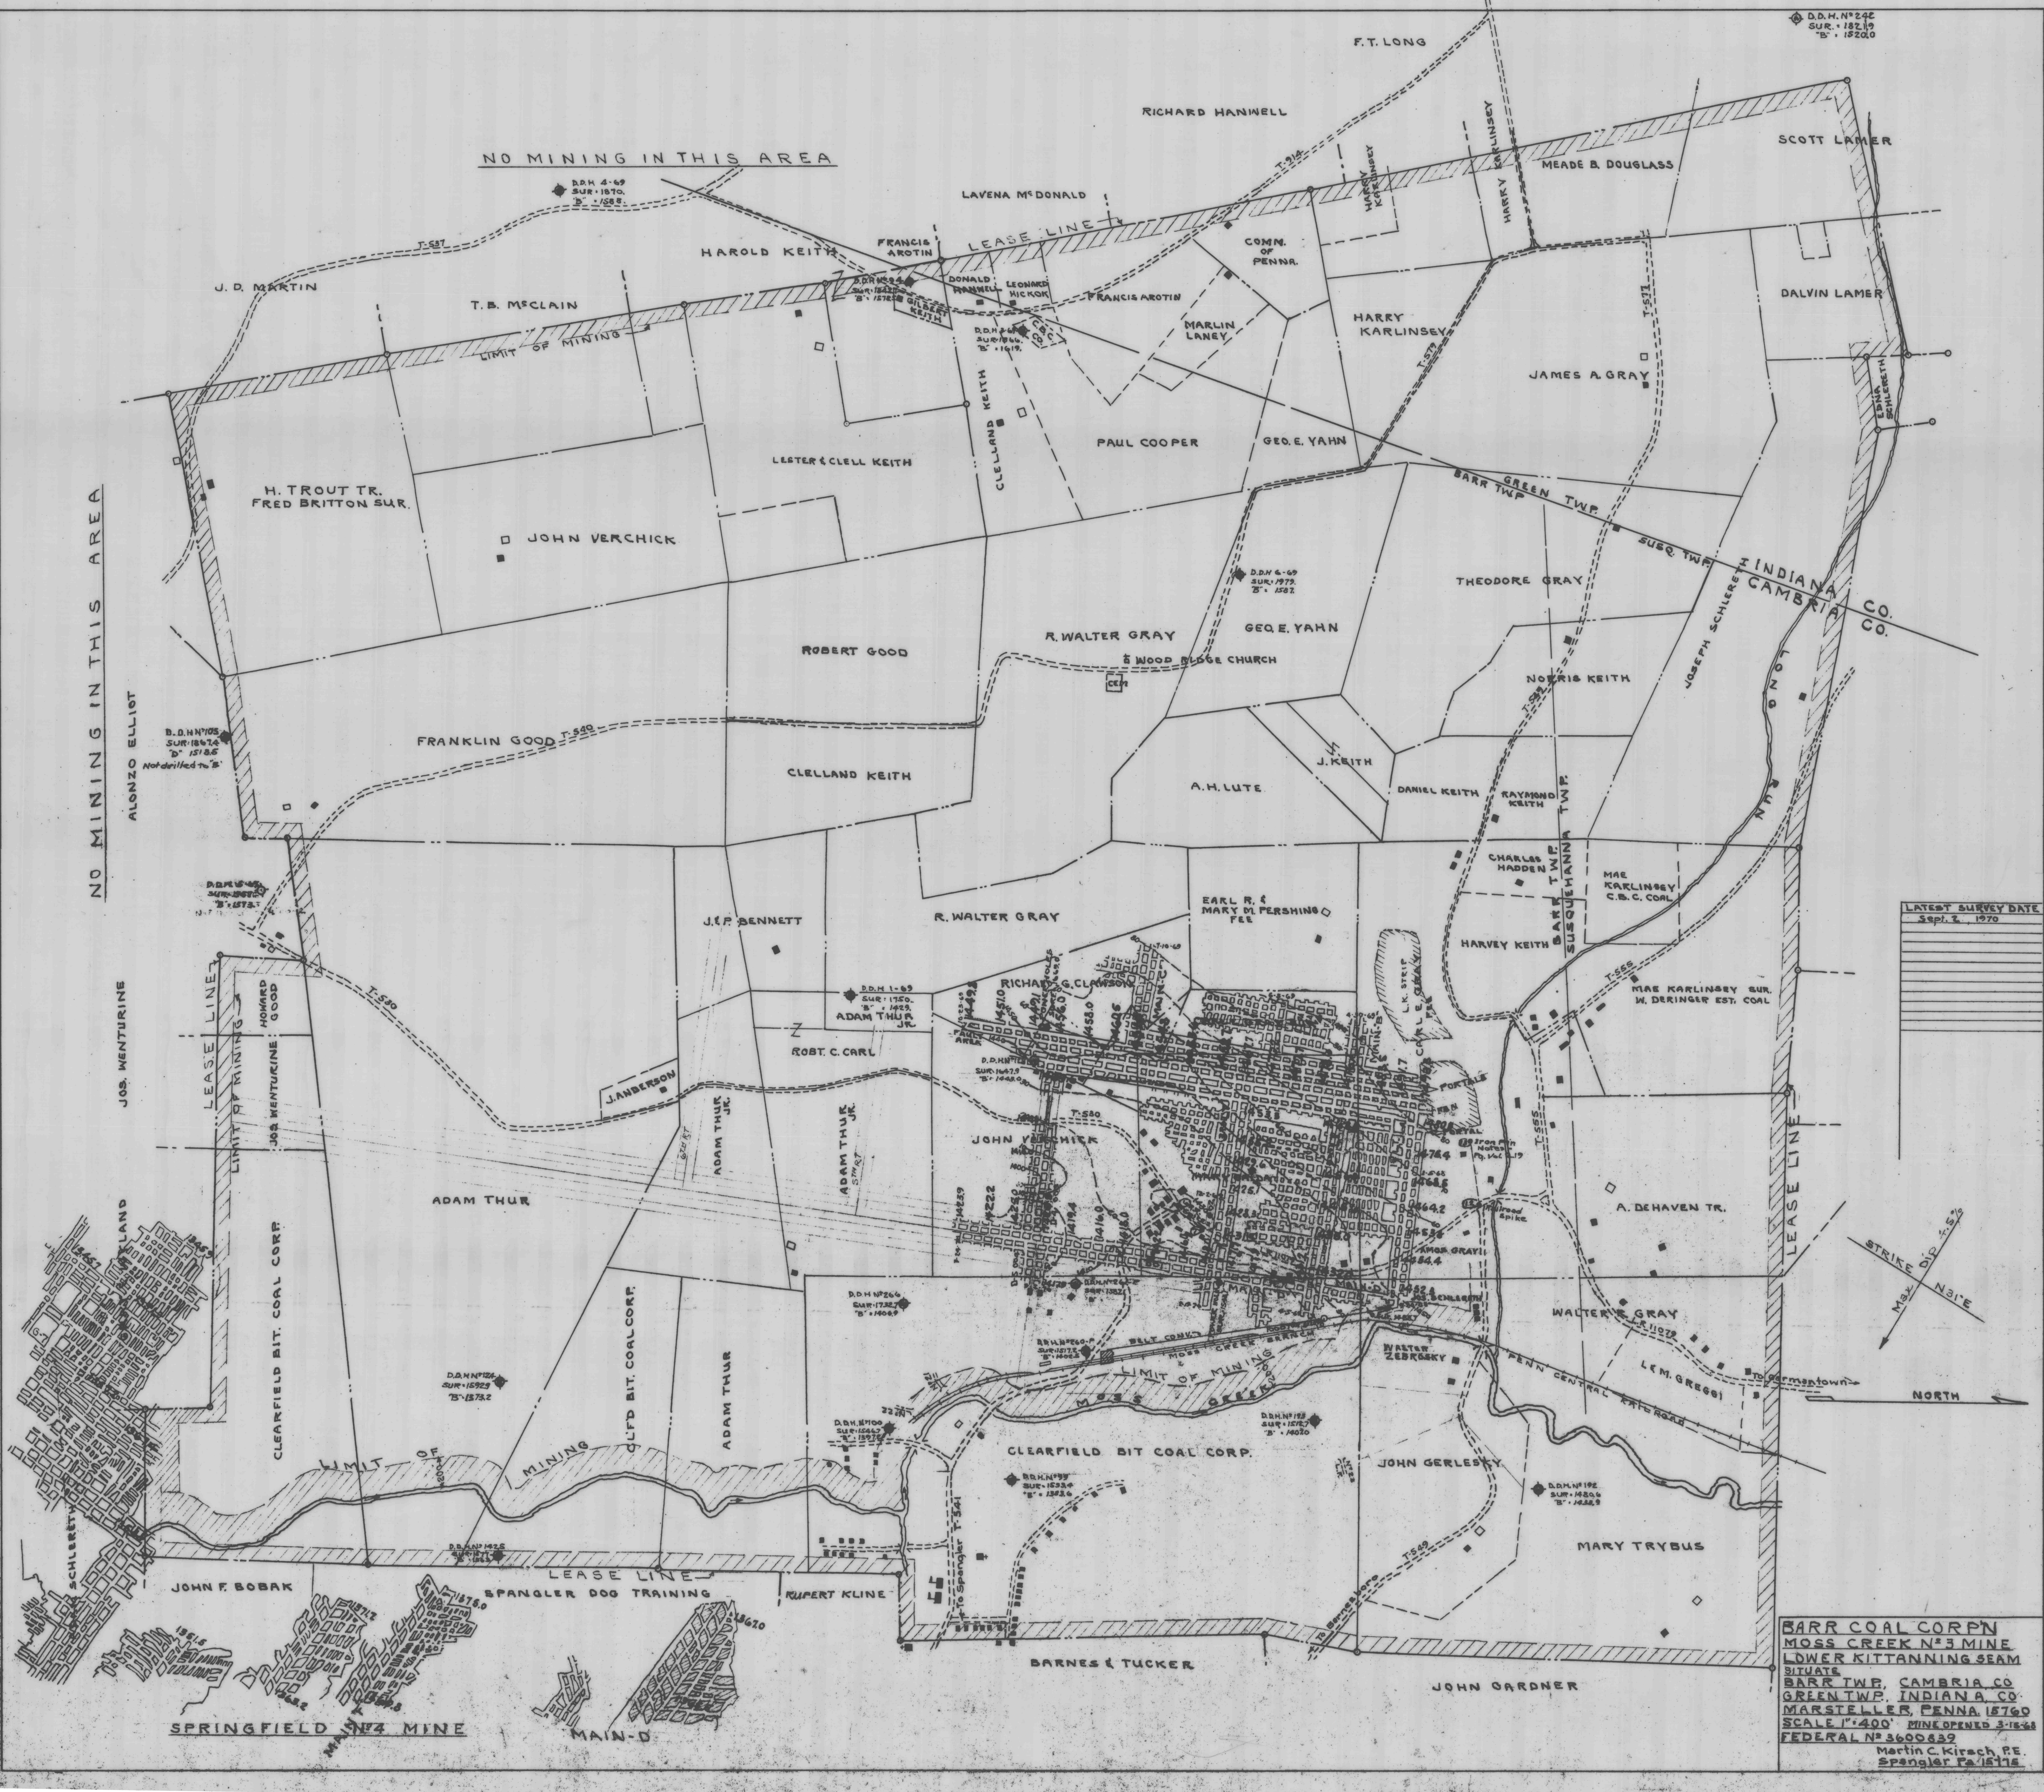

NO MINING IN THIS AREA

NO MINING IN THIS AREA

LATEST SURVEY DATE
Sept. 2, 1970

BARR COAL CORPN
MOSS CREEK NO. 3 MINE
LOWER KITTANNING SEAM
 SITUATE
 BARR TWP, CAMBRIA CO
 GREEN TWP, INDIANA CO
 MARSTELLER, PENNA 15760
 SCALE 1"=400' MINE OPENED 3-15-68
 FEDERAL No. 3600839
 Martin C. Kirach, P.E.
 Spangler Pa 15775

SPRINGFIELD NO. 3 MINE

MAIN-D

BARNES & TUCKER

JOHN GARDNER