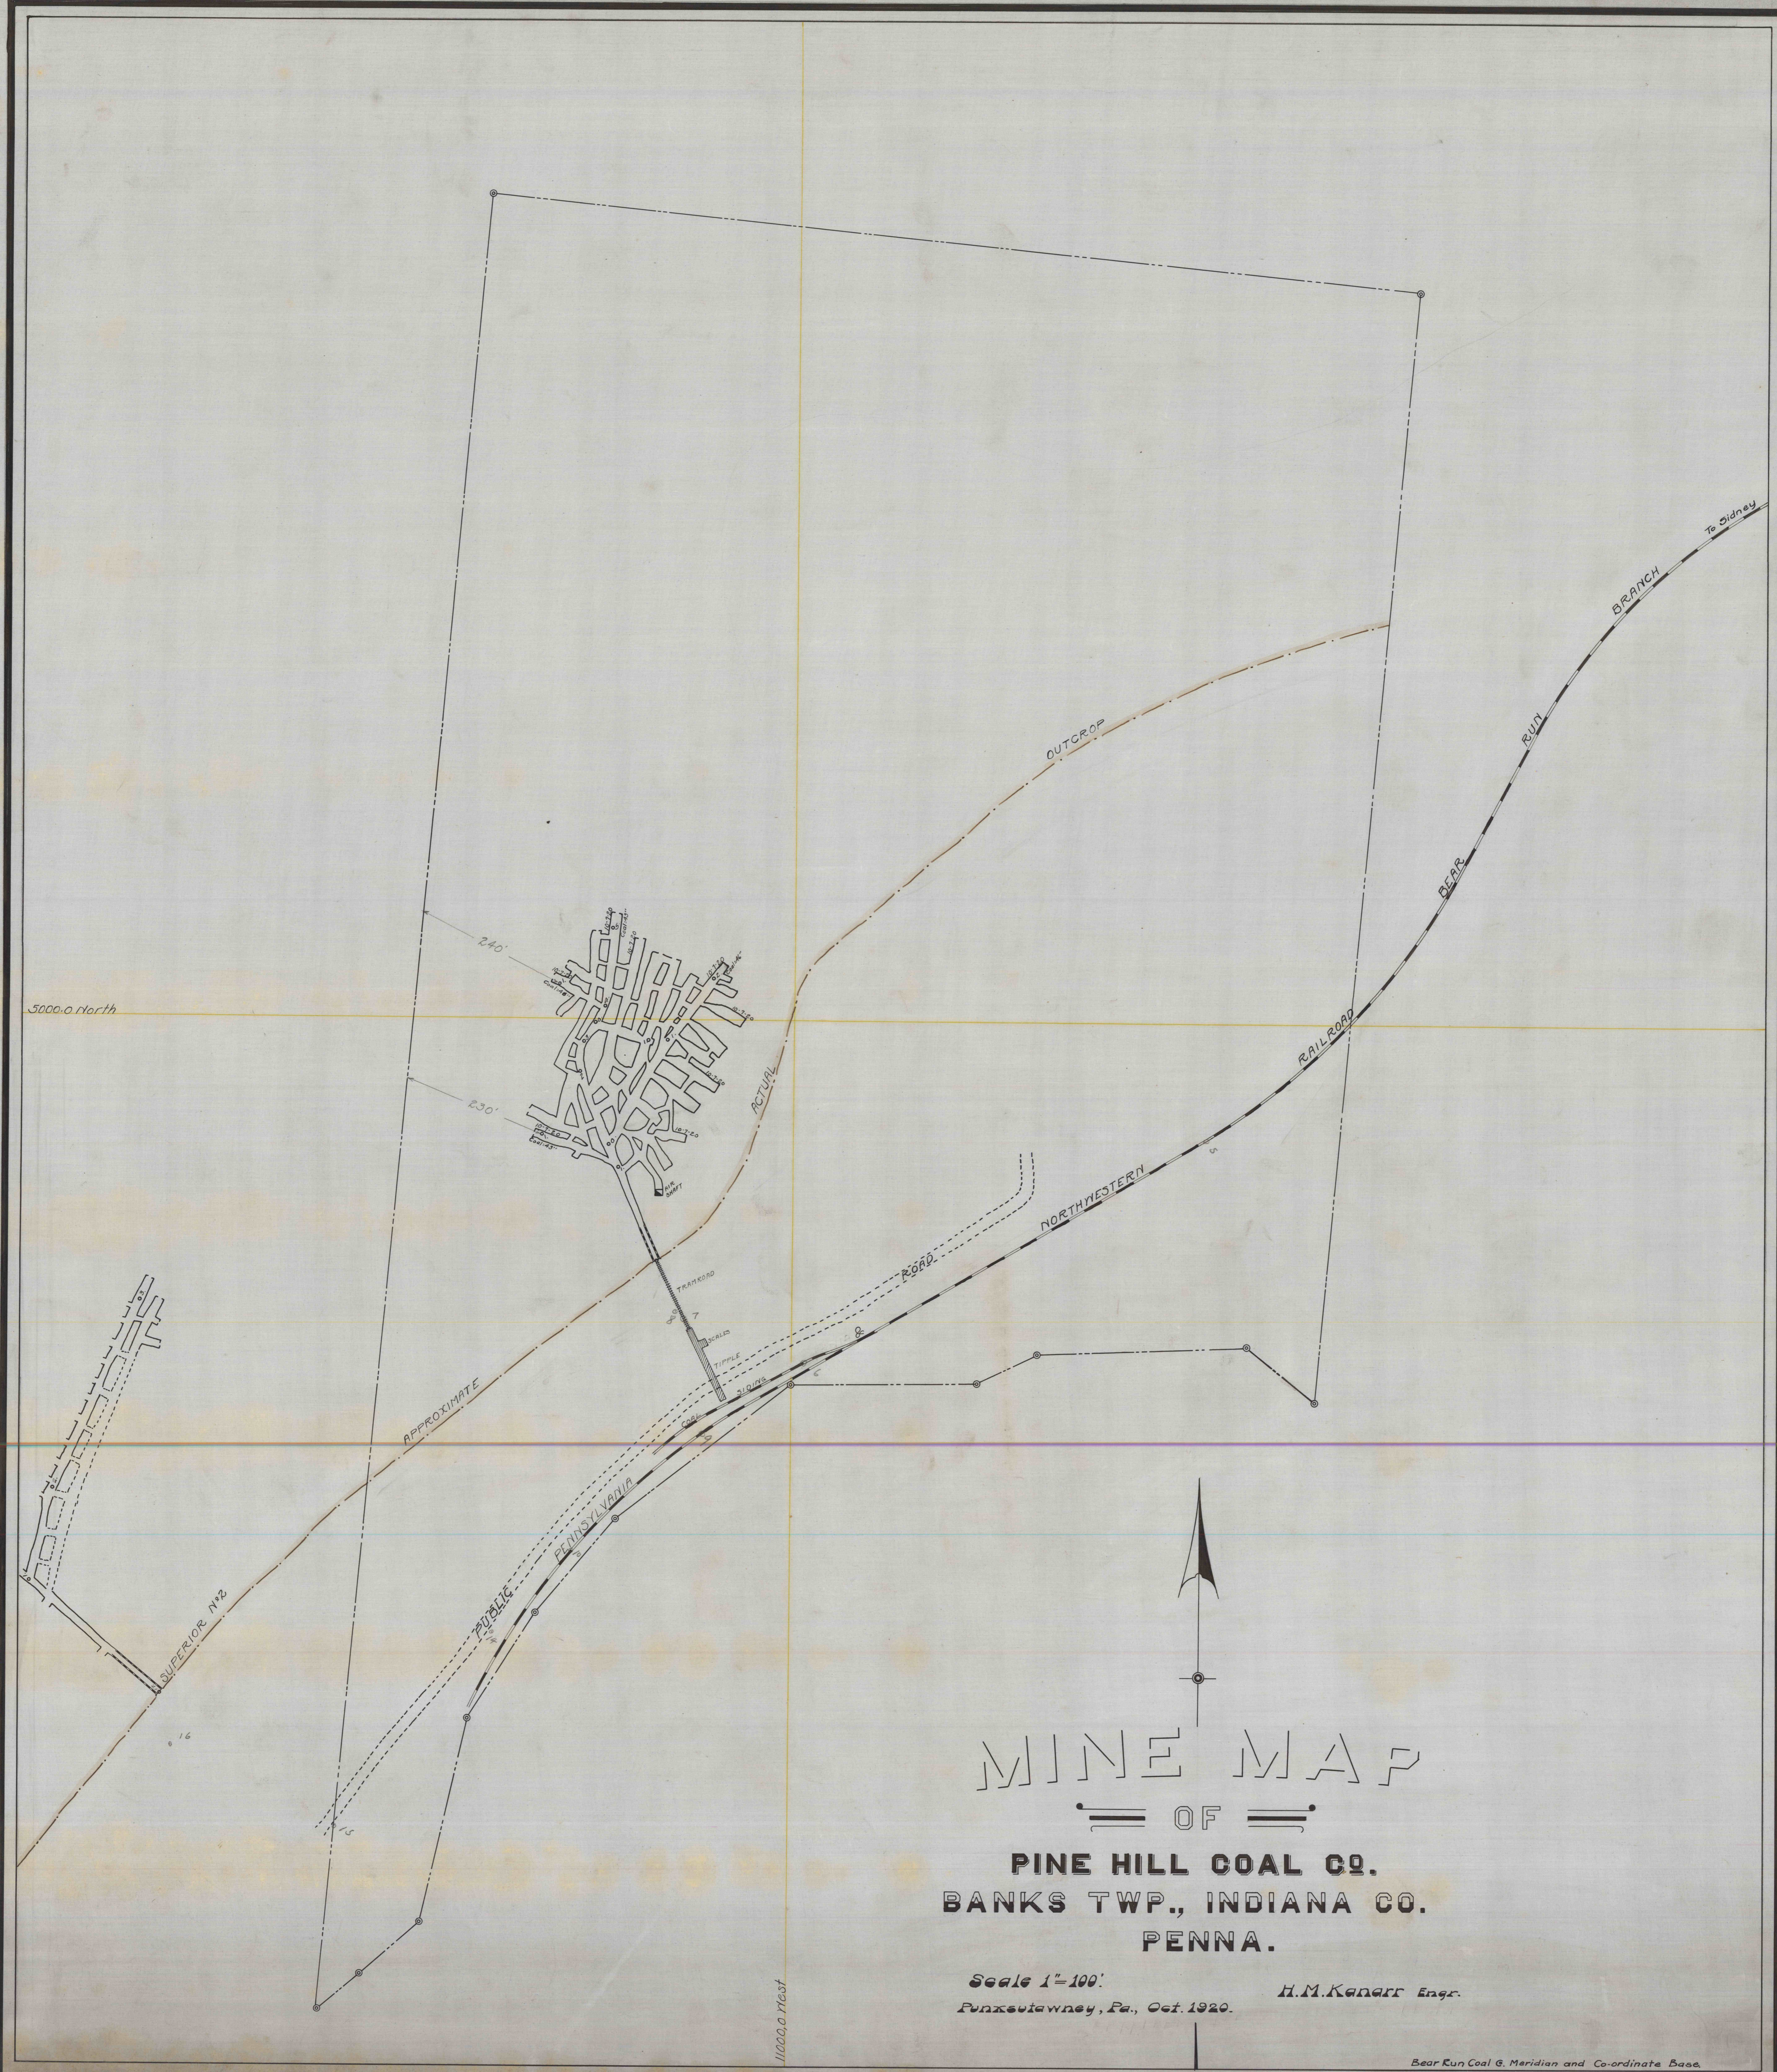

IN-12

MINE MAP
OF
PINE HILL COAL CO.
BANKS TWP., INDIANA CO.
PENNA.

Scale 1"=100'
 Punxsutawney, Pa., Oct. 1920.
 H.M. Kenarr Engr.

Bear Run Coal Co. Meridian and Co-ordinate Base.

11000.0 West