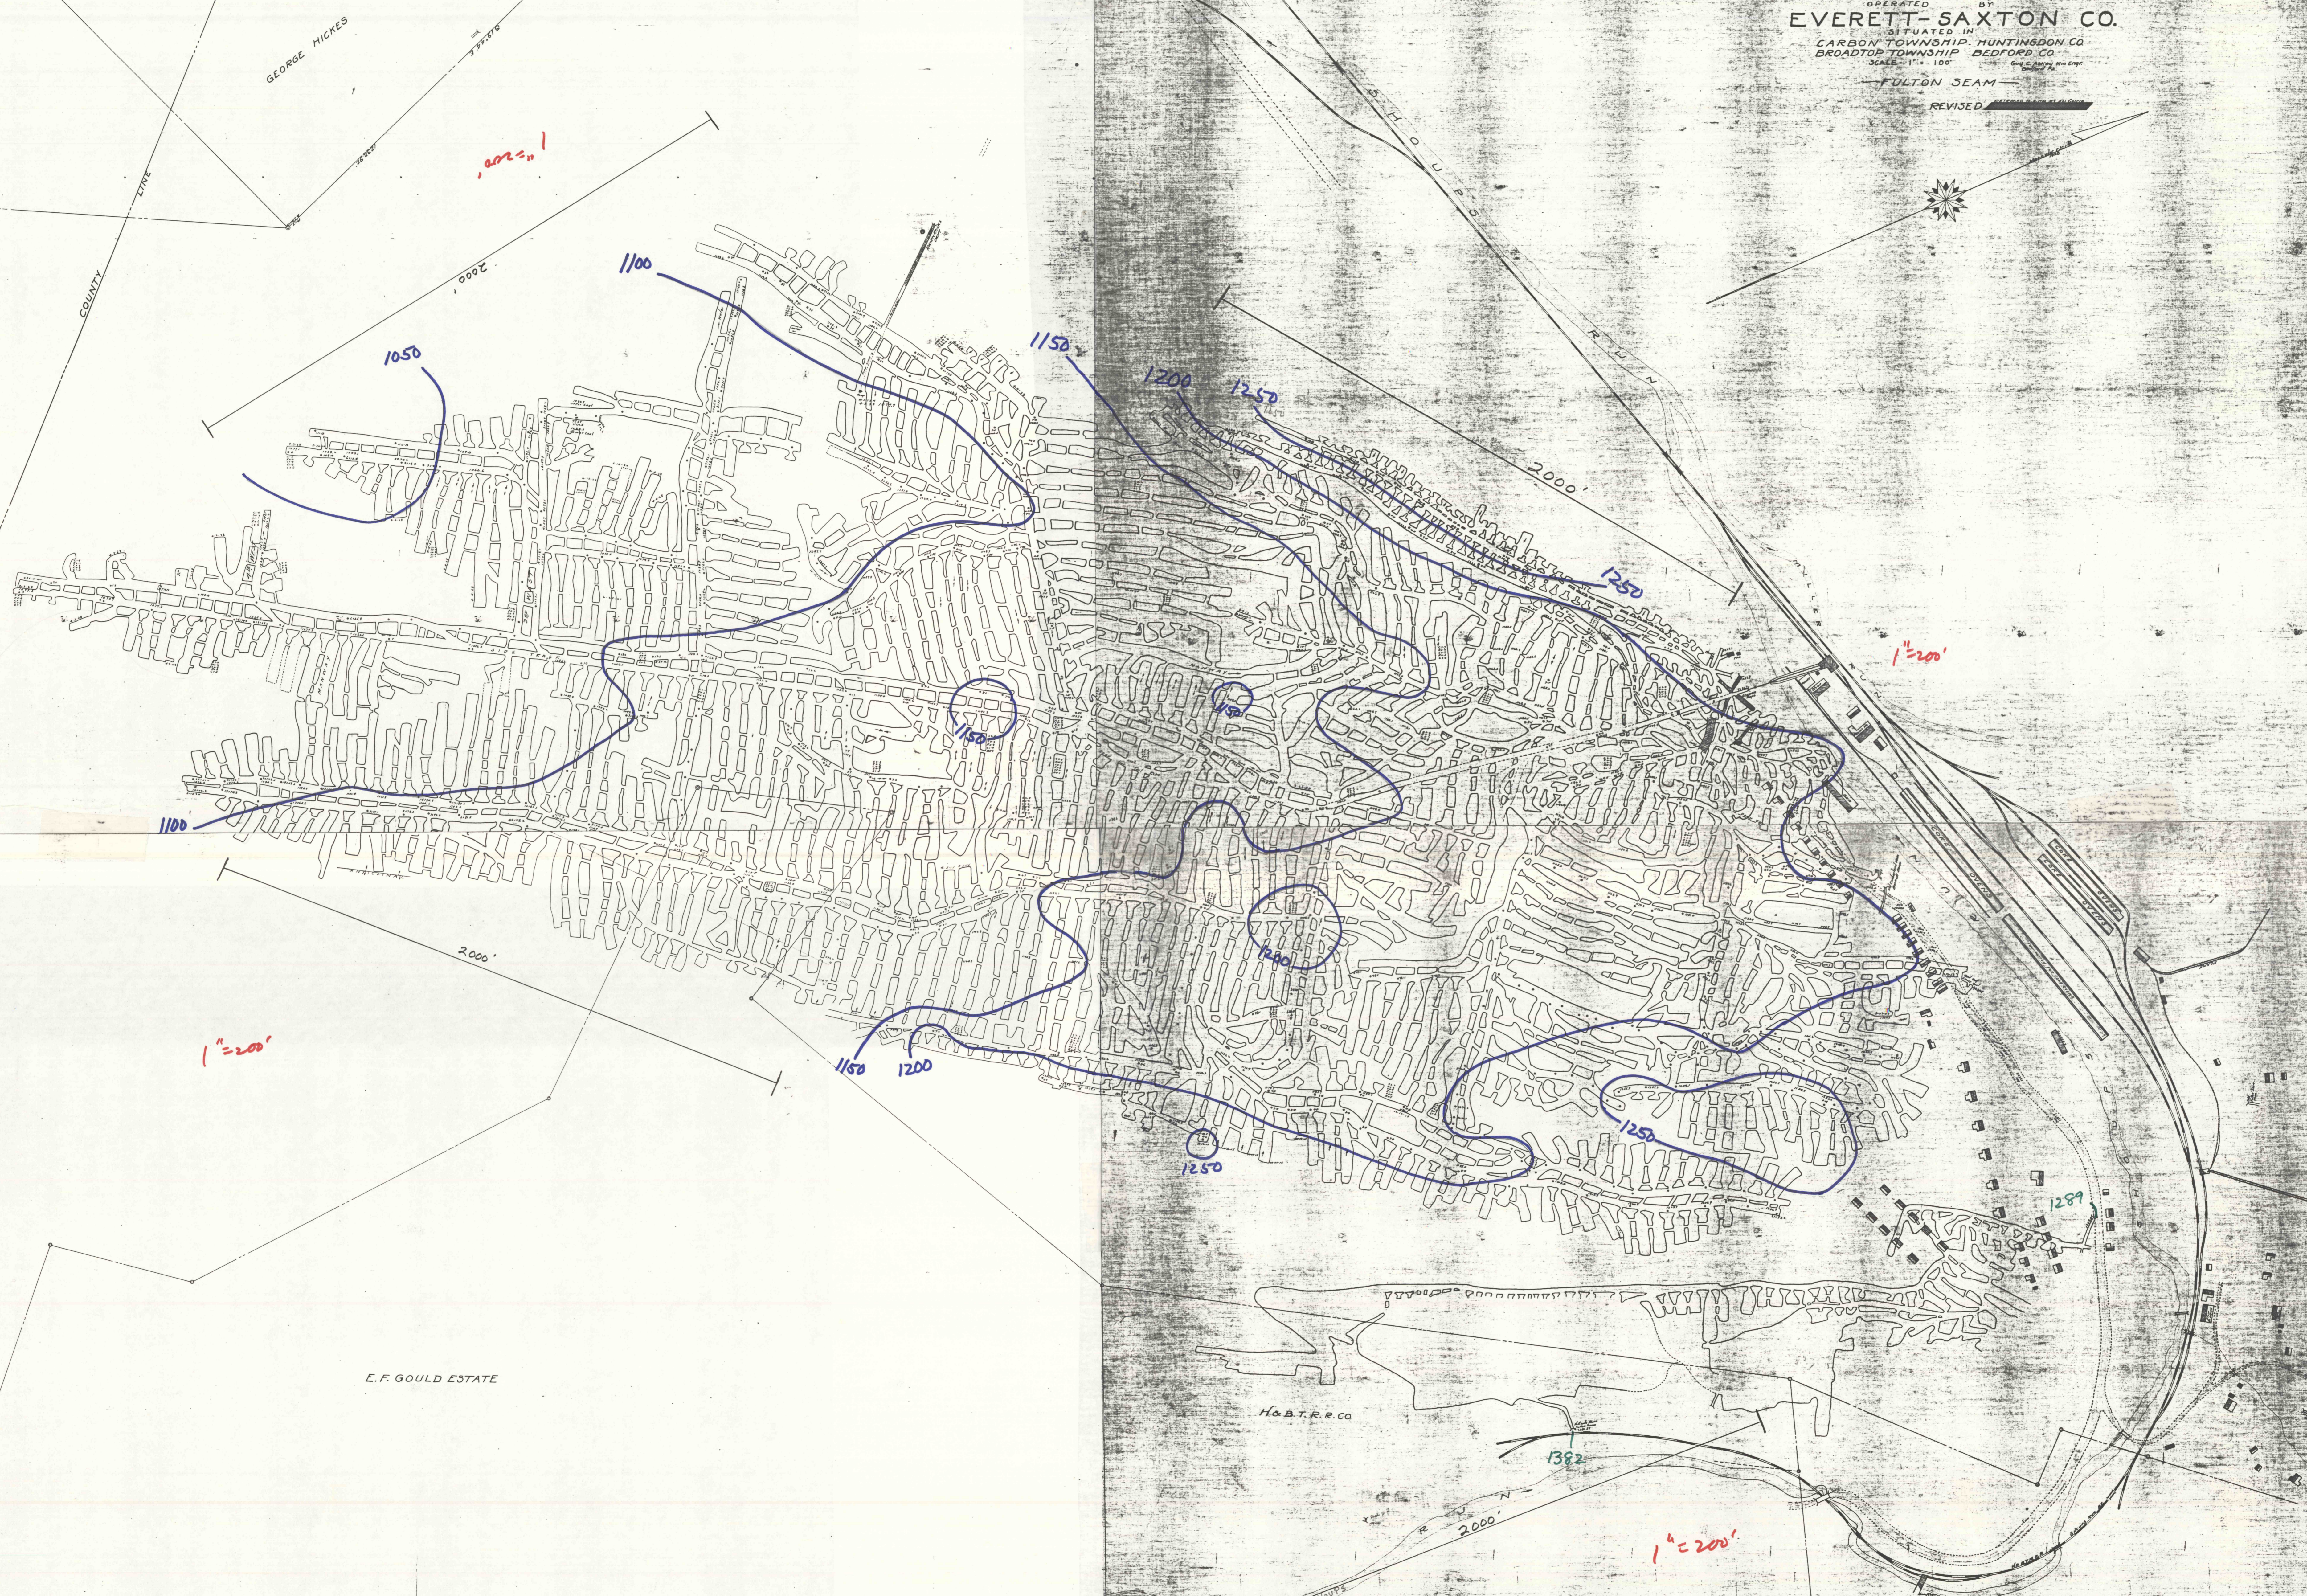

M A P GORDON MINE

OPERATED BY
EVERETT-SAXTON CO.

SITUATED IN
CARBON TOWNSHIP, HUNTINGDON CO.
BROADTOP TOWNSHIP, BEDFORD CO.

SCALE 1" = 100'

FULTON SEAM

REVISED

GEORGE HICKES

E. F. GOULD ESTATE