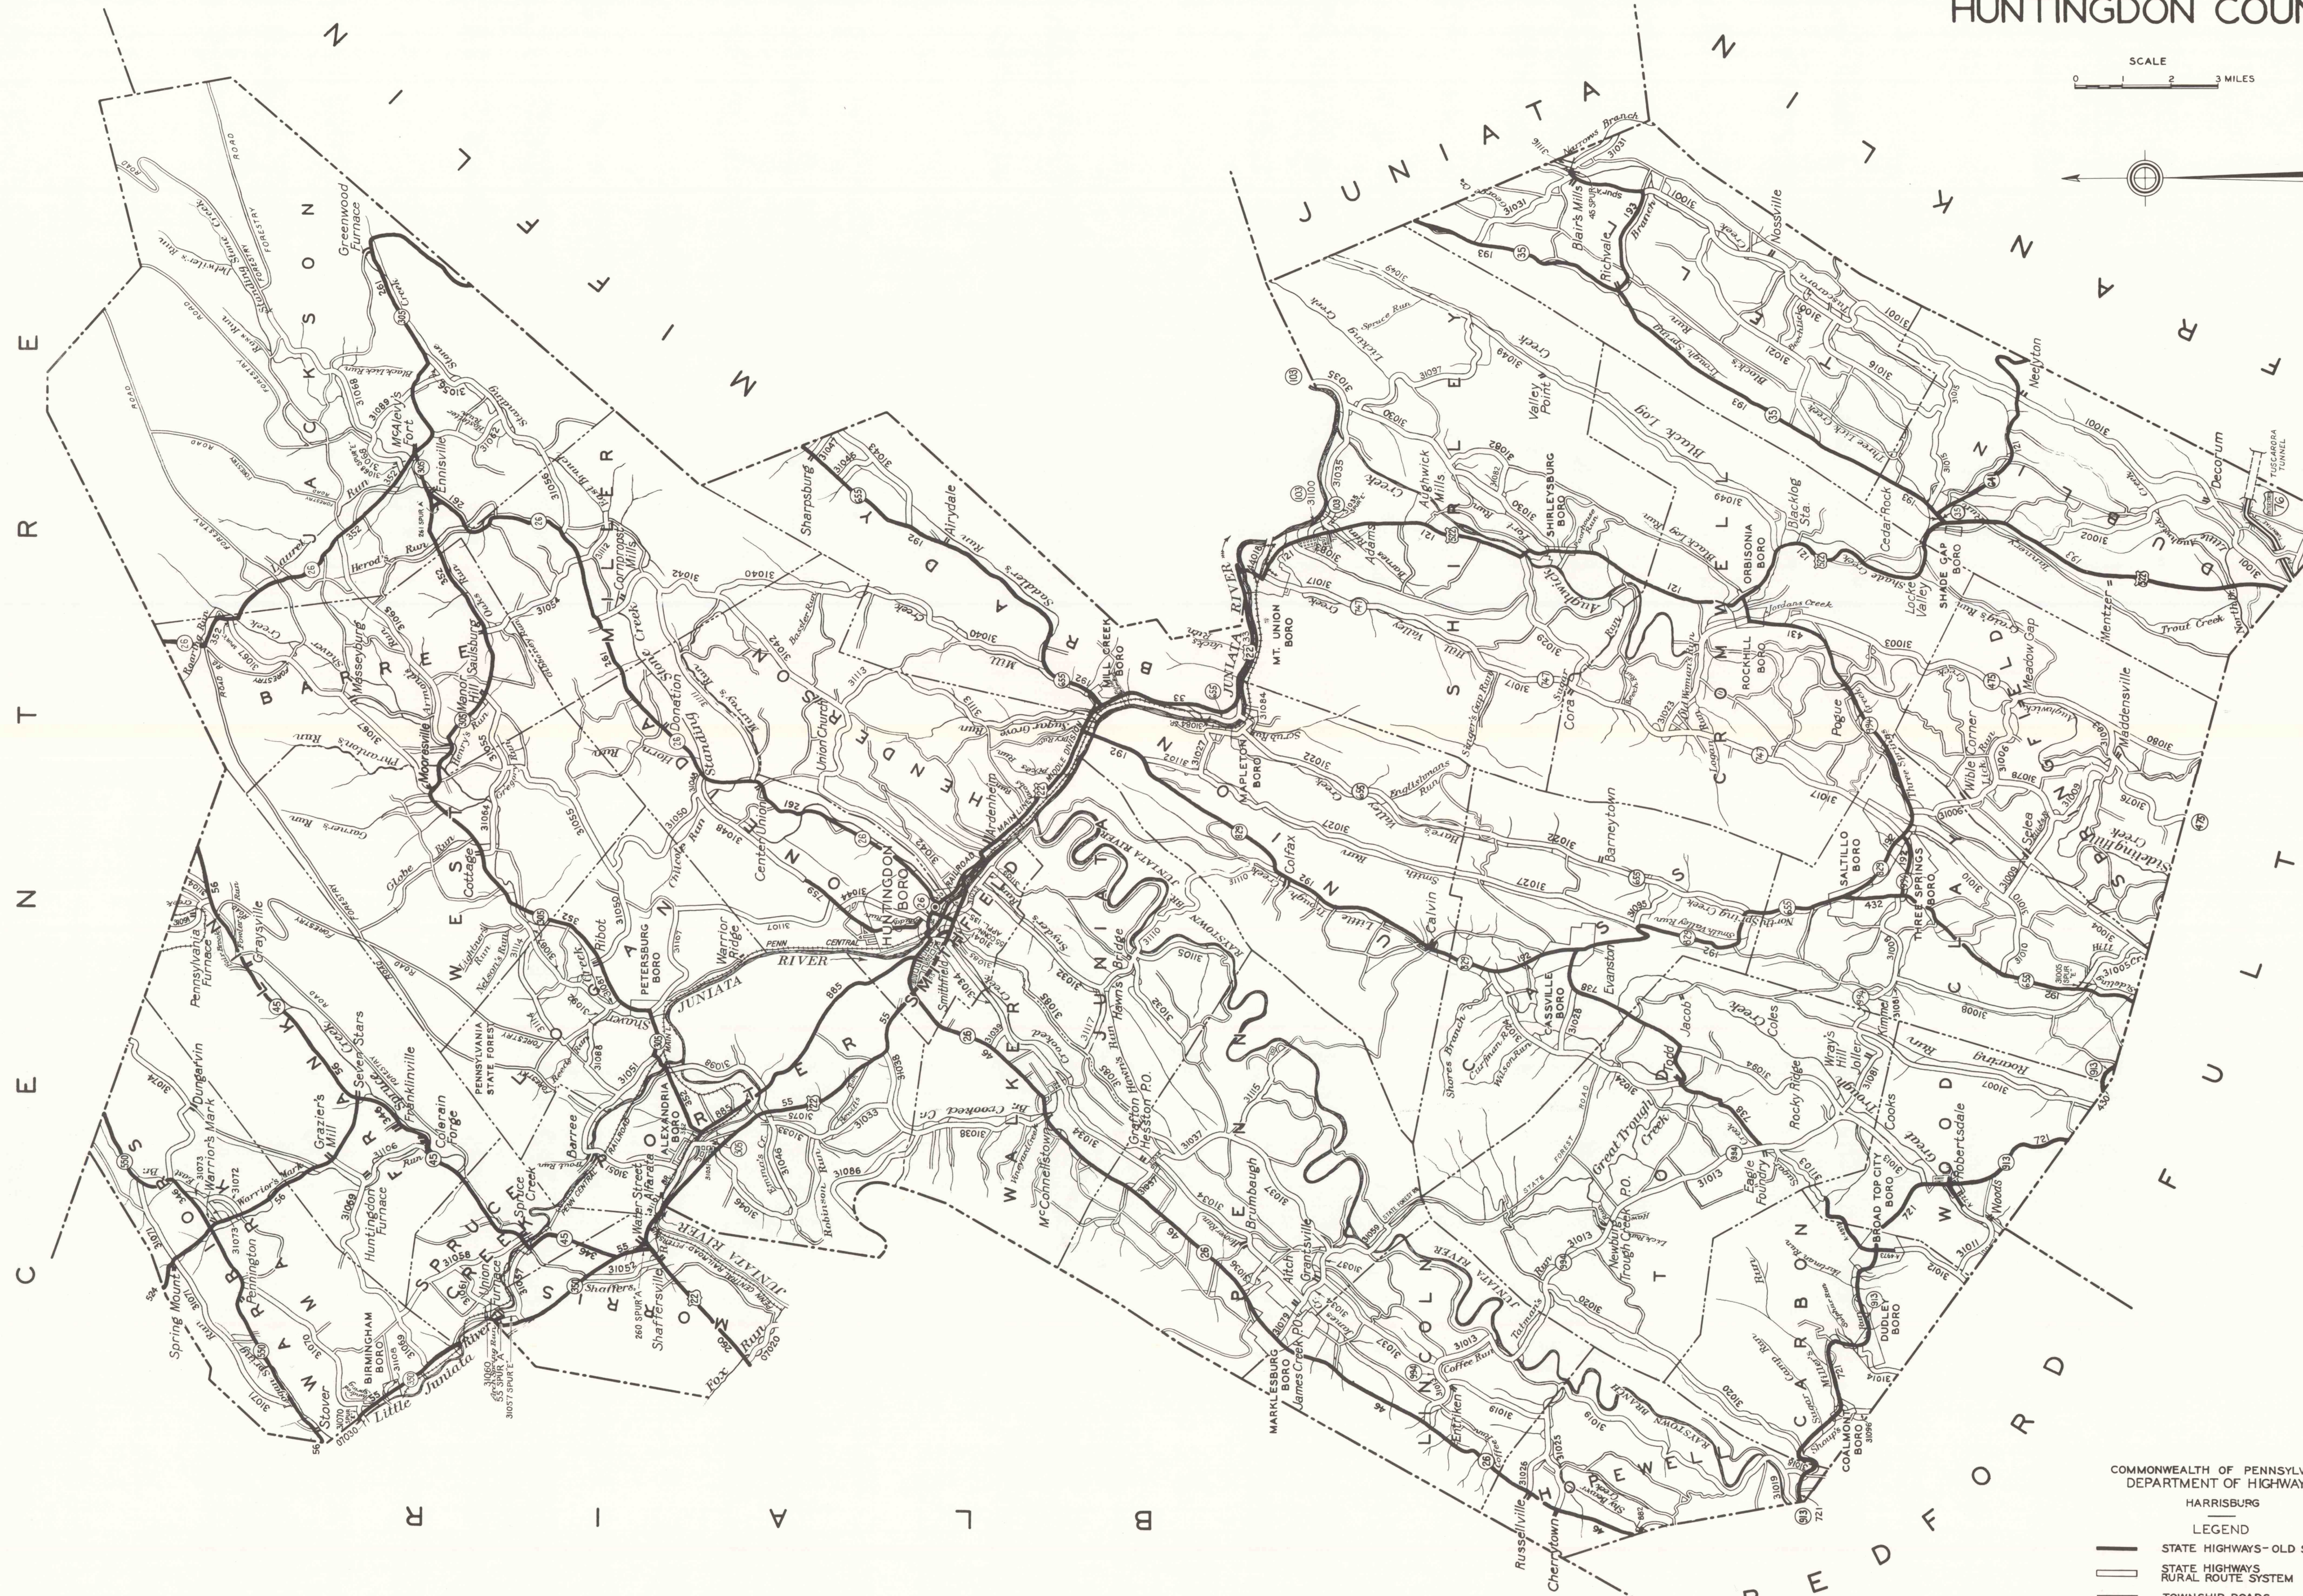

MAP OF HUNTINGDON COUNTY

SCALE
0 1 2 3 MILES

- COMMONWEALTH OF PENNSYLVANIA
DEPARTMENT OF HIGHWAYS
HARRISBURG
- LEGEND
- STATE HIGHWAYS—OLD SYSTEM
 - STATE HIGHWAYS—RURAL ROUTE SYSTEM
 - TOWNSHIP ROADS
 - U.S. AND STATE HIGHWAY TRAFFIC ROUTE NUMBERS
 - STATE HIGHWAY LEGISLATIVE ROUTE NUMBERS
 - INTERSTATE SYSTEM