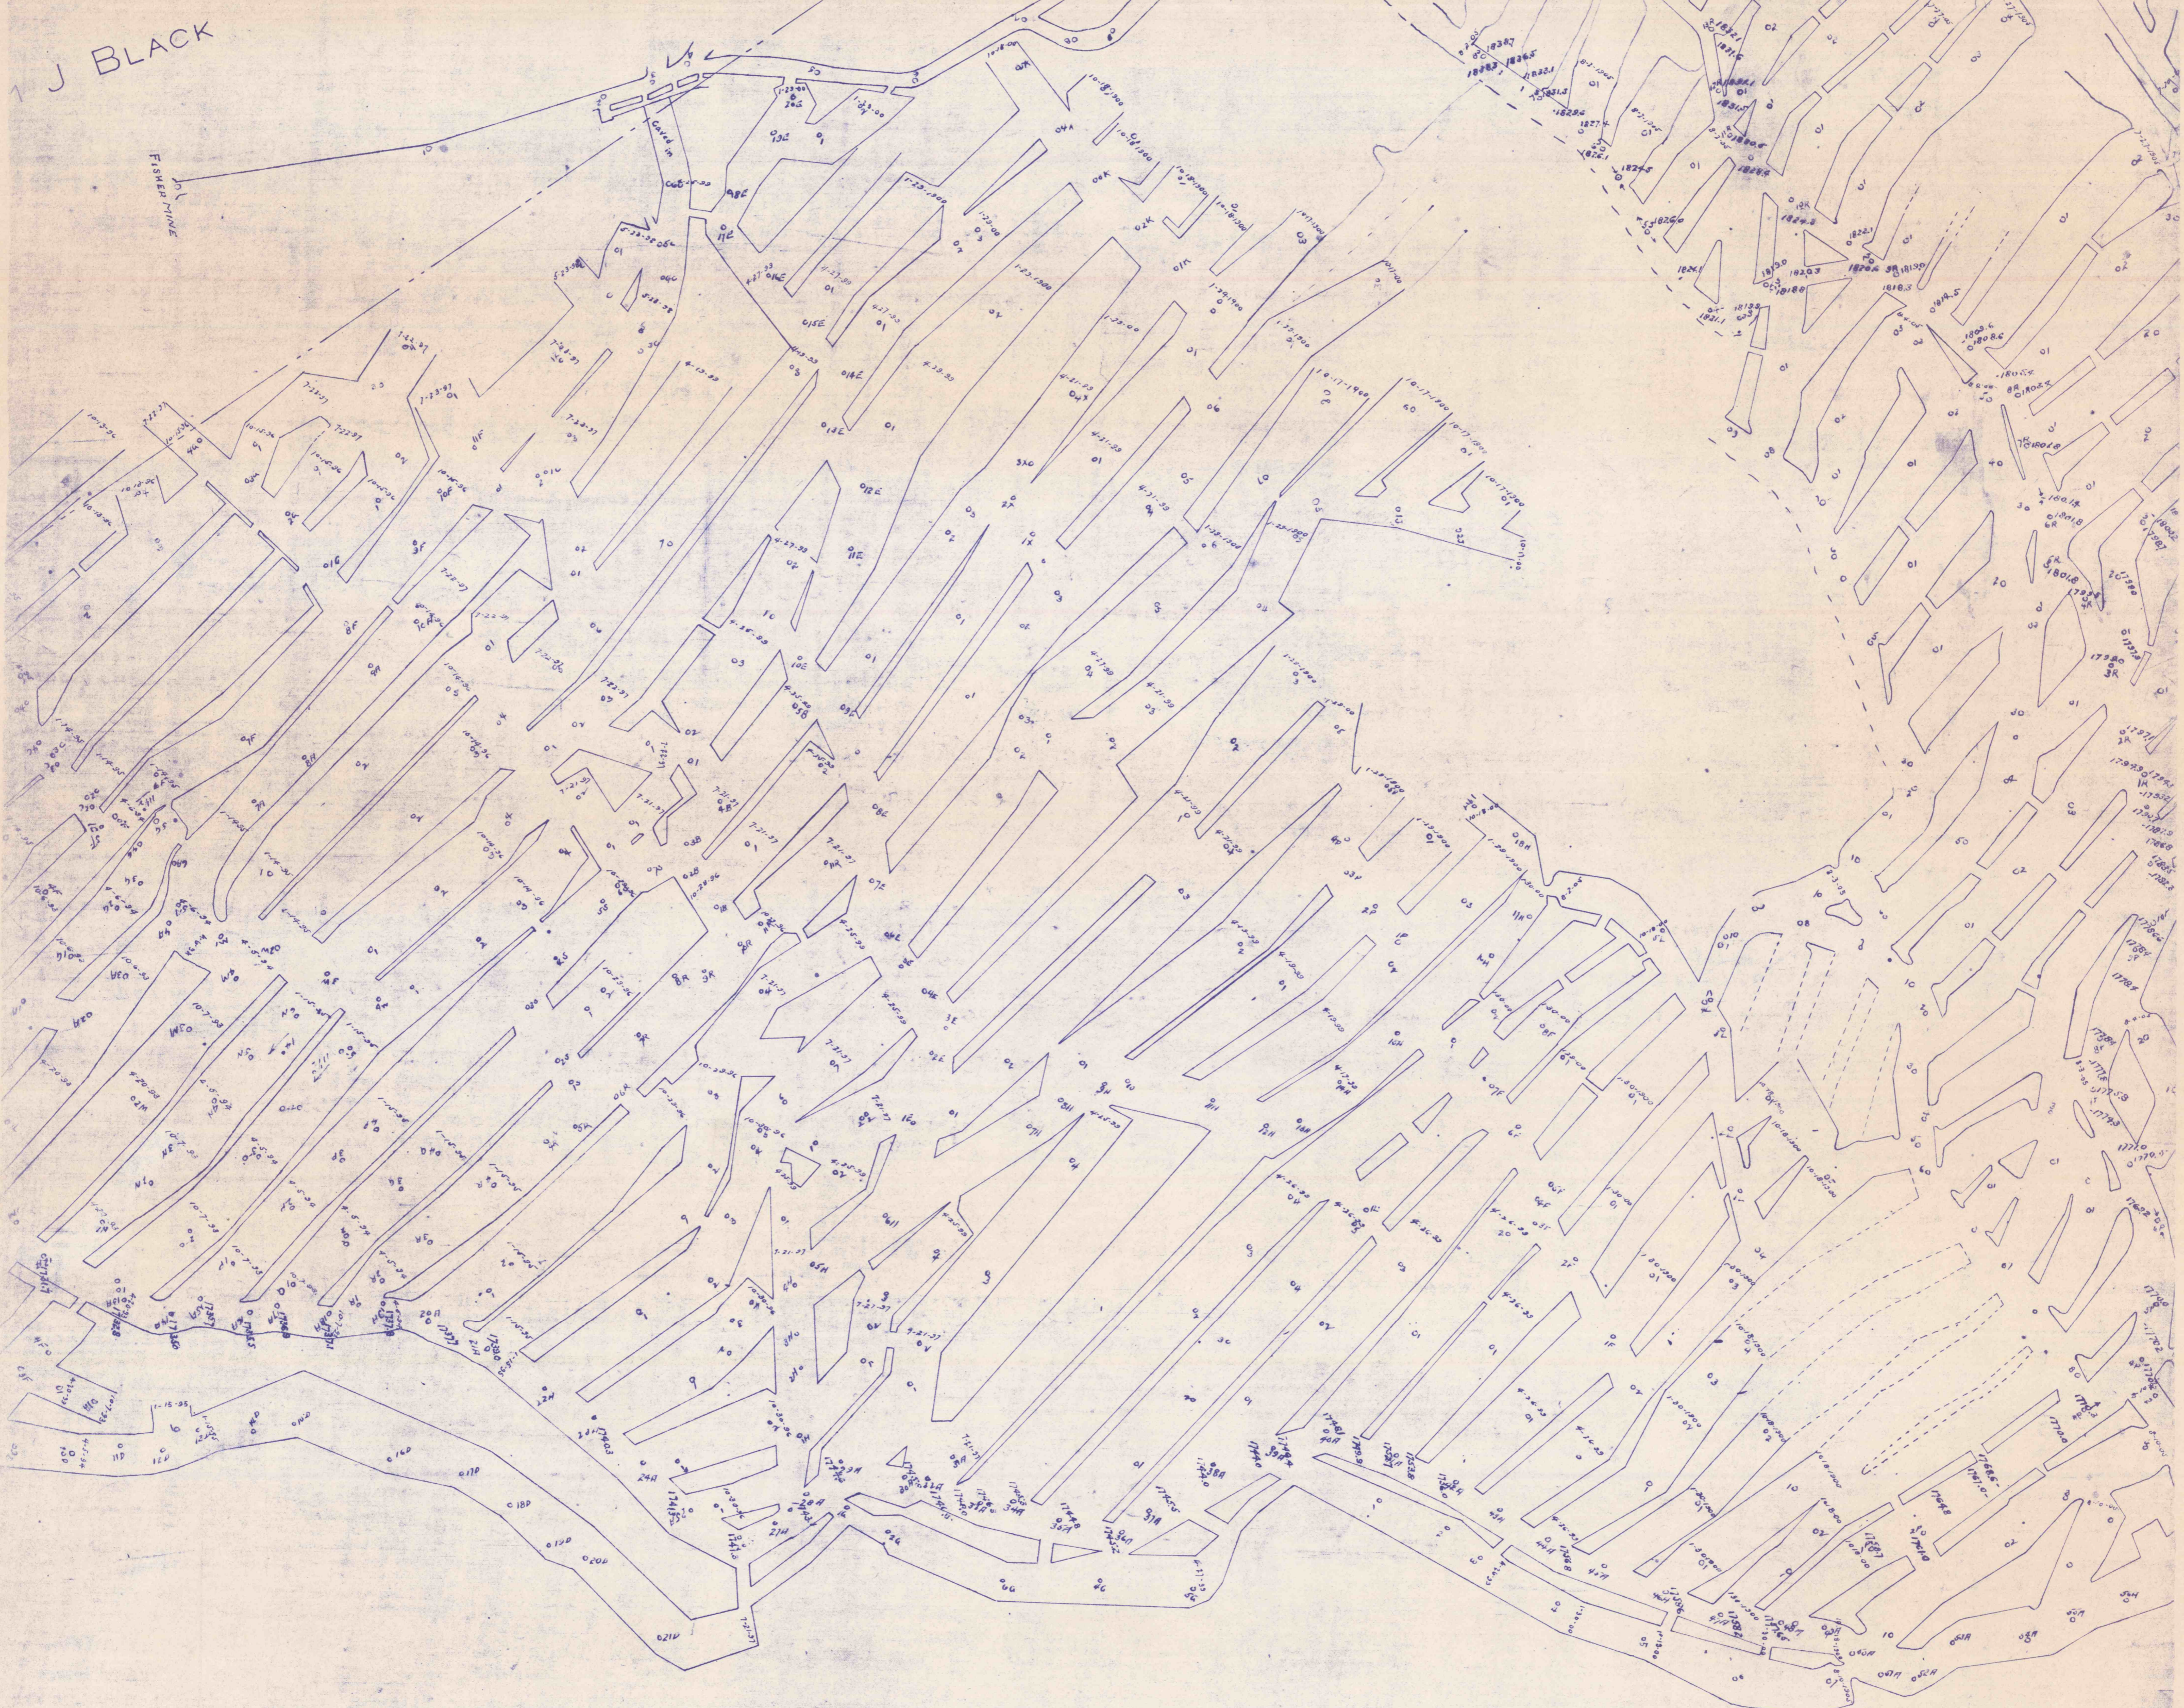

J BLACK

MAP  
OF

MOOREDALE MINE  
—BARNETT SEAM—

BROAD TOP SEMI-ANTHRACITE COAL CO  
1905

SCALE: 100 FT PER INCH

*P. H. Brown*  
ENGR.

B  
17