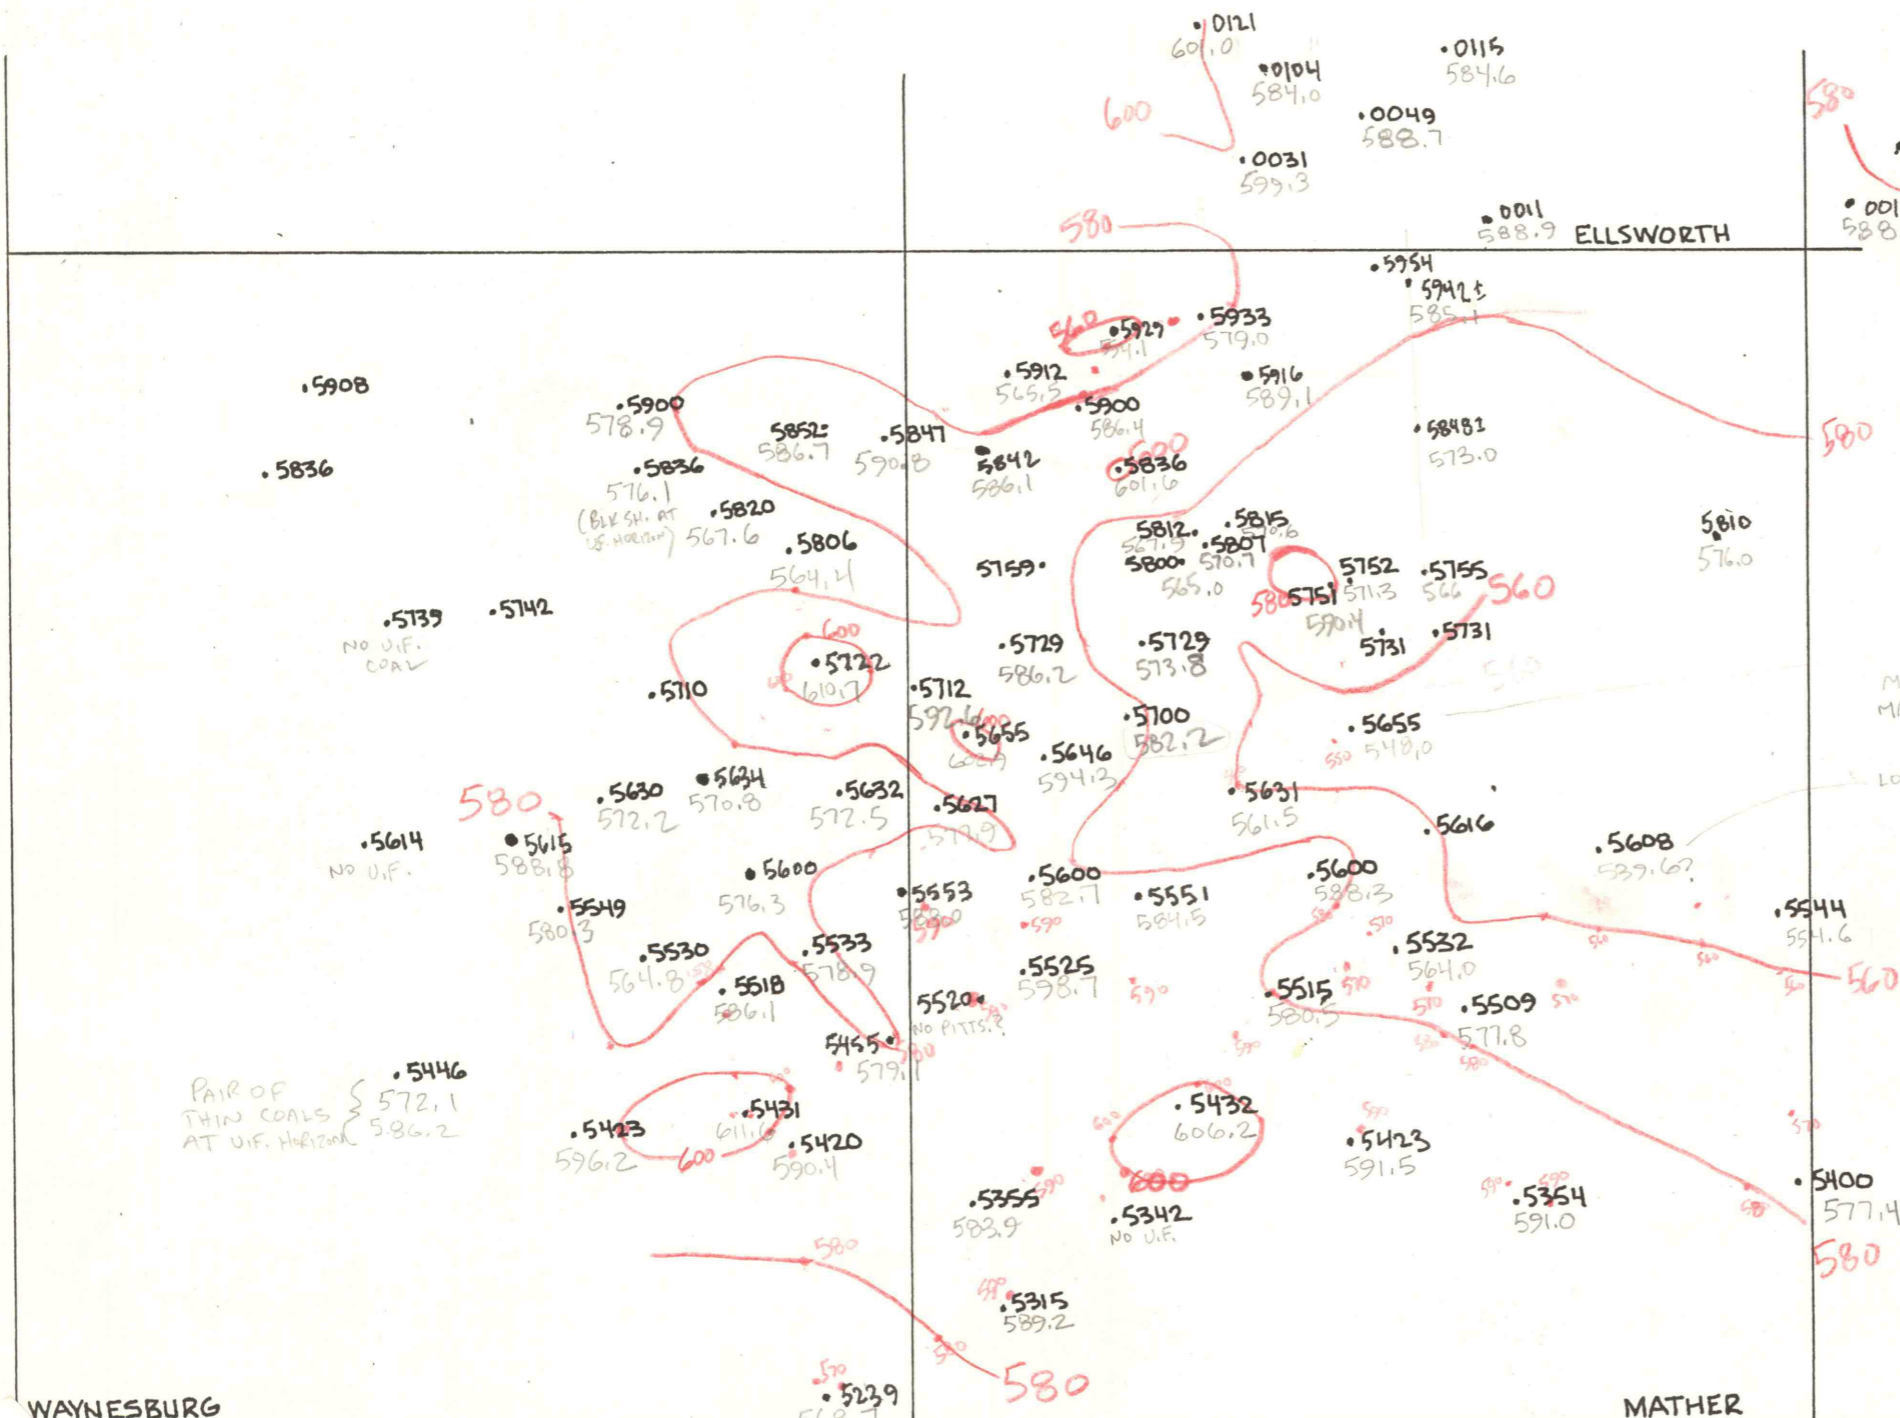

ISOPACH OF CONEMAUGH GROUP

ROTARY DRILLED INTO PITTS. MINE OPENING. LOG STARTS WITH CLAYSTONE. MAY ACTUALLY BE BELOW BASE OF PITTS,

LOWER OF 2 THIN COALS AT ABOUT THE U.F. HORIZON.