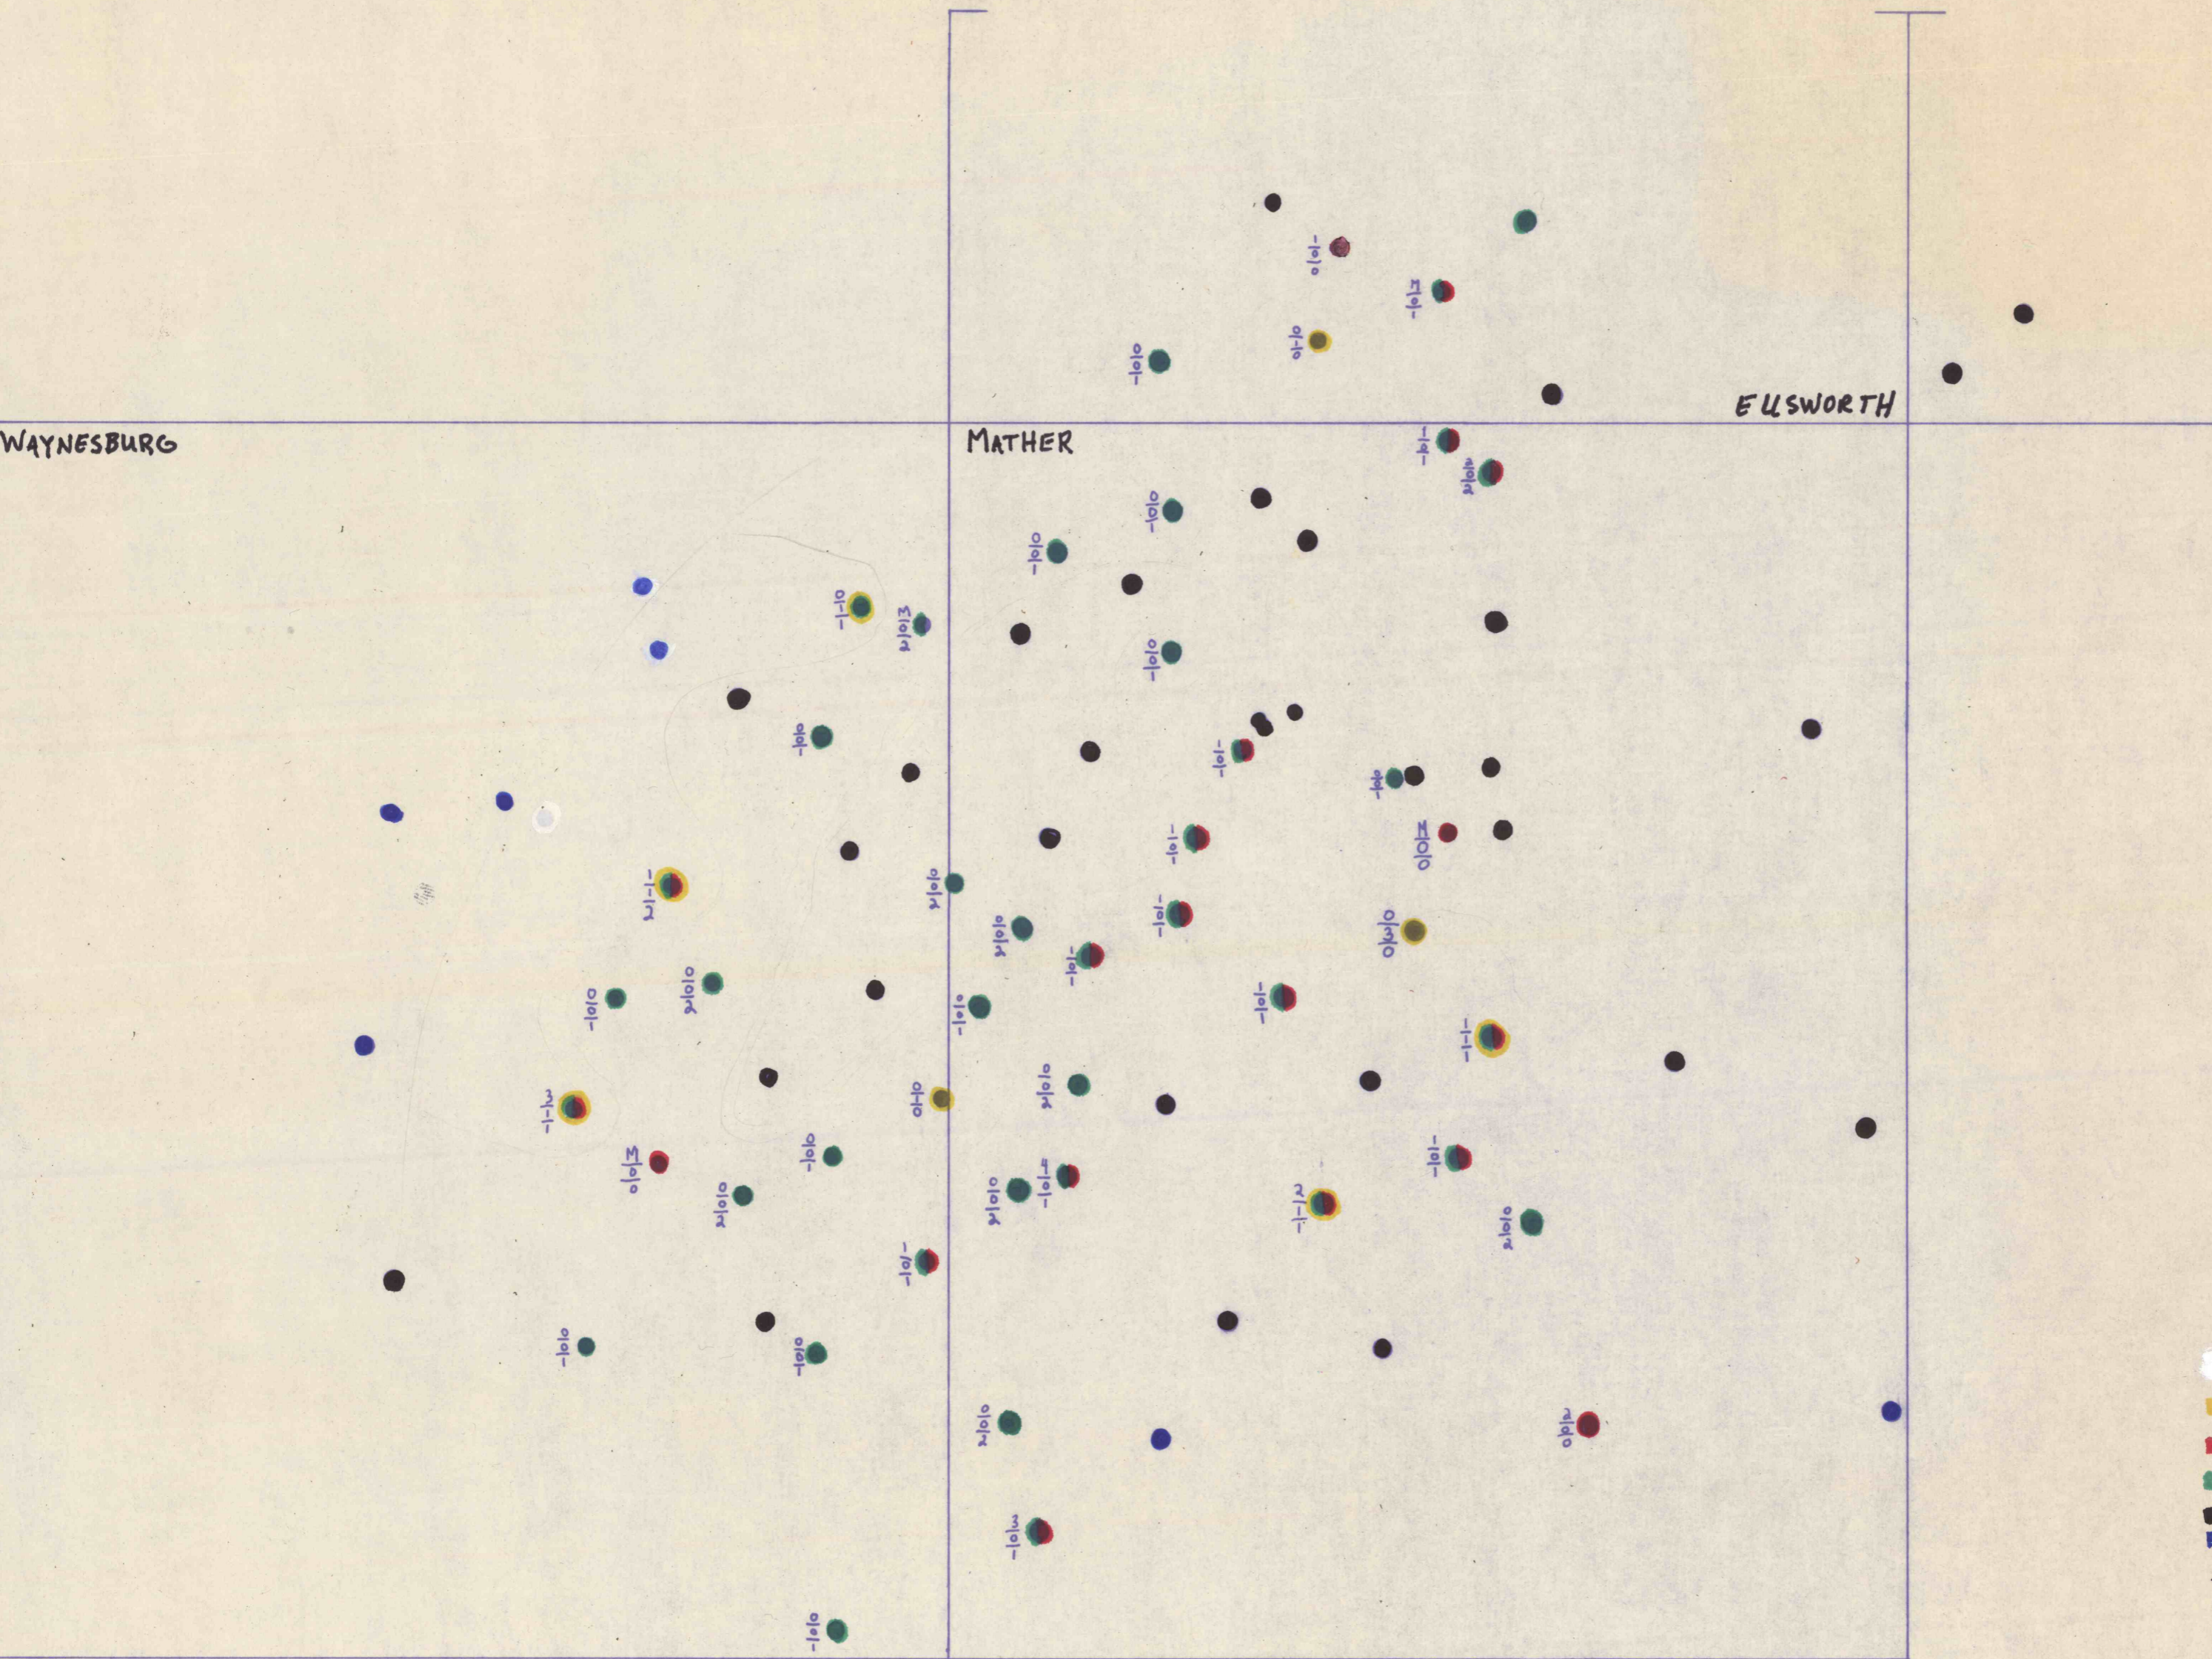

WAYNESBURG

MATHER

ELSWORTH

- LEGEND**
- Middle parting
  - Upper parting
  - Lower parting
  - Solid Coal
  - No Coal
  - X - upper no. of partings
  - X - middle no. of partings
  - X - lower no. of partings
  - M - many partings