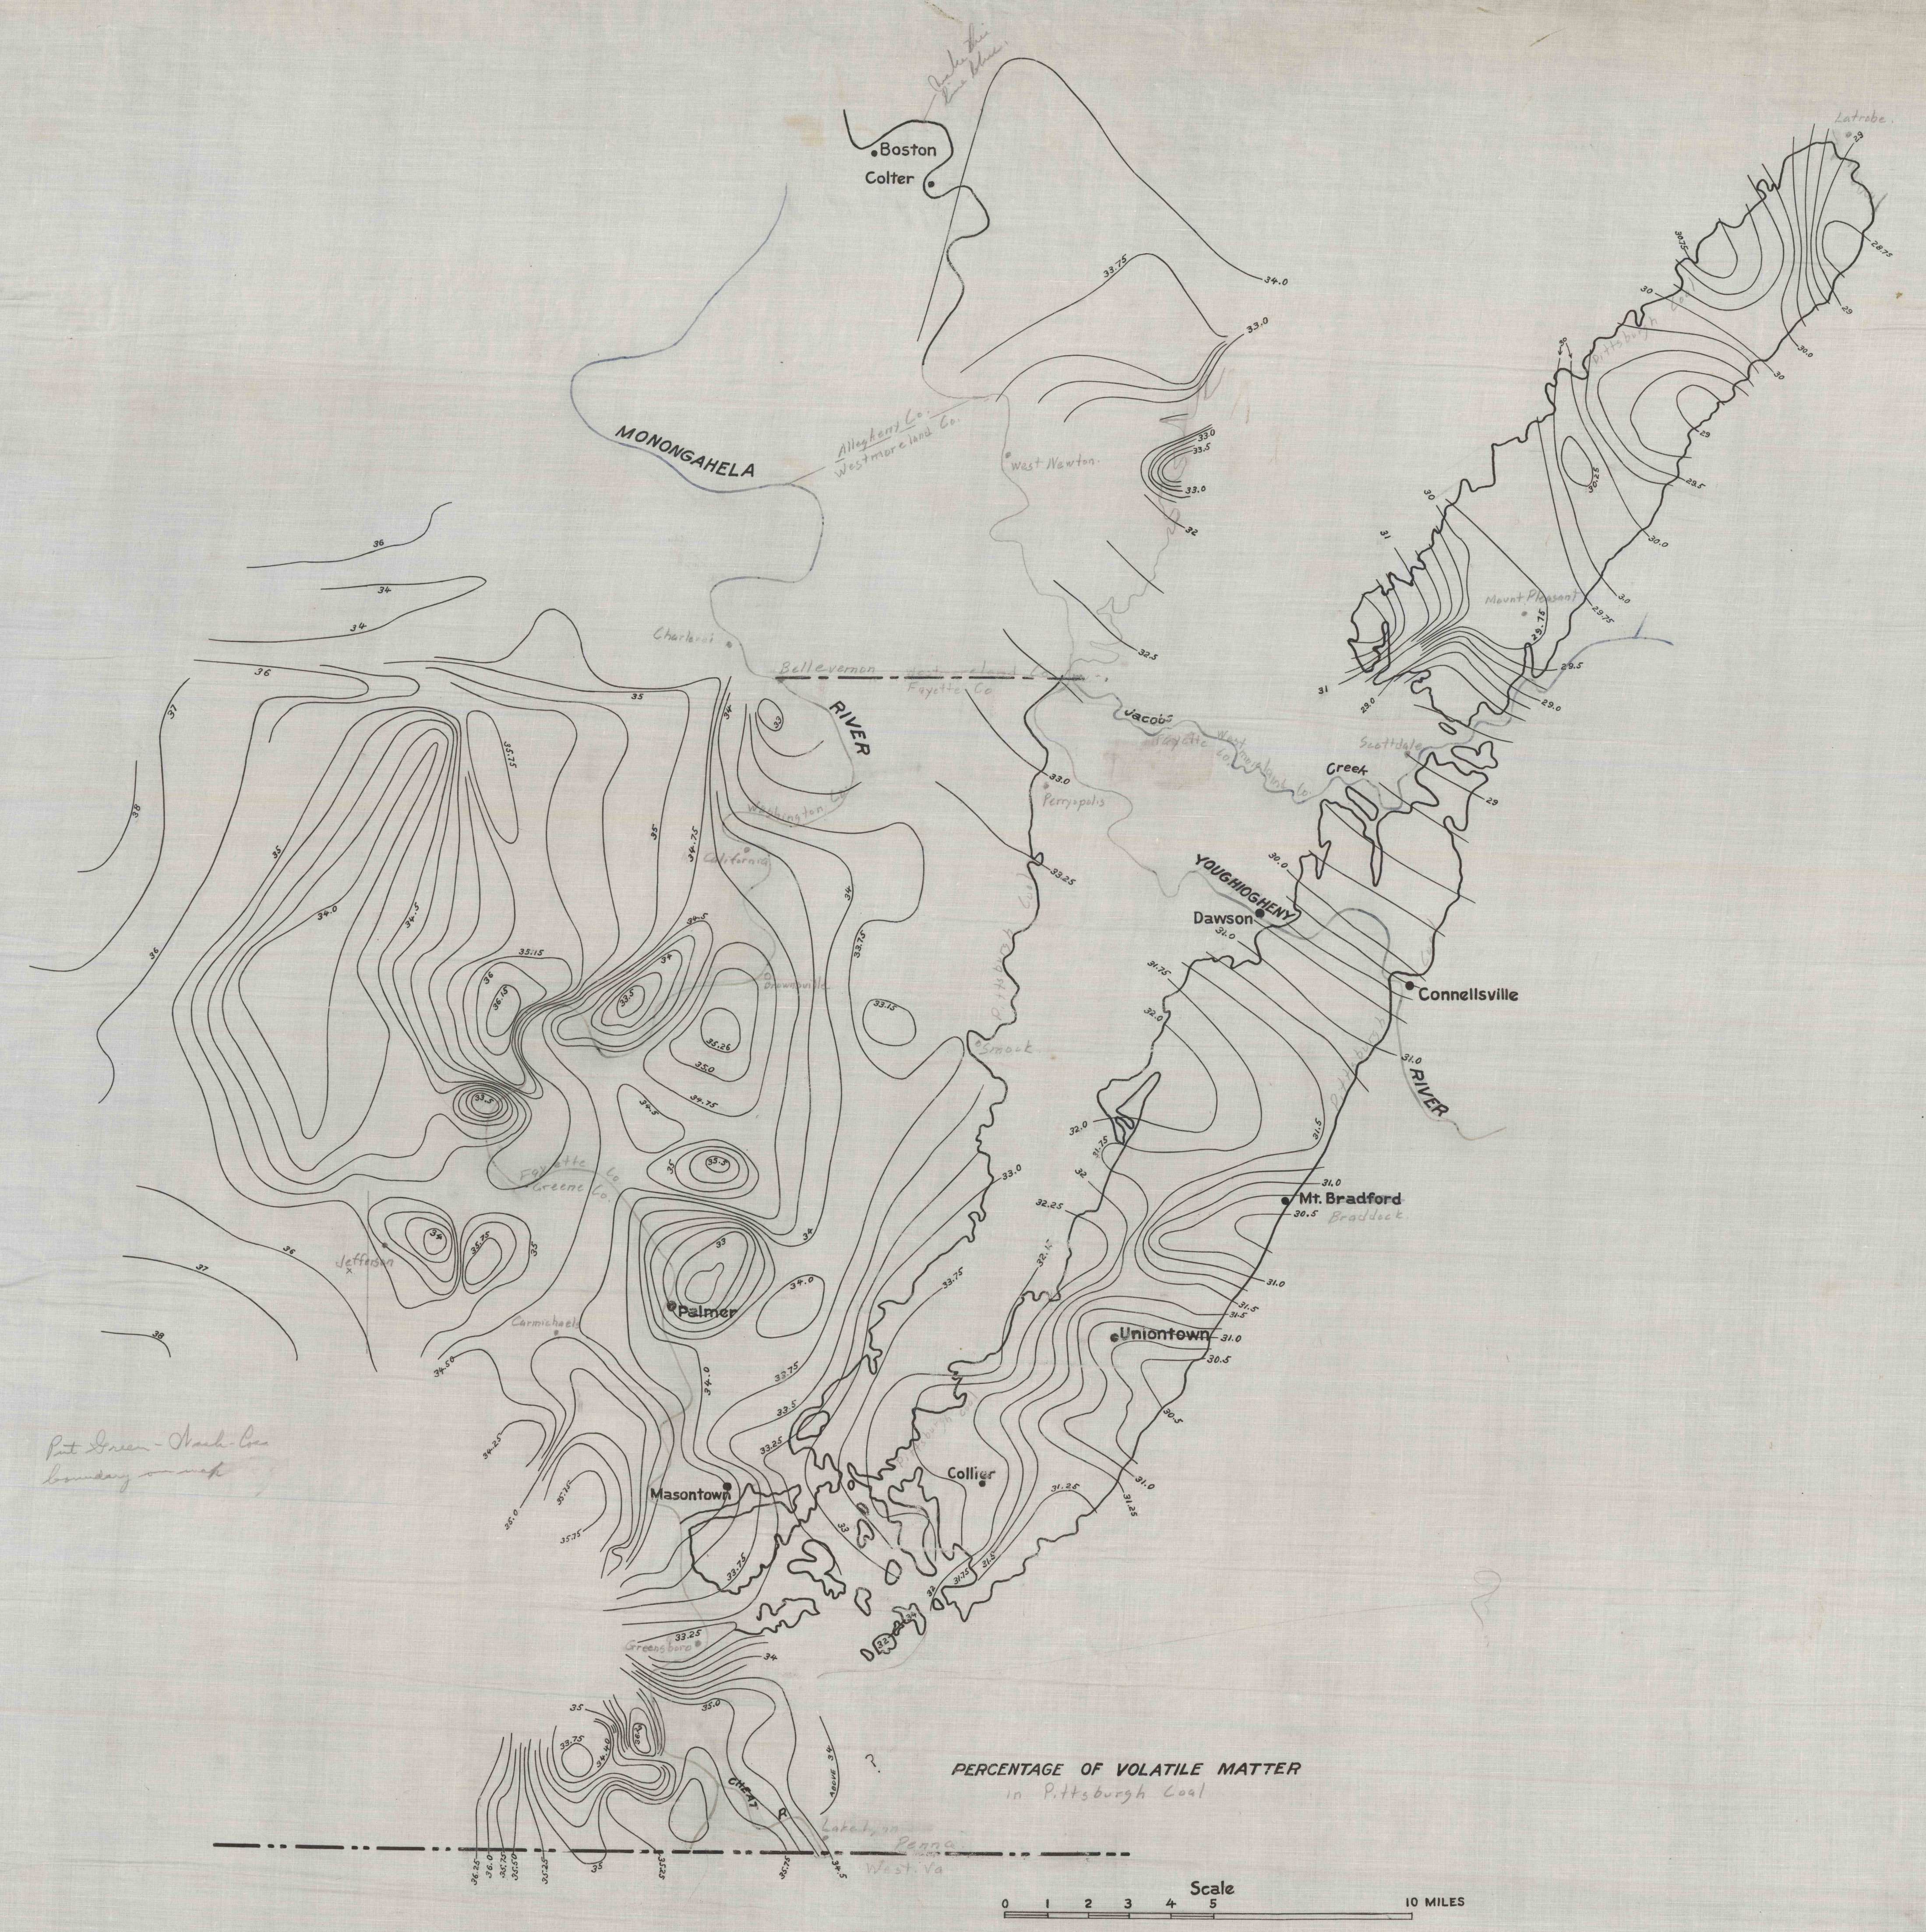

1" = 2.02 miles
1" = 10.445

Put Green - Shad - Co
boundary on map

Put Green - Shad - Co

Latrobe

Boston Colter

MONONGAHELA RIVER

Allegheny Co.
Westmoreland Co.

West Newton

Charlestown

Bellevue

FAYETTE CO.

WASHINGTON CO.

Palmer

YOUGHIOGHENY RIVER

Dawson

Connellsville