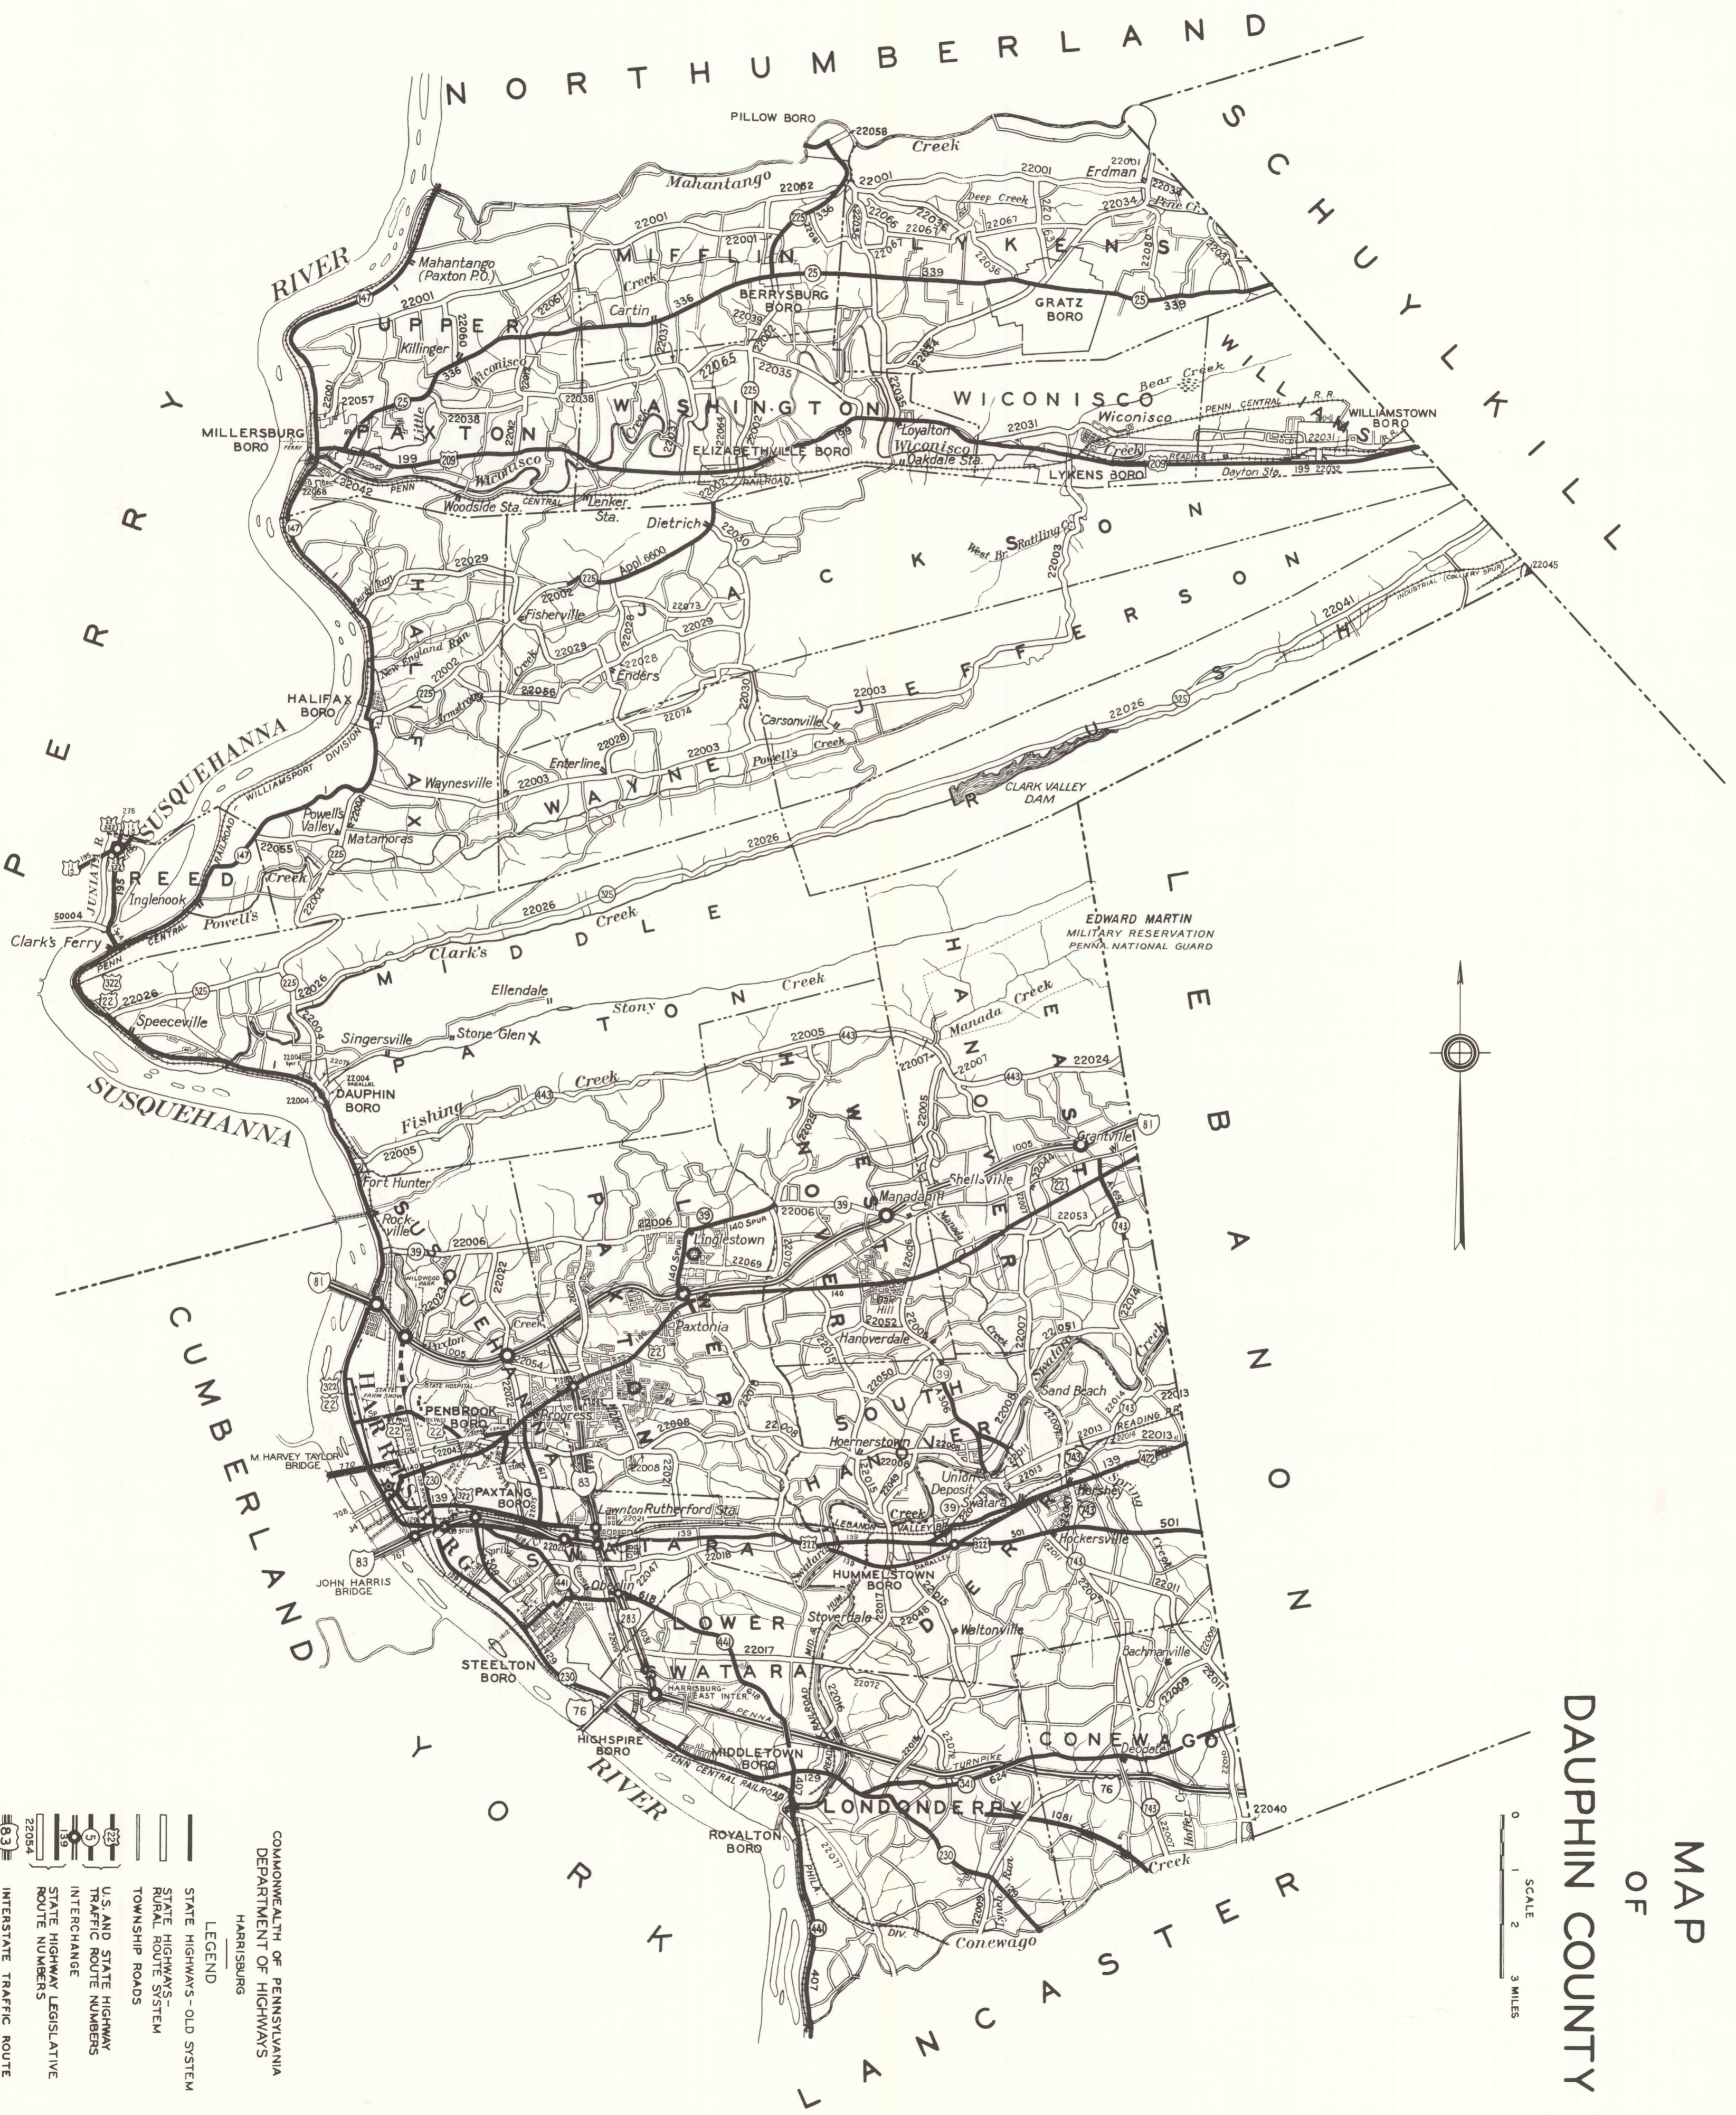

REVISIO
APRIL 1968

COMMONWEALTH OF PENNSYLVANIA
DEPARTMENT OF HIGHWAYS
HARRISBURG

LEGEND

- STATE HIGHWAYS - OLD SYSTEM
- STATE HIGHWAYS - RURAL ROUTE SYSTEM
- TOWNSHIP ROADS
- U.S. AND STATE HIGHWAY TRAFFIC ROUTE NUMBERS
- INTERCHANGE
- STATE HIGHWAY LEGISLATIVE ROUTE NUMBERS
- INTERSTATE TRAFFIC ROUTE

0 1 2 3
SCALE
MILES

MAP
OF
DAUPHIN COUNTY