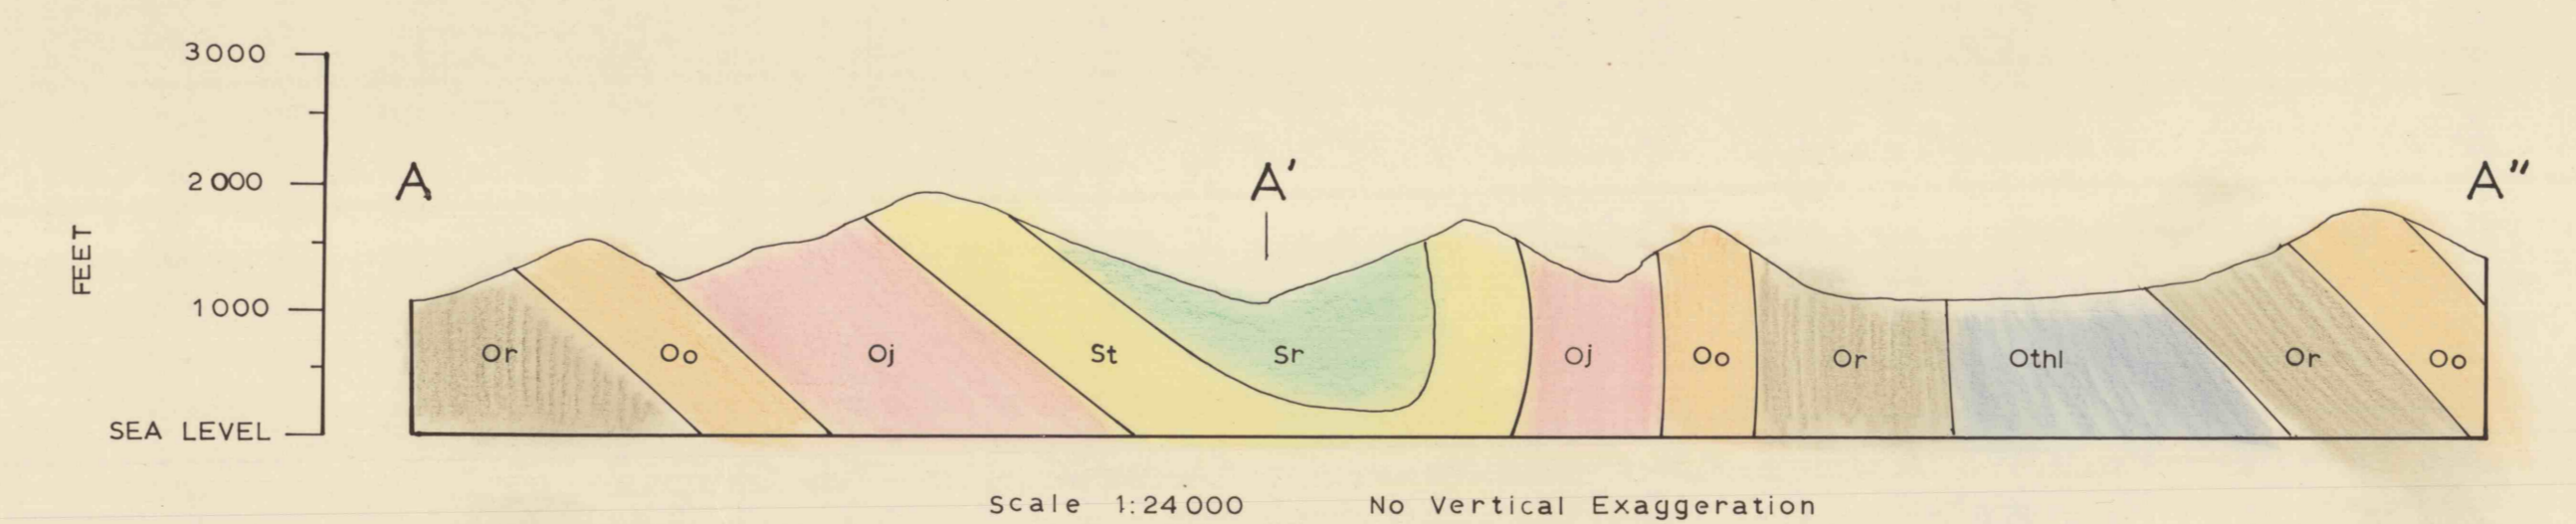

BEDROCK GEOLOGY OF SUGAR VALLEY AND VICINITY

PLATE 1

EXPLANATION

SILURIAN	Sr	Rose Hill Formation		Definite Contact
	St	Tuscarora Formation		Photozoogeologic Contact
	Oj	Juniata Formation		Approximate Contact
	Oo	Oswego Formation		Inferred Contact
ORDOVICIAN	Or	Reedsville Formation		Definite Fault
	Othl	Trenton Hunter Loysburg Groups		Inferred Fault
	Ob	Bellefonte Formation		Strike and Dip
				Strike and Dip of Overturned Beds
				Line of Cross Section

GEOLOGIC SECTIONS

INDEX MAP

SCALE 1:24,000

base map from U.S. Geological Survey 7.5 quadrangles