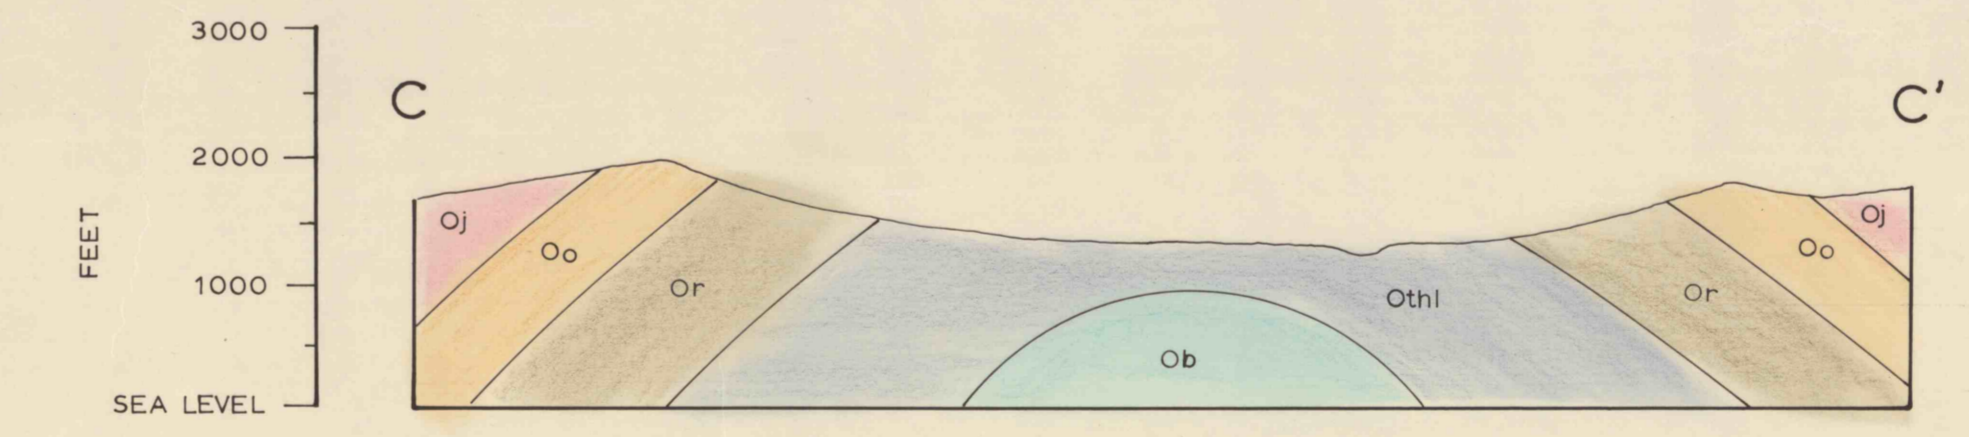

BEDROCK GEOLOGY OF SUGAR VALLEY AND VICINITY

PLATE 1

EXPLANATION

SILURIAN	Sr	Rose Hill Formation		Definite Contact
	St	Tuscarora Formation		Photozoogeologic Contact
	Oj	Juniata Formation		Approximate Contact
	Oo	Oswego Formation		Inferred Contact
ORDOVICIAN	Or	Reedsville Formation		Definite Fault
	Othl	Trenton Hunter Loysburg Groups		Inferred Fault
	Ob	Bellefonte Formation		Strike and Dip
				Strike and Dip of Overturned Beds
				Line of Cross Section

GEOLOGIC SECTIONS

INDEX MAP

SCALE 1:24,000

base map from U.S. Geological Survey 7.5 quadrangles