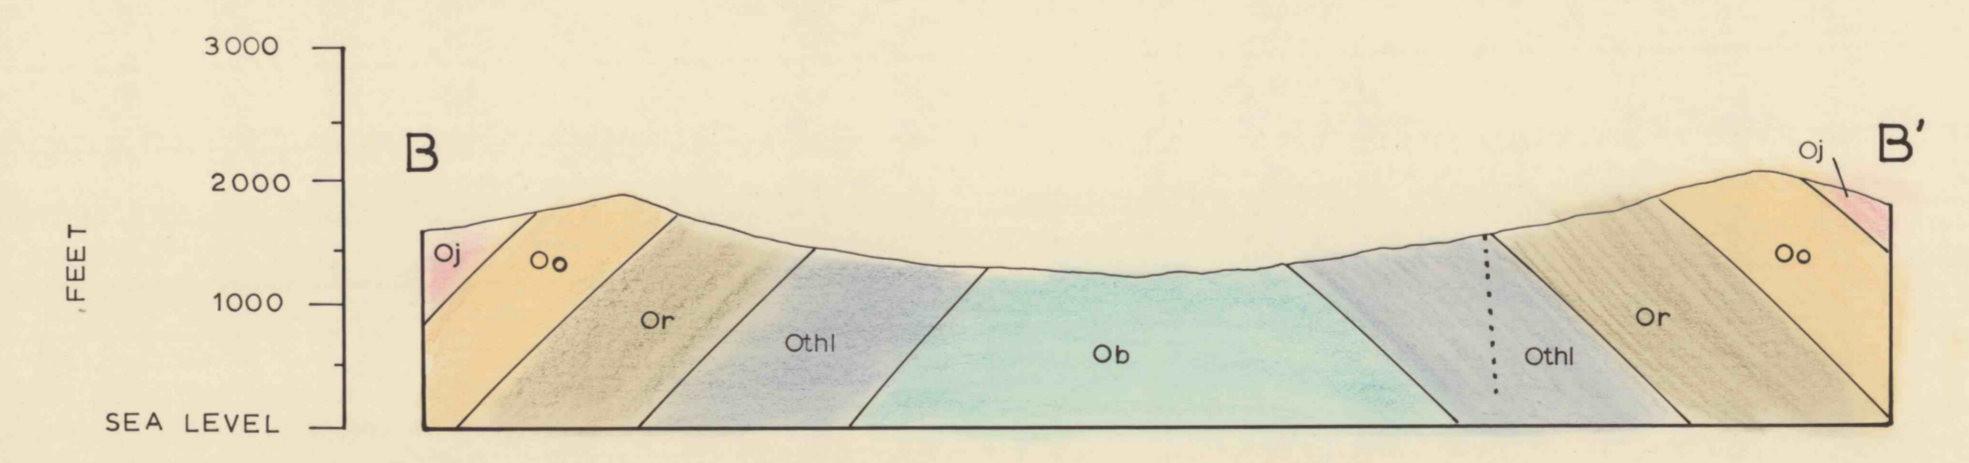

BEDROCK GEOLOGY OF SUGAR VALLEY AND VICINITY

PLATE 1

EXPLANATION

SILURIAN	Sr	Rose Hill Formation		Definite Contact
	St	Tuscarora Formation		Photozoogeologic Contact
	Oj	Juniata Formation		Approximate Contact
	Oo	Oswego Formation		Inferred Contact
ORDOVICIAN	Or	Reedsville Formation		Definite Fault
	Othl	Trenton Hunter Loysburg Groups		Inferred Fault
	Ob	Bellefonte Formation		Strike and Dip
				Strike and Dip of Overturned Beds
				Line of Cross Section

GEOLOGIC SECTIONS

INDEX MAP

SCALE 1:24,000

base map from U.S. Geological Survey 7.5 quadrangles