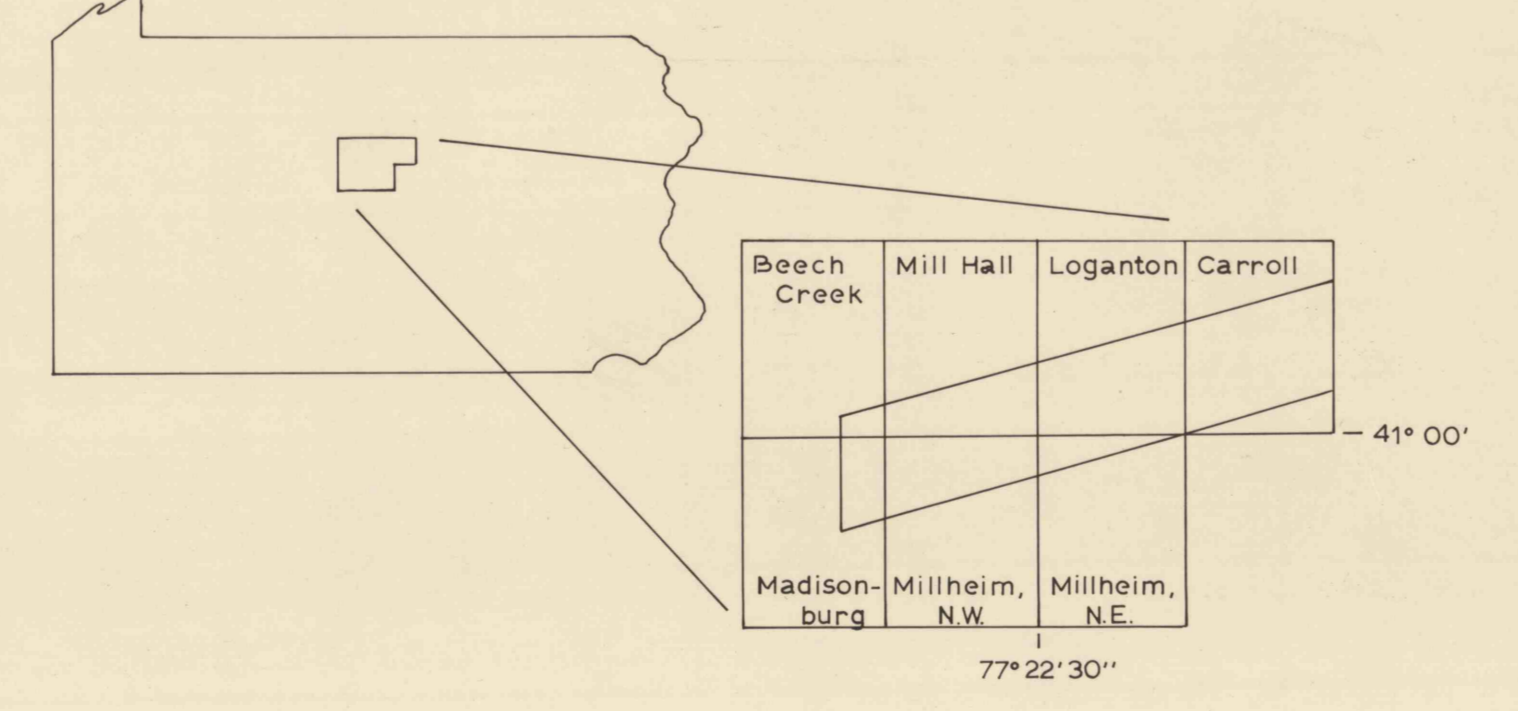

BEDROCK GEOLOGY OF SUGAR VALLEY AND VICINITY

PLATE 1

EXPLANATION

SILURIAN	Sr	Rose Hill Formation		Definite Contact
	St	Tuscarora Formation		Photozoogeologic Contact
	Oj	Juniata Formation		Approximate Contact
	Oo	Oswego Formation		Inferred Contact
ORDOVICIAN	Or	Reedsville Formation		Definite Fault
	Othl	Trenton Hunter Loysburg Groups		Inferred Fault
	Ob	Bellefonte Formation		Strike and Dip
				Strike and Dip of Overturned Beds
				Line of Cross Section

GEOLOGIC SECTIONS

INDEX MAP

SCALE 1:24,000

base map from U.S. Geological Survey 7.5 quadrangles