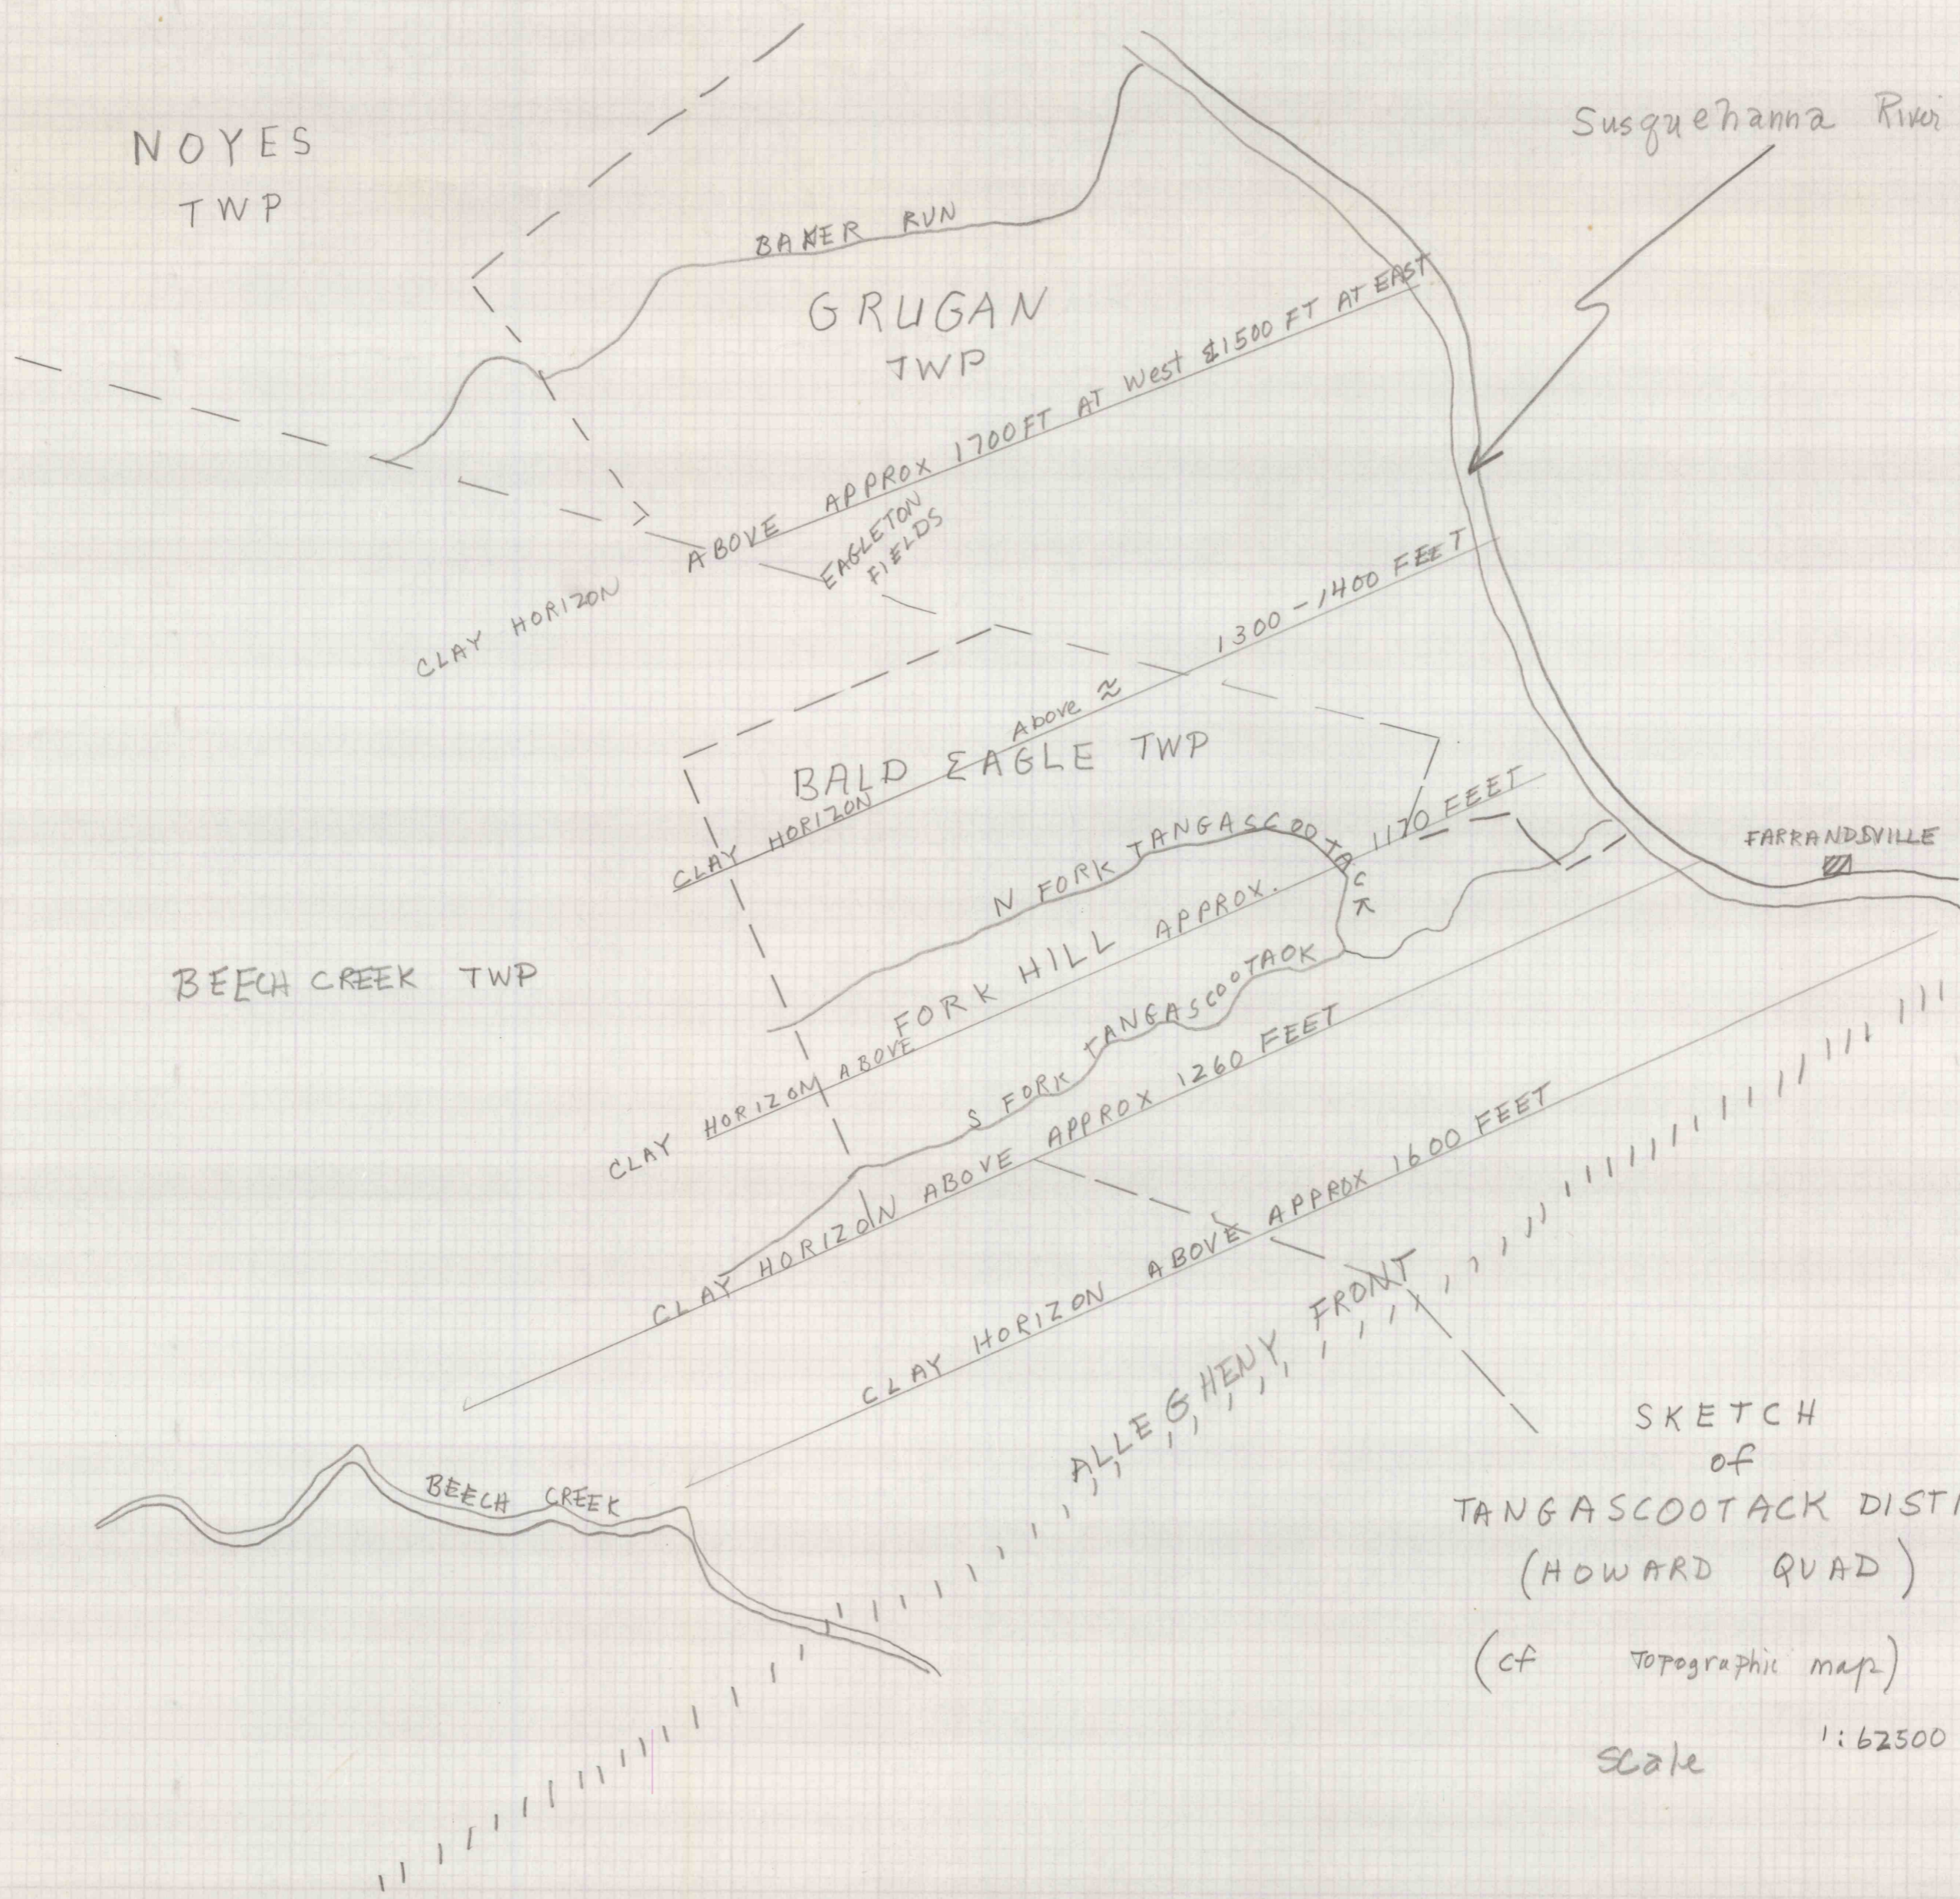

1/1/55

SKETCH  
of  
TANGASCOOTACK DISTRICT  
(HOWARD QUAD)  
(cf topographic map)

Scale 1:62500