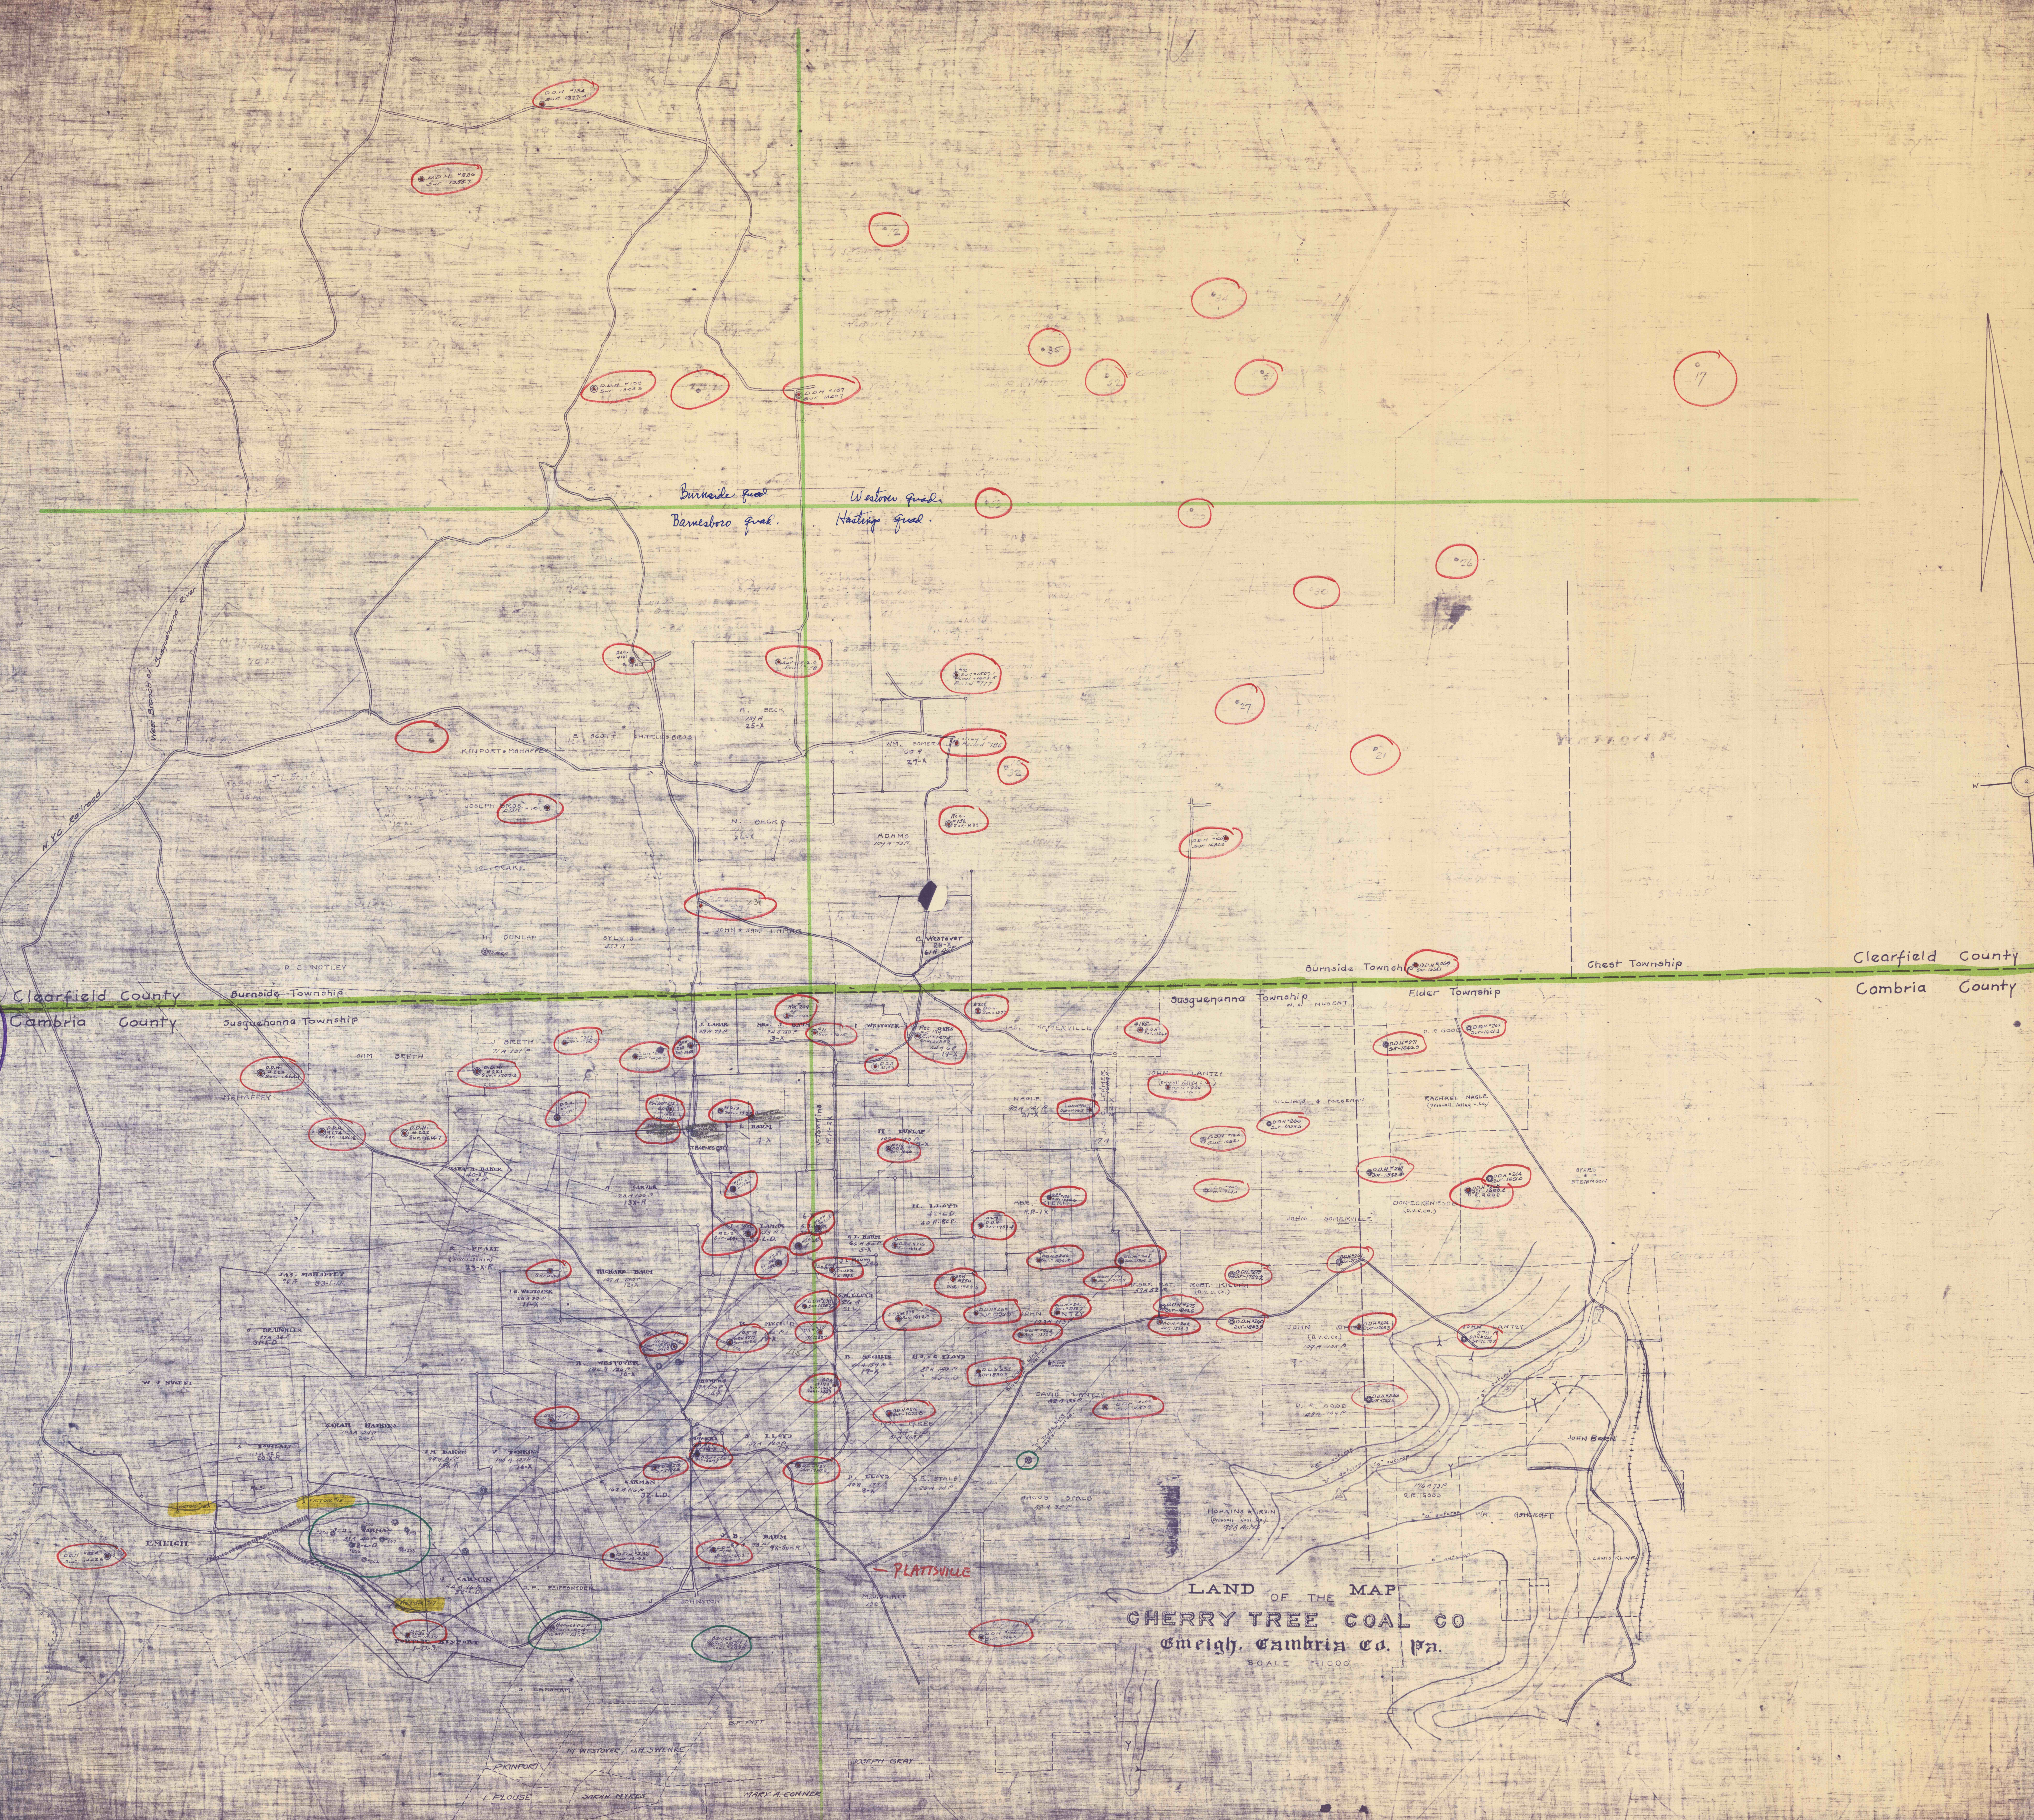

Indiana County
Cambria

Burnside quad
Barnesboro quad
Watson quad
Hasting quad

Clearfield County
Cambria County
Burnside Township
Susquehanna Township
Elder Township
Chest Township
Clearfield County
Cambria County

LAND OF THE MAP
CHERRY TREE COAL CO
Emigh, Cambria Co. Pa.
SCALE 1:1000

PLATTSVILLE

EMIGH

BARMAN

BARNUM

BARNEY

JOHN

JOHN

JOHN

JOHN