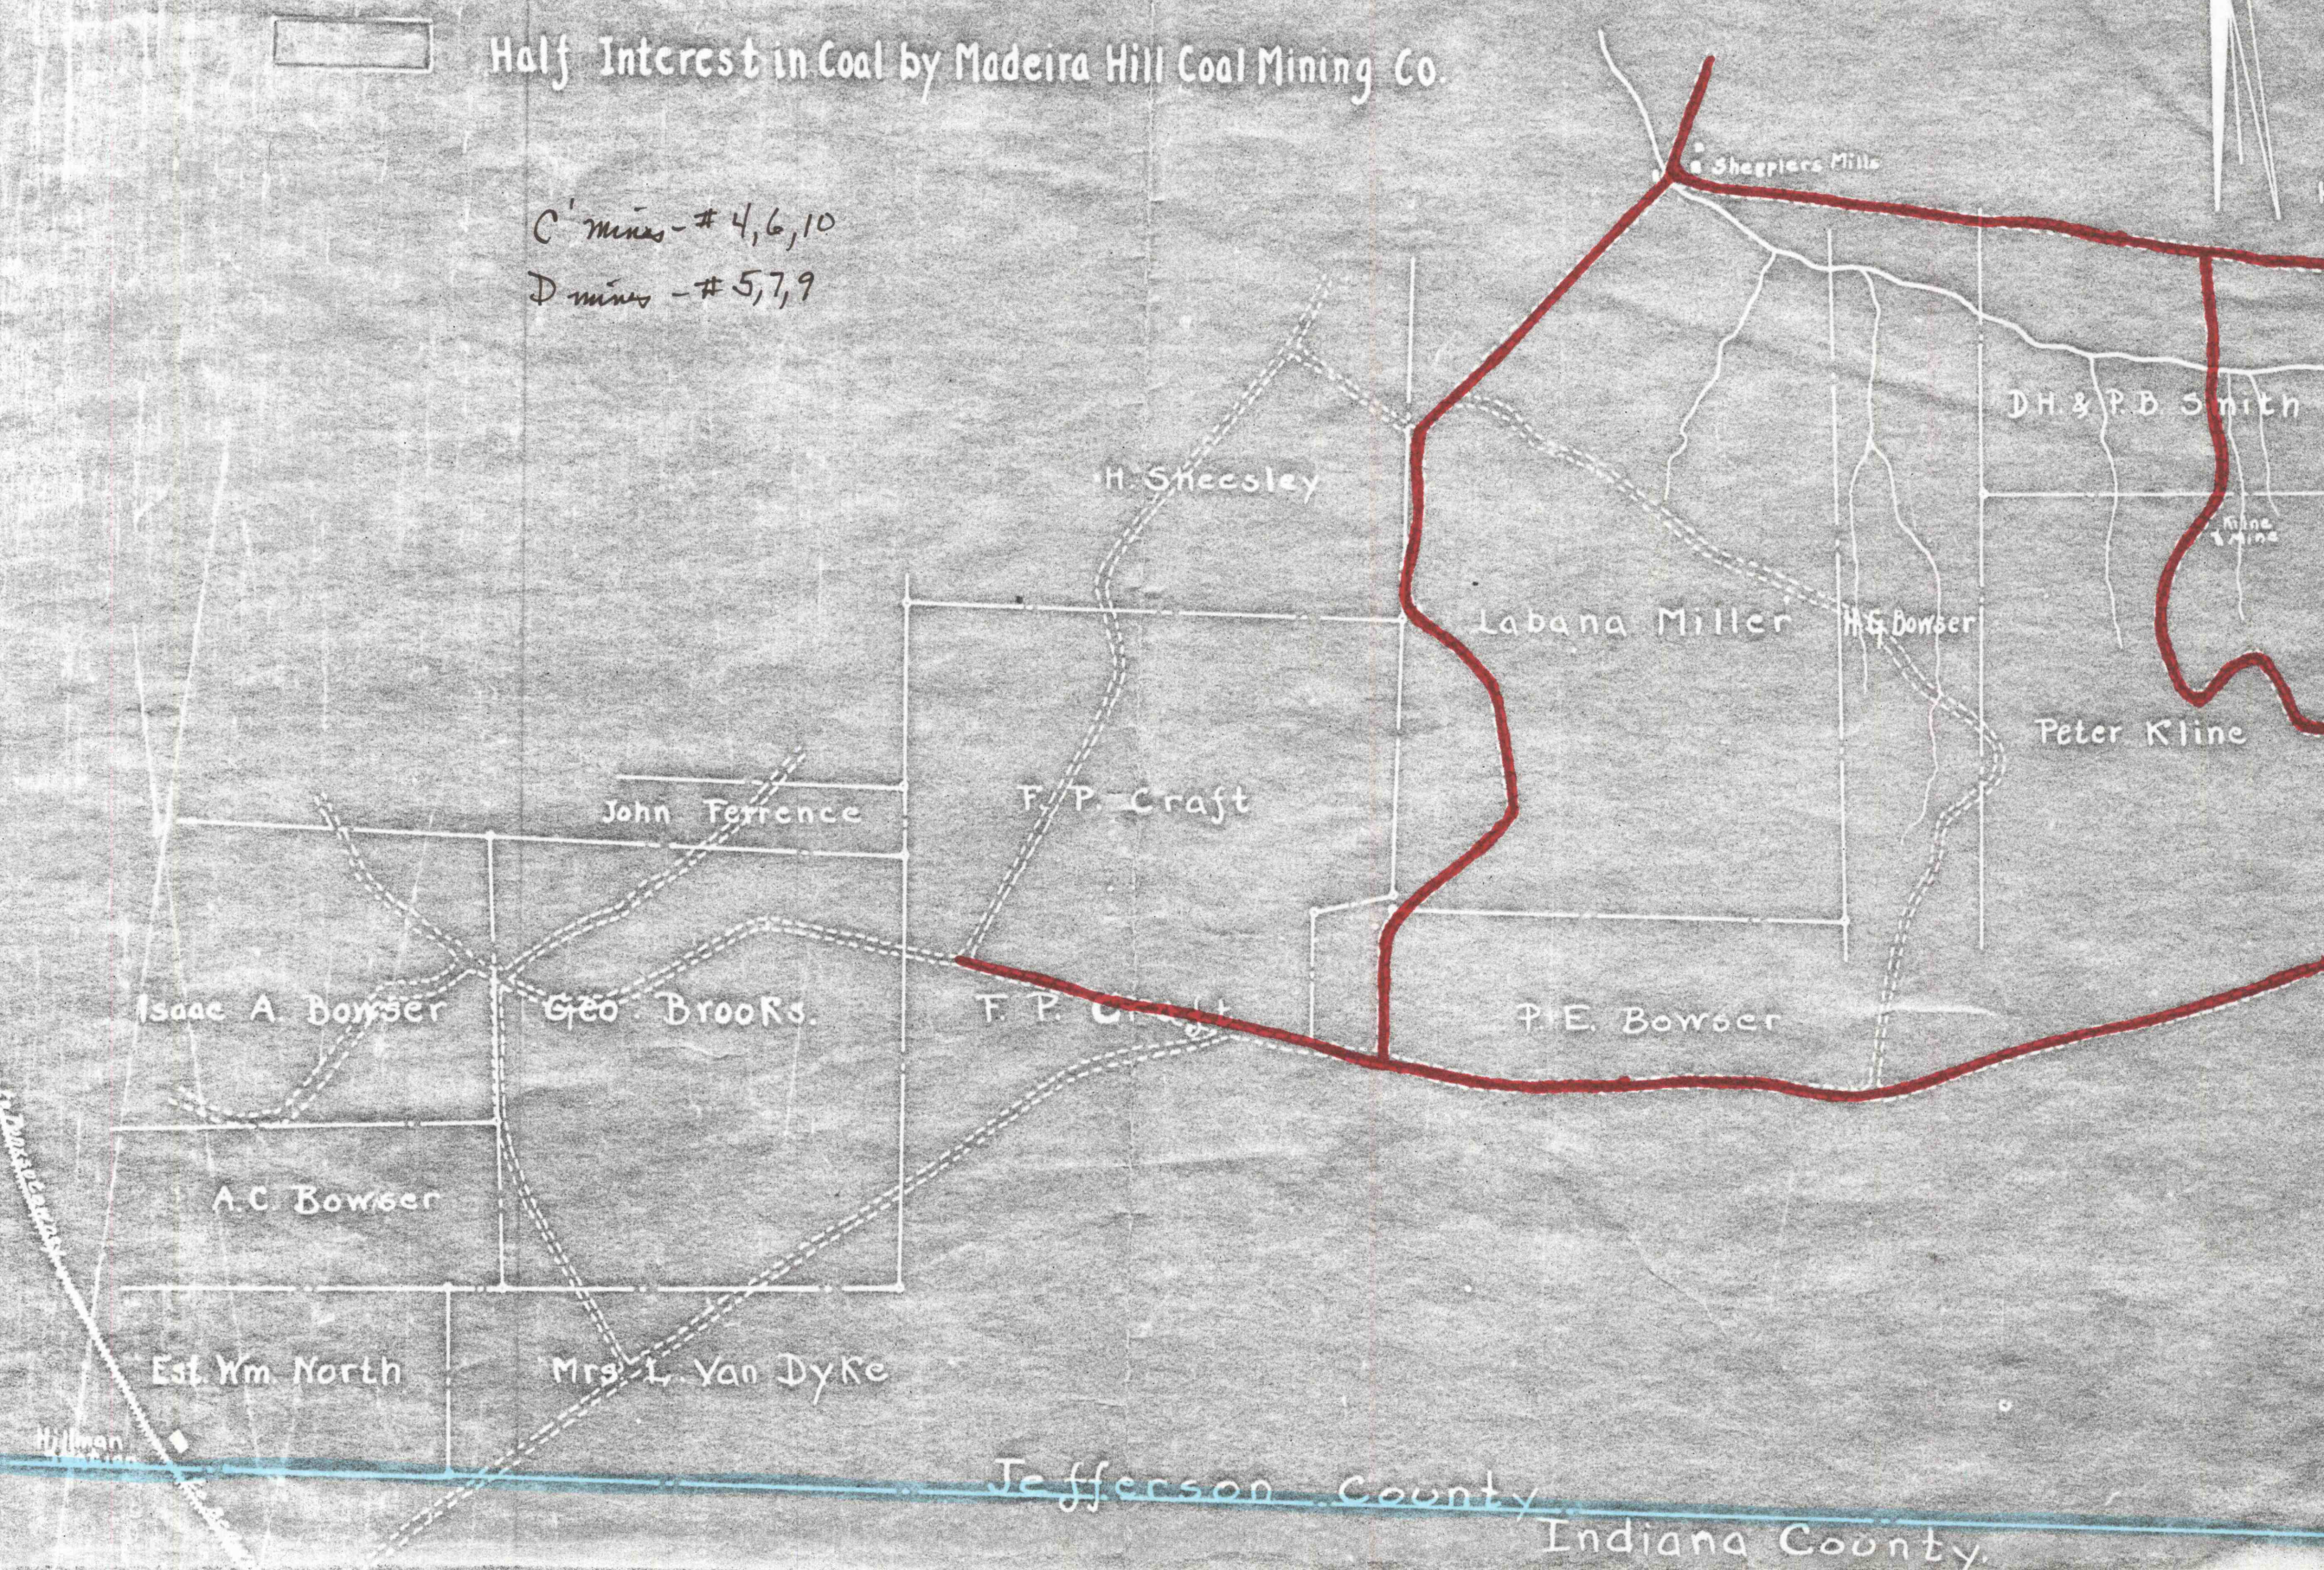

M A P
SHOWING COAL LANDS
of the
MADEIRA HILL COAL MINING CO
and the
SURROUNDING TERRITORY
Situated in
Bell Township, Clearfield County, Pa.

Scale 1"=1000'

May 10 - 1913.

LEGEND

- Coal & Surface owned by Madeira Hill Coal Mining Co.
- Coal owned by Madeira Hill Coal Mining Co.
- Surface owned by Madeira Hill Coal Mining Co.
- Half Interest in Coal by Madeira Hill Coal Mining Co.

C¹ Mines - # 4, 6, 10
D¹ Mines - # 5, 7, 9

Sections of Diamond Drill Holes					
Hole #5	Hole #6	Hole #7	Hole #8	Hole #9	Hole #10
Elev. of Surf	2122.1	2194.1	2242.6	2192.9	2212.9
Elev. of D.	2072.1	2102.5	2122.53	2075.8	2122.7
Coal 2 1/2'	Coal 2 1/2'	Coal 2 1/2'	Coal 2 1/2'	Coal 2 1/2'	Coal 2 1/2'
Section D					
Elev. of C	2038.6	2057.4	2076.53	2062.8	2110.4
Section C					
Coal 2 1/2'	Coal 2 1/2'	Coal 1 1/2'	Coal 1 1/2'	No C ¹ Found	D ¹ Coal 2 1/2'

McGees Mills 7 1/2' Quad.

PD
8239

771