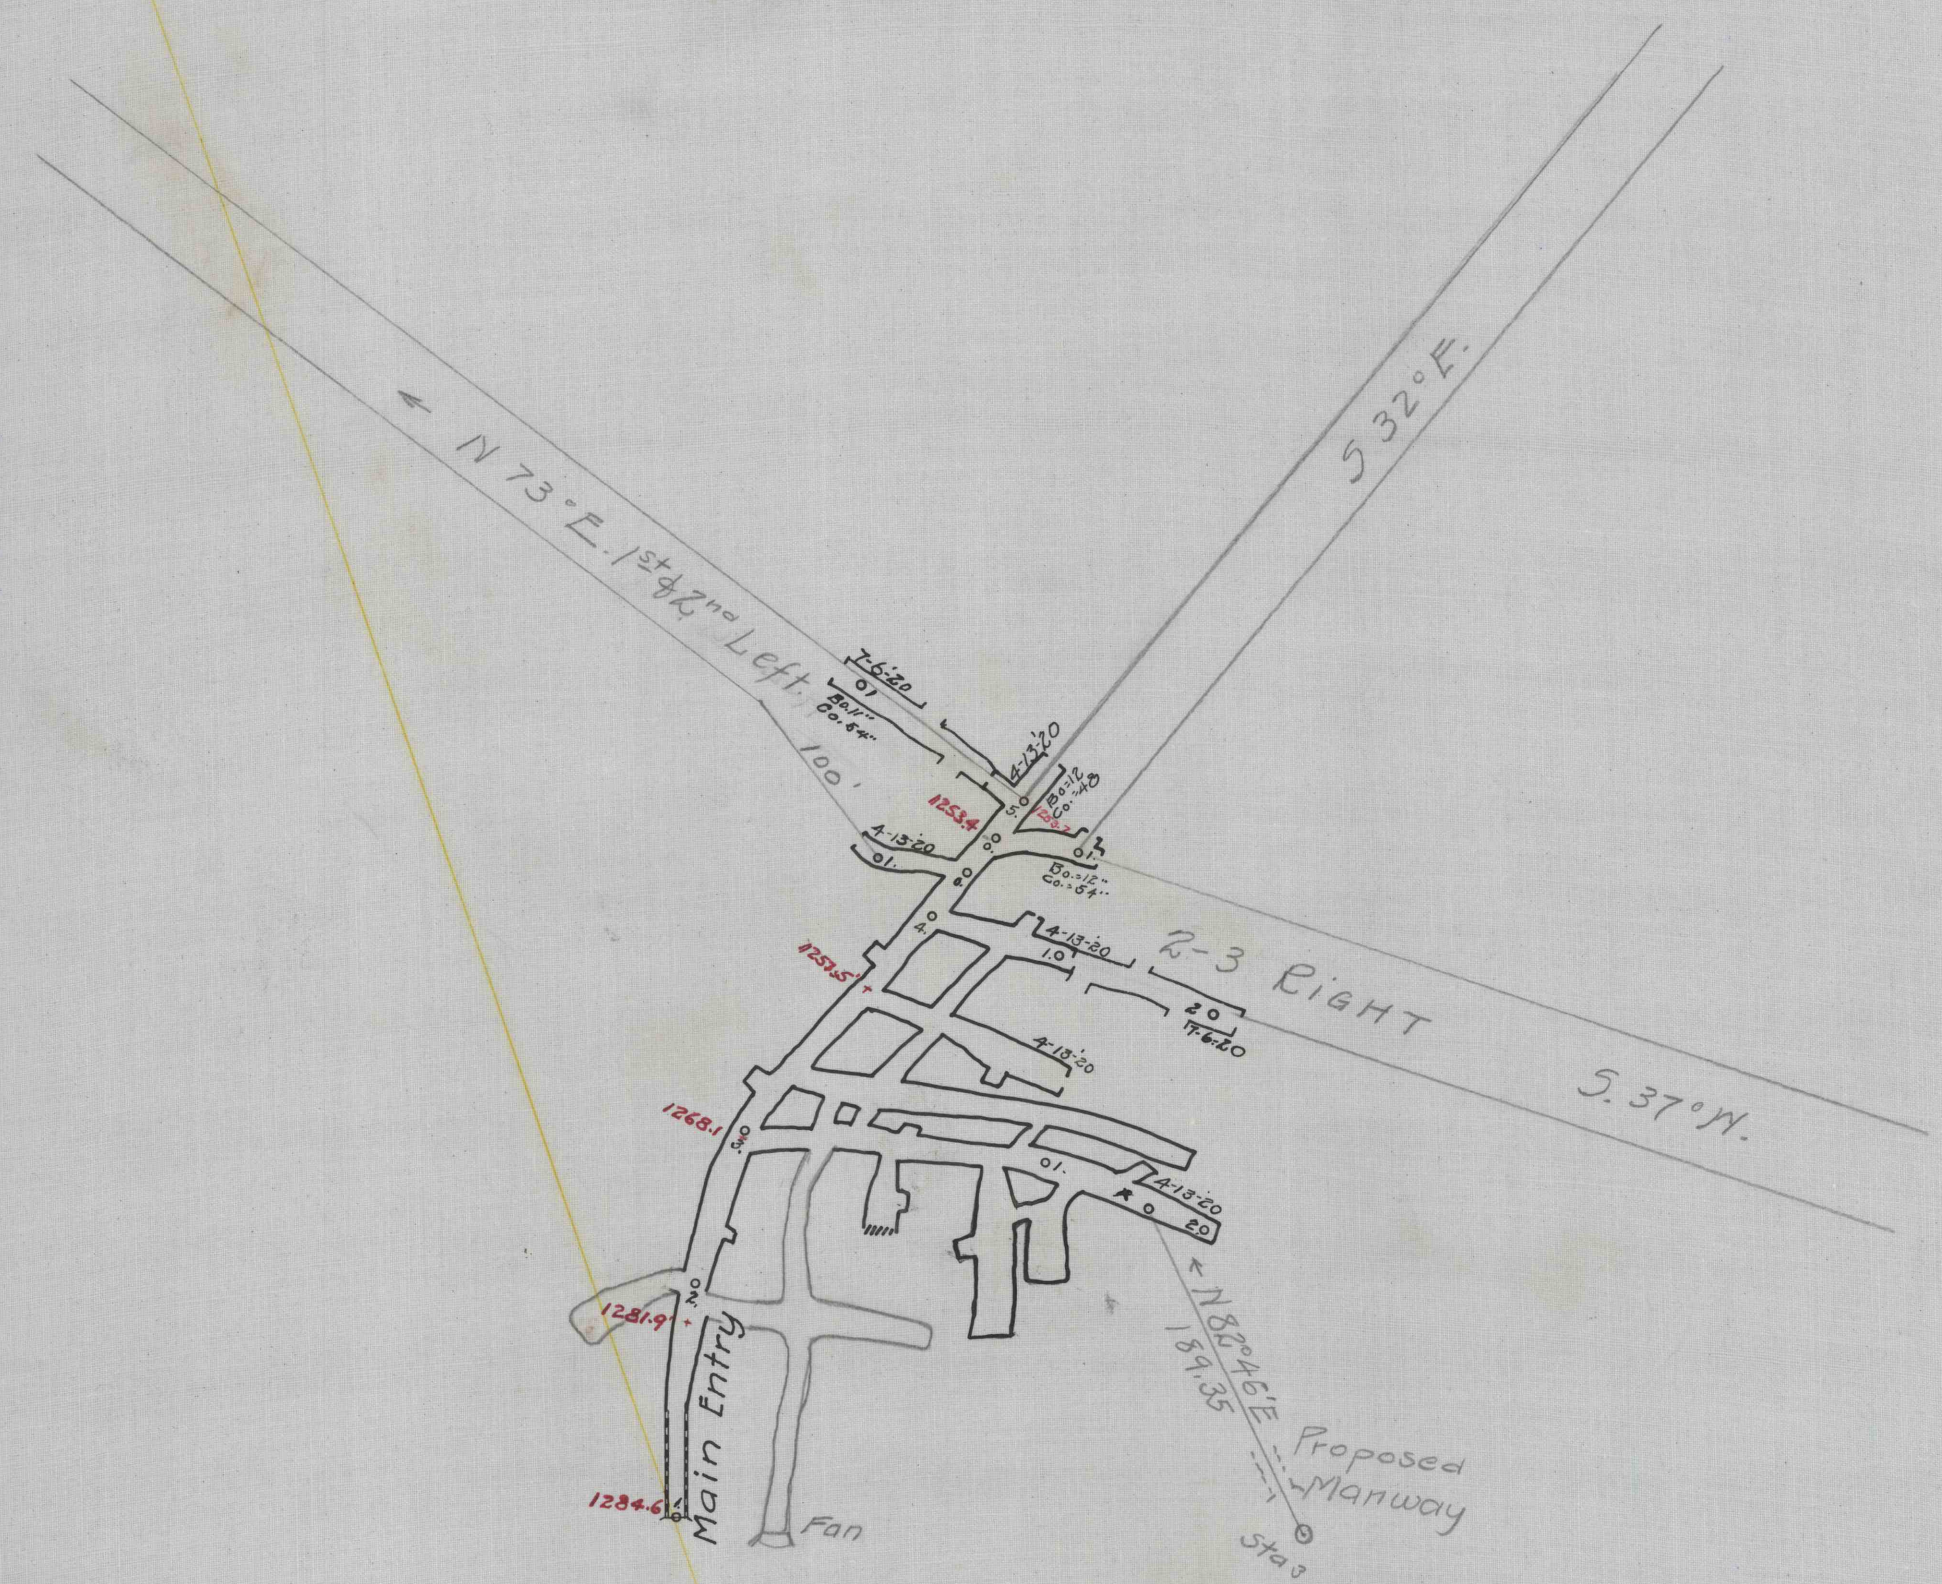

7000.0 East

6000.0 East

MINE MAP
OF
SOUTH BRANCH COAL CO.
M^oGEES, PA.

Scale 1"=100'
Pottsville, Pa., April 1920.

H. M. Kanarr
Engineer.

GE-88