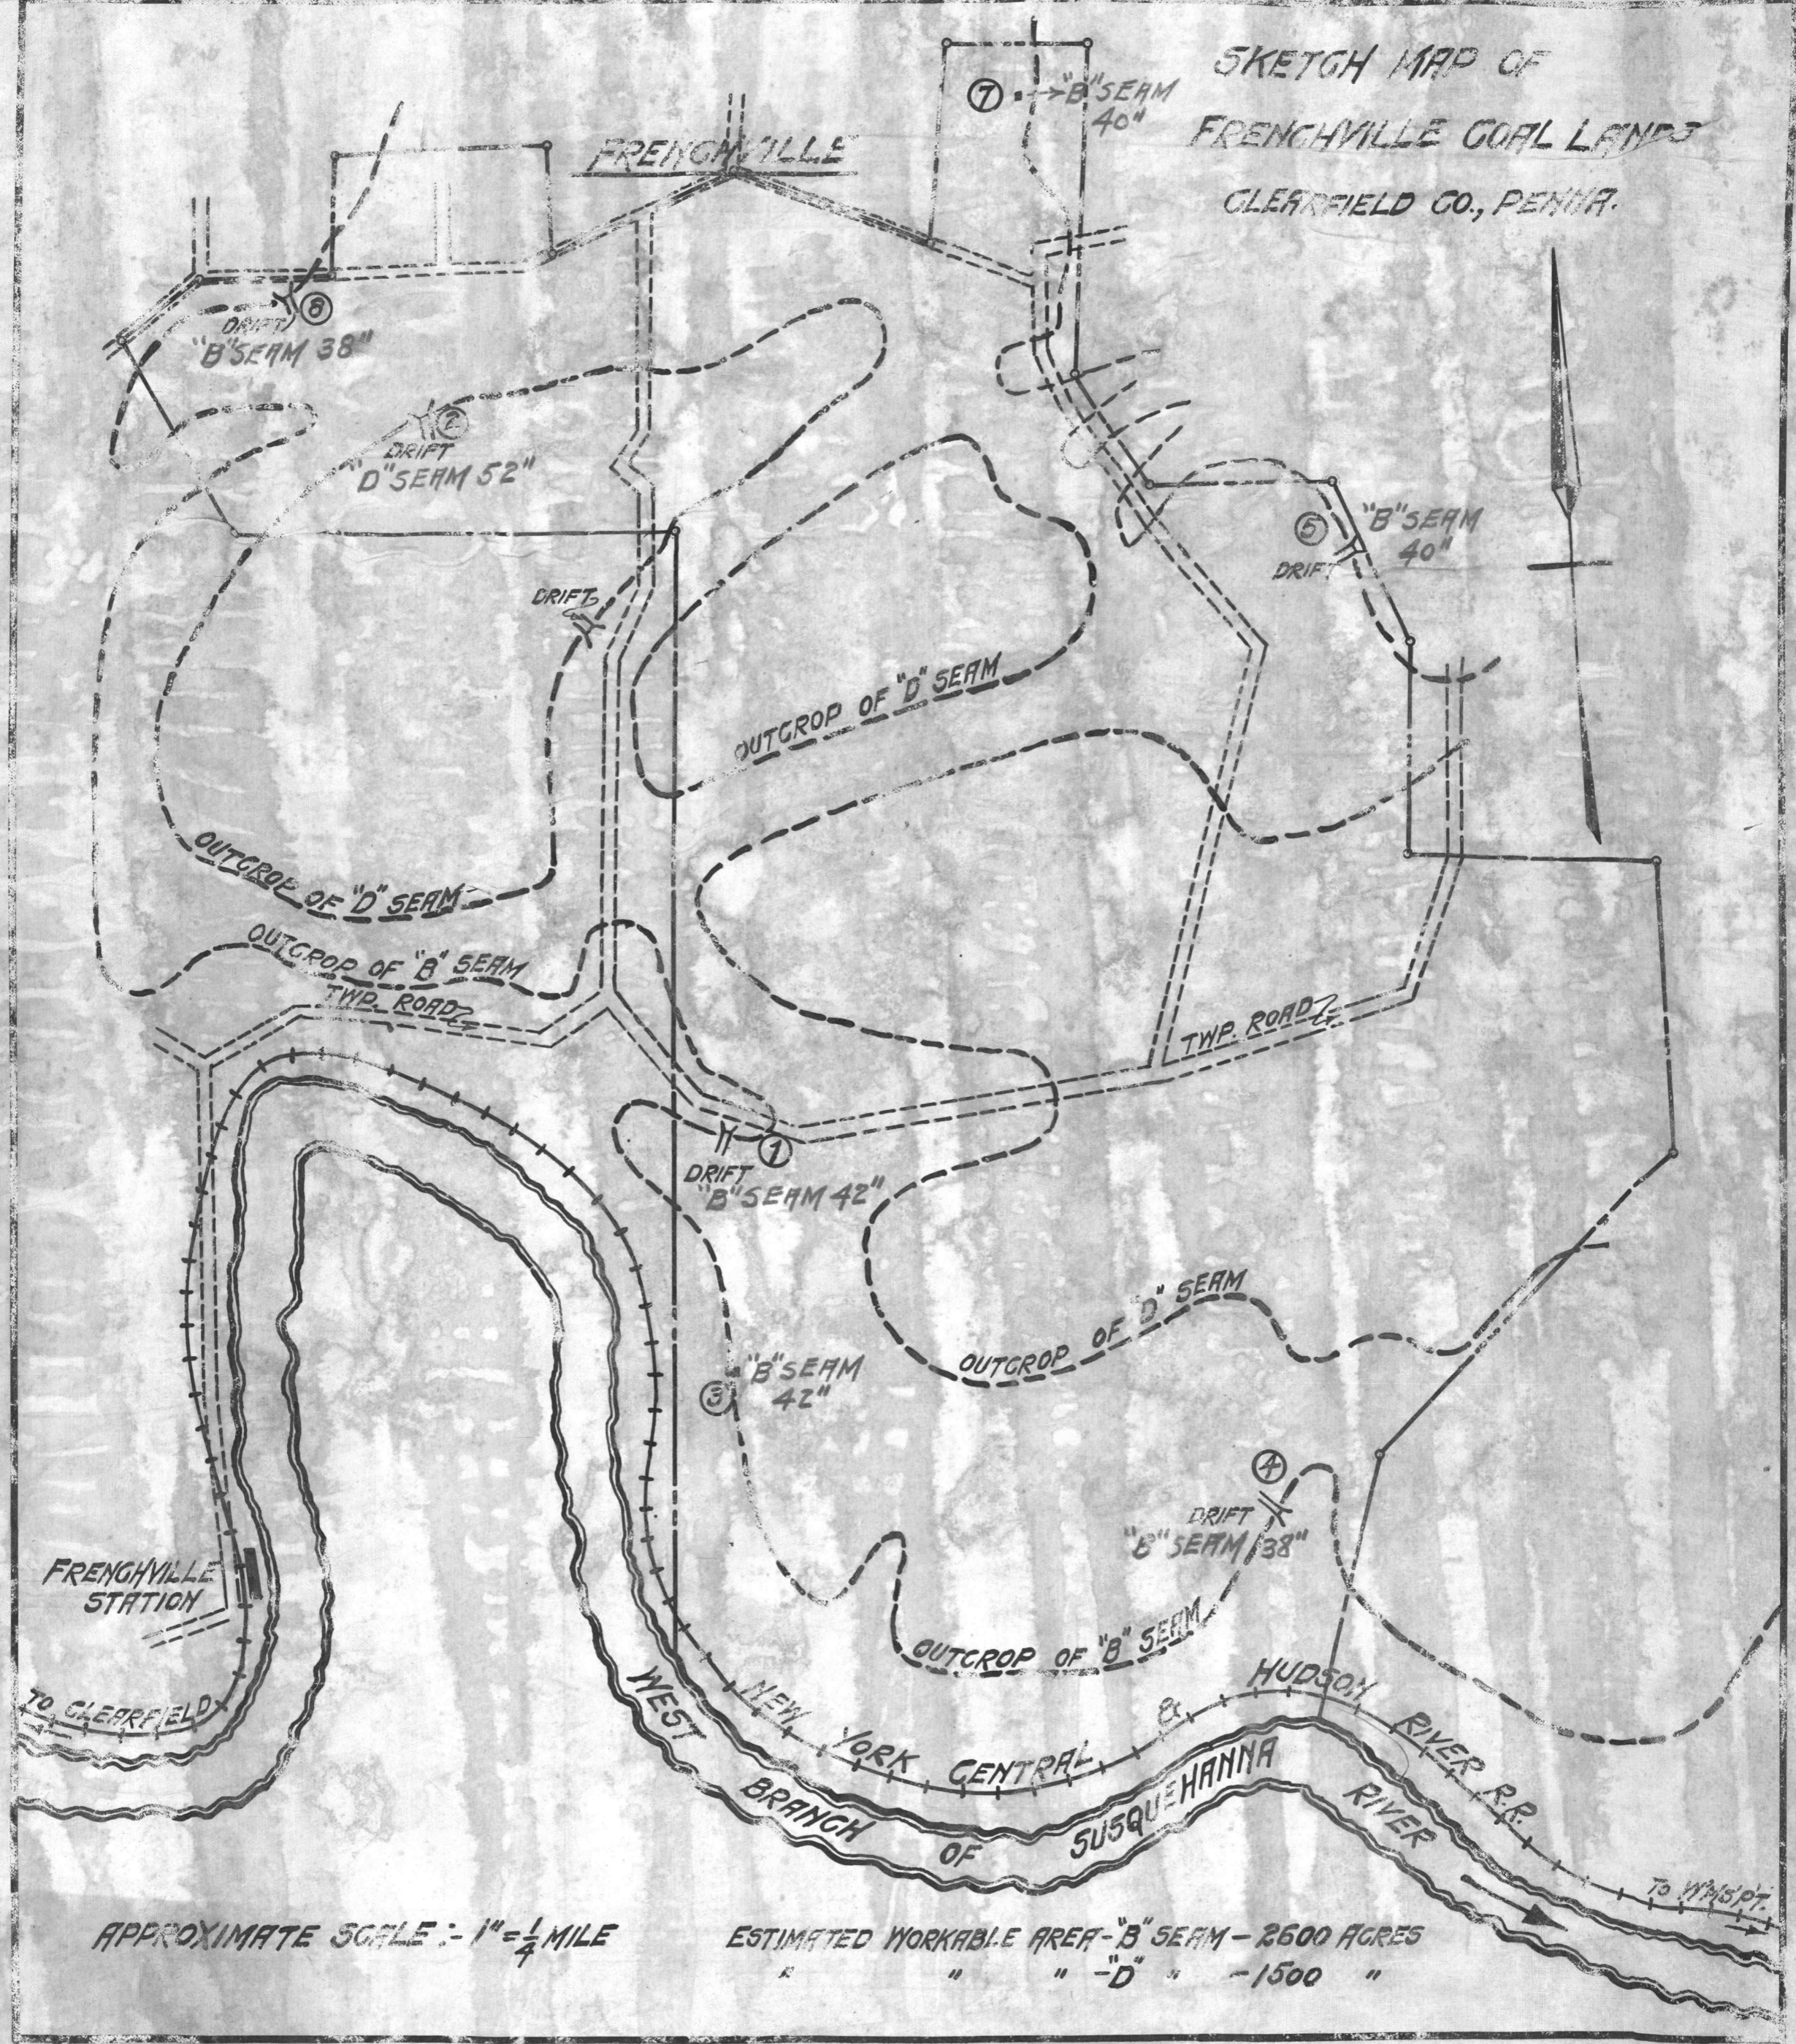

SKETCH MAP OF
 FRENCHVILLE GOAL LANDS
 CLEARFIELD CO., PENNA.

APPROXIMATE SCALE :- 1" = 1/4 MILE

ESTIMATED WORKABLE AREA - "B" SEAM - 2600 ACRES
 " " " " "D" " - 1500 "