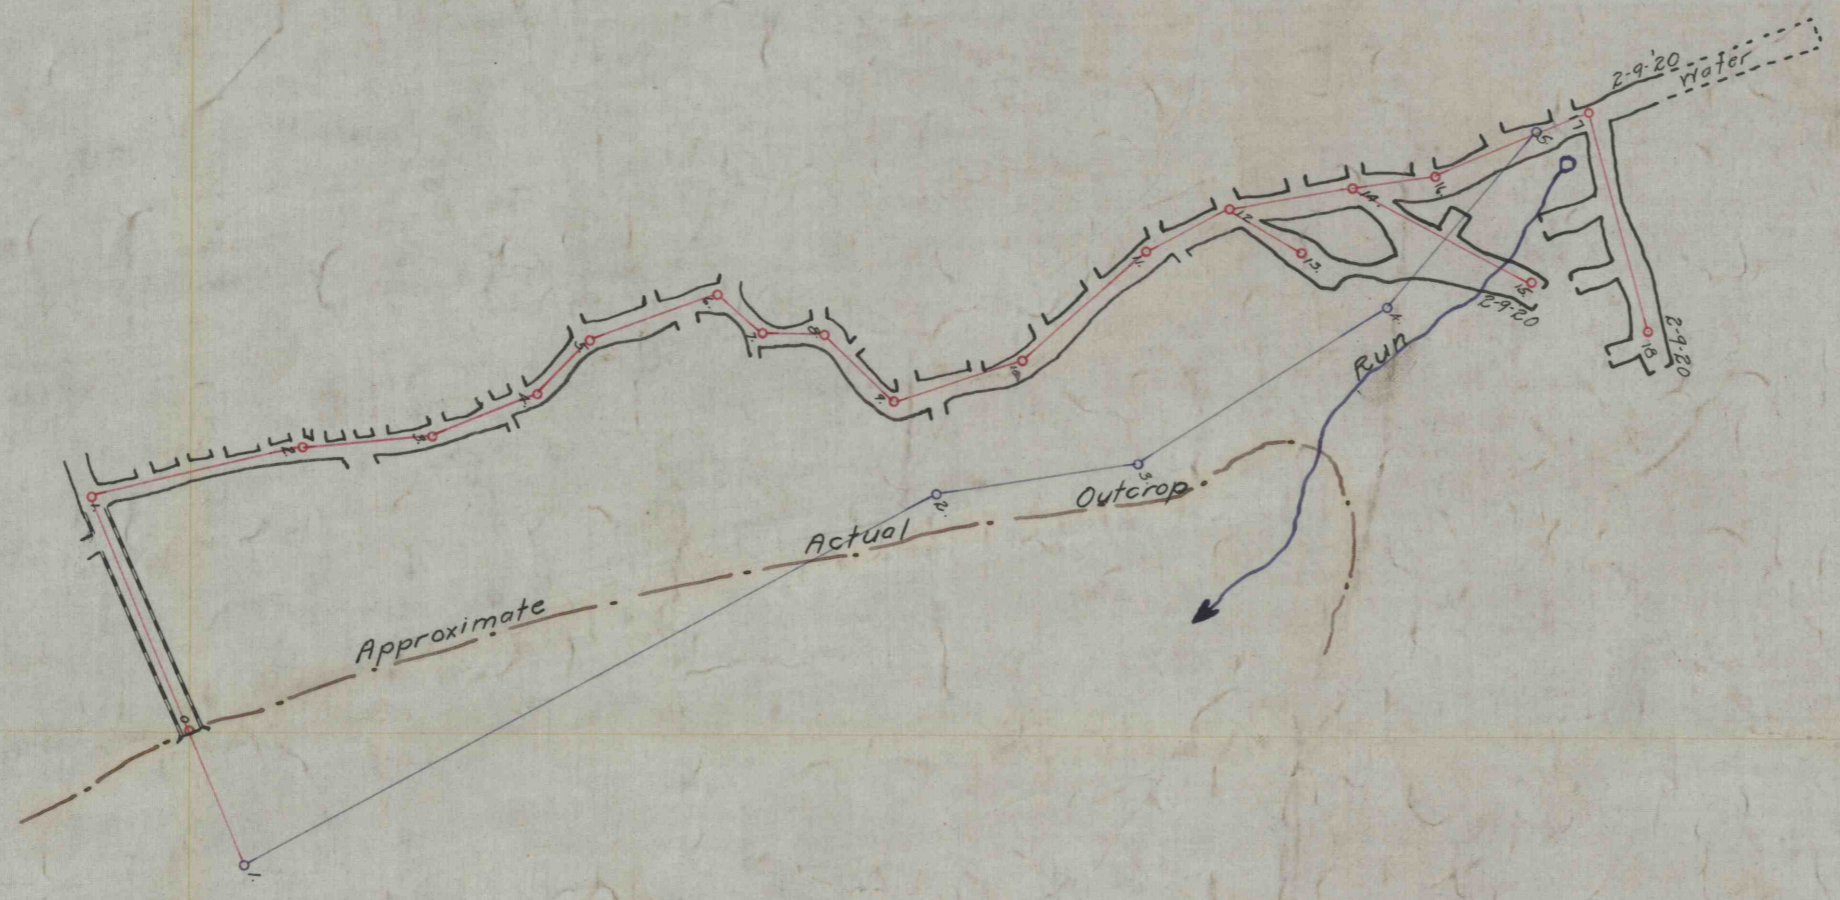

22

1000.0 North

R.C. MAHAFFEY MINE

Situate near

Mahaffey, Clearfield, Co., Pa.

Scale 1"=100'

Feb. 12, 1920.

H.M. Kanarr Eng'r.
Punxsutanney, Pa.

1000.0 East

2000.0 East

A
22