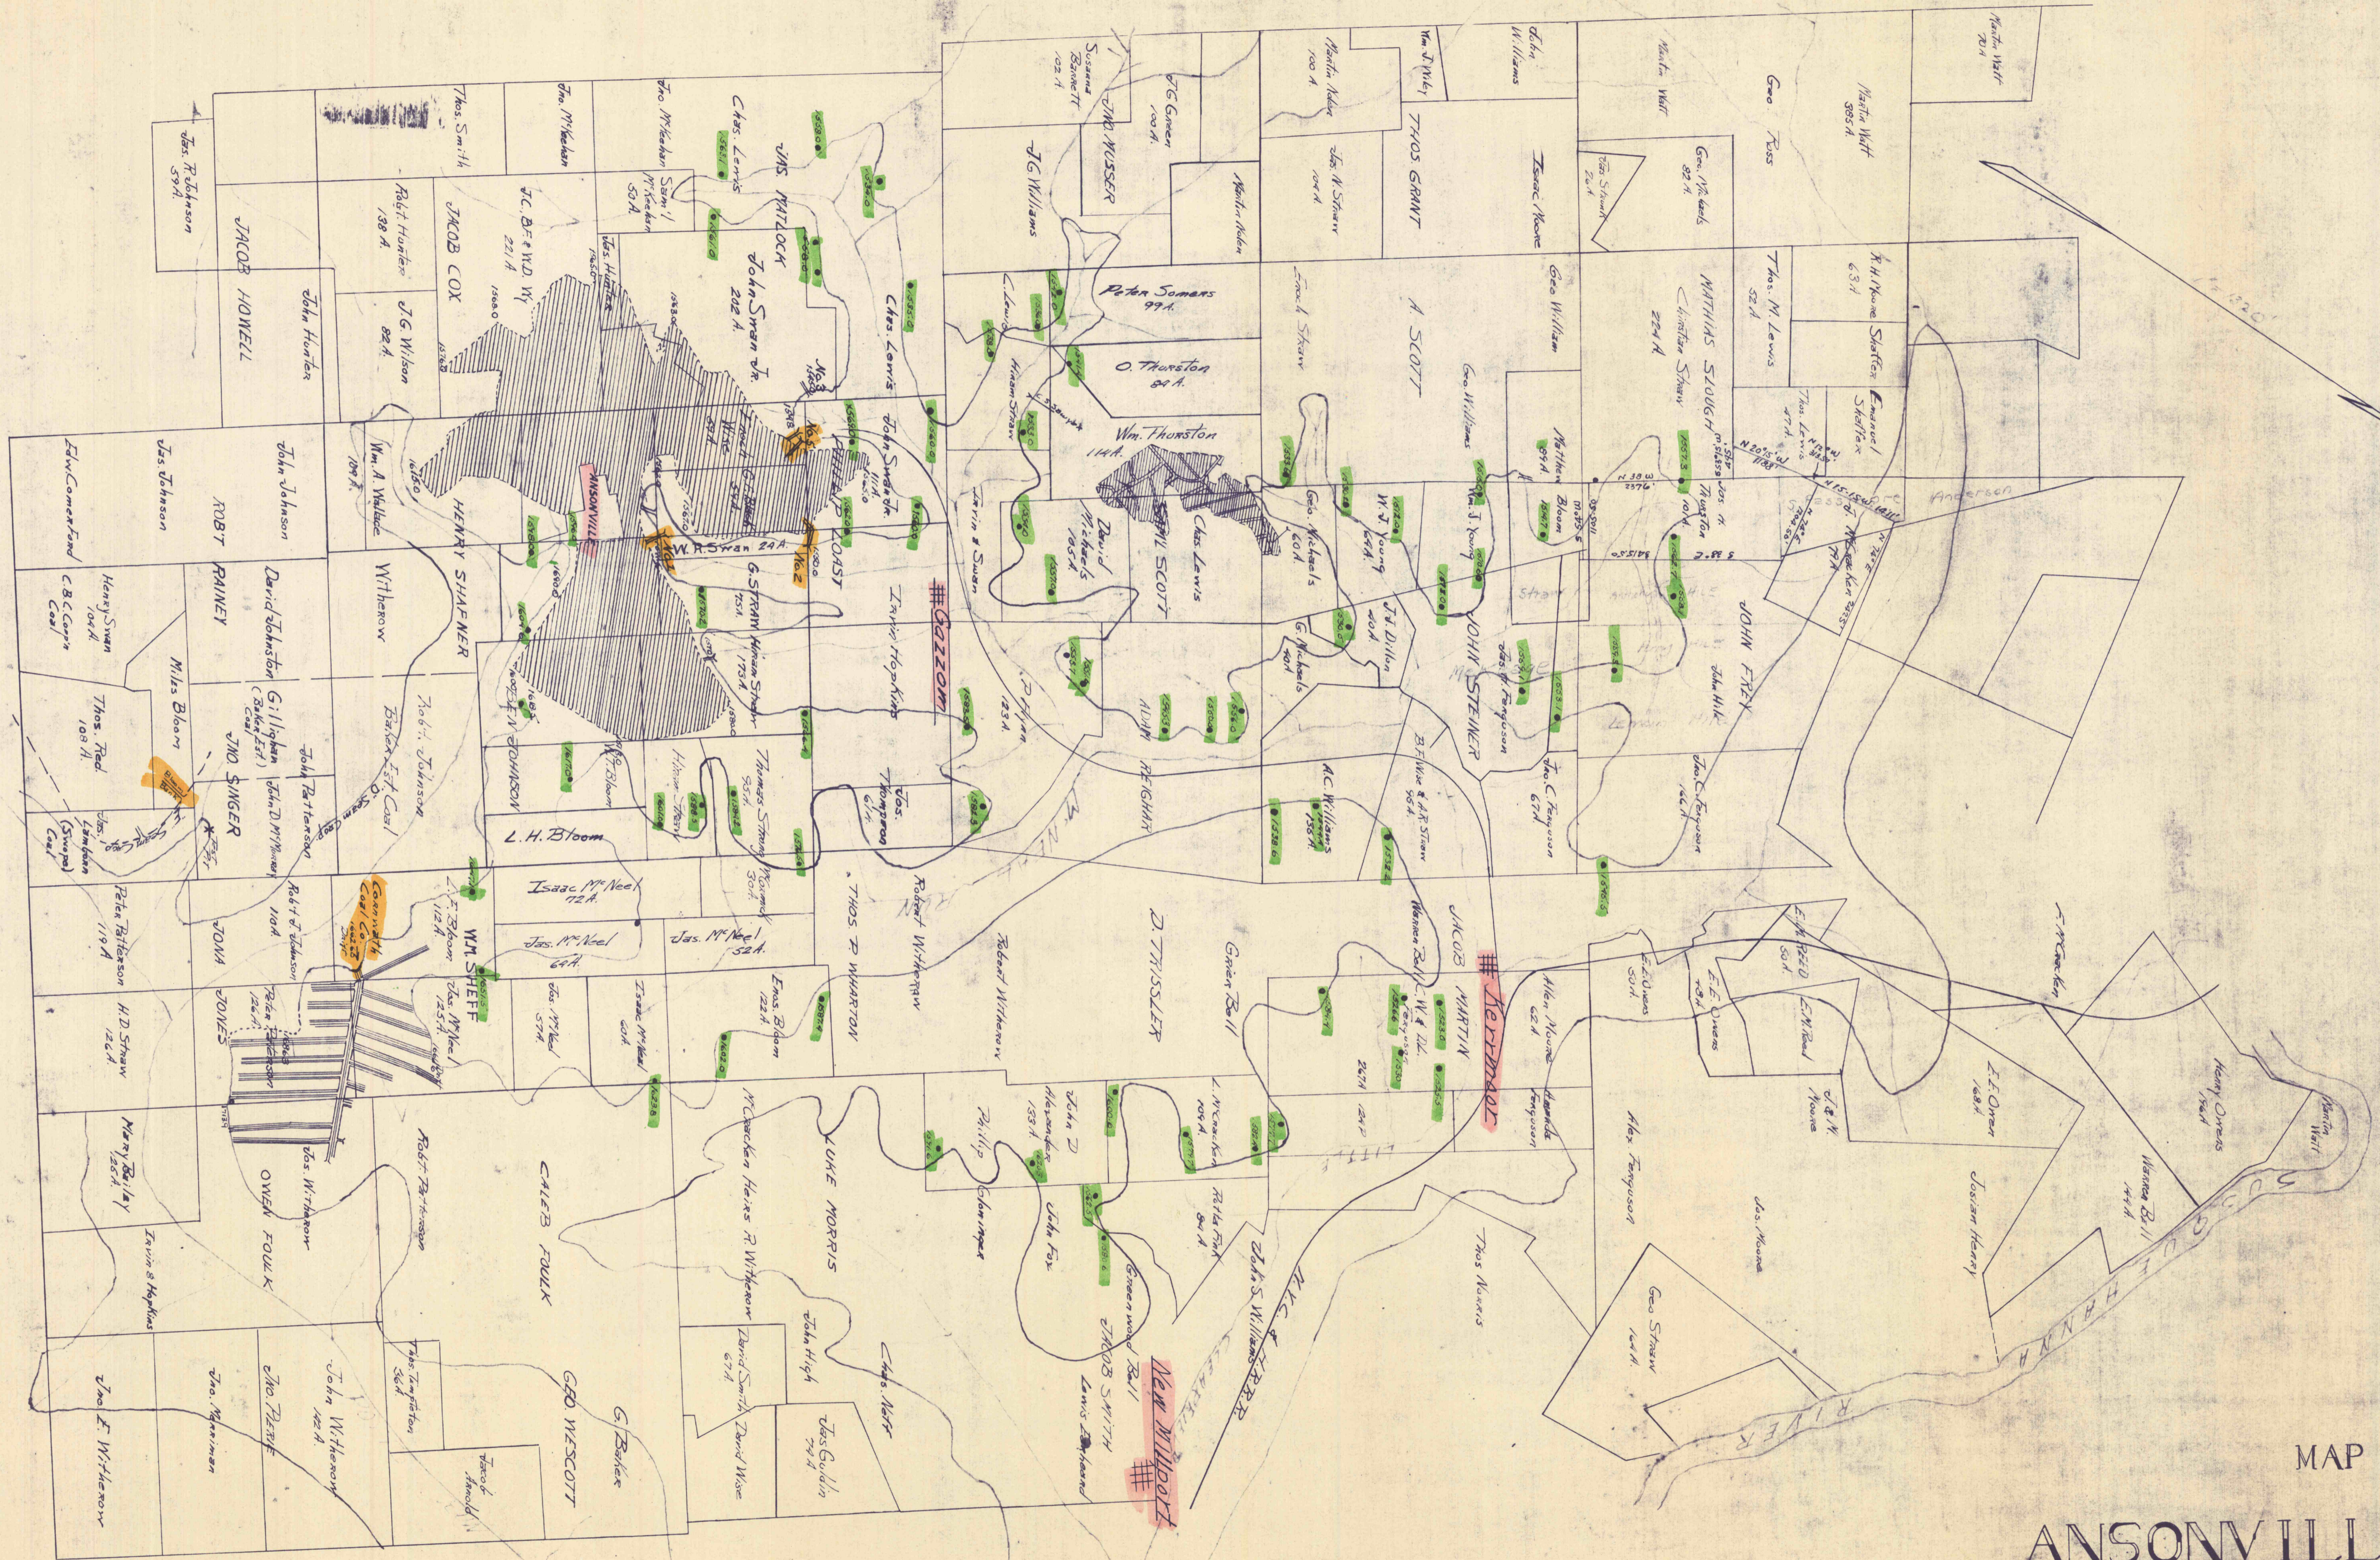

MAP OF
ANSONVILLE FIELD

SCALE 1 IN. = 80 P

E. BRUNNAR
PETER KURN
J. DUNWOODY
WM. HUNTER
M. PIERIE