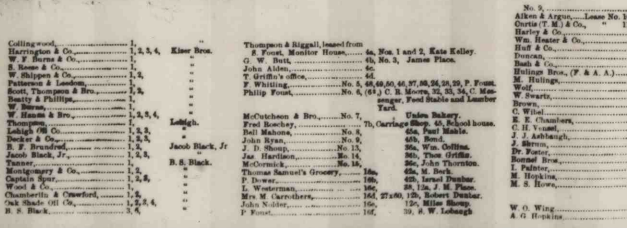

# MAP OF THE OIL BELT OF CLARION COUNTY, PA.

FROM ACTUAL SURVEYS BY JACALDWELL.  
1877.

OTTO KREBS LITH. 39 FIFTH AVE. PITTSBURGH.

**WELLS OF THE CLARION OIL BELT, AND ON WHICH FARM LOCATED.**

Wells	Owner
...	...

OUTLINE MAP OF Venango county.

OUTLINE MAP OF Butler County.

ARMSTRONG COUNTY

Wells	Owner
...	...

Wells	Owner
...	...