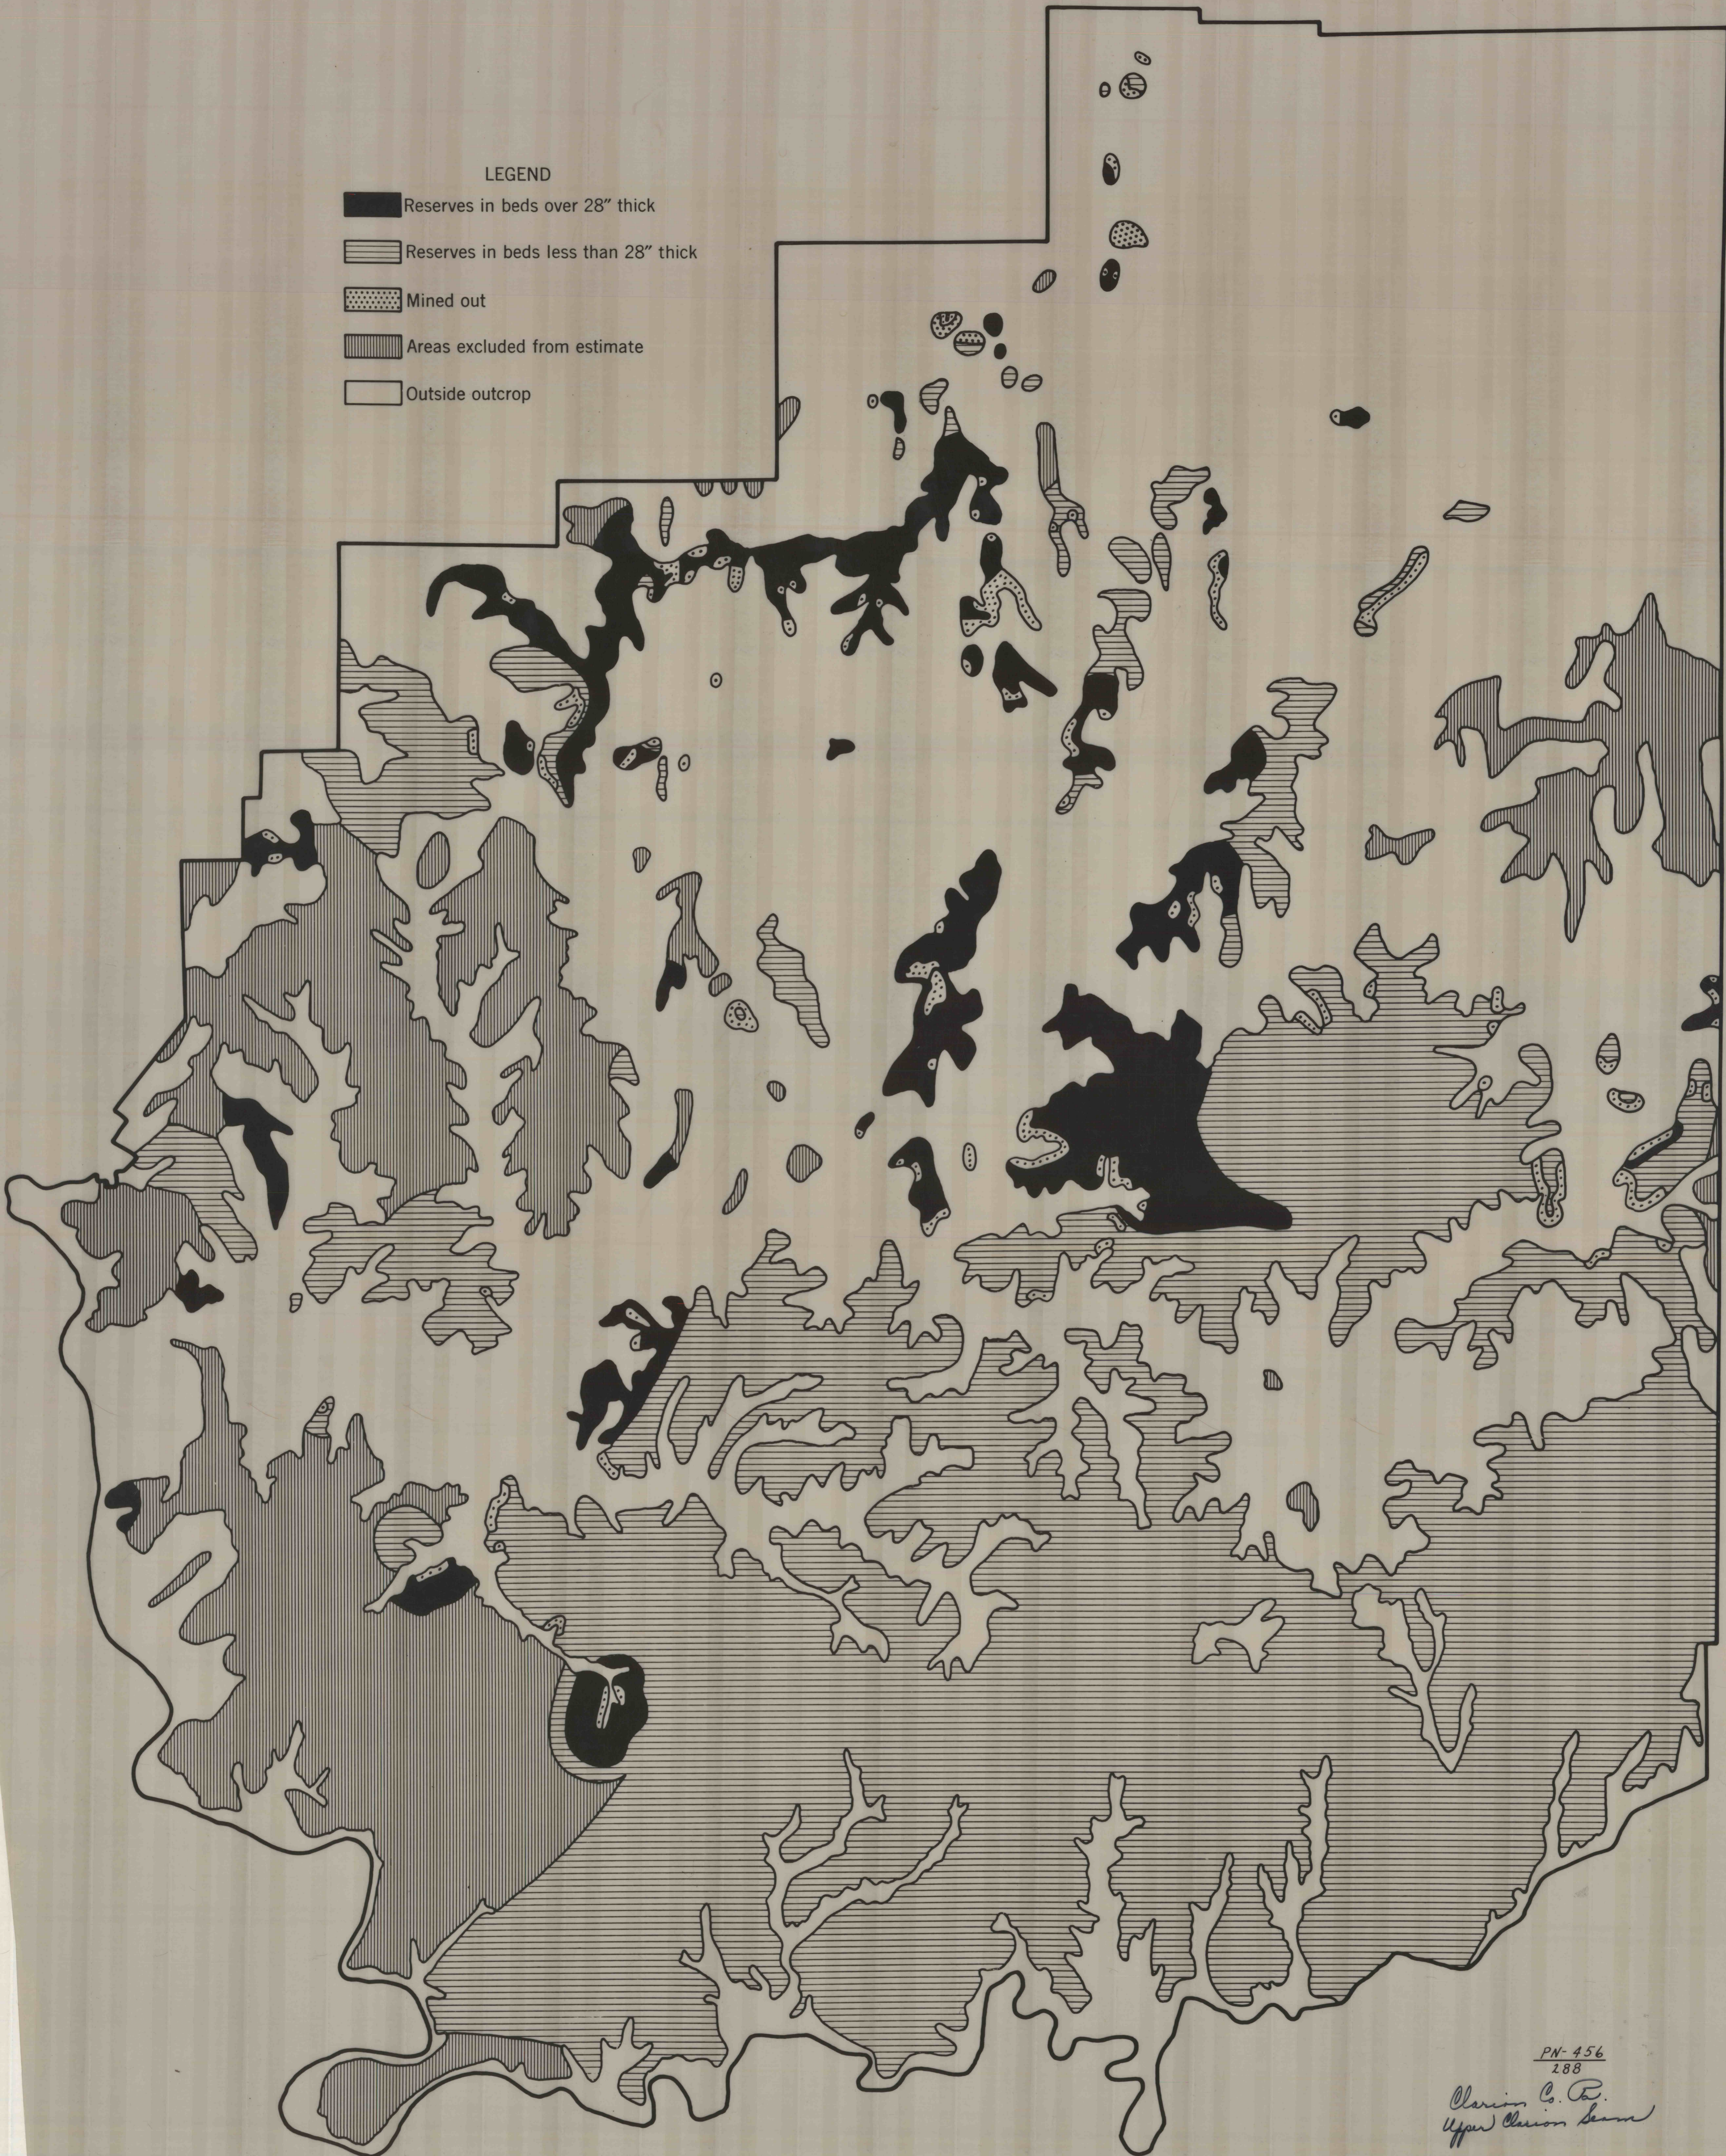

LEGEND

-  Reserves in beds over 28" thick
-  Reserves in beds less than 28" thick
-  Mined out
-  Areas excluded from estimate
-  Outside outcrop

PN-456
288

Carson Co. Pa.
Upper Carson Basin