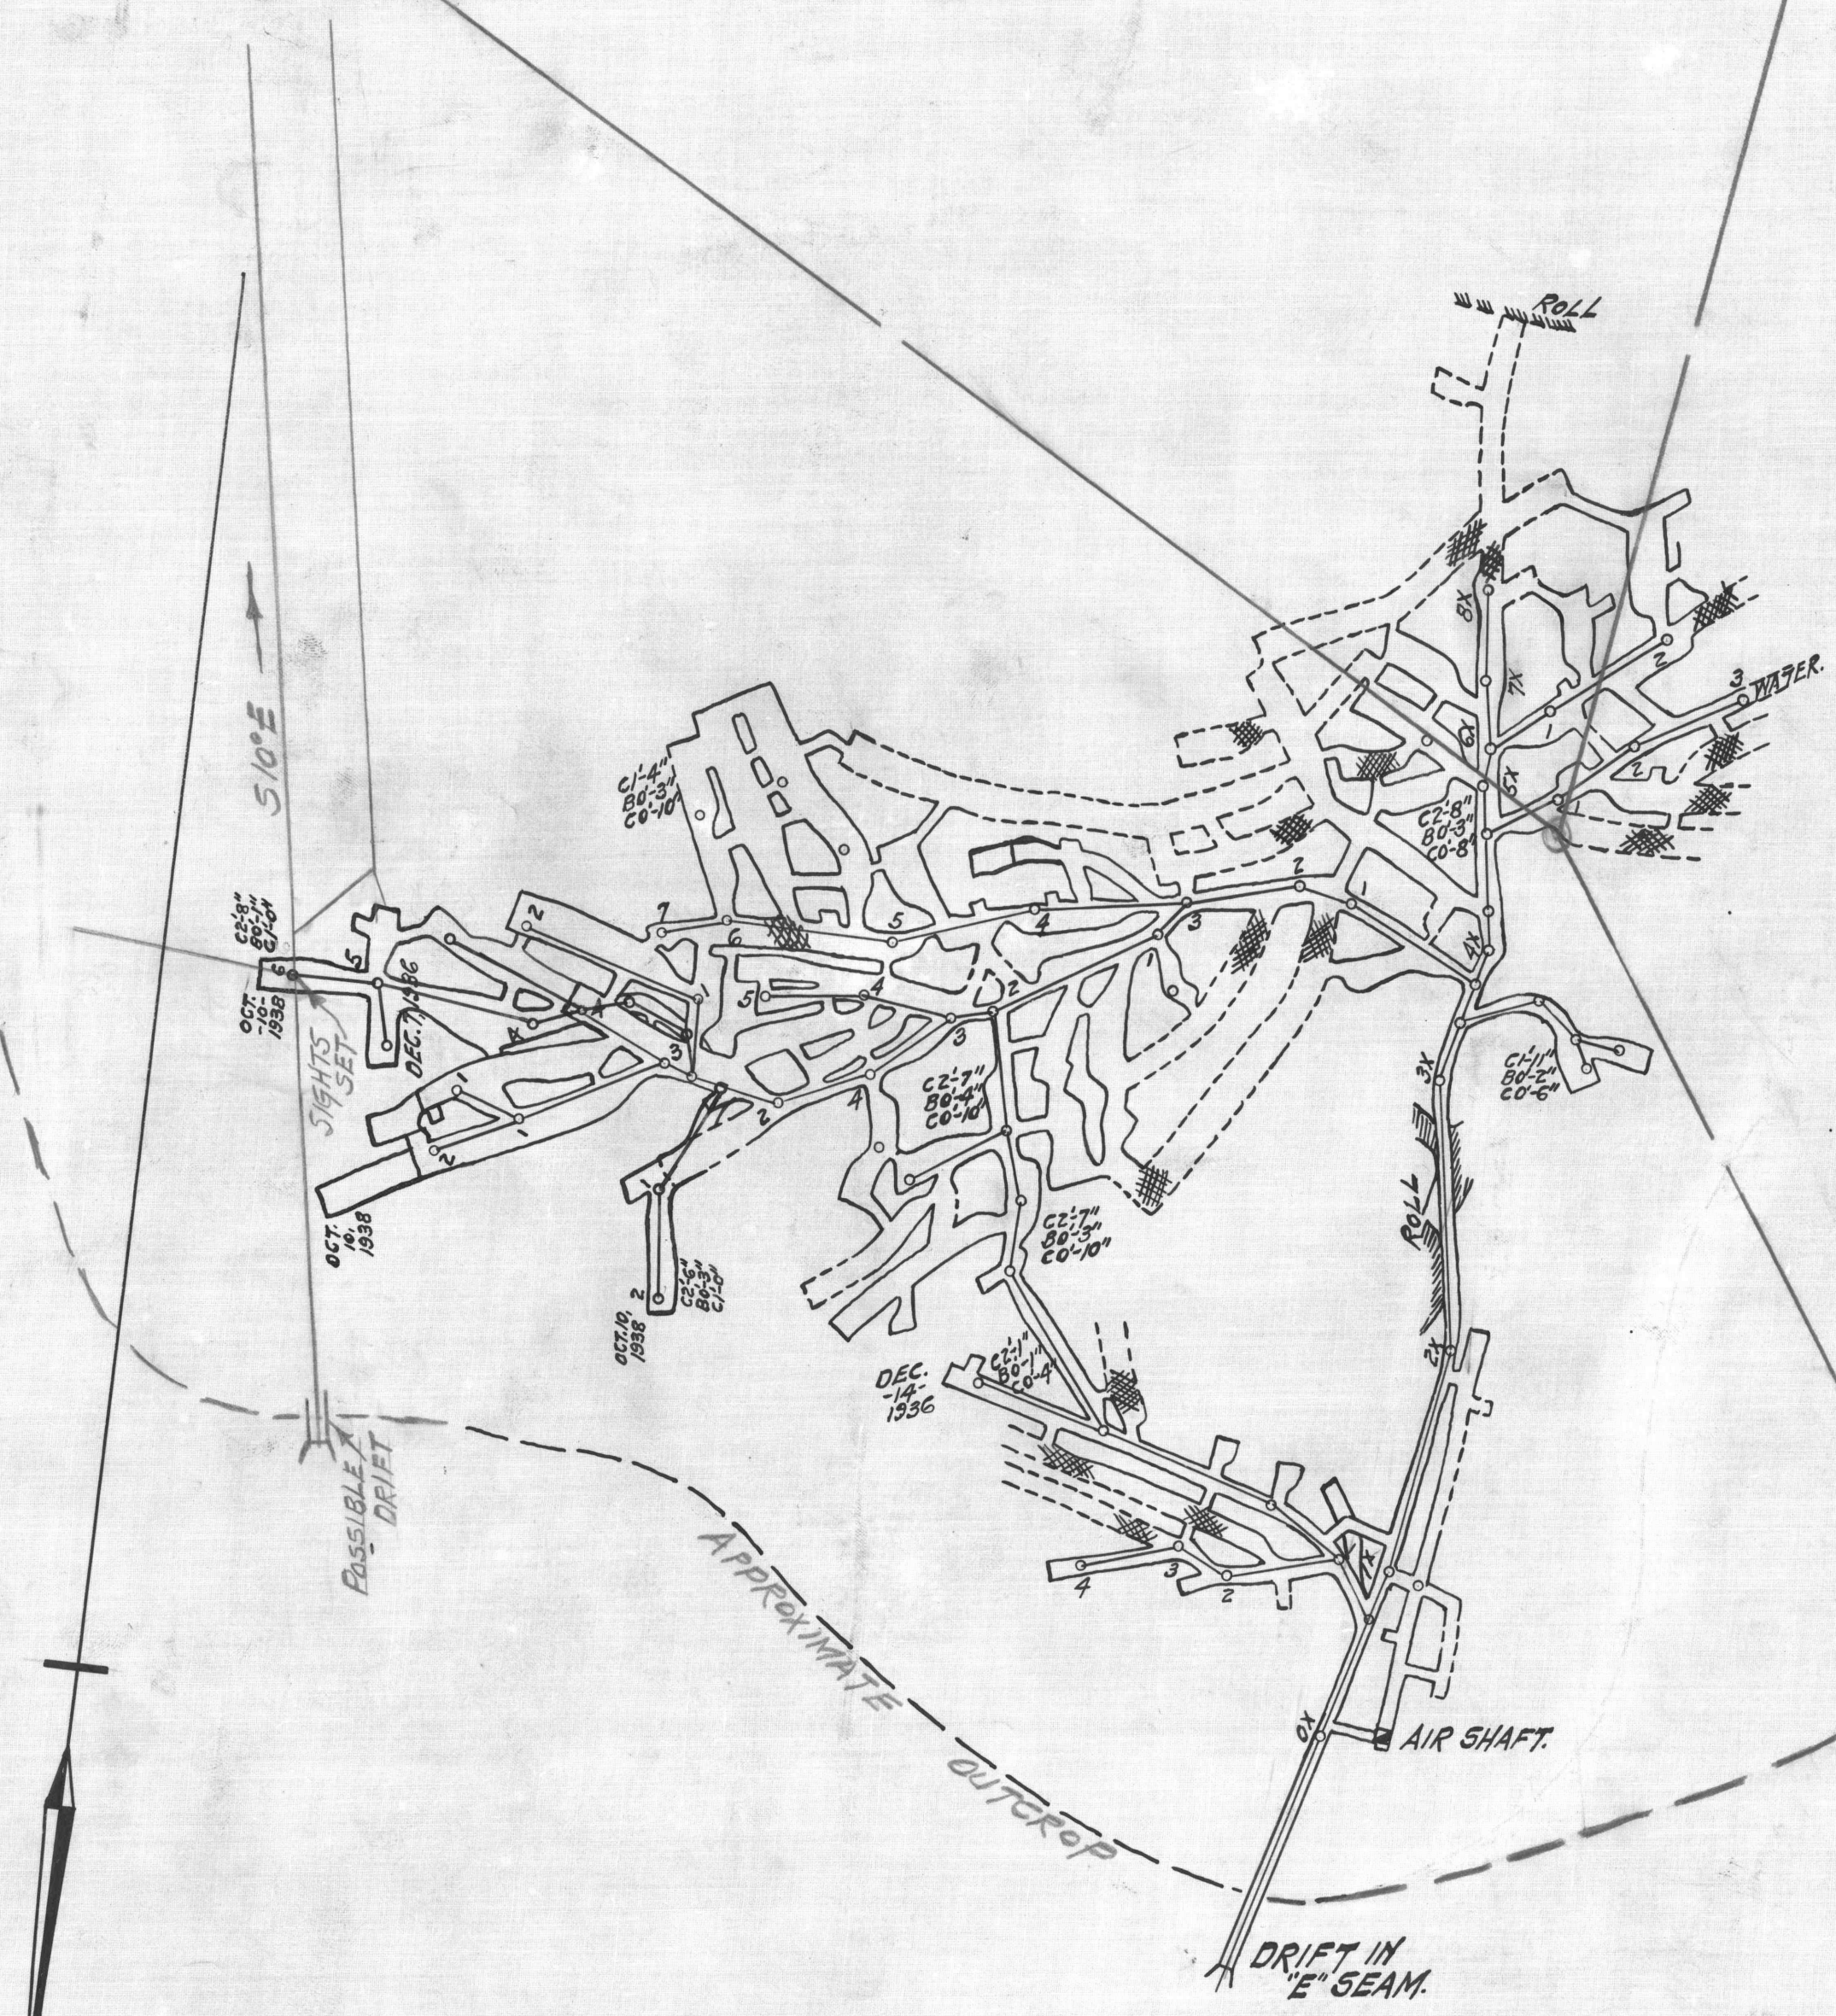

SAMUEL KELLY  
(B. MYERS)

H. C. KENNER  
(ALTOONA COAL & COKE CO.)

D. TREXLER ESTATE

MAP OF SHAVER MINE  
OPERATED BY  
G. F. EICHENLAUB COAL CO.  
NEAR ASHVILLE, CAMBRIA COUNTY, PA.  
SCALE: - 1" = 100'