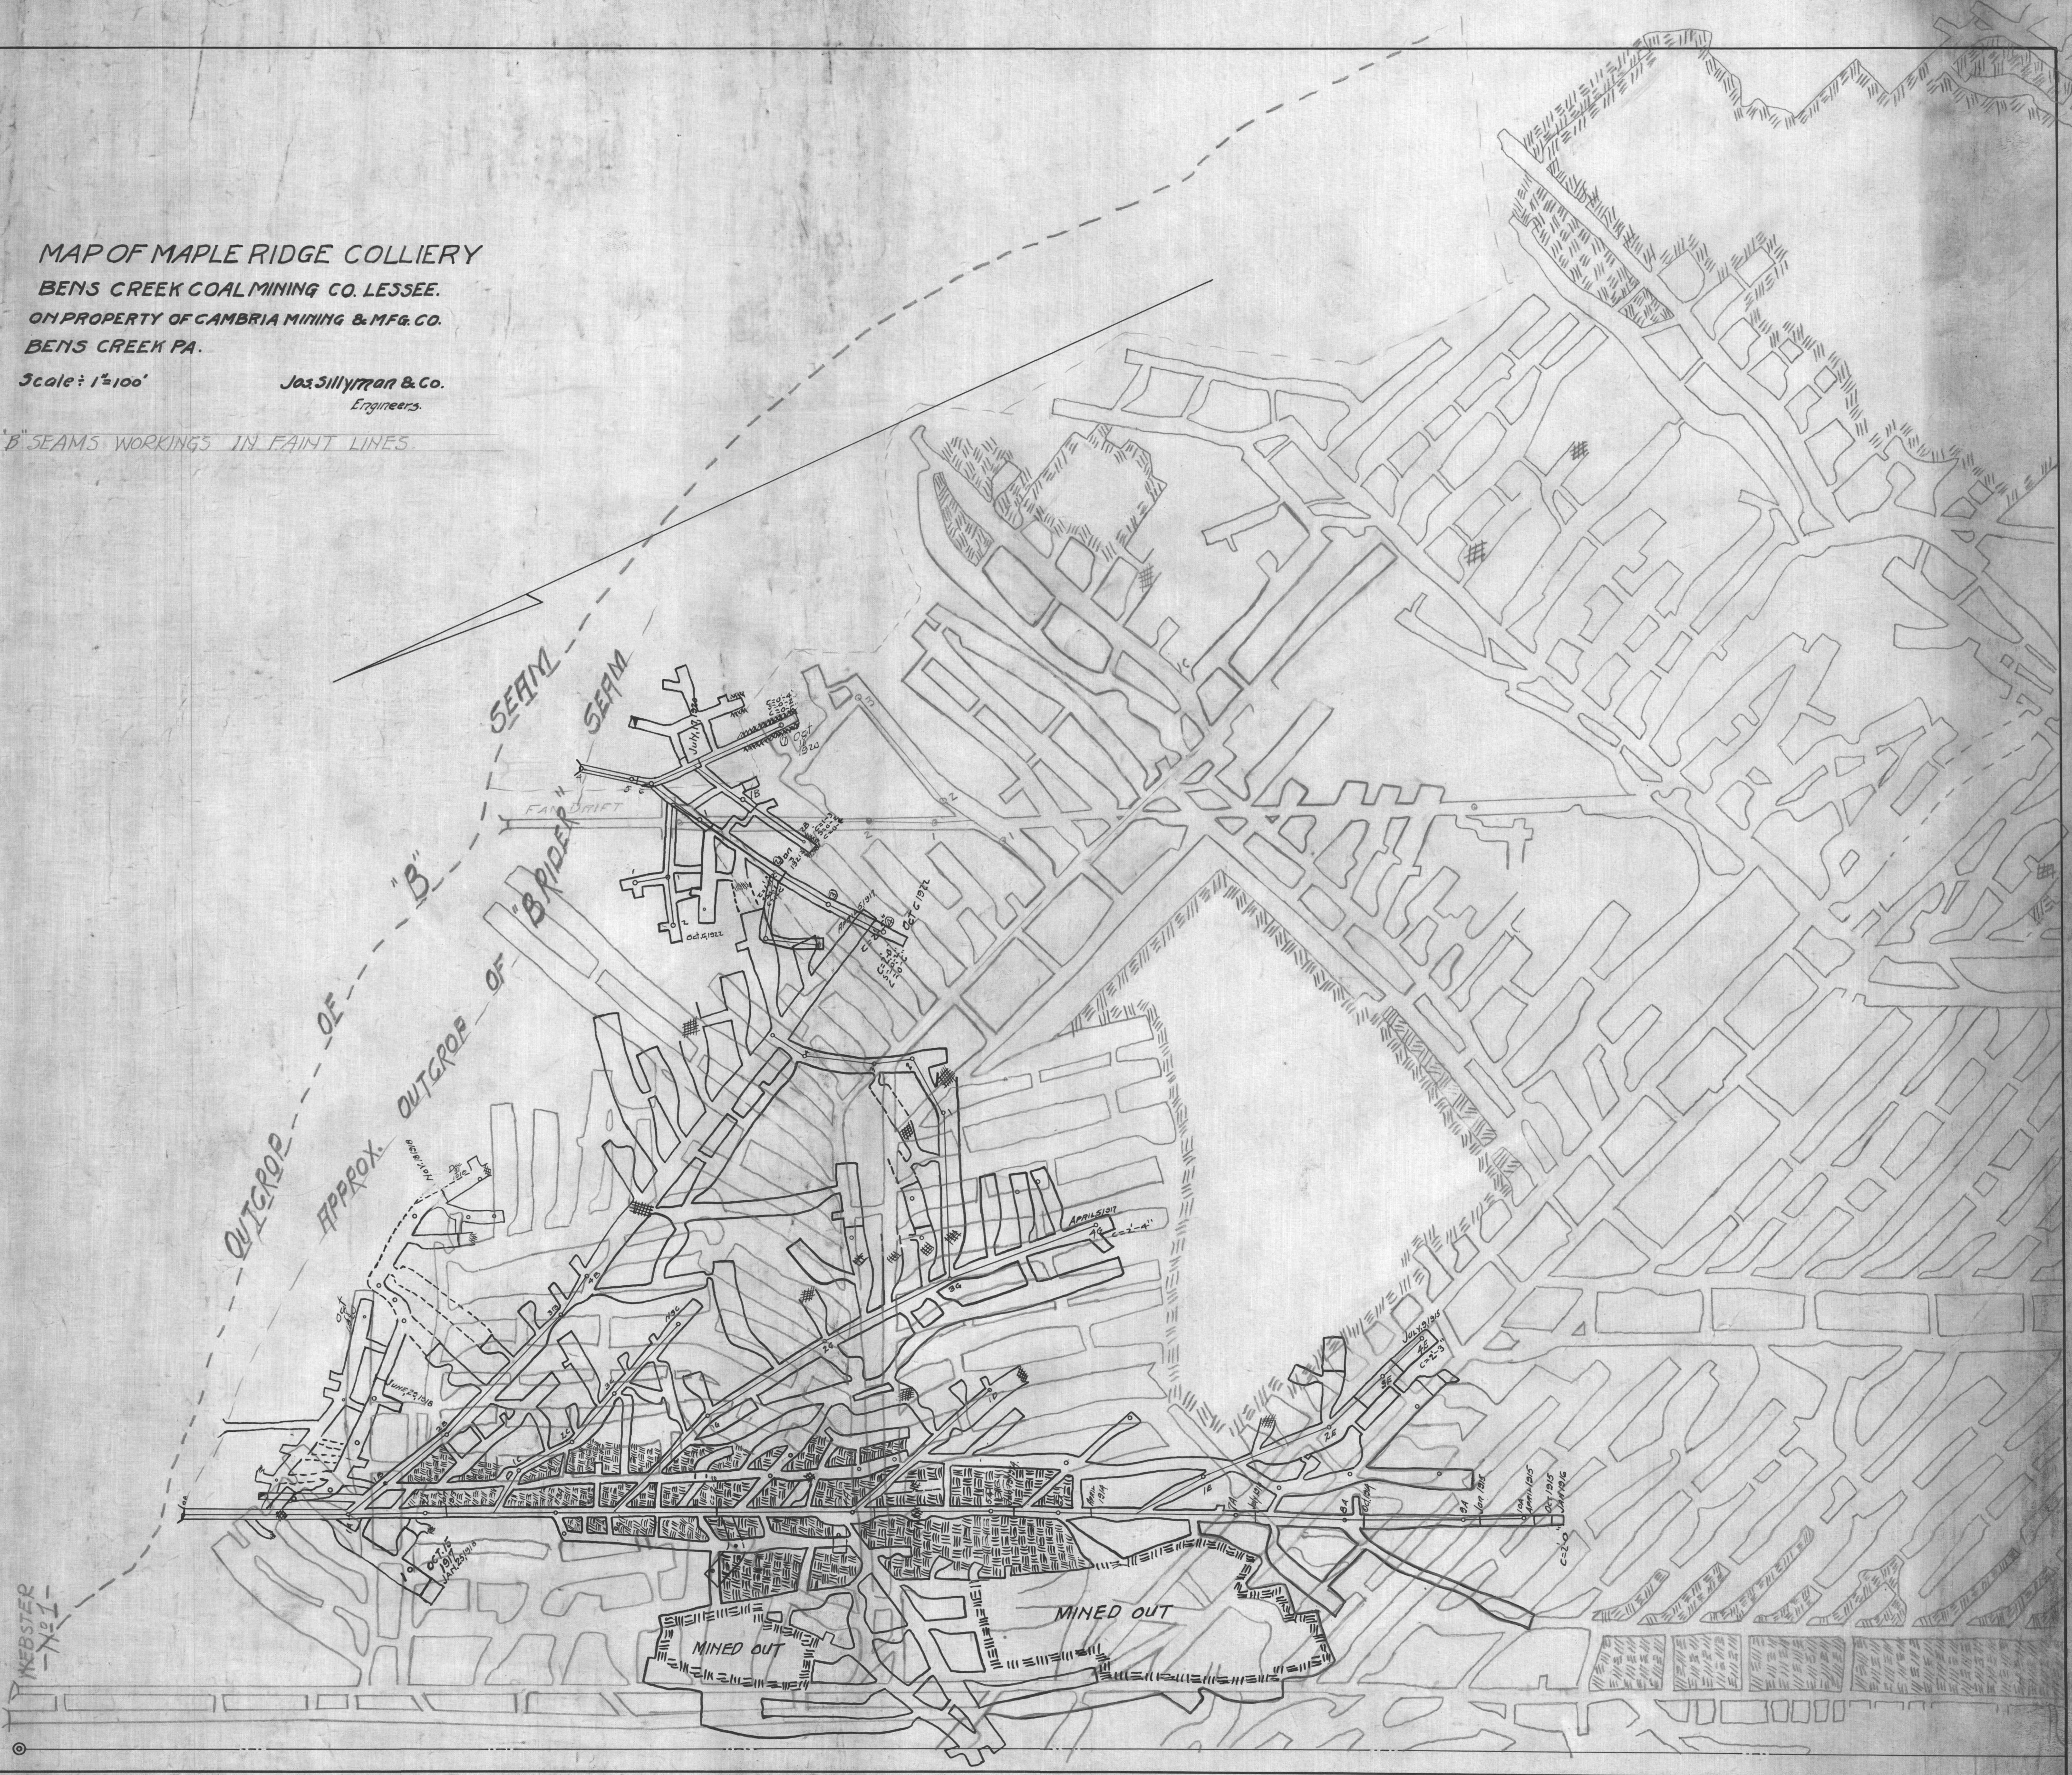

JA-17

MAP OF MAPLE RIDGE COLLIERY
BENS CREEK COAL MINING CO. LESSEE.
ON PROPERTY OF CAMBRIA MINING & MFG. CO.
BENS CREEK PA.

Scale: 1"=100'

Jos. Silliman & Co.
Engineers.

"B" SEAMS WORKINGS IN FAINT LINES.

WEBSTER
-T-N-

JA-17

C7B10-4